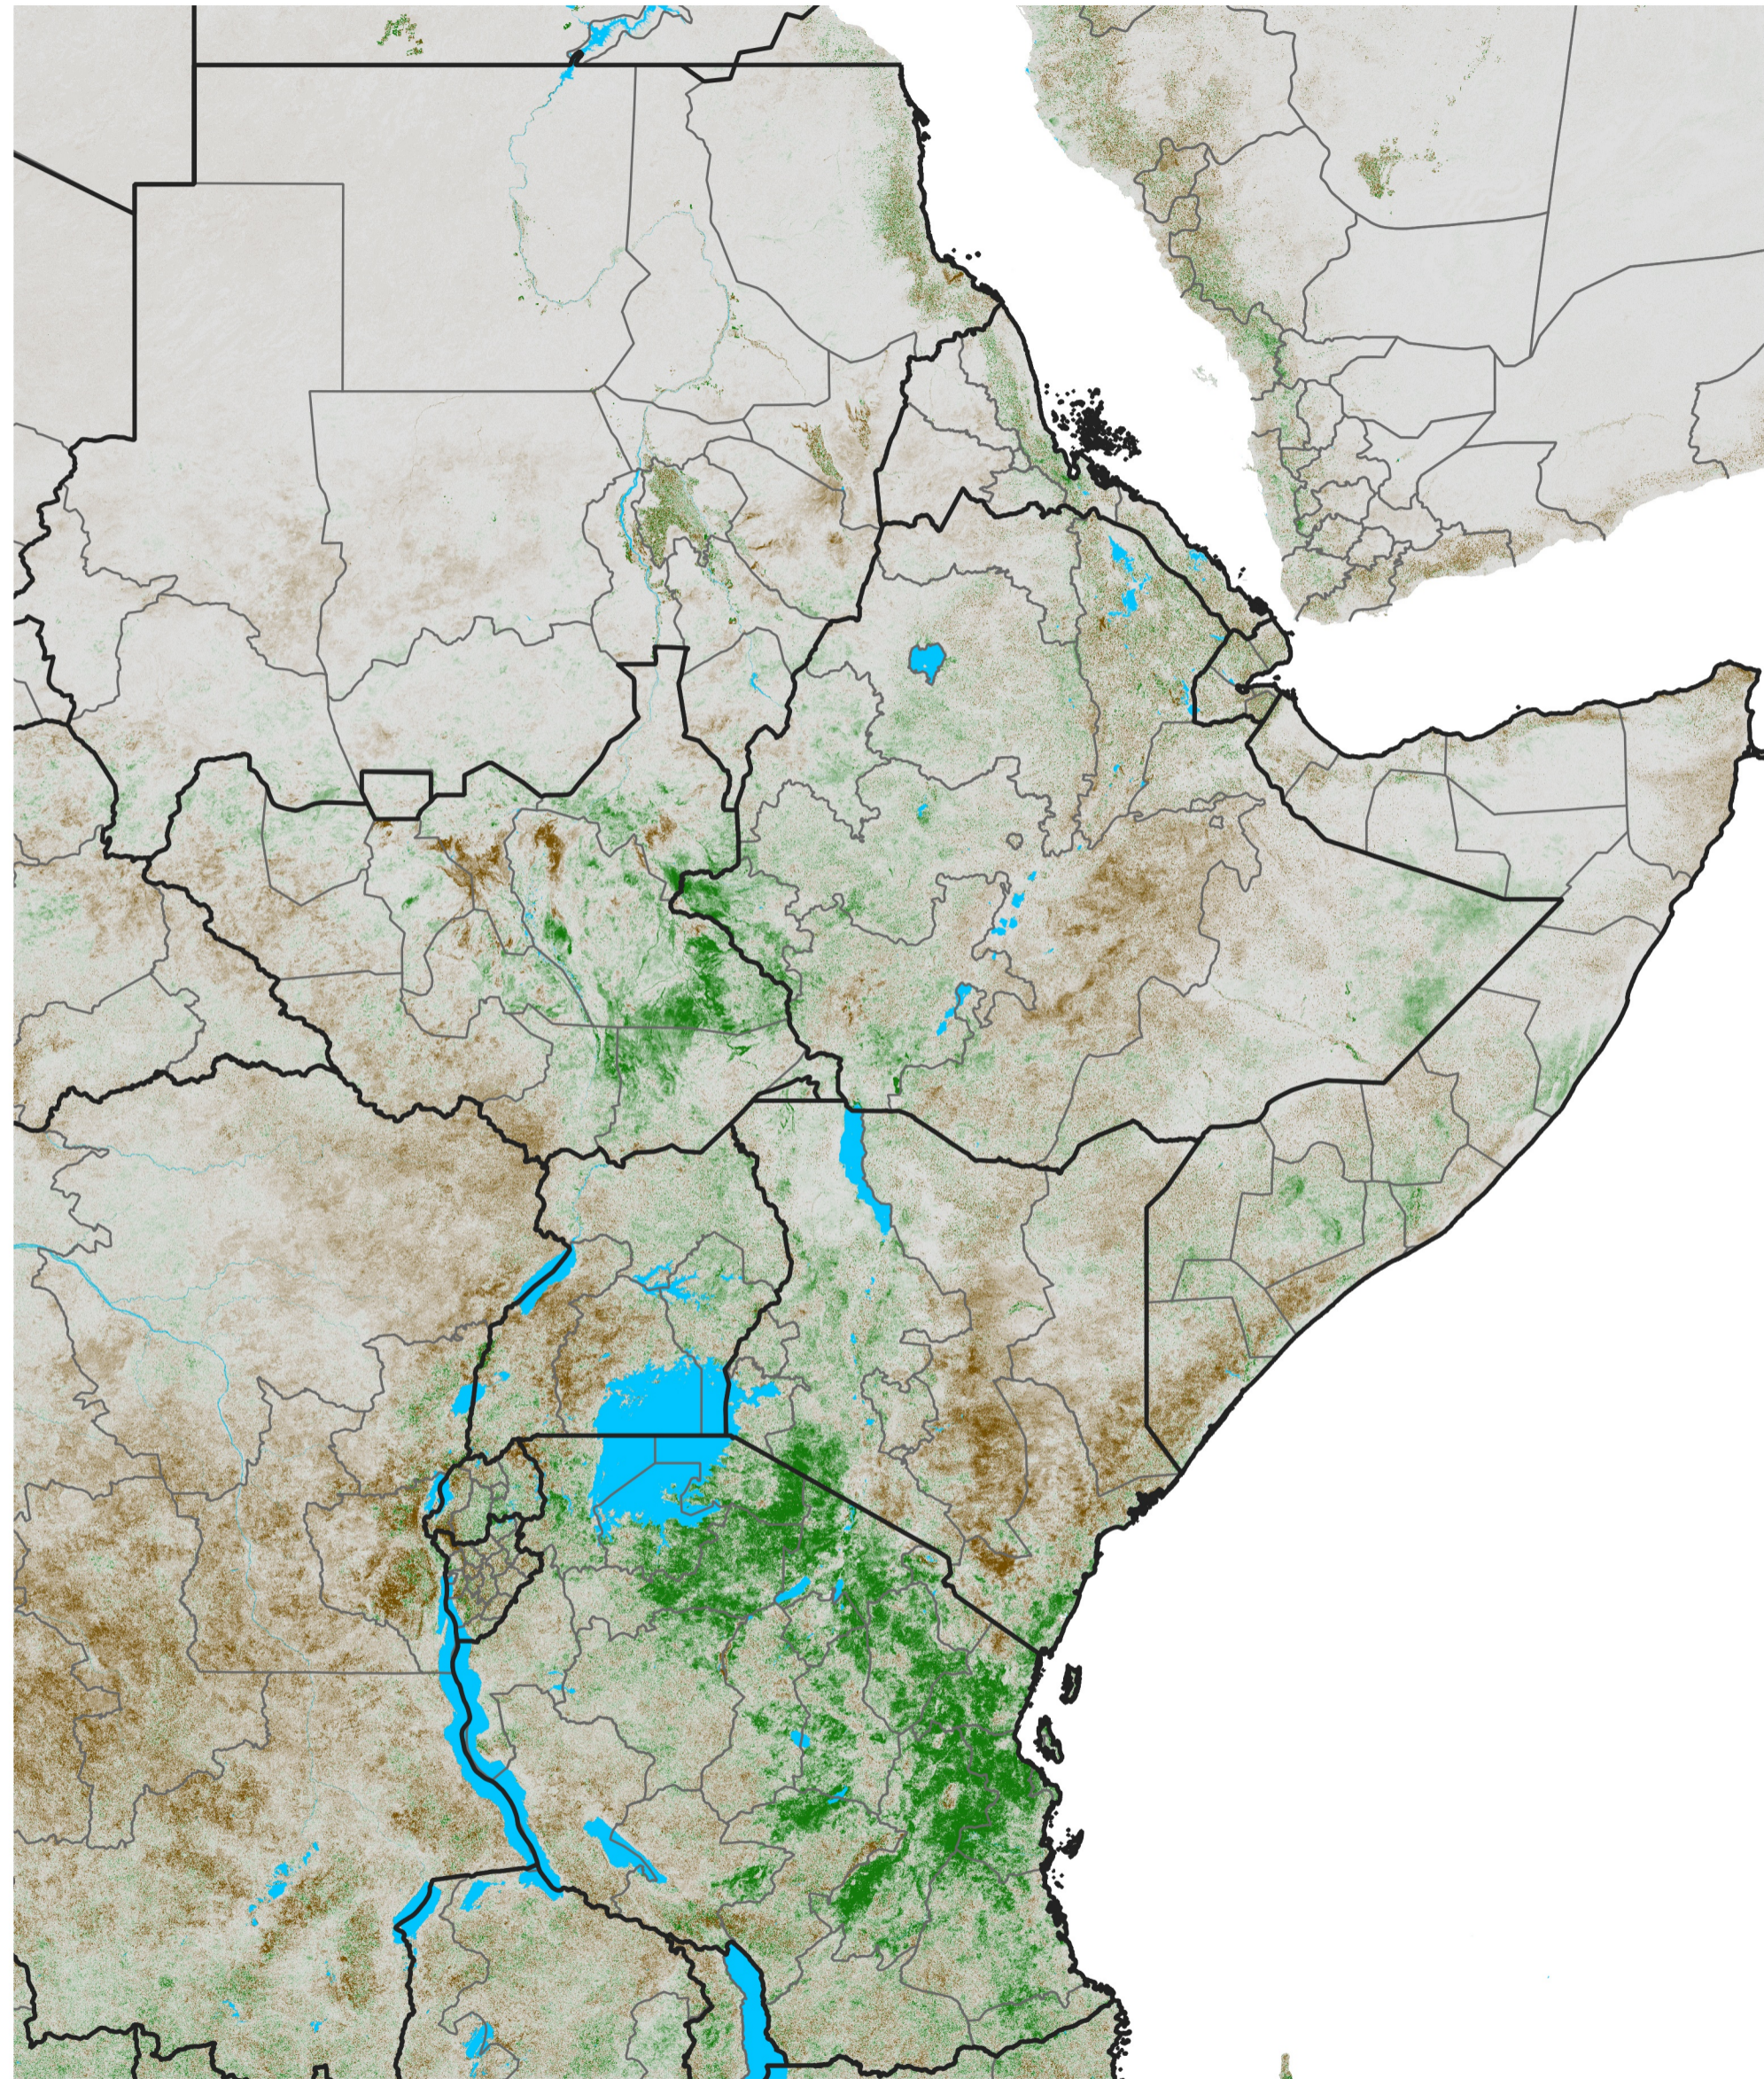

# East Africa NDVI Difference

2018 minus 2017

Period 07 / Jan 26 - Feb 05, 2018

## NDVI Difference

< -0.3   -0.2   -0.1   -0.05   0.05   0.1   0.2   >0.3

Negative

No Difference

Positive