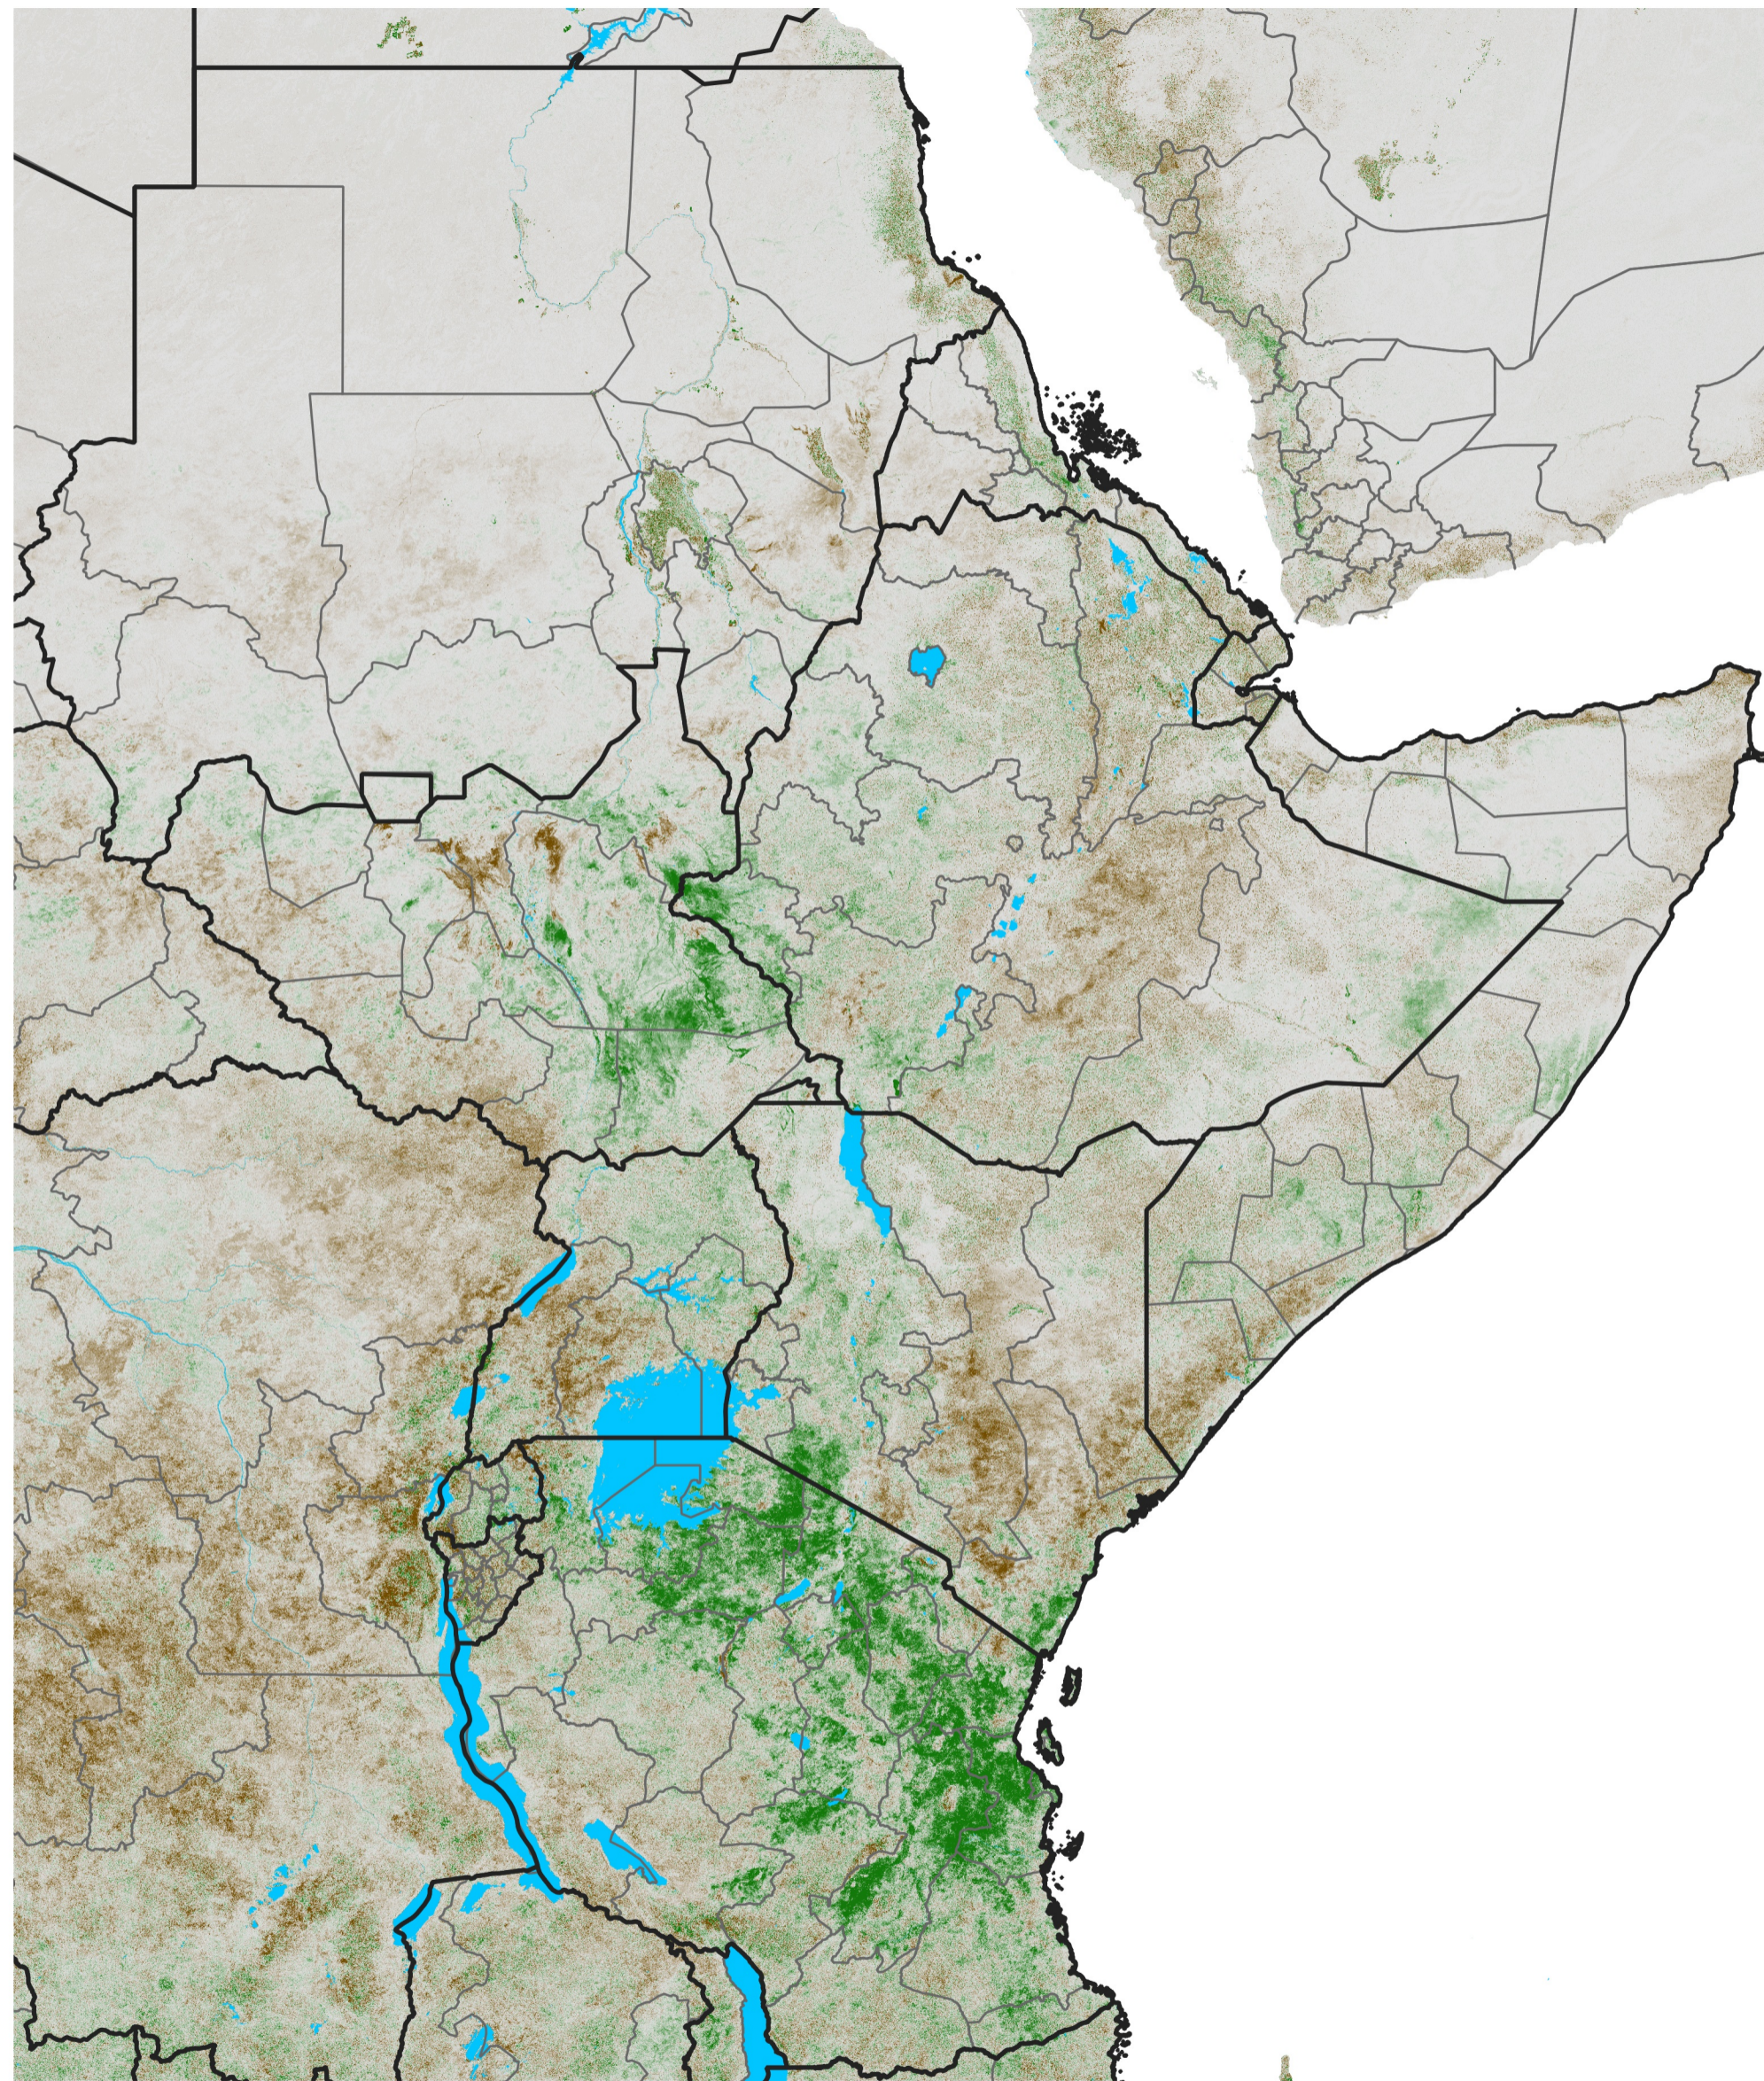

East Africa NDVI Difference

2018 minus 2017

Period 08 / Feb 01 - 10, 2018

NDVI Difference

< -0.3 -0.2 -0.1 -0.05 0.05 0.1 0.2 >0.3

Negative

No Difference

Positive