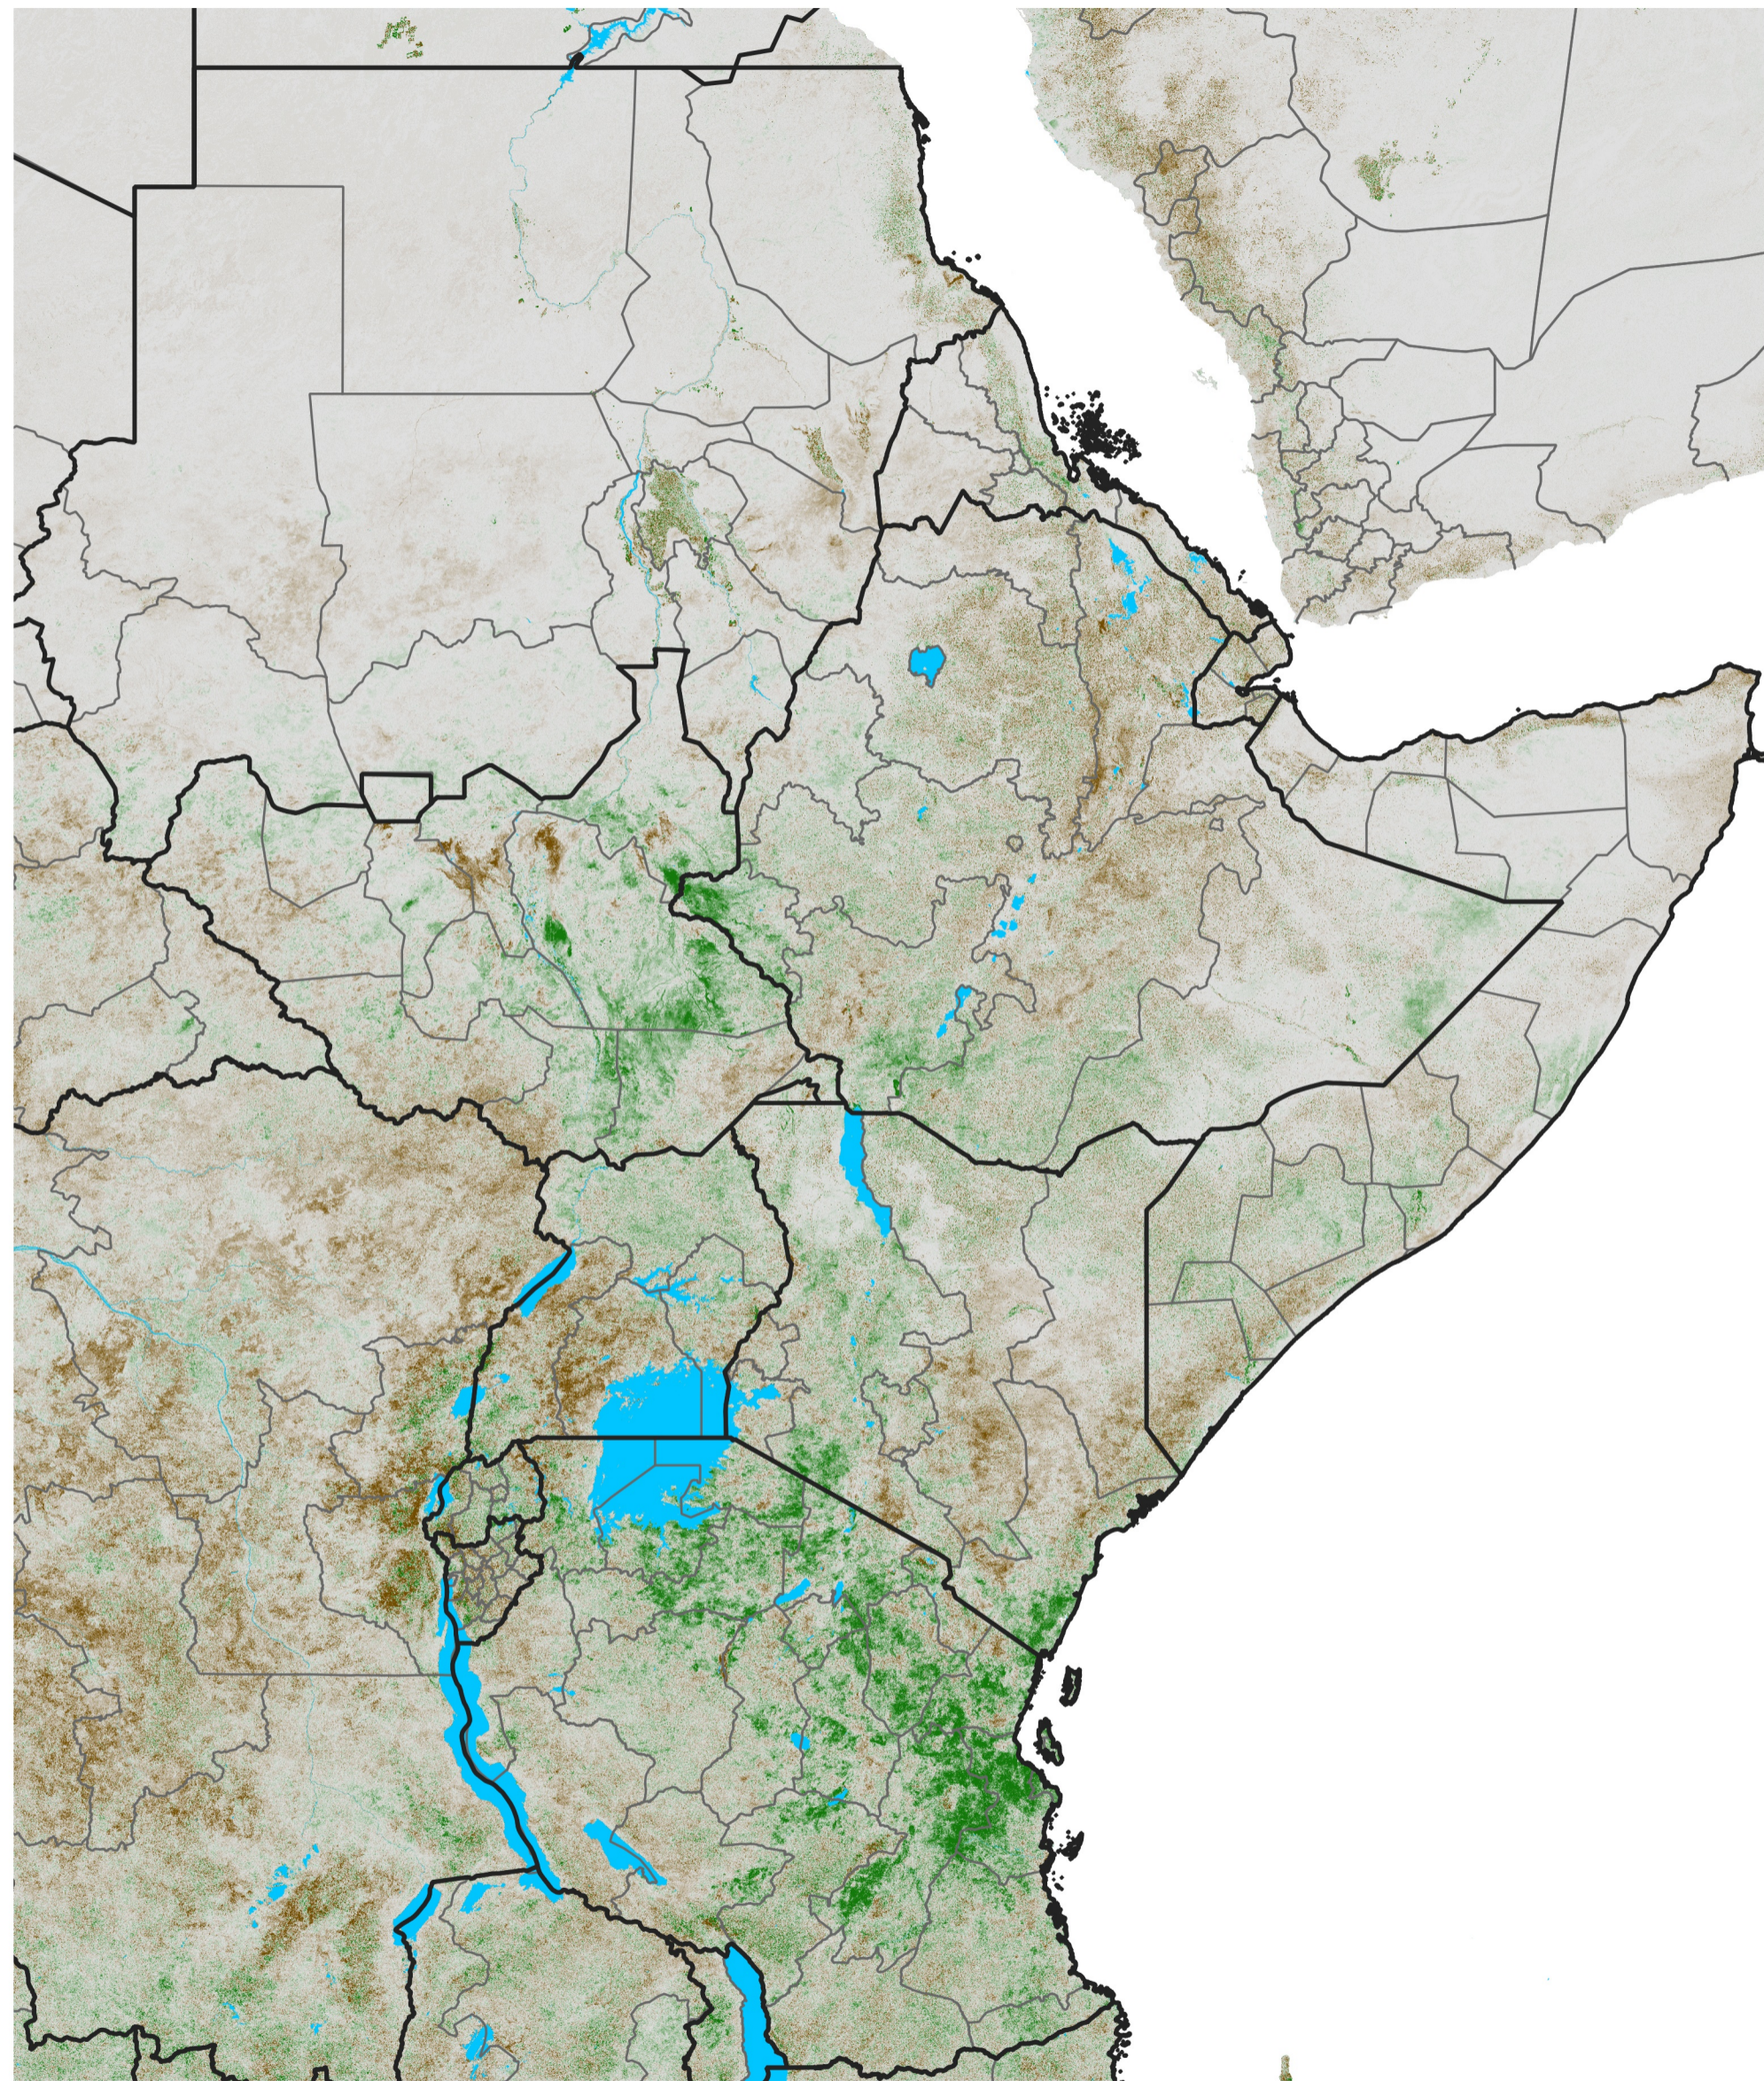

East Africa NDVI Difference

2018 minus 2017

Period 10 / Feb 11 - 20, 2018

NDVI Difference

< -0.3 -0.2 -0.1 -0.05 0.05 0.1 0.2 >0.3

Negative

No Difference

Positive