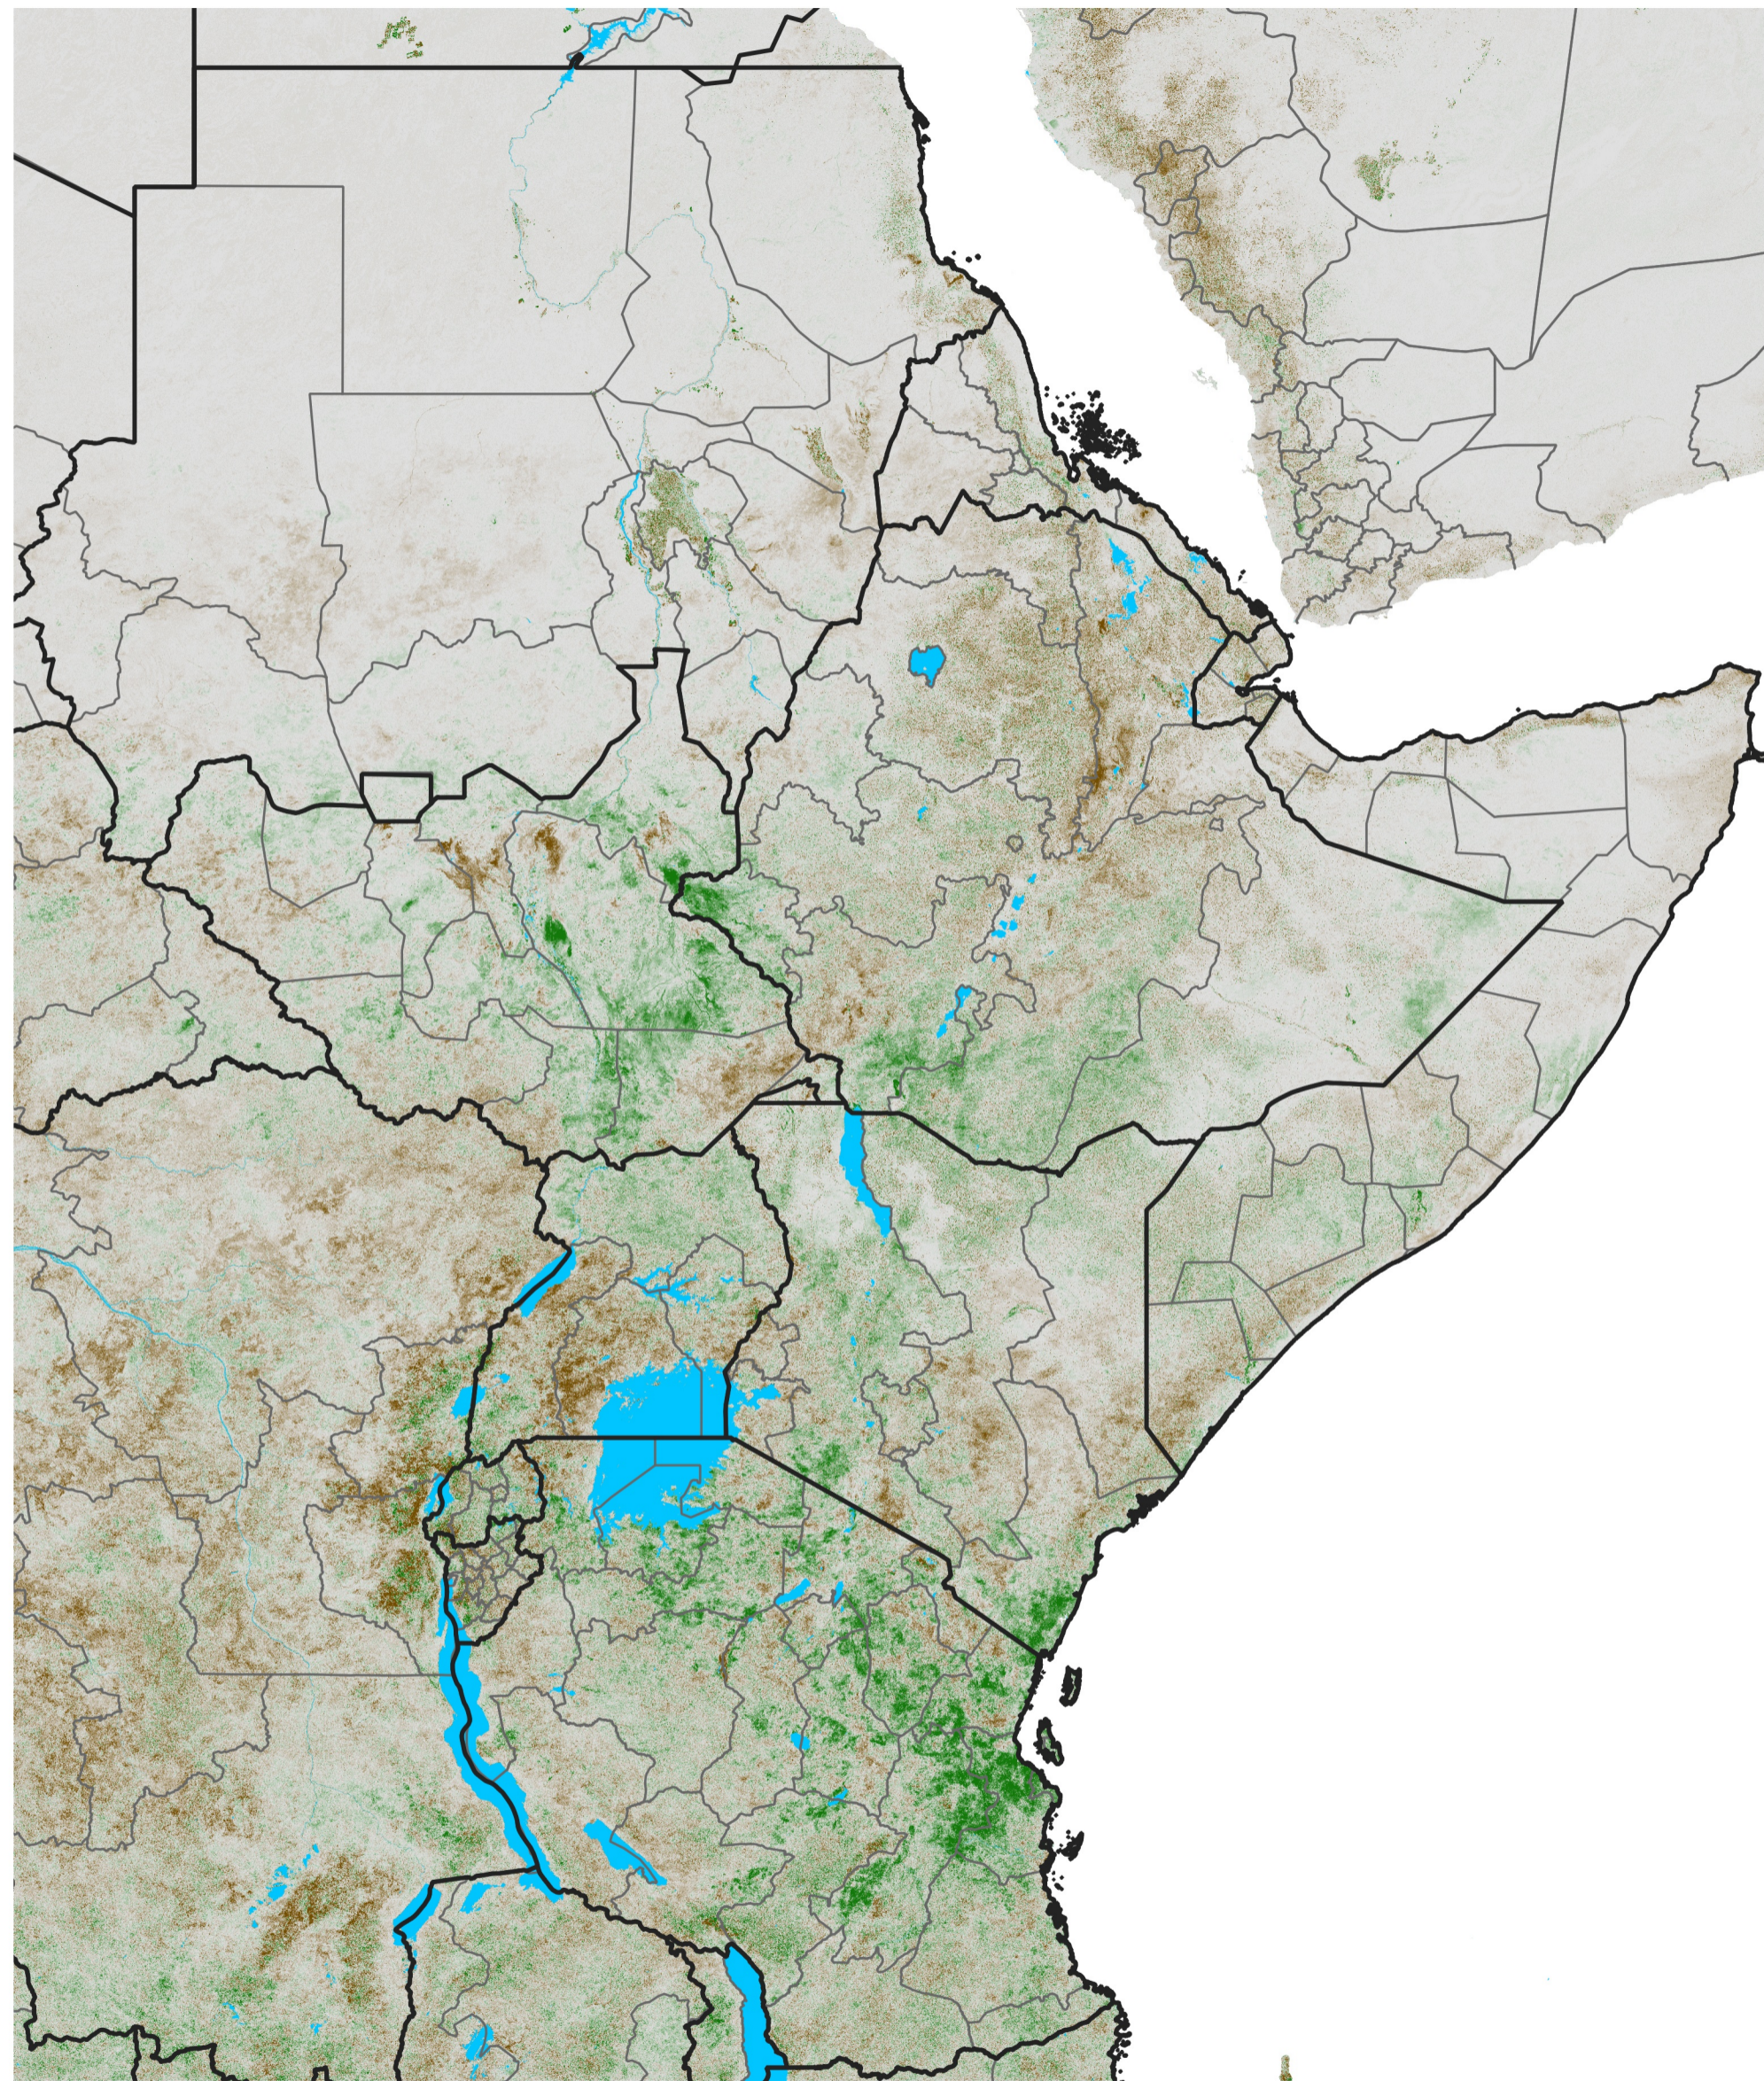

# East Africa NDVI Difference

2018 minus 2017

Period 11 / Feb 16 - 25, 2018

## NDVI Difference

< -0.3   -0.2   -0.1   -0.05   0.05   0.1   0.2   >0.3

Negative

No Difference

Positive