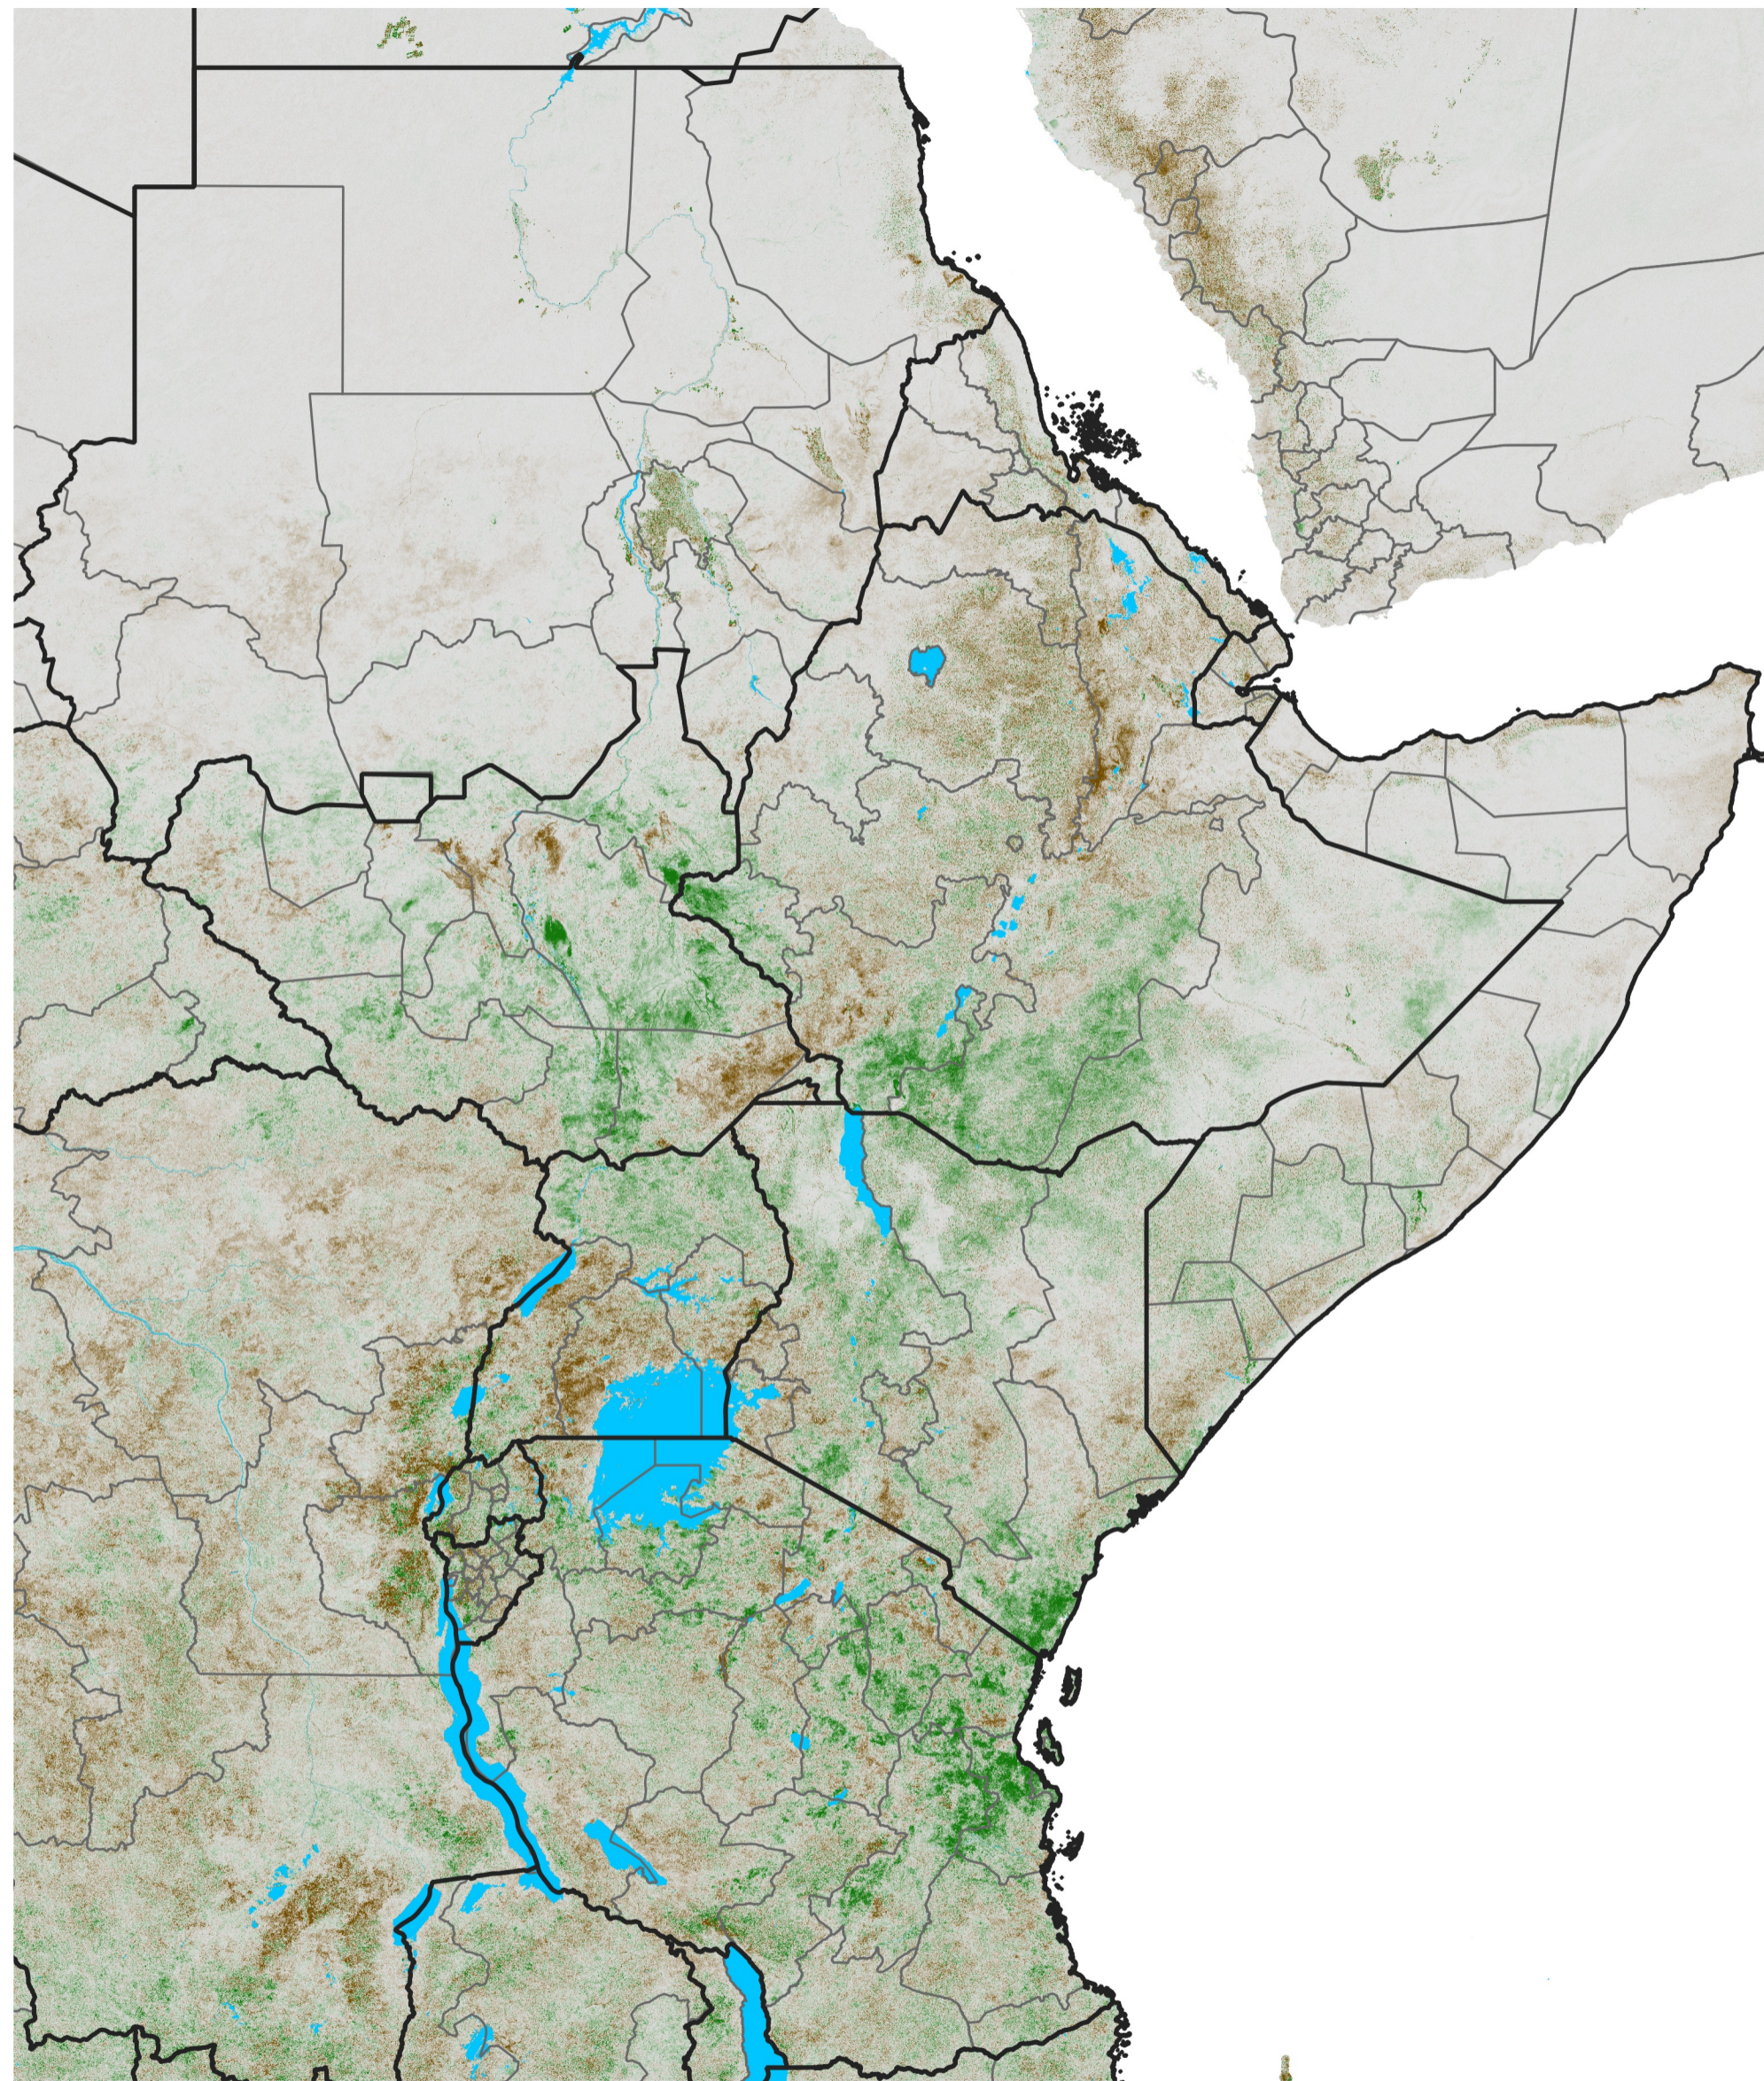

East Africa NDVI Difference

2018 minus 2017

Period 12 / Feb 21 - 28, 2018

NDVI Difference

< -0.3 -0.2 -0.1 -0.05 0.05 0.1 0.2 >0.3

Negative

No Difference

Positive