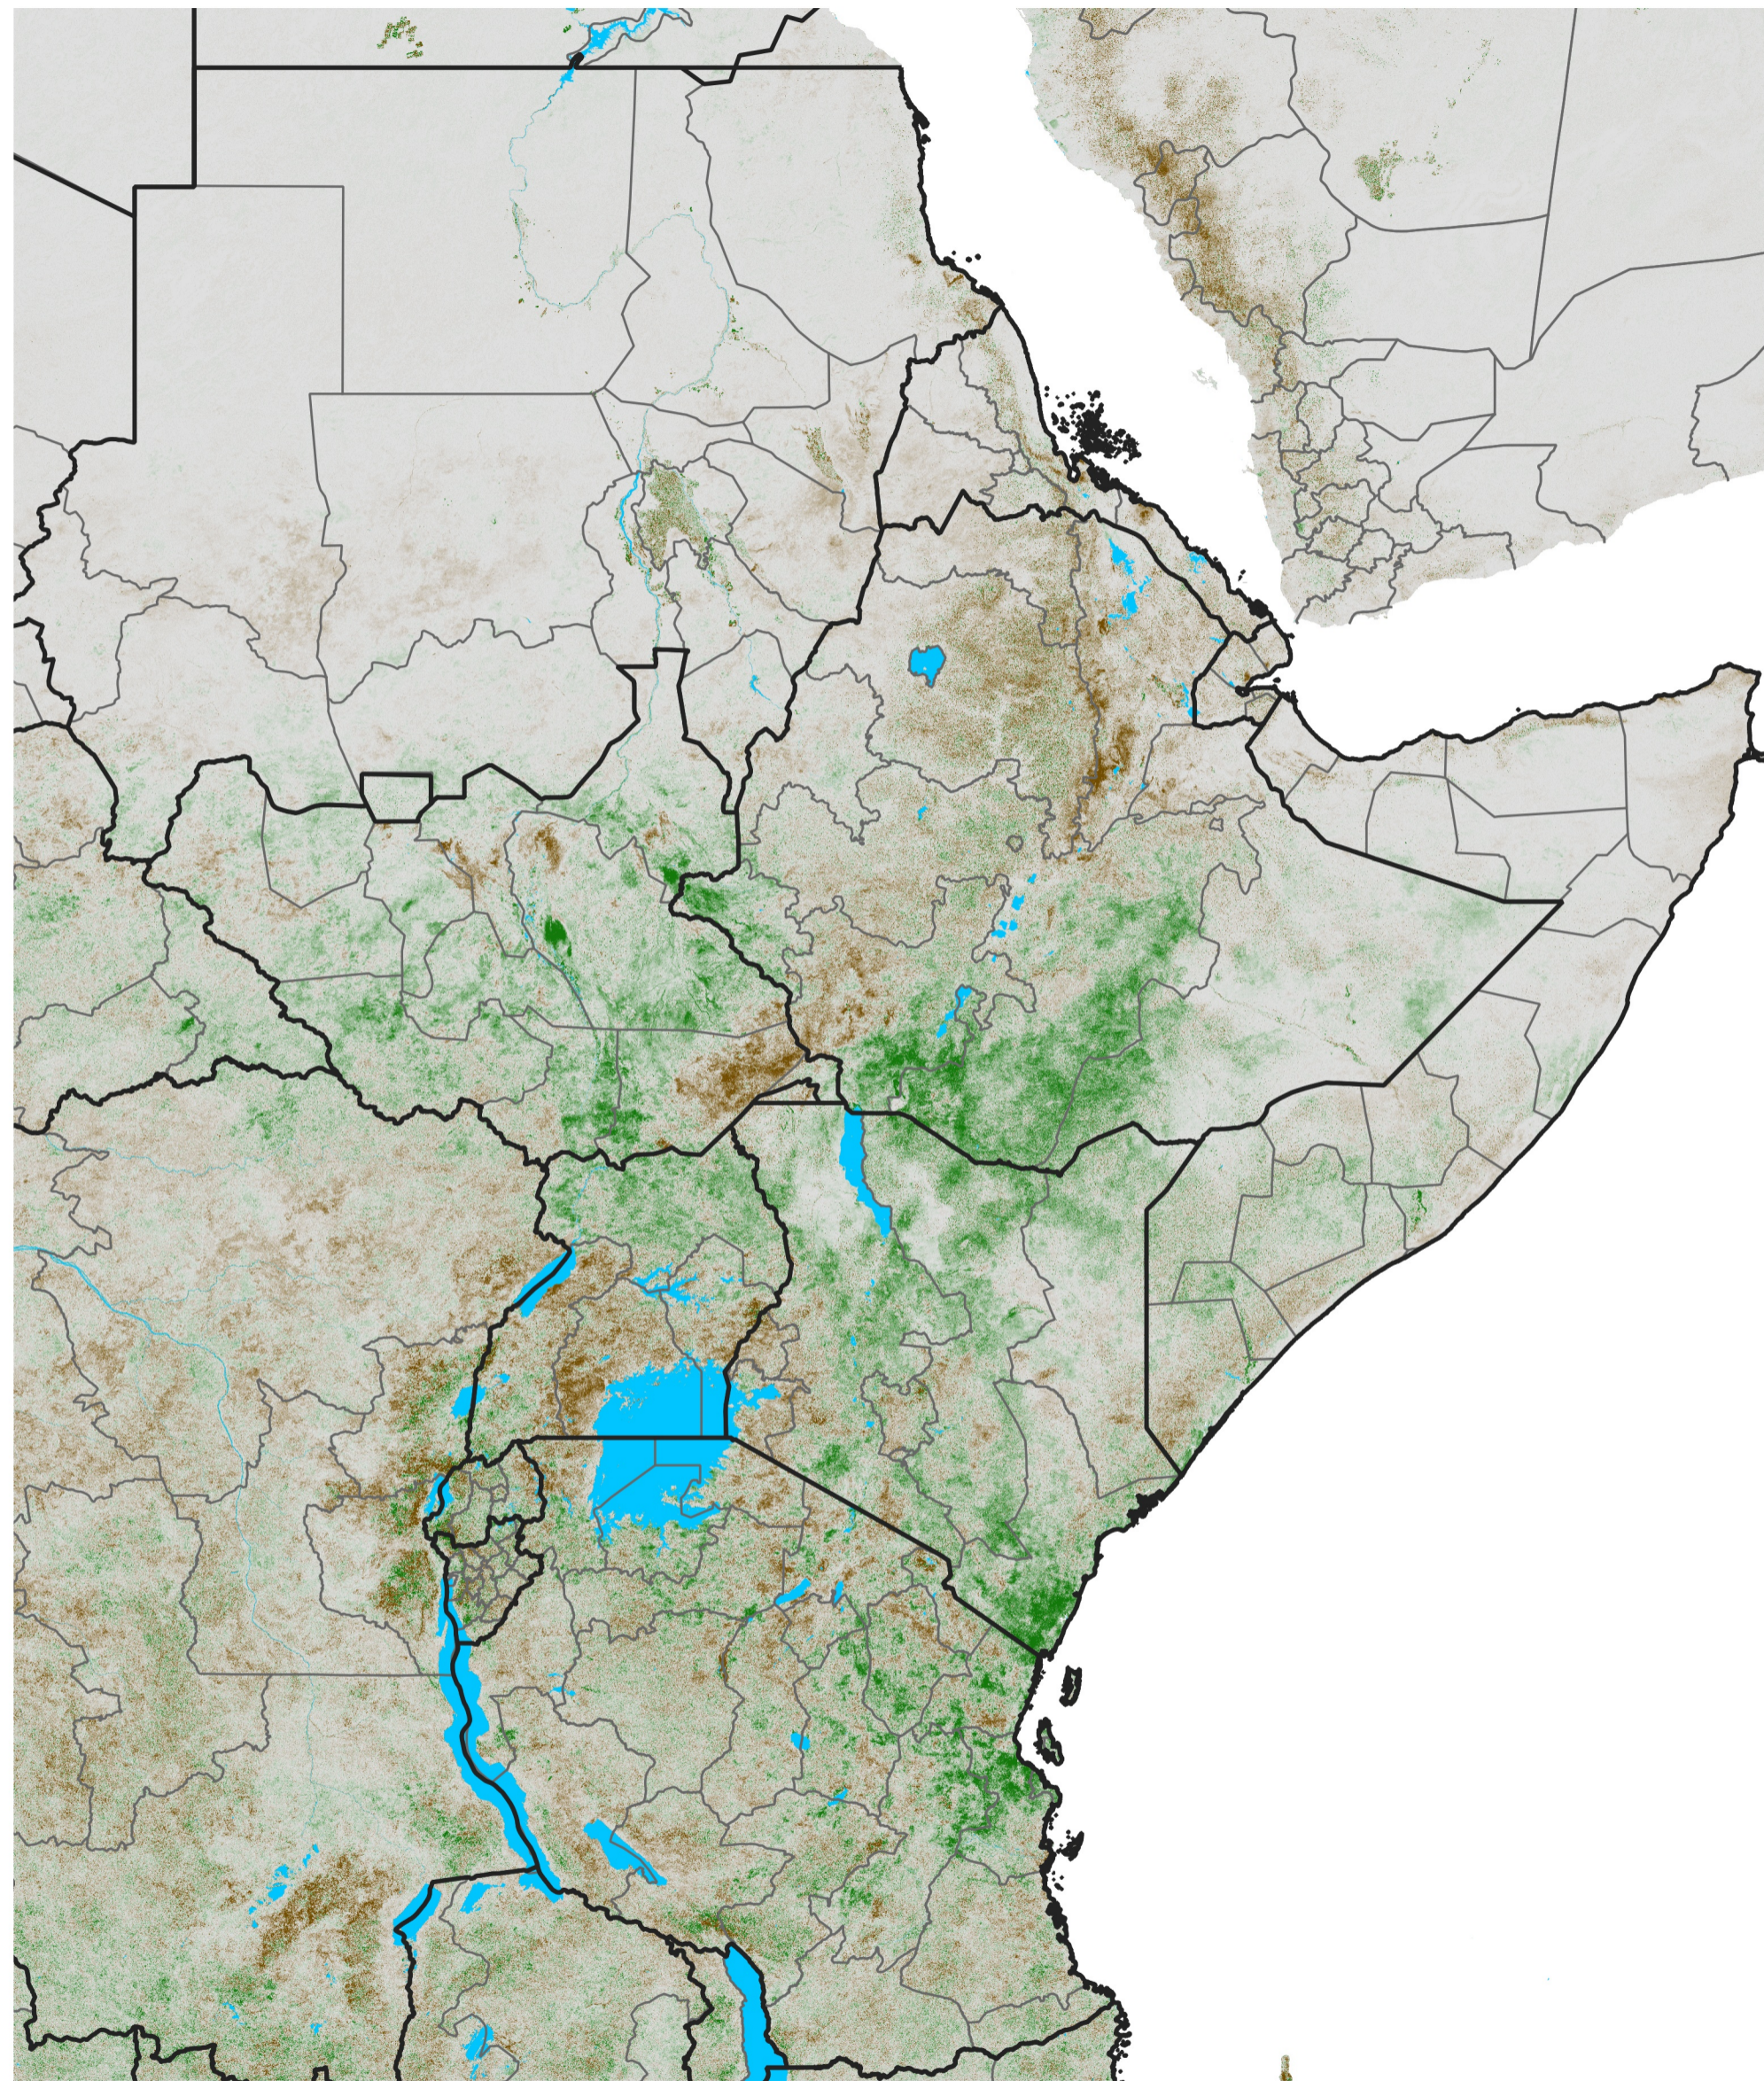

# East Africa NDVI Difference

2018 minus 2017

Period 13 / Feb 26 - Mar 05, 2018

## NDVI Difference

< -0.3   -0.2   -0.1   -0.05   0.05   0.1   0.2   >0.3

Negative

No Difference

Positive