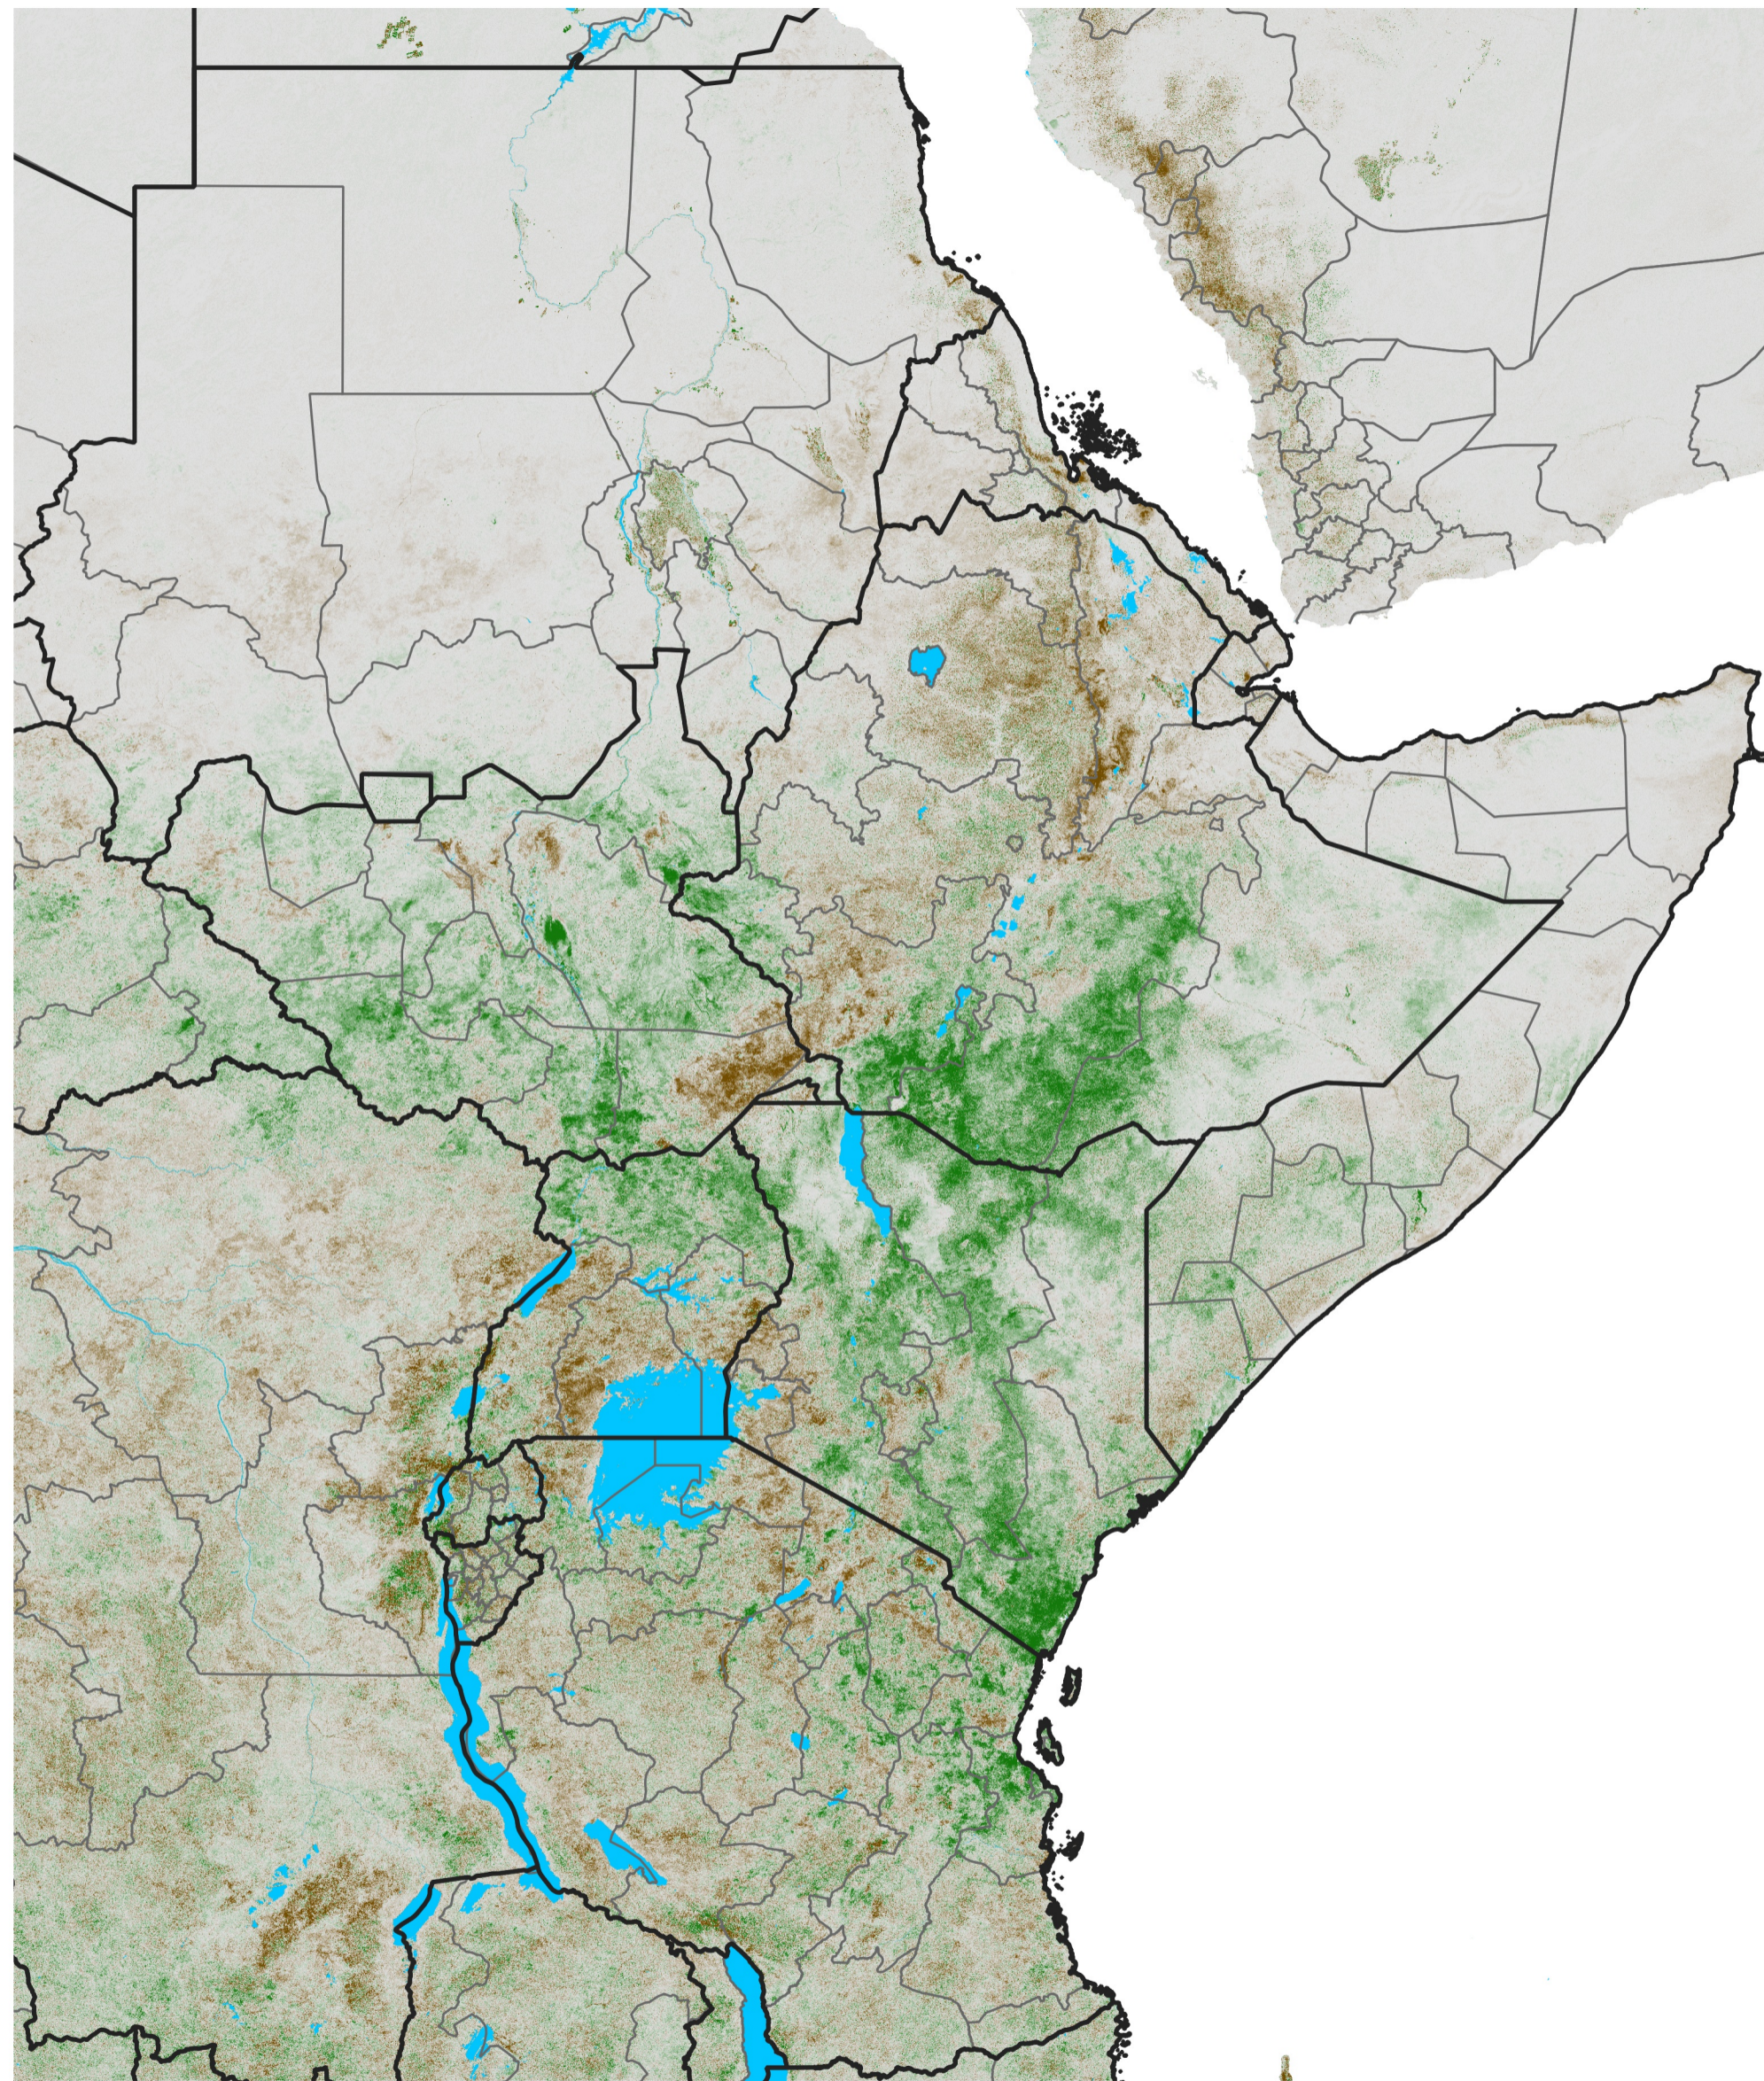

# East Africa NDVI Difference

2018 minus 2017

Period 14 / Mar 01 - 10, 2018

## NDVI Difference

< -0.3   -0.2   -0.1   -0.05   0.05   0.1   0.2   >0.3

Negative

No Difference

Positive