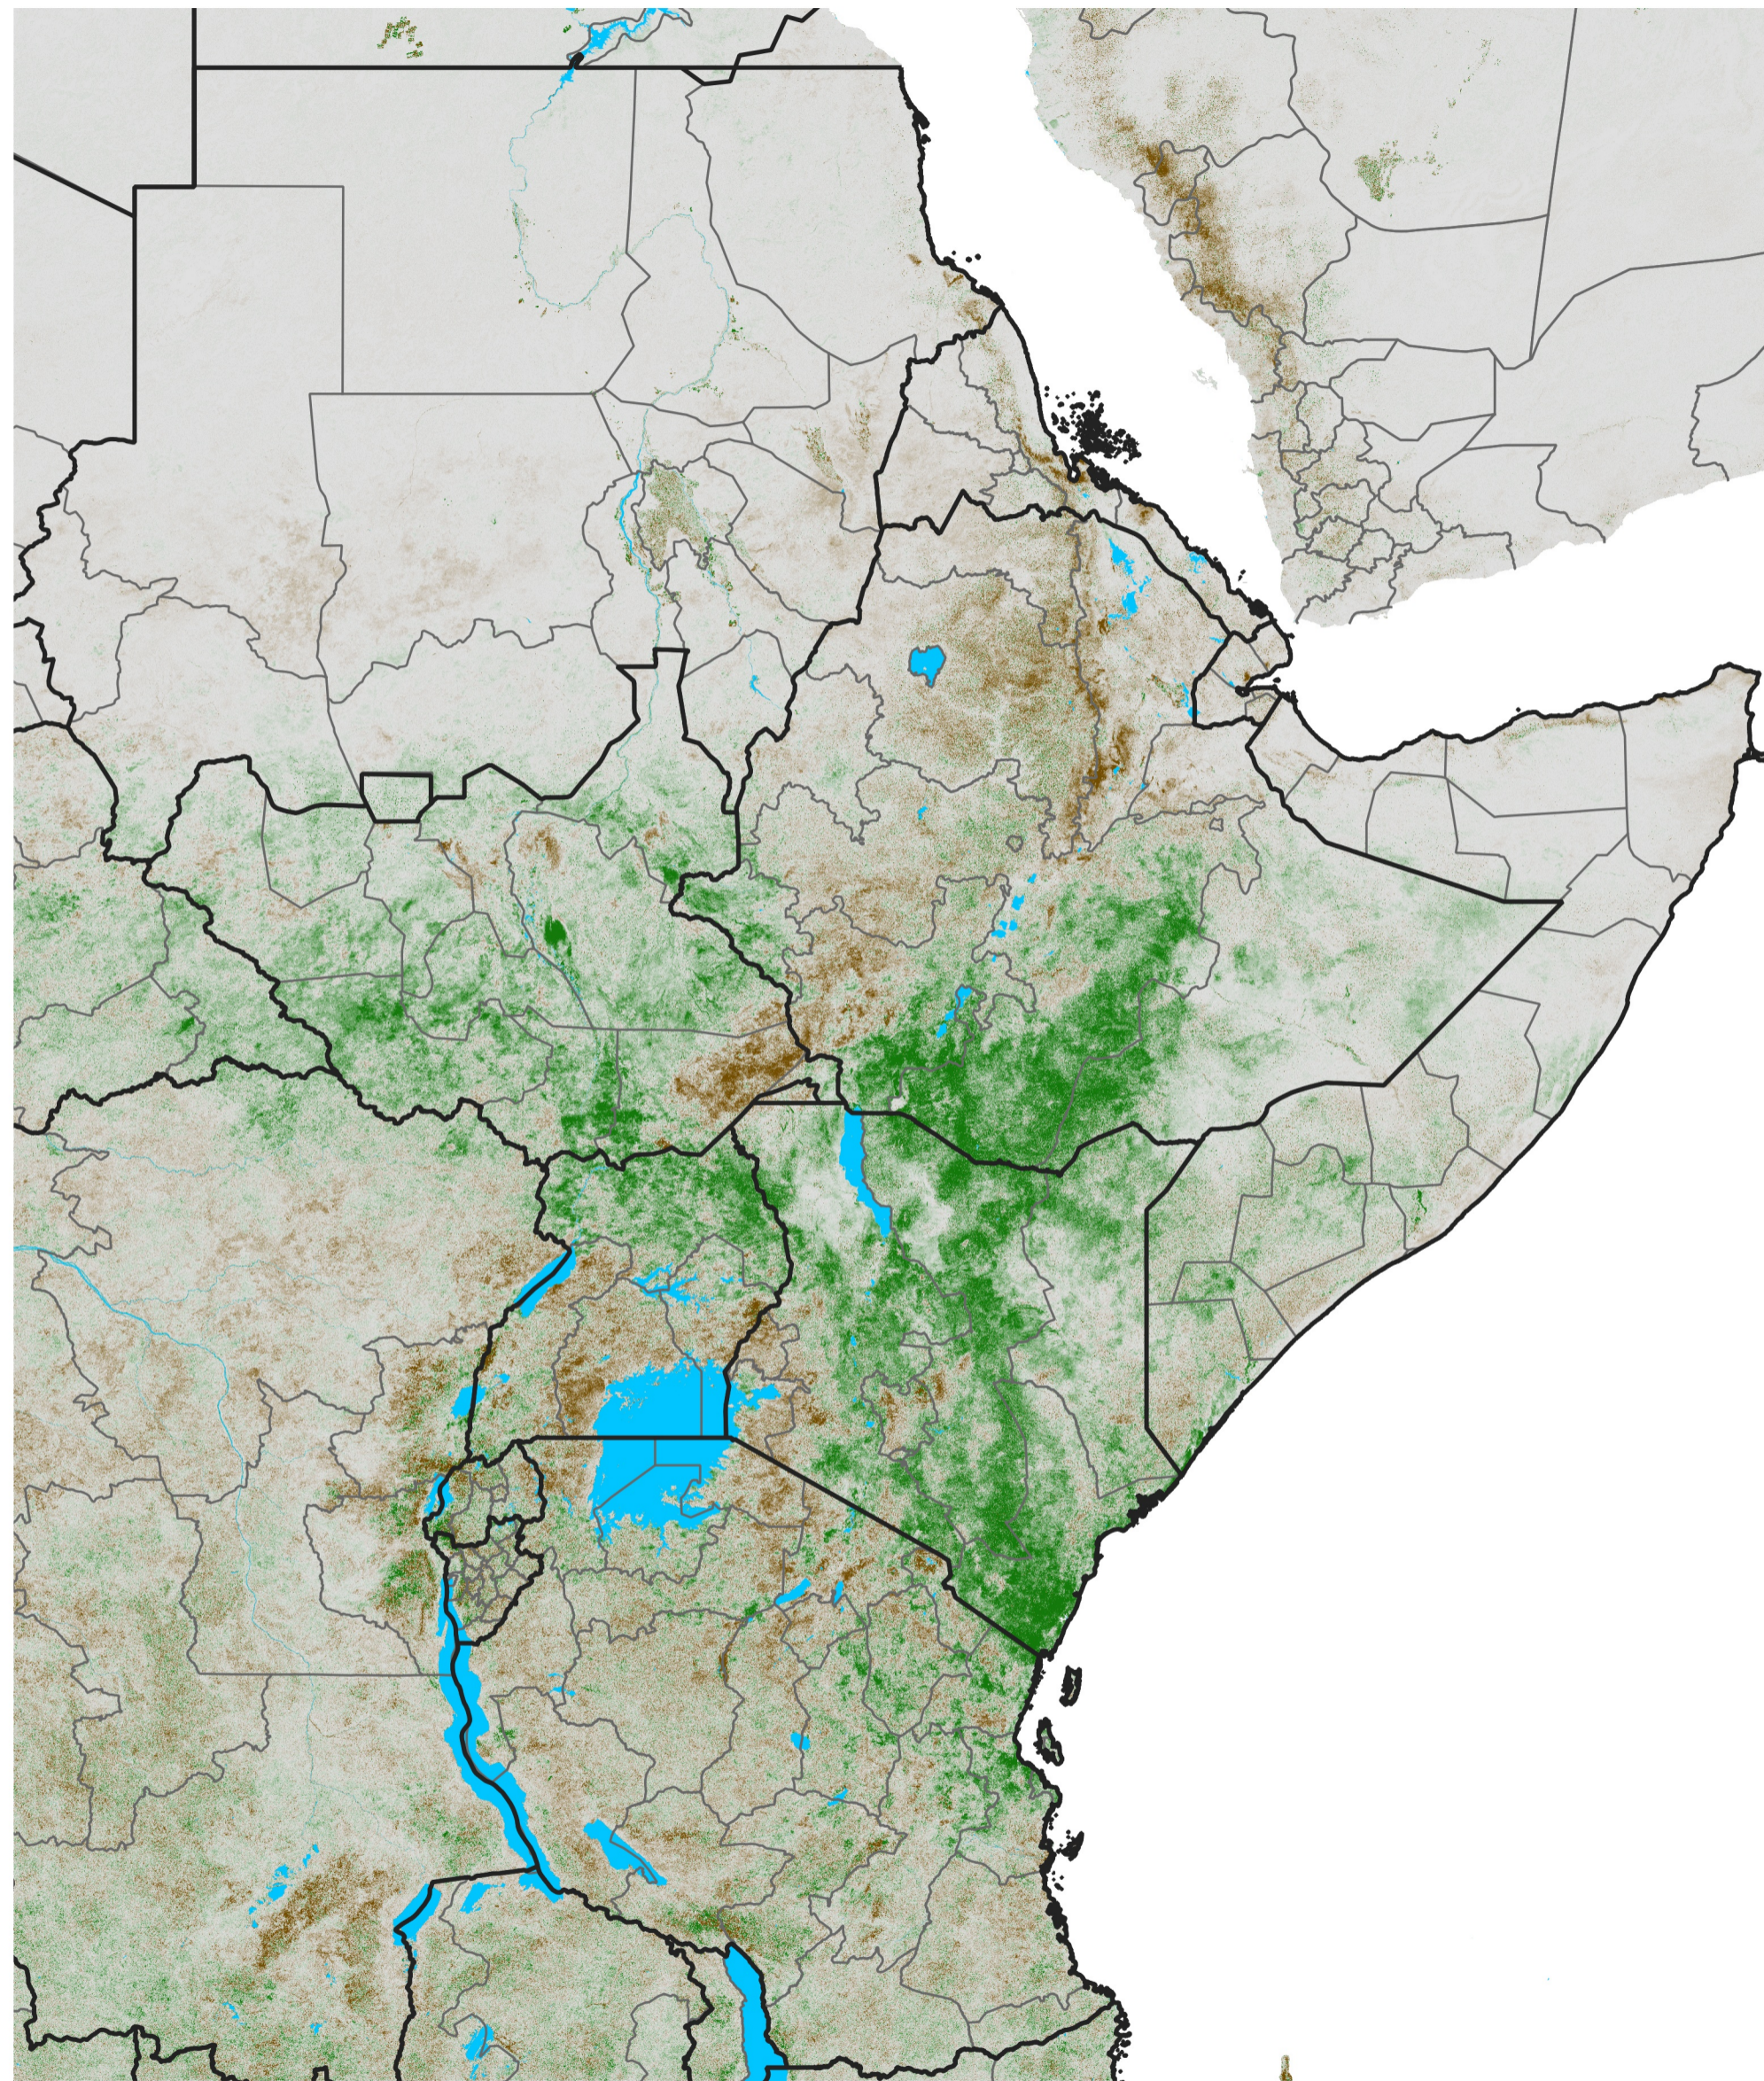

# East Africa NDVI Difference

2018 minus 2017

Period 15 / Mar 06 - 15, 2018

## NDVI Difference

< -0.3   -0.2   -0.1   -0.05   0.05   0.1   0.2   >0.3

Negative

No Difference

Positive