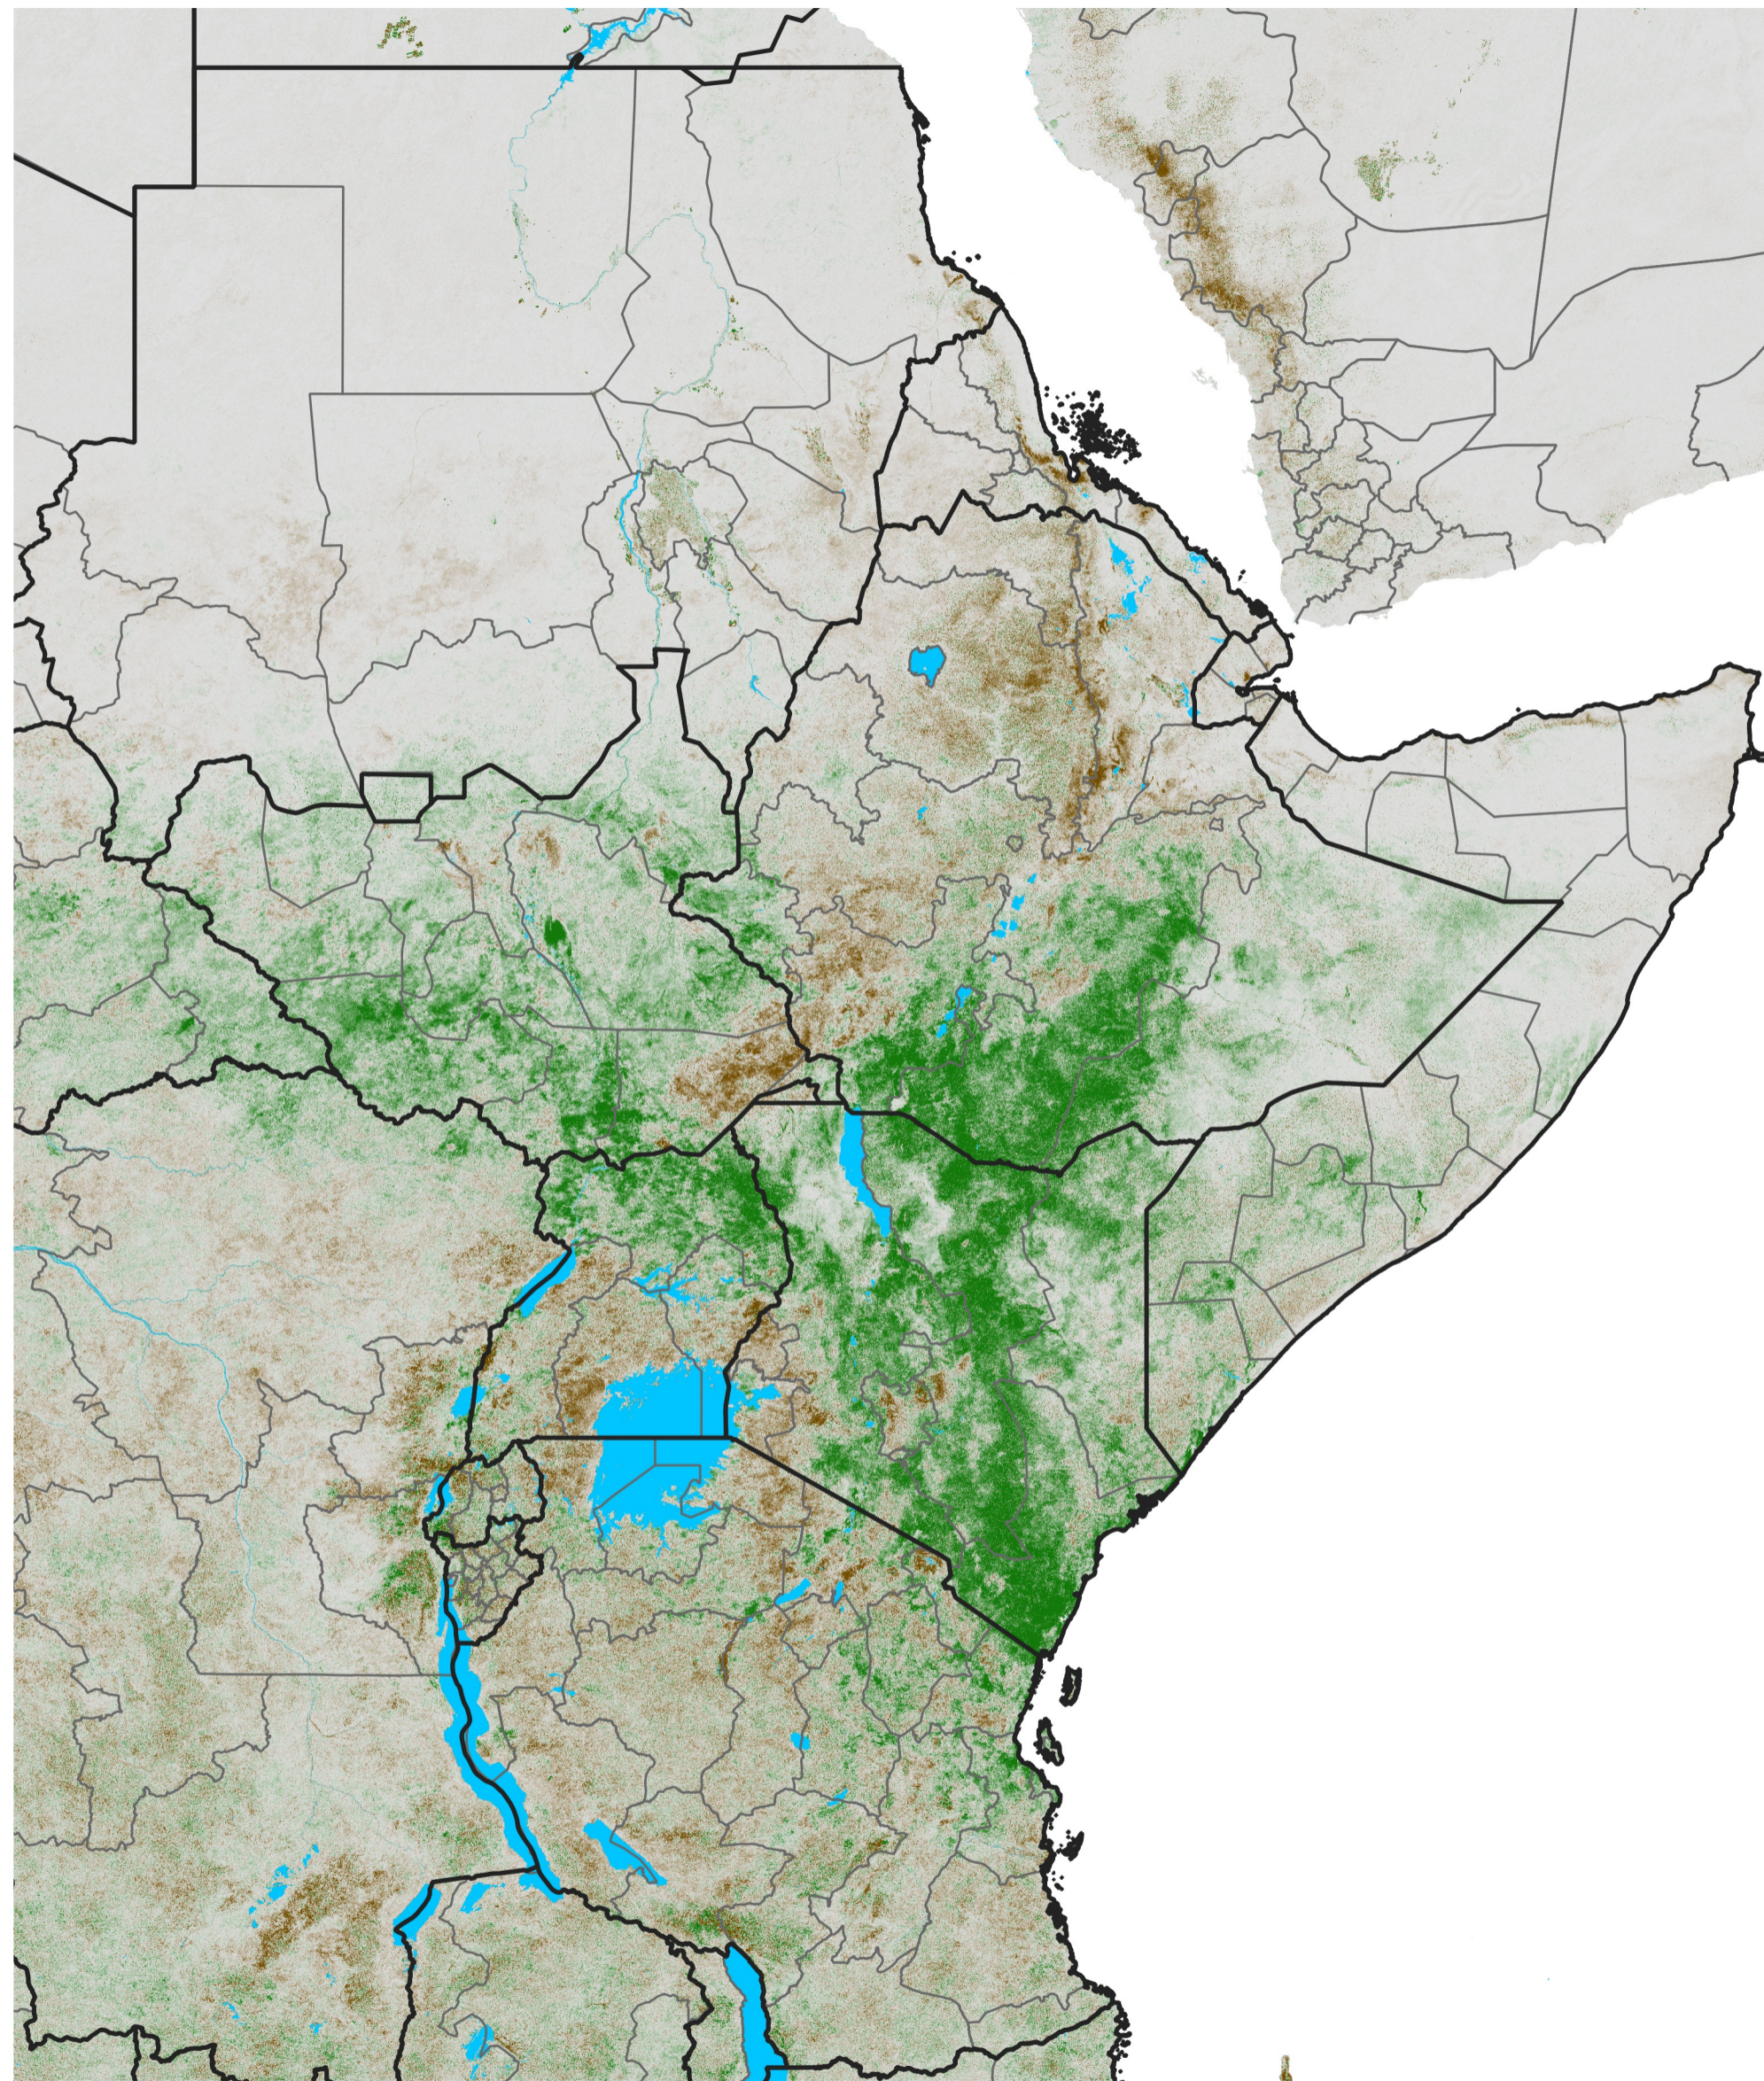

East Africa NDVI Difference

2018 minus 2017

Period 16 / Mar 11 - 20, 2018

NDVI Difference

< -0.3 -0.2 -0.1 -0.05 0.05 0.1 0.2 >0.3

Negative

No Difference

Positive