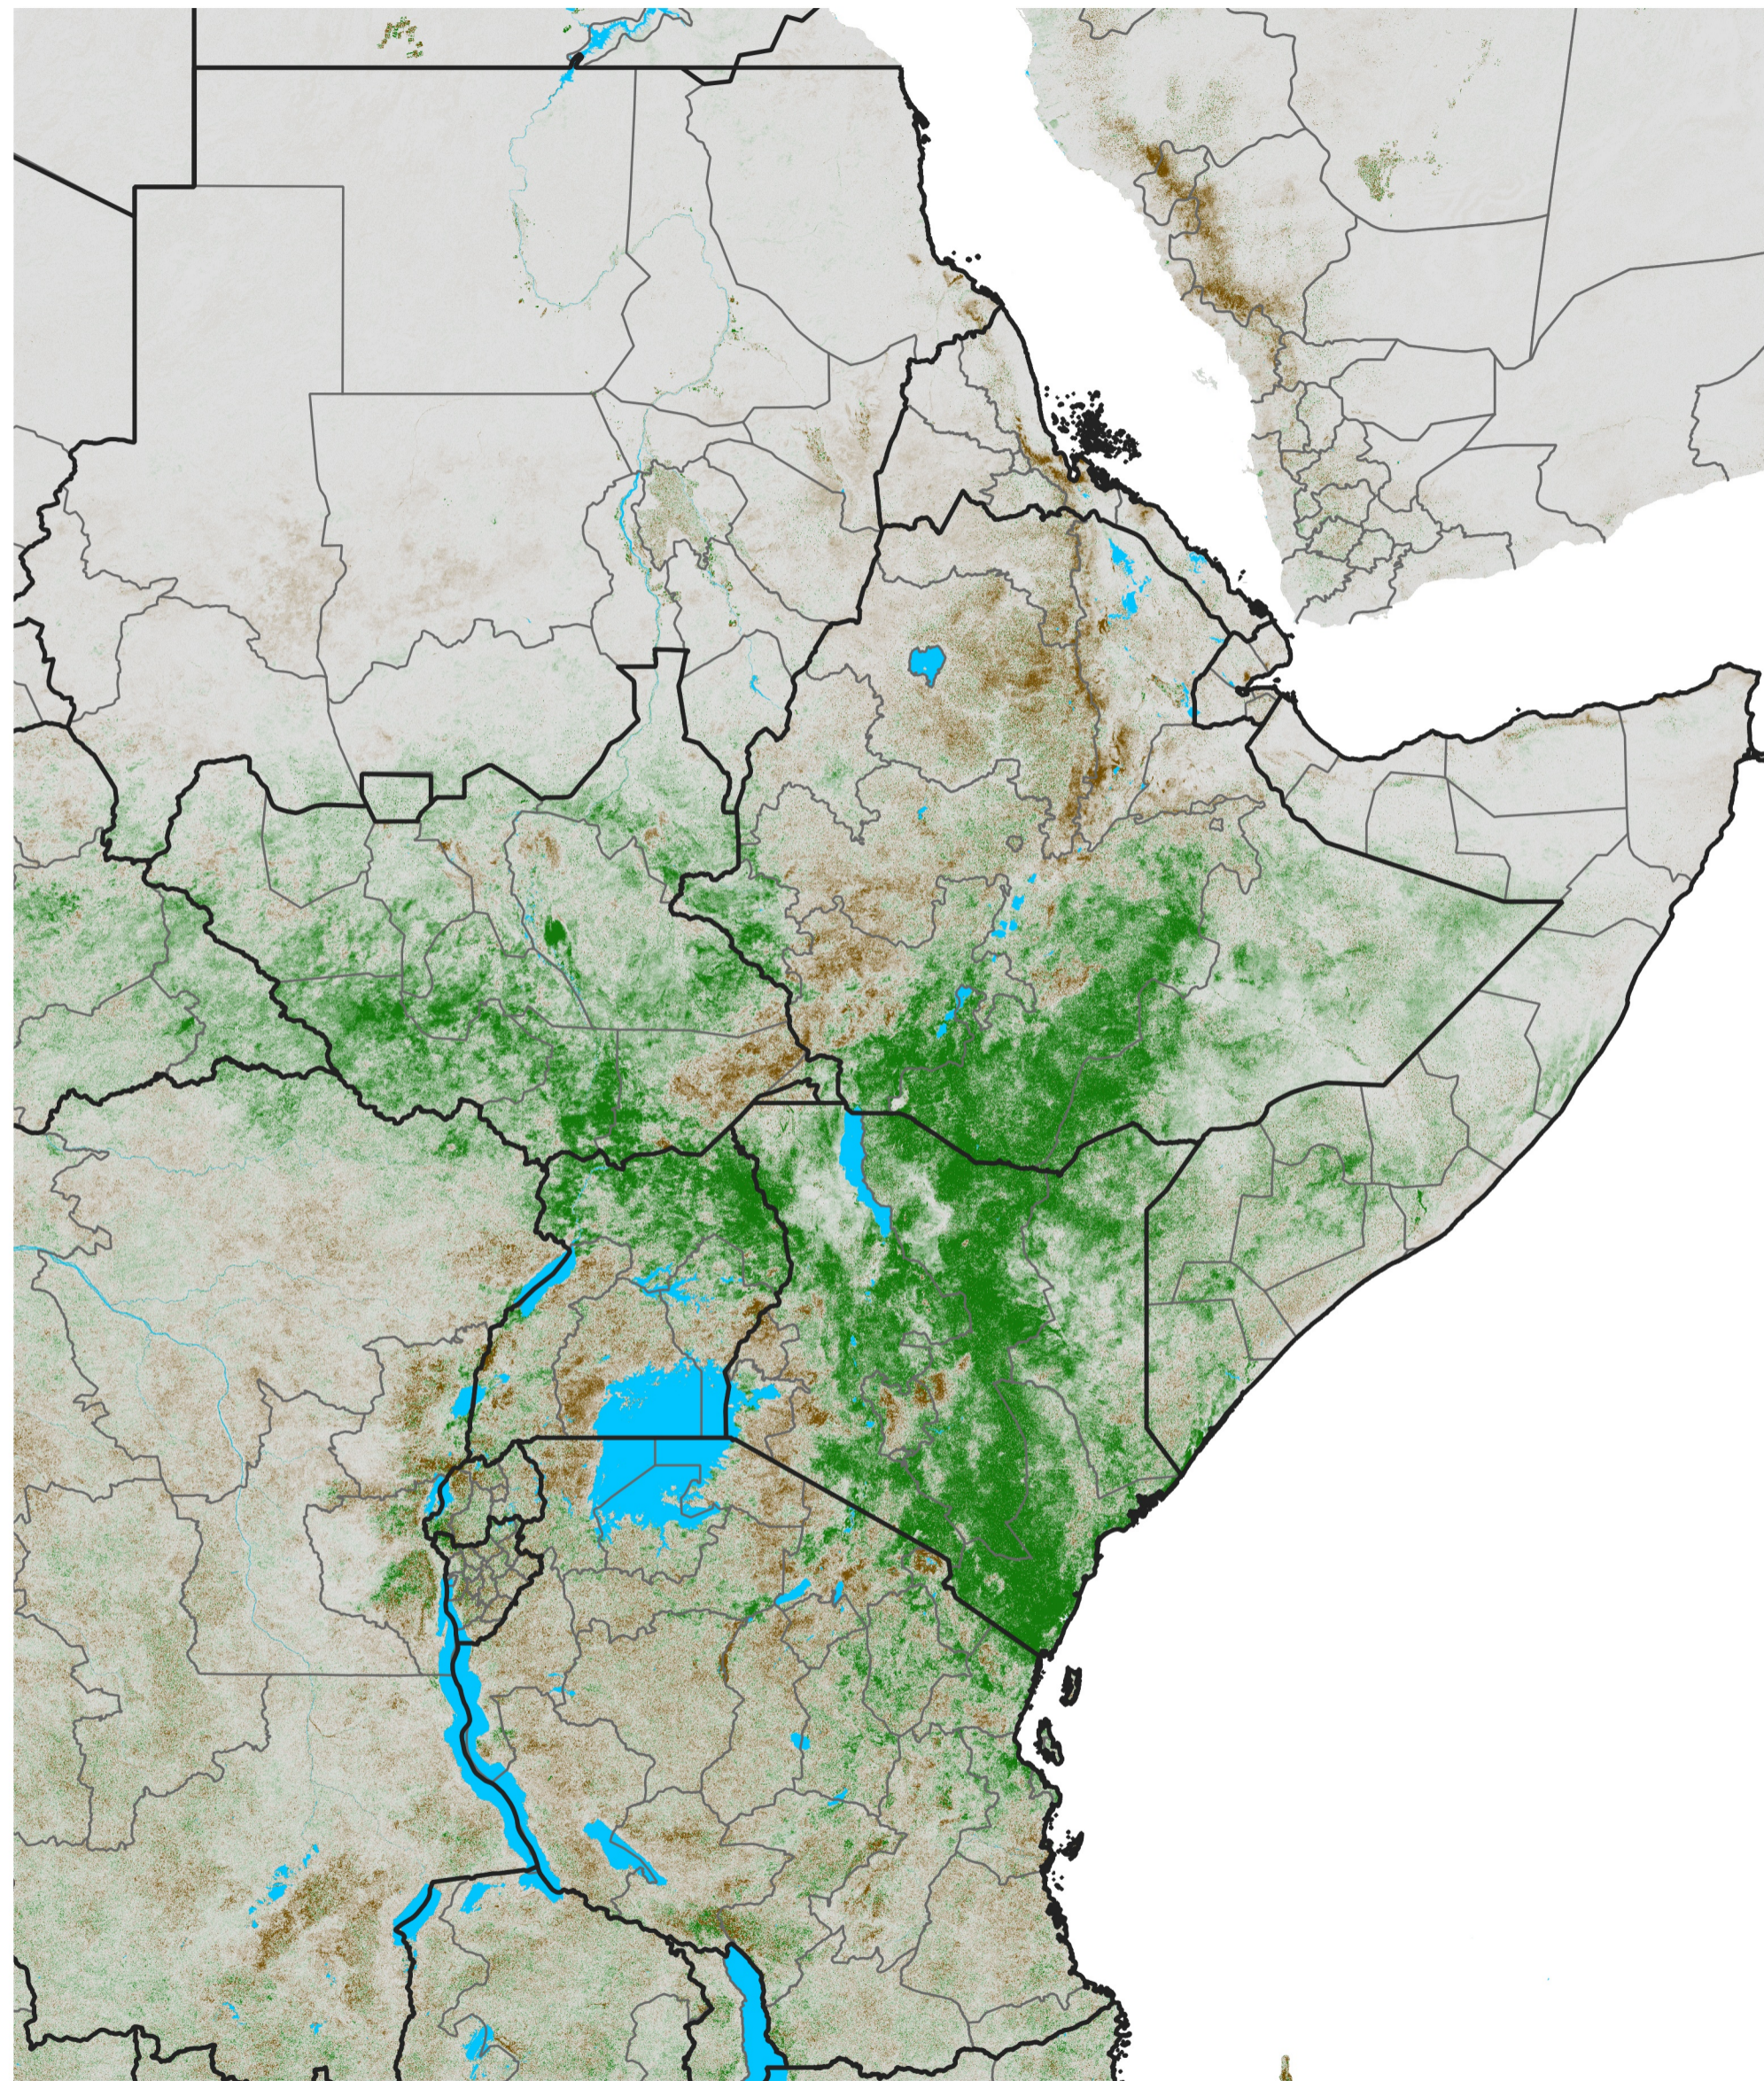

# East Africa NDVI Difference

2018 minus 2017

Period 17 / Mar 16 - 25, 2018

## NDVI Difference

< -0.3   -0.2   -0.1   -0.05   0.05   0.1   0.2   >0.3

Negative

No Difference

Positive