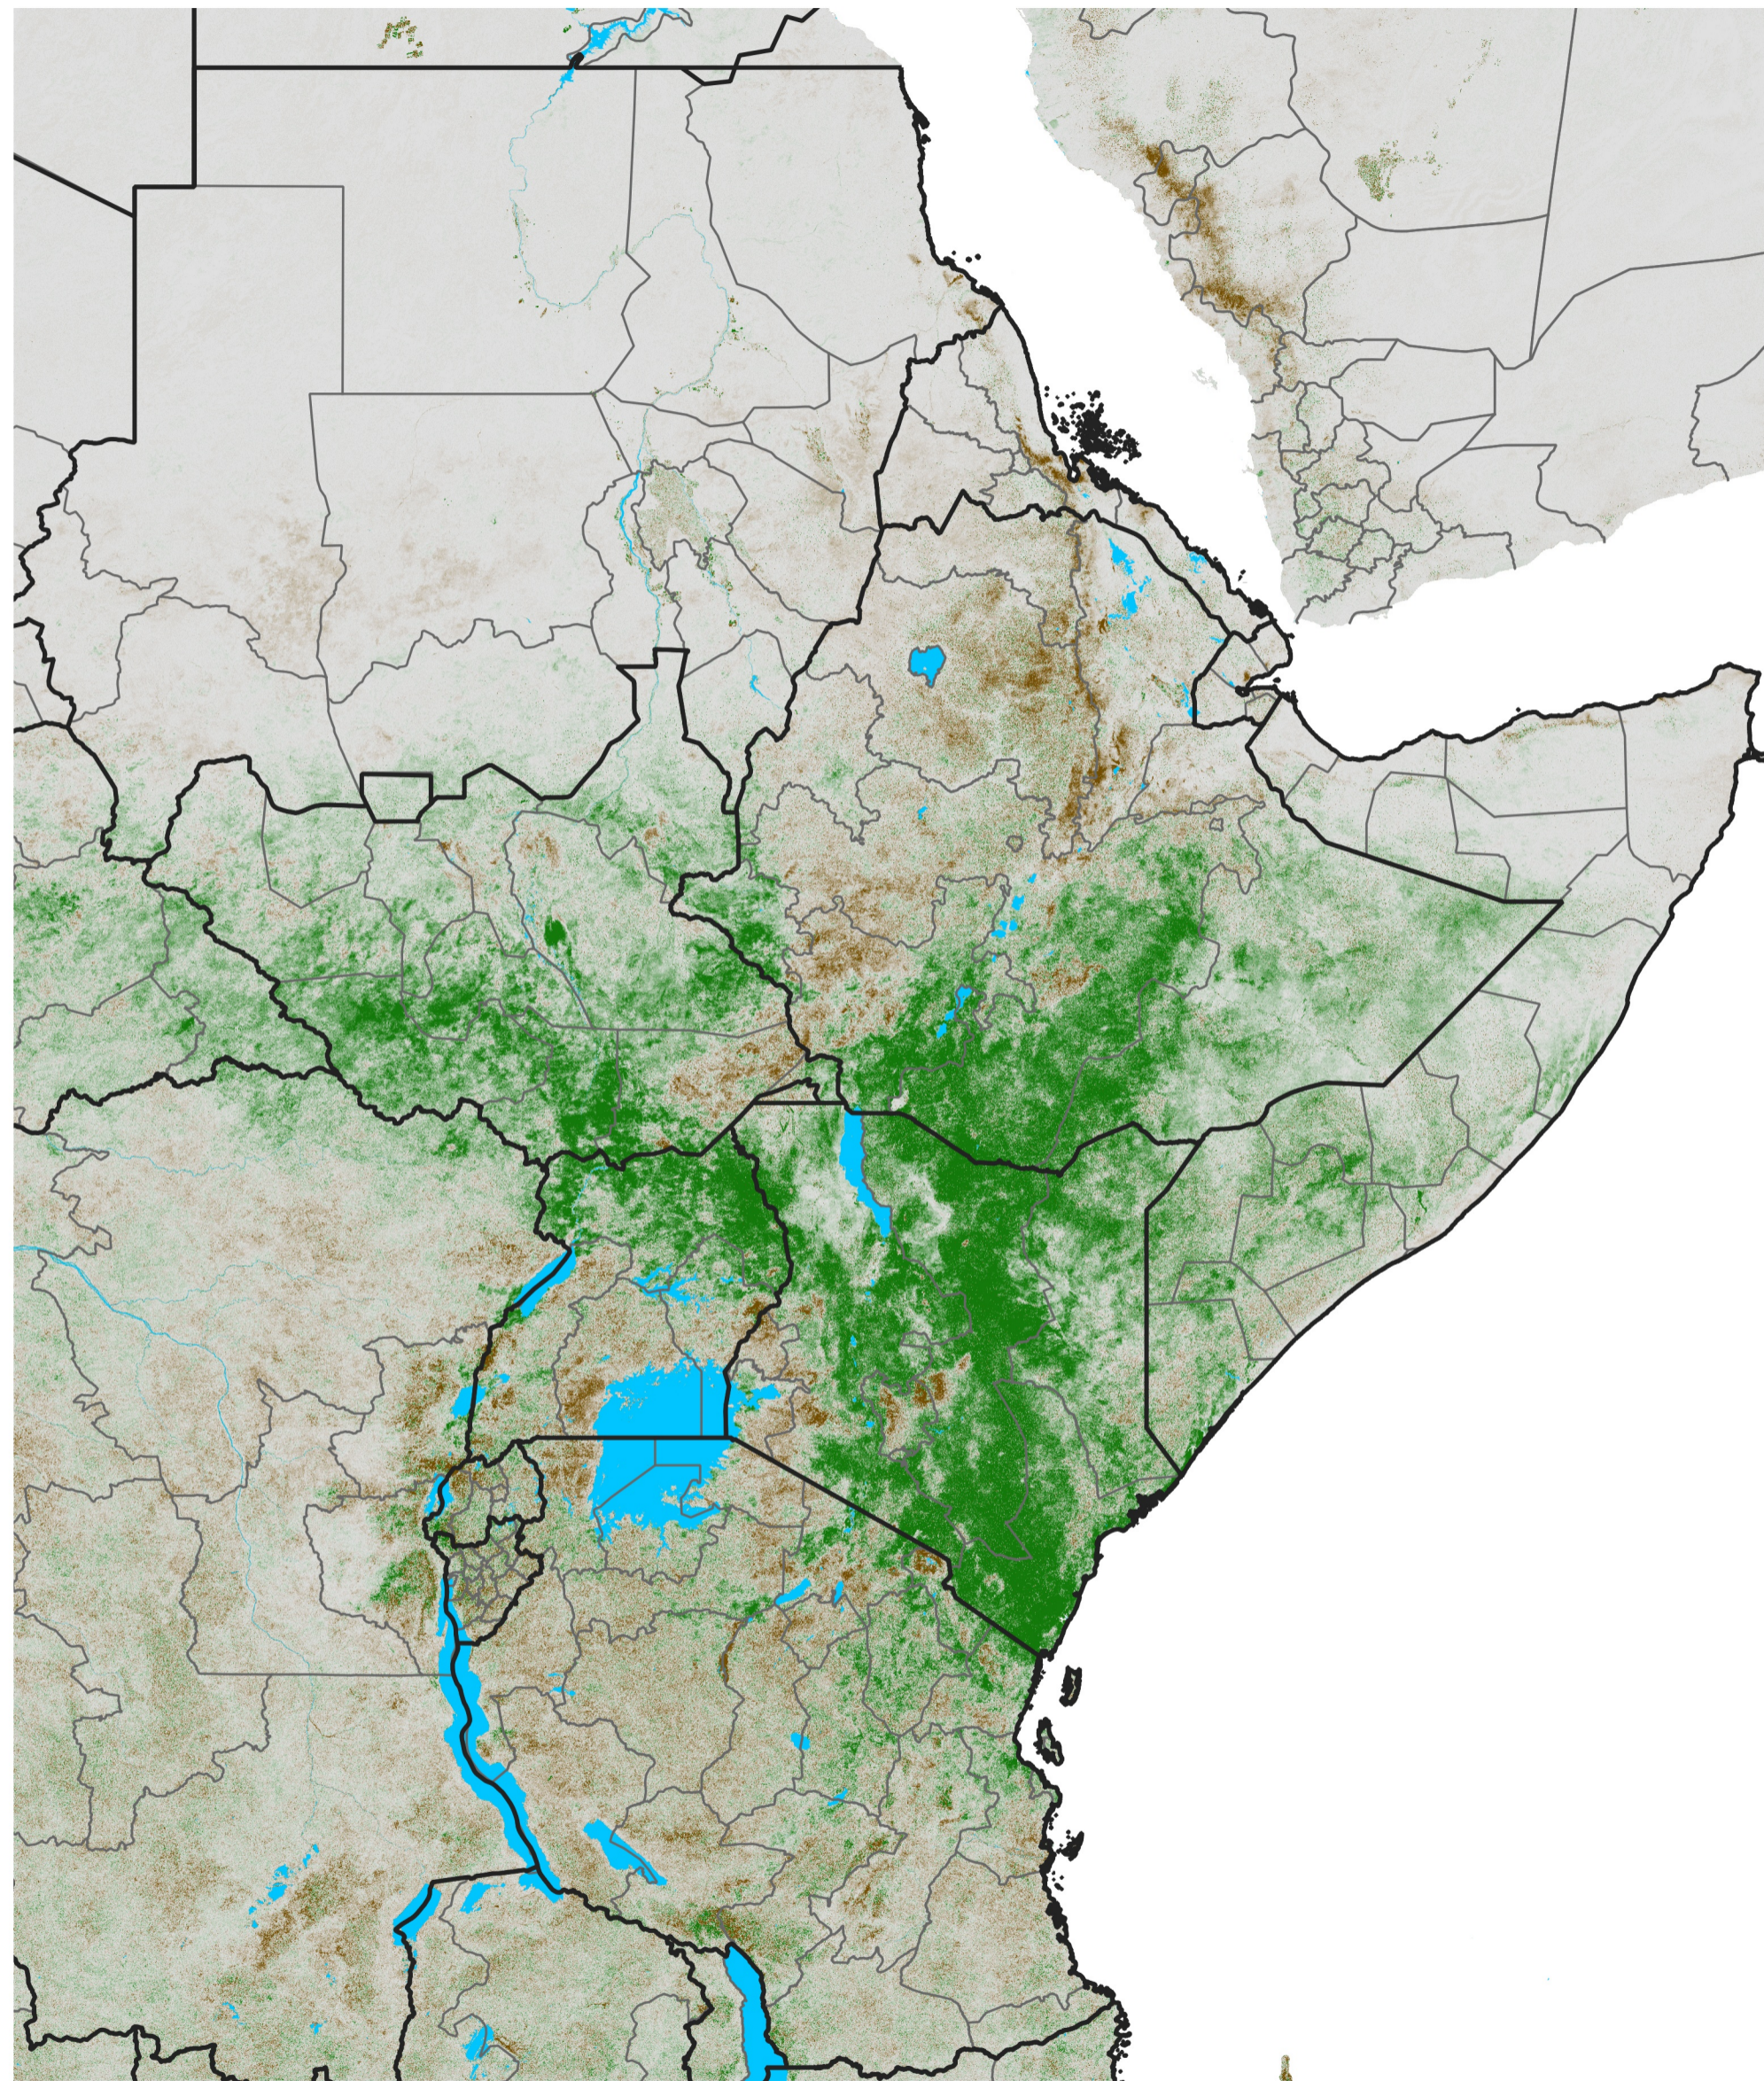

East Africa NDVI Difference

2018 minus 2017

Period 18 / Mar 21 - 31, 2018

NDVI Difference

< -0.3 -0.2 -0.1 -0.05 0.05 0.1 0.2 >0.3

Negative

No Difference

Positive