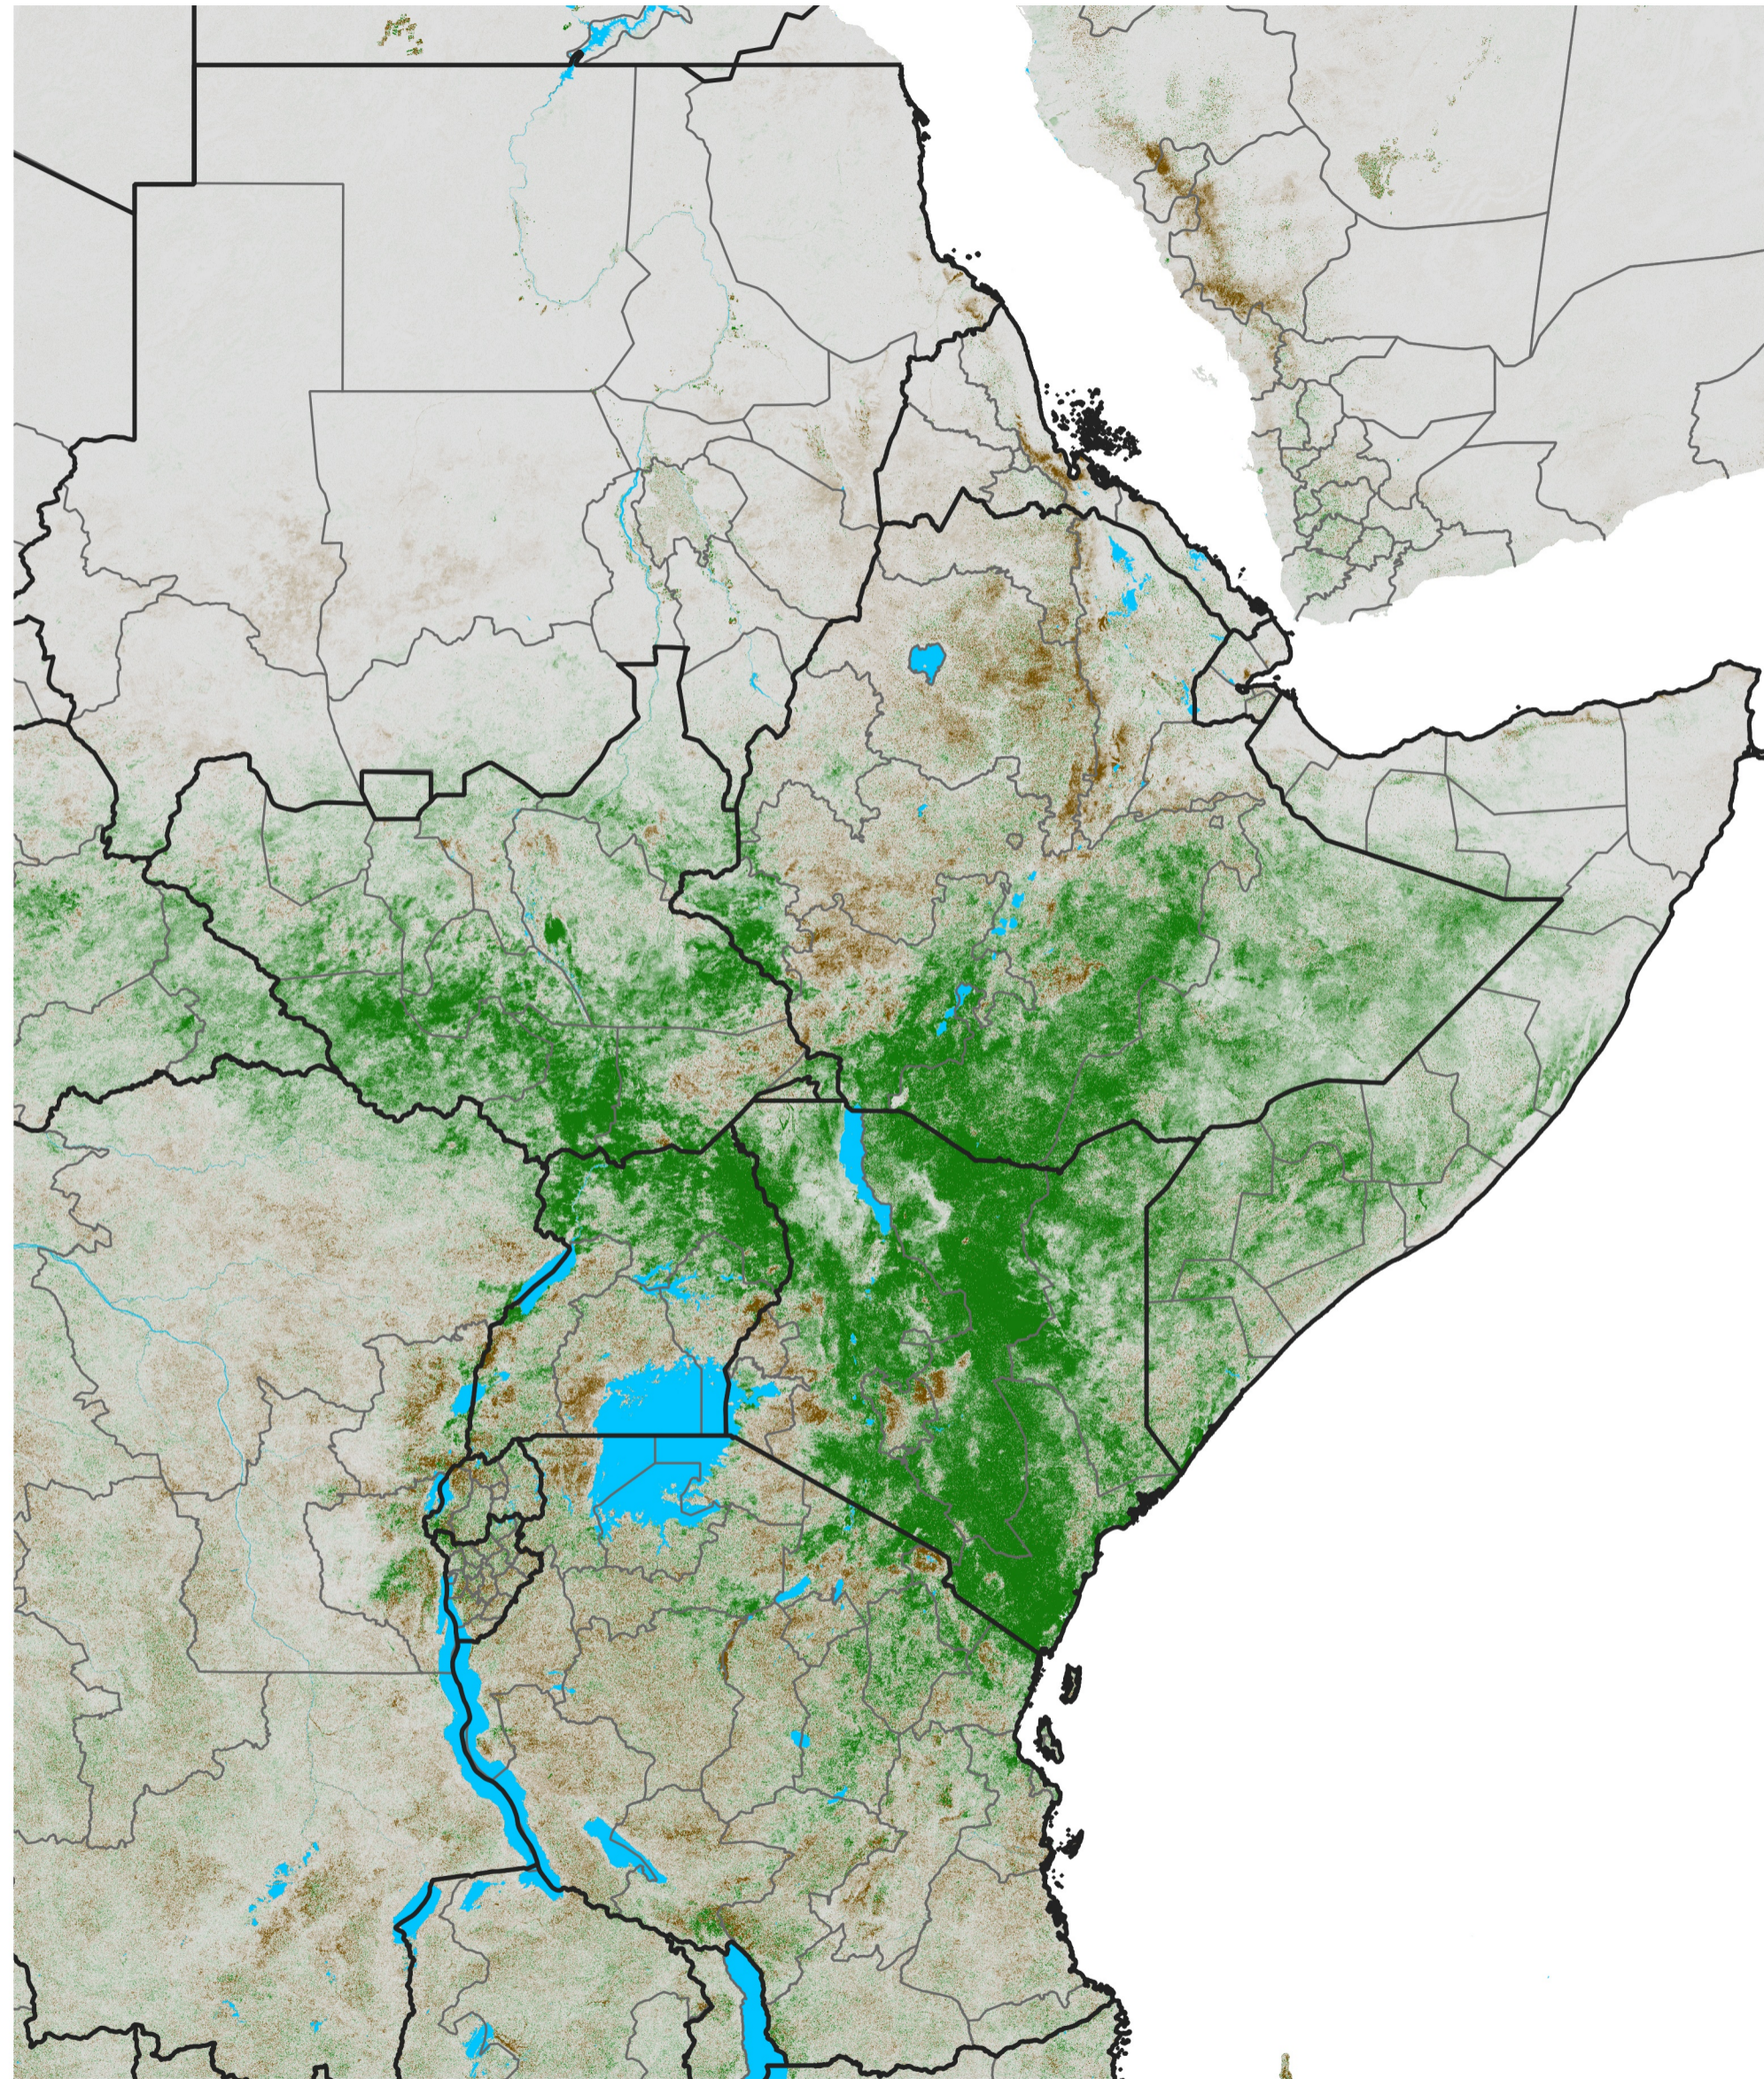

East Africa NDVI Difference

2018 minus 2017

Period 19 / Mar 26 - Apr 05, 2018

NDVI Difference

< -0.3 -0.2 -0.1 -0.05 0.05 0.1 0.2 >0.3

Negative

No Difference

Positive