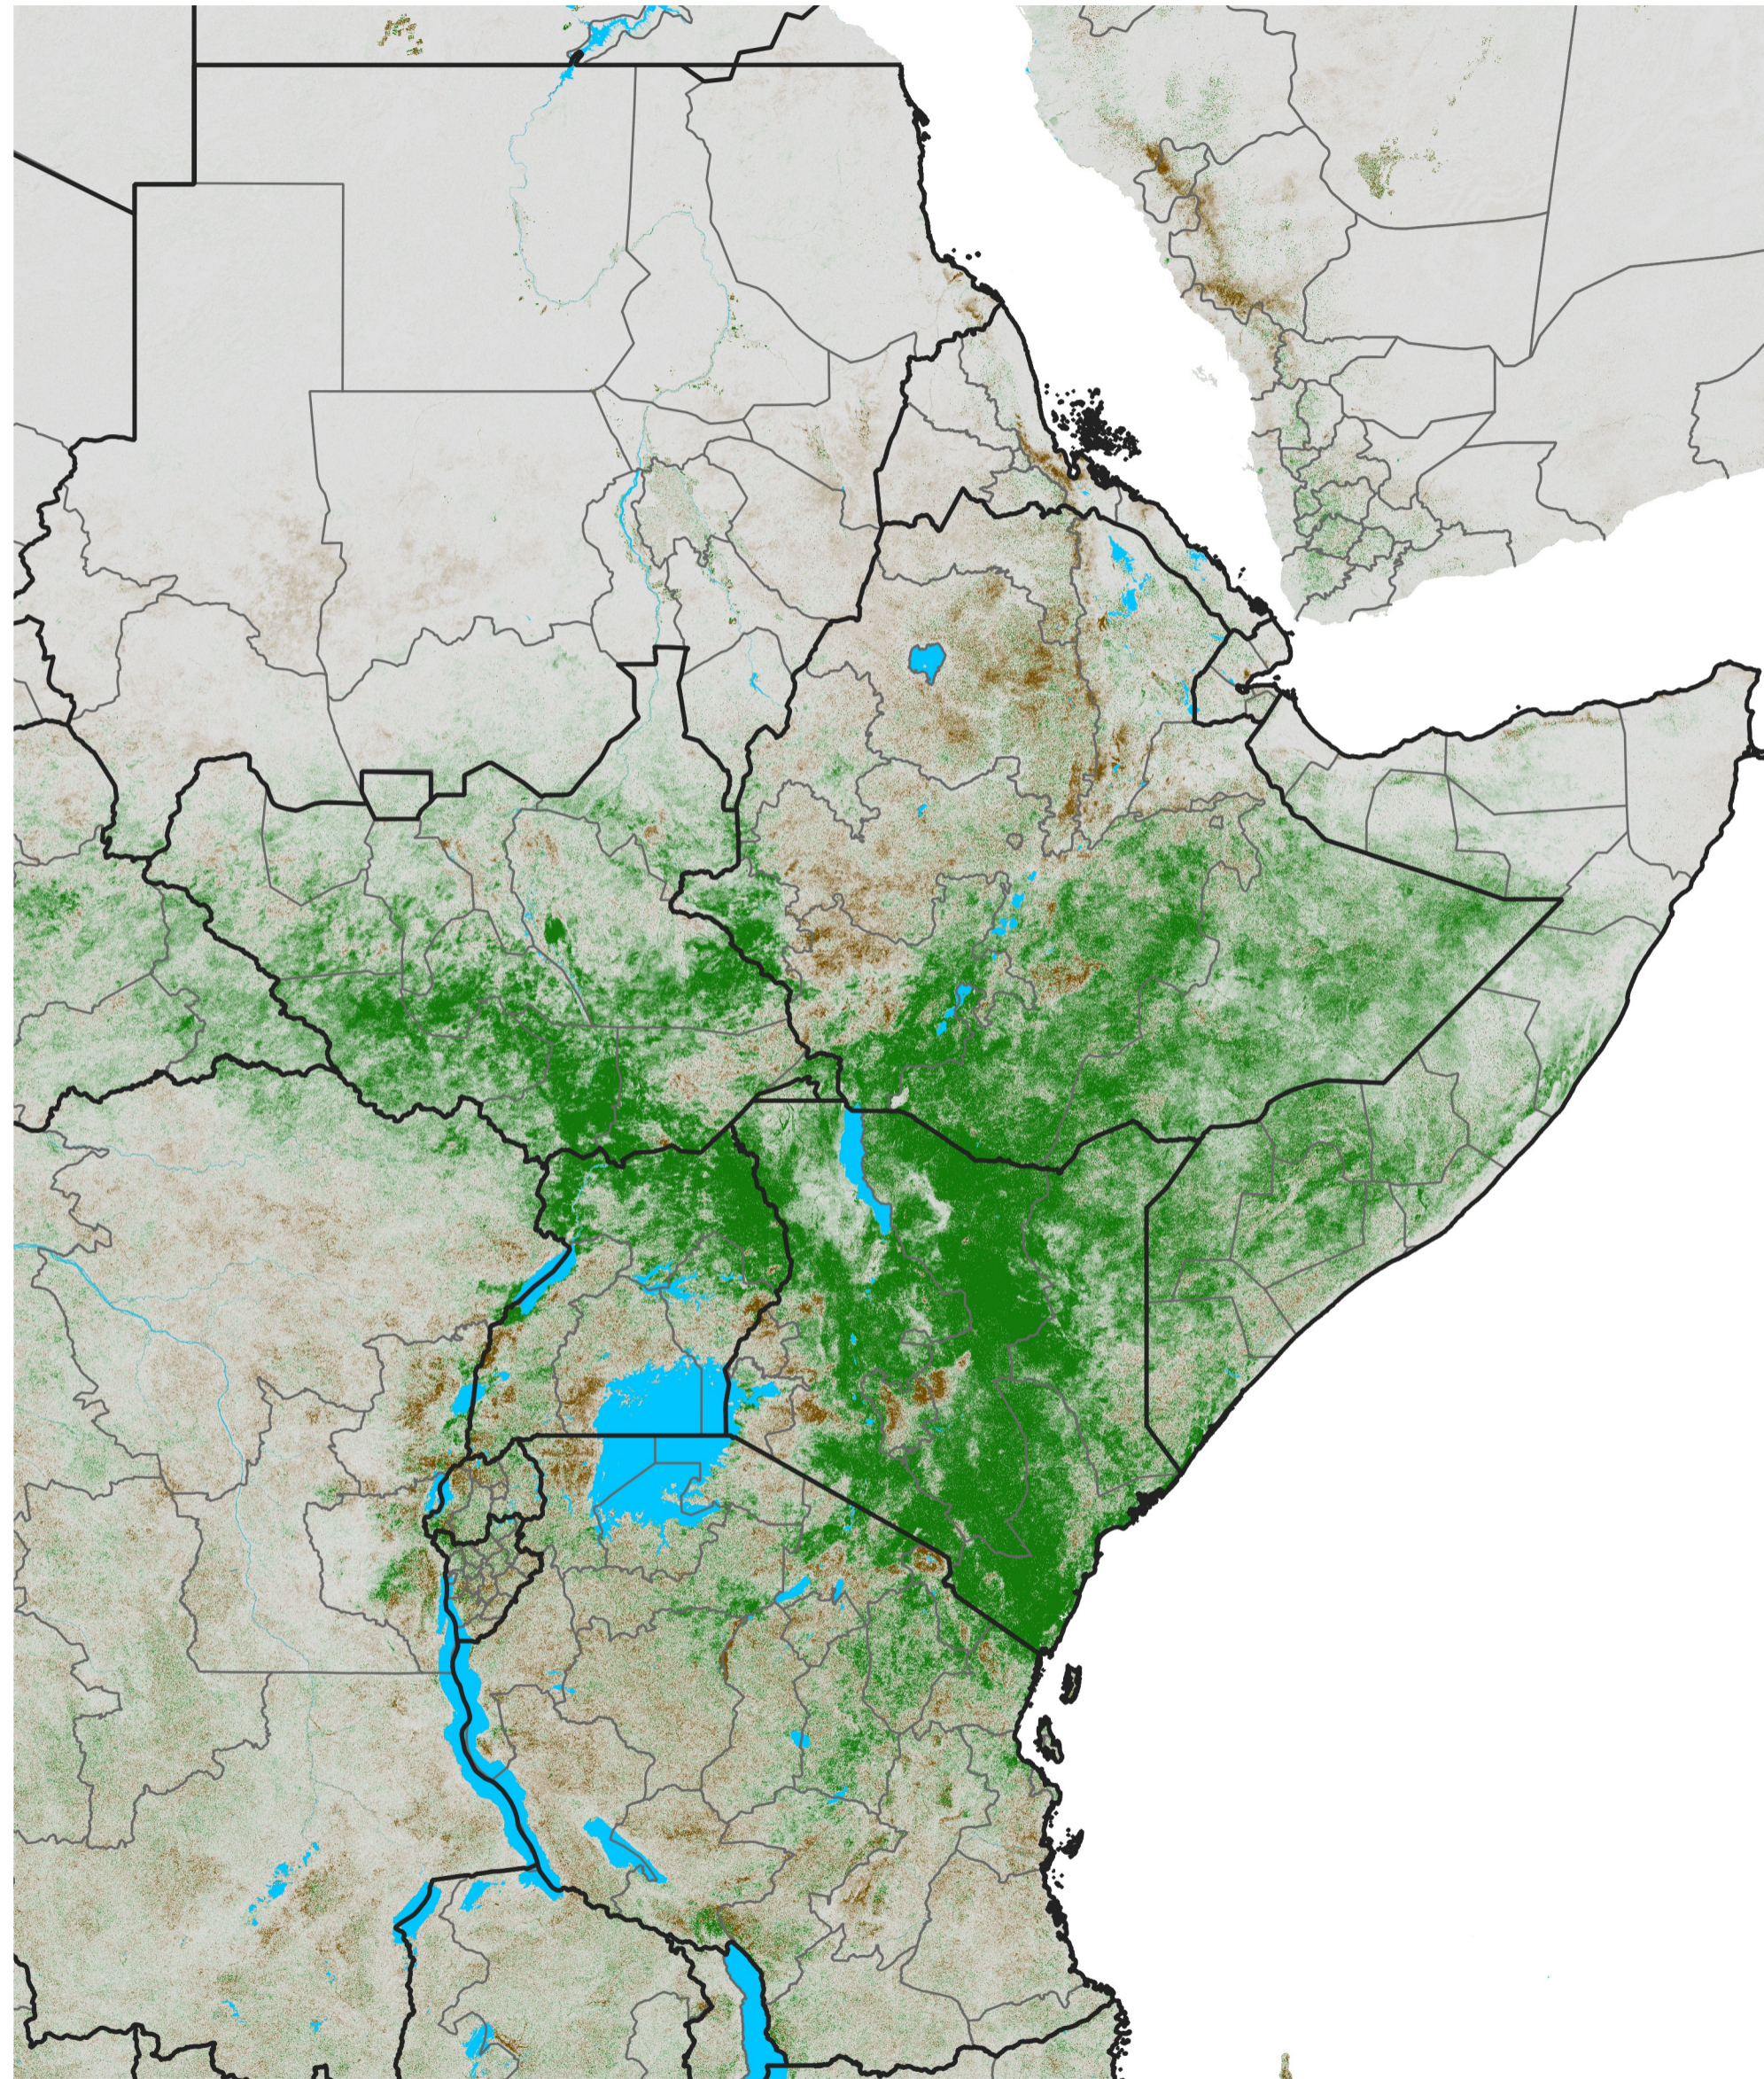

East Africa NDVI Difference

2018 minus 2017

Period 20 / Apr 01 - 10, 2018

NDVI Difference

< -0.3 -0.2 -0.1 -0.05 0.05 0.1 0.2 >0.3

Negative

No Difference

Positive