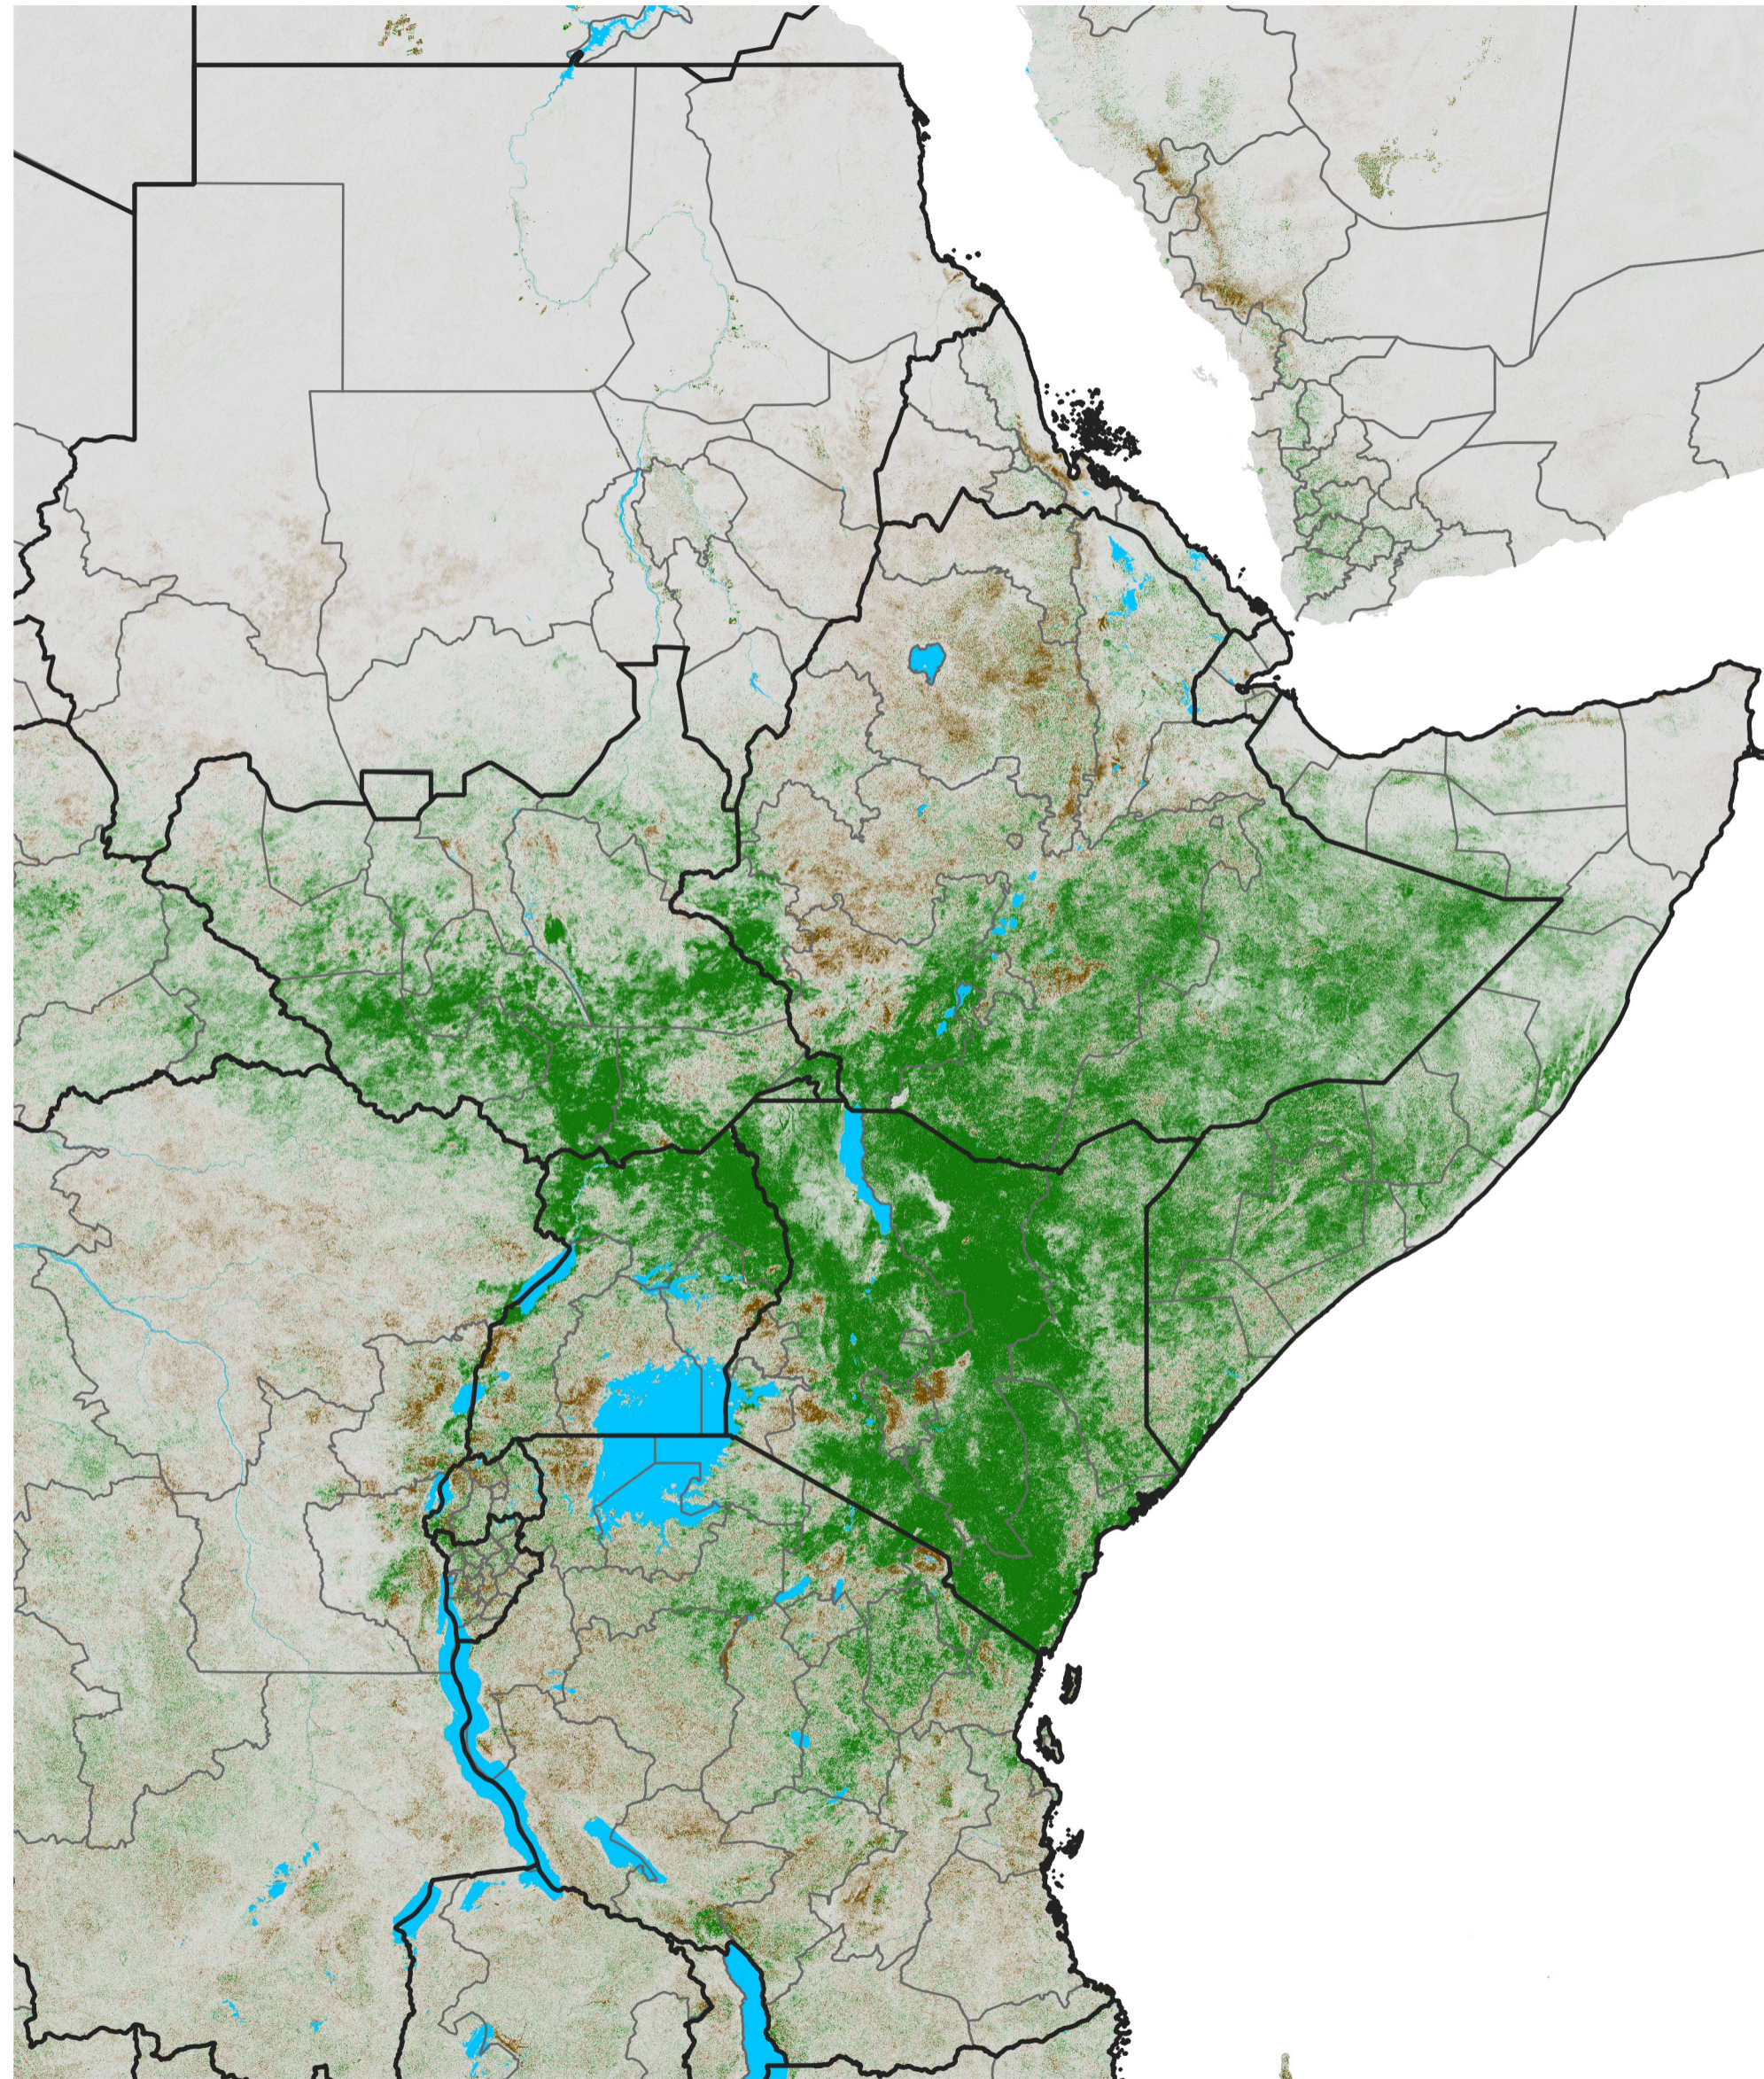

# East Africa NDVI Difference

2018 minus 2017

Period 21 / Apr 06 - 15, 2018

## NDVI Difference

< -0.3   -0.2   -0.1   -0.05   0.05   0.1   0.2   >0.3

Negative

No Difference

Positive