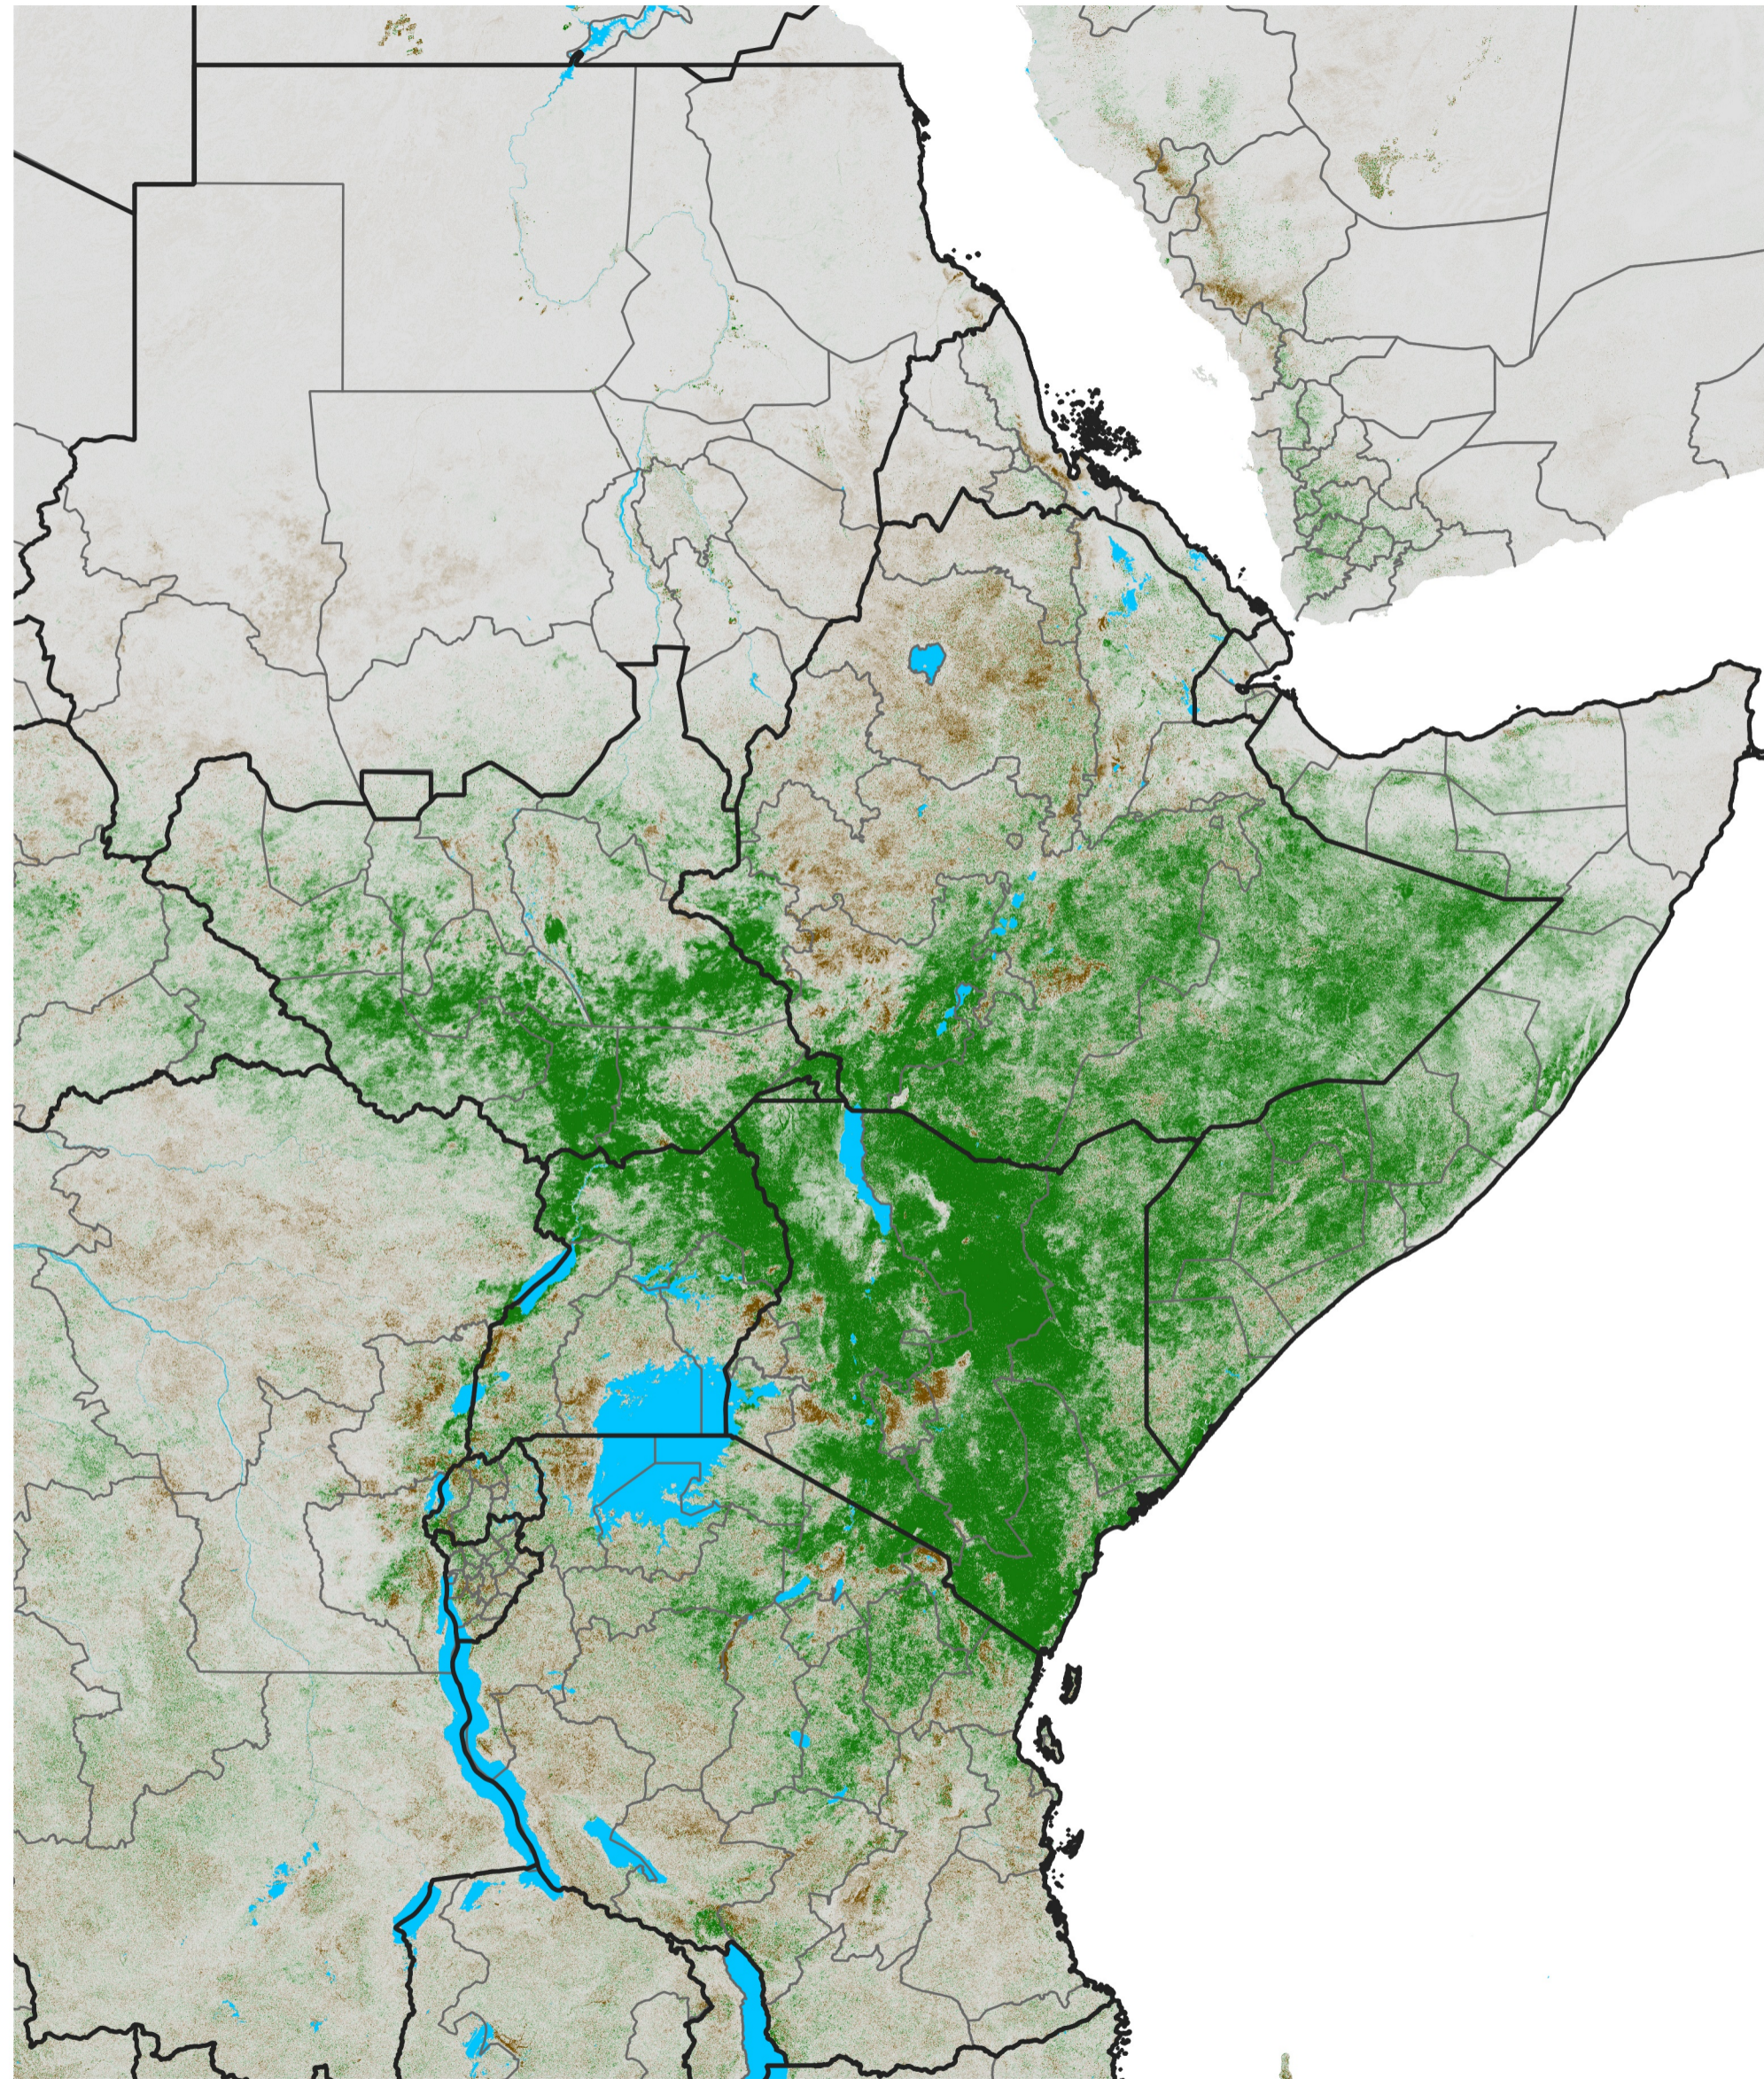

# East Africa NDVI Difference

2018 minus 2017

Period 22 / Apr 11 - 20, 2018

## NDVI Difference

< -0.3   -0.2   -0.1   -0.05   0.05   0.1   0.2   >0.3

Negative

No Difference

Positive