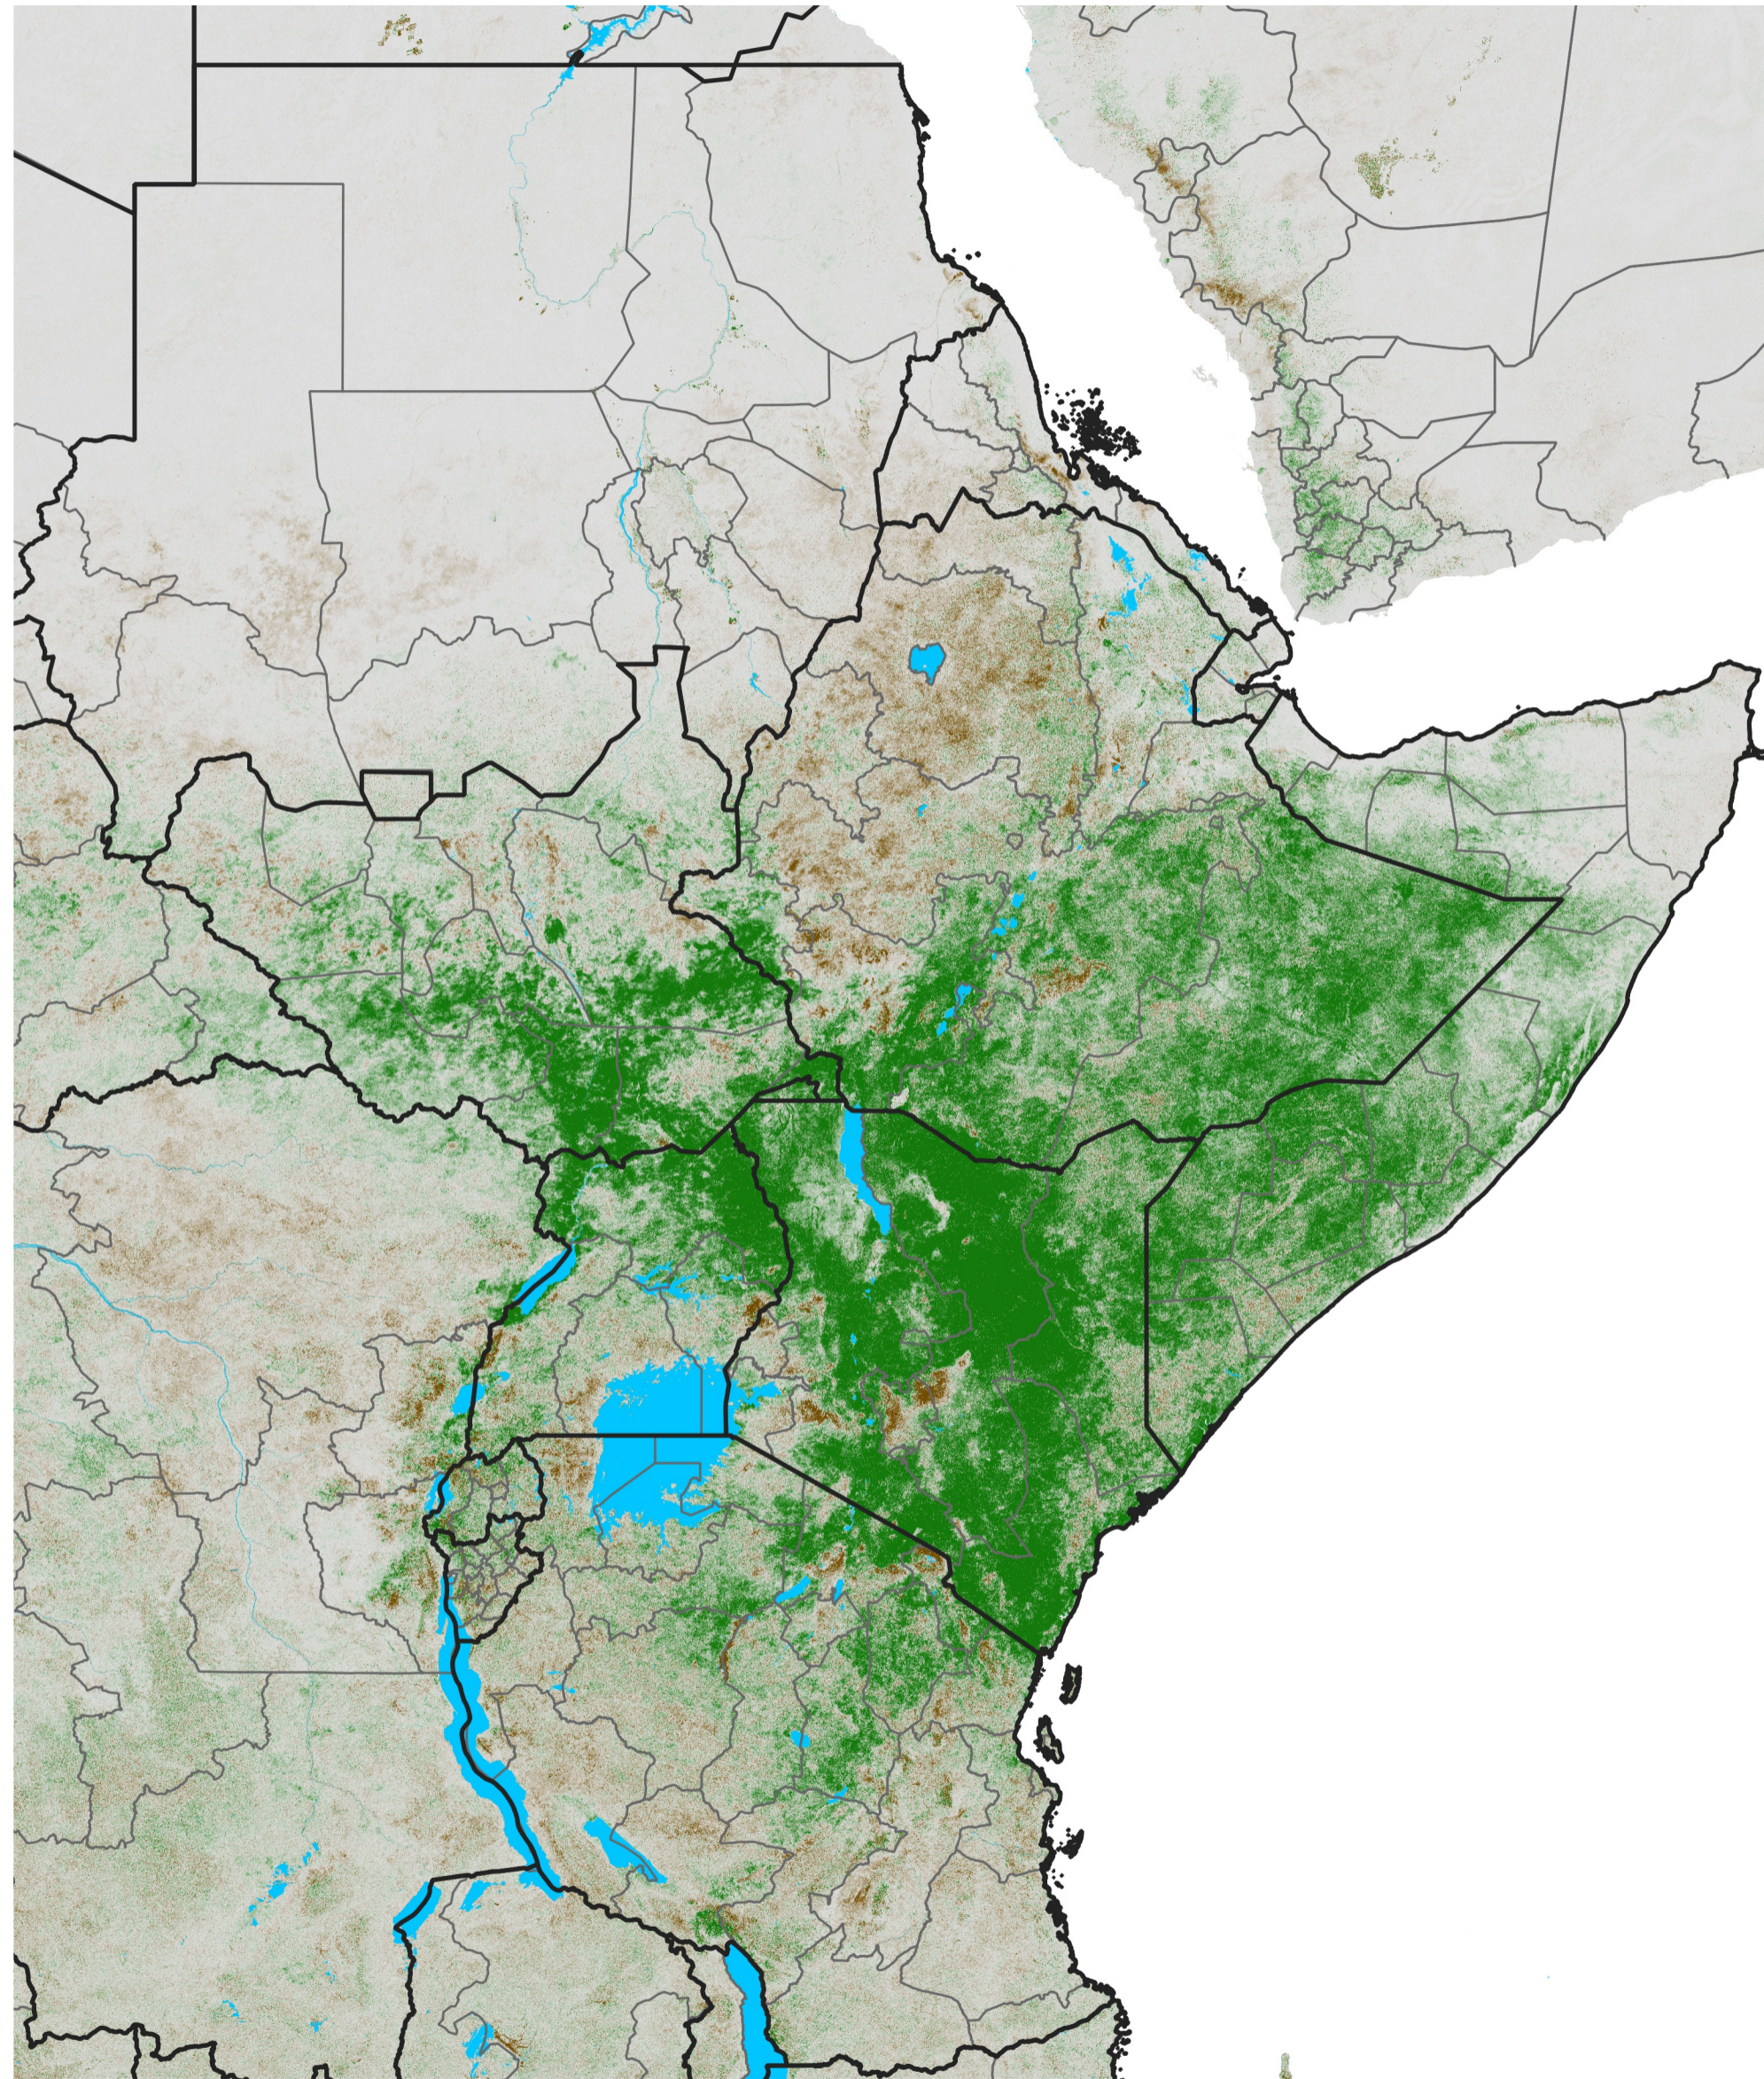

East Africa NDVI Difference

2018 minus 2017

Period 23 / Apr 16 - 25, 2018

NDVI Difference

< -0.3 -0.2 -0.1 -0.05 0.05 0.1 0.2 >0.3

Negative

No Difference

Positive