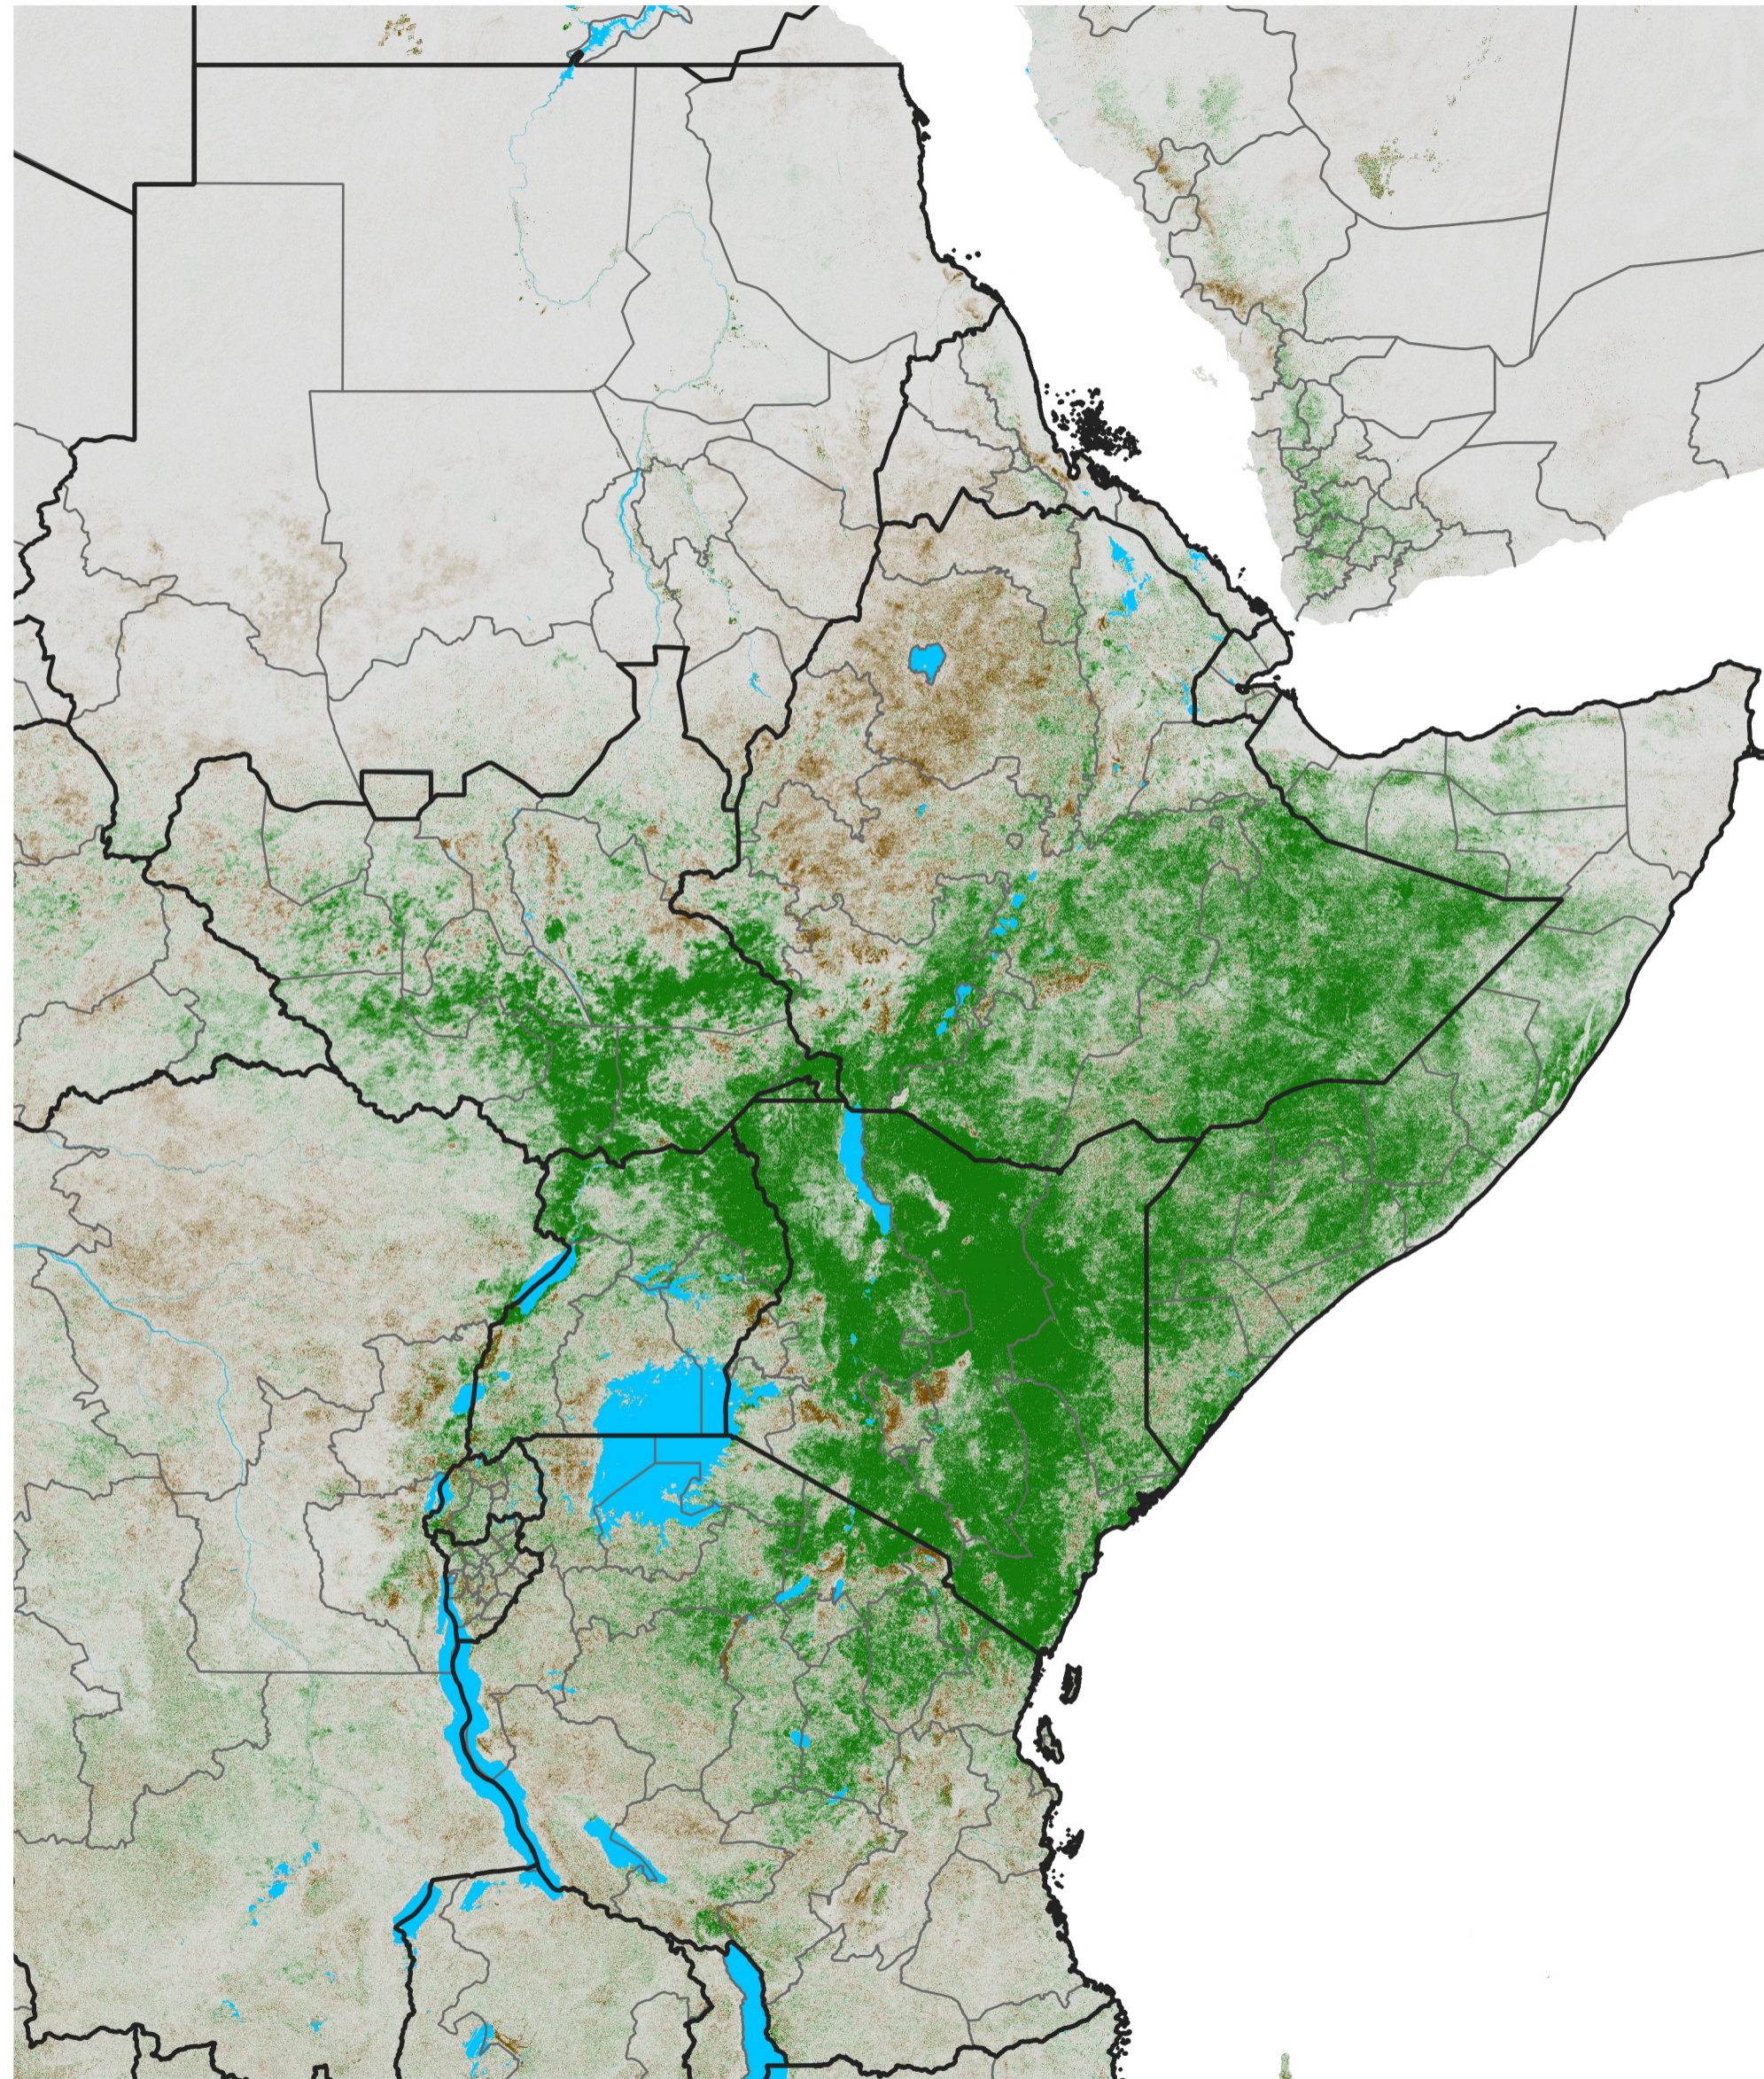

East Africa NDVI Difference

2018 minus 2017

Period 24 / Apr 21 - 30, 2018

NDVI Difference

< -0.3 -0.2 -0.1 -0.05 0.05 0.1 0.2 >0.3

Negative

No Difference

Positive