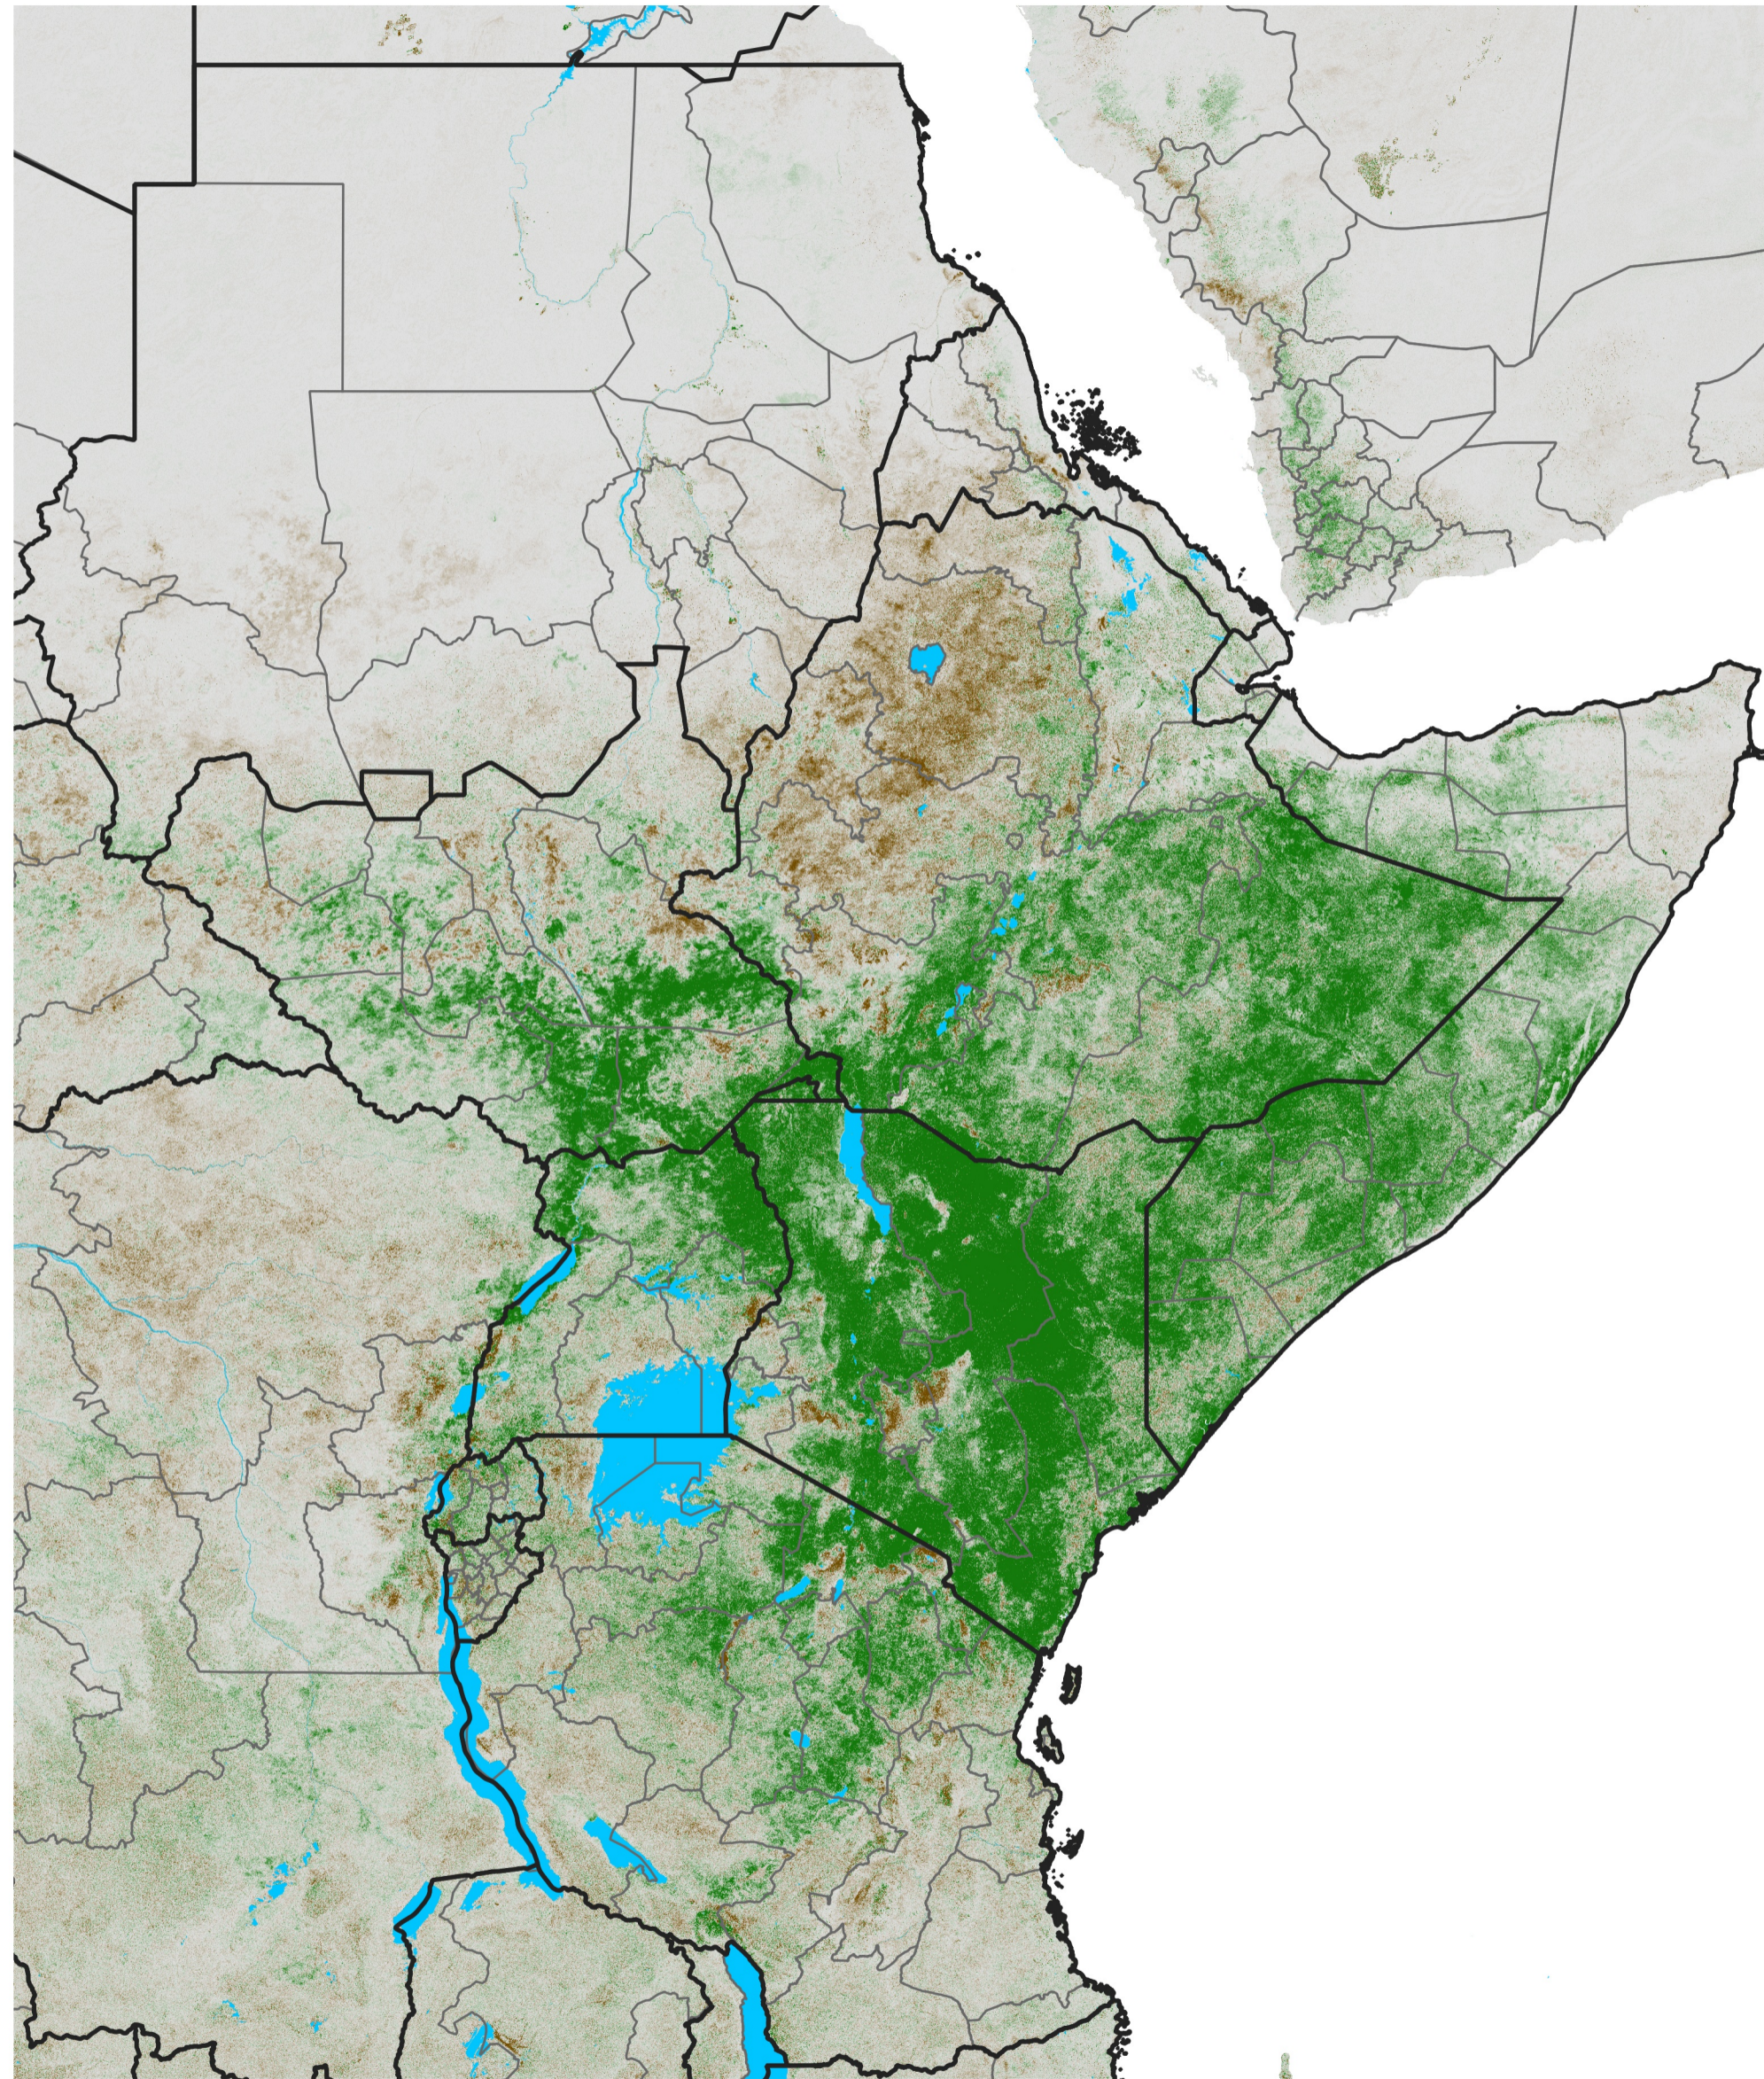

East Africa NDVI Difference

2018 minus 2017

Period 25 / Apr 26 - May 05, 2018

NDVI Difference

< -0.3 -0.2 -0.1 -0.05 0.05 0.1 0.2 >0.3

Negative

No Difference

Positive