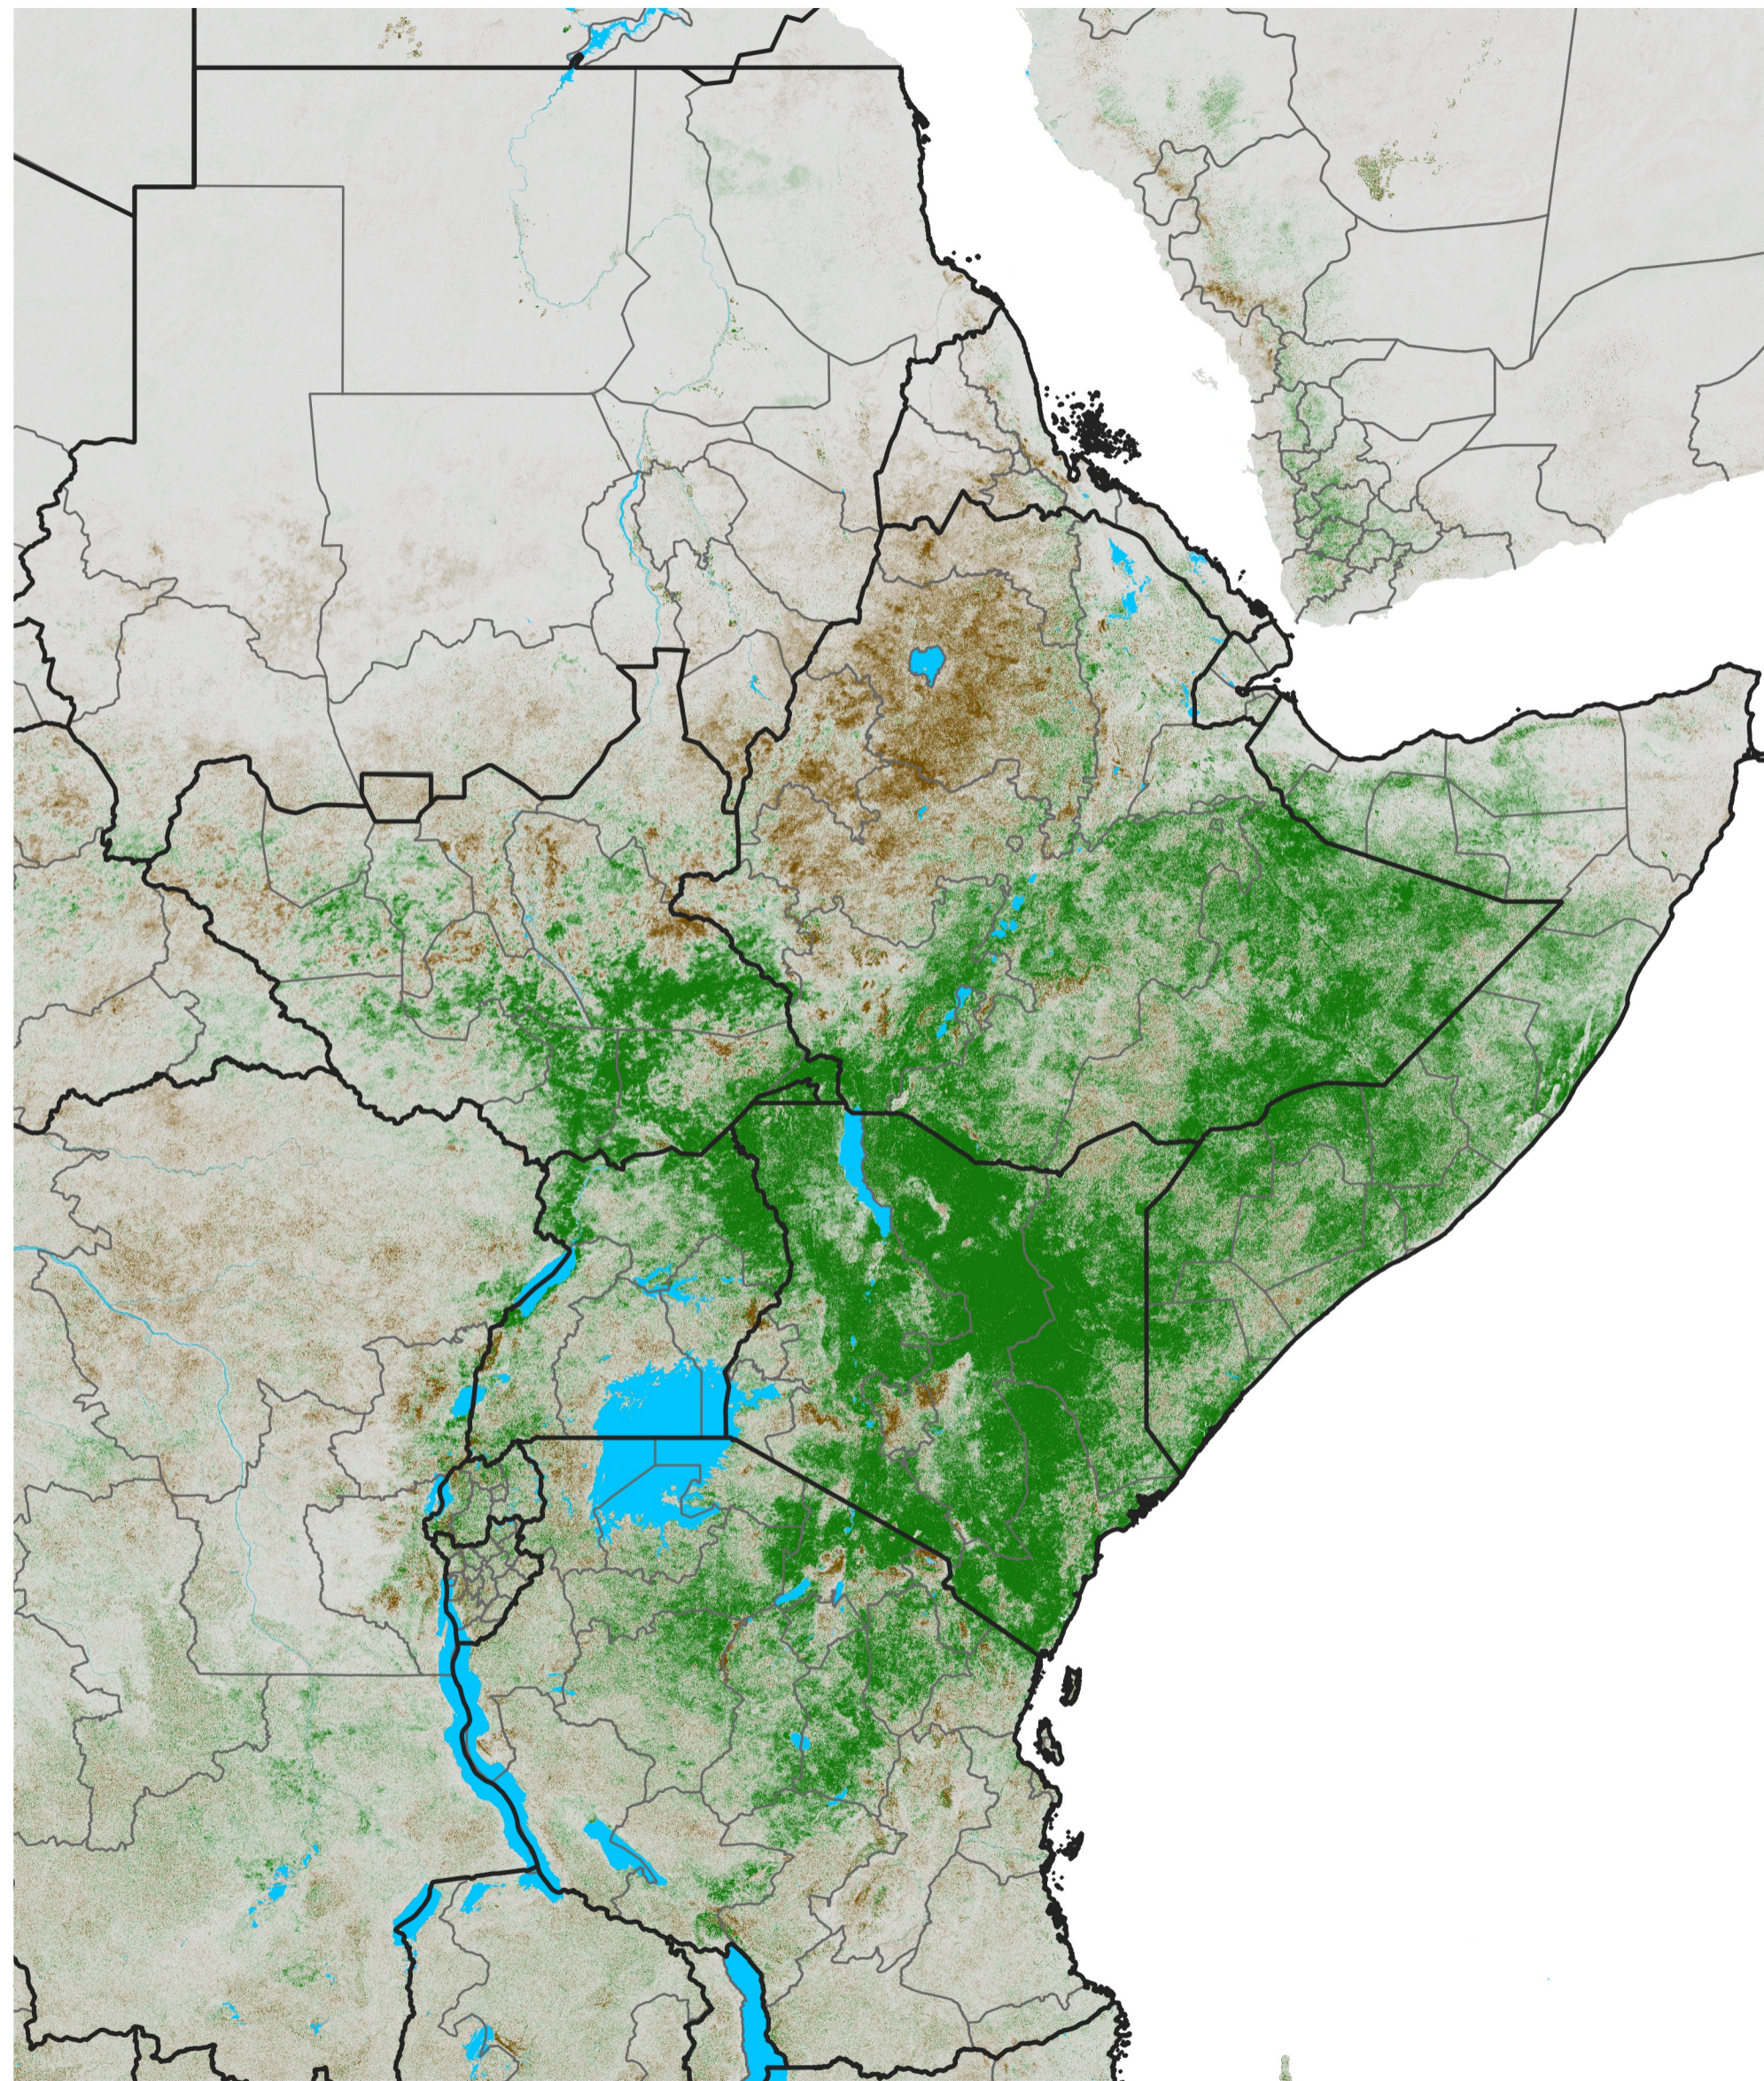

East Africa NDVI Difference

2018 minus 2017

Period 26 / May 01 - 10, 2018

NDVI Difference

< -0.3 -0.2 -0.1 -0.05 0.05 0.1 0.2 >0.3

Negative

No Difference

Positive