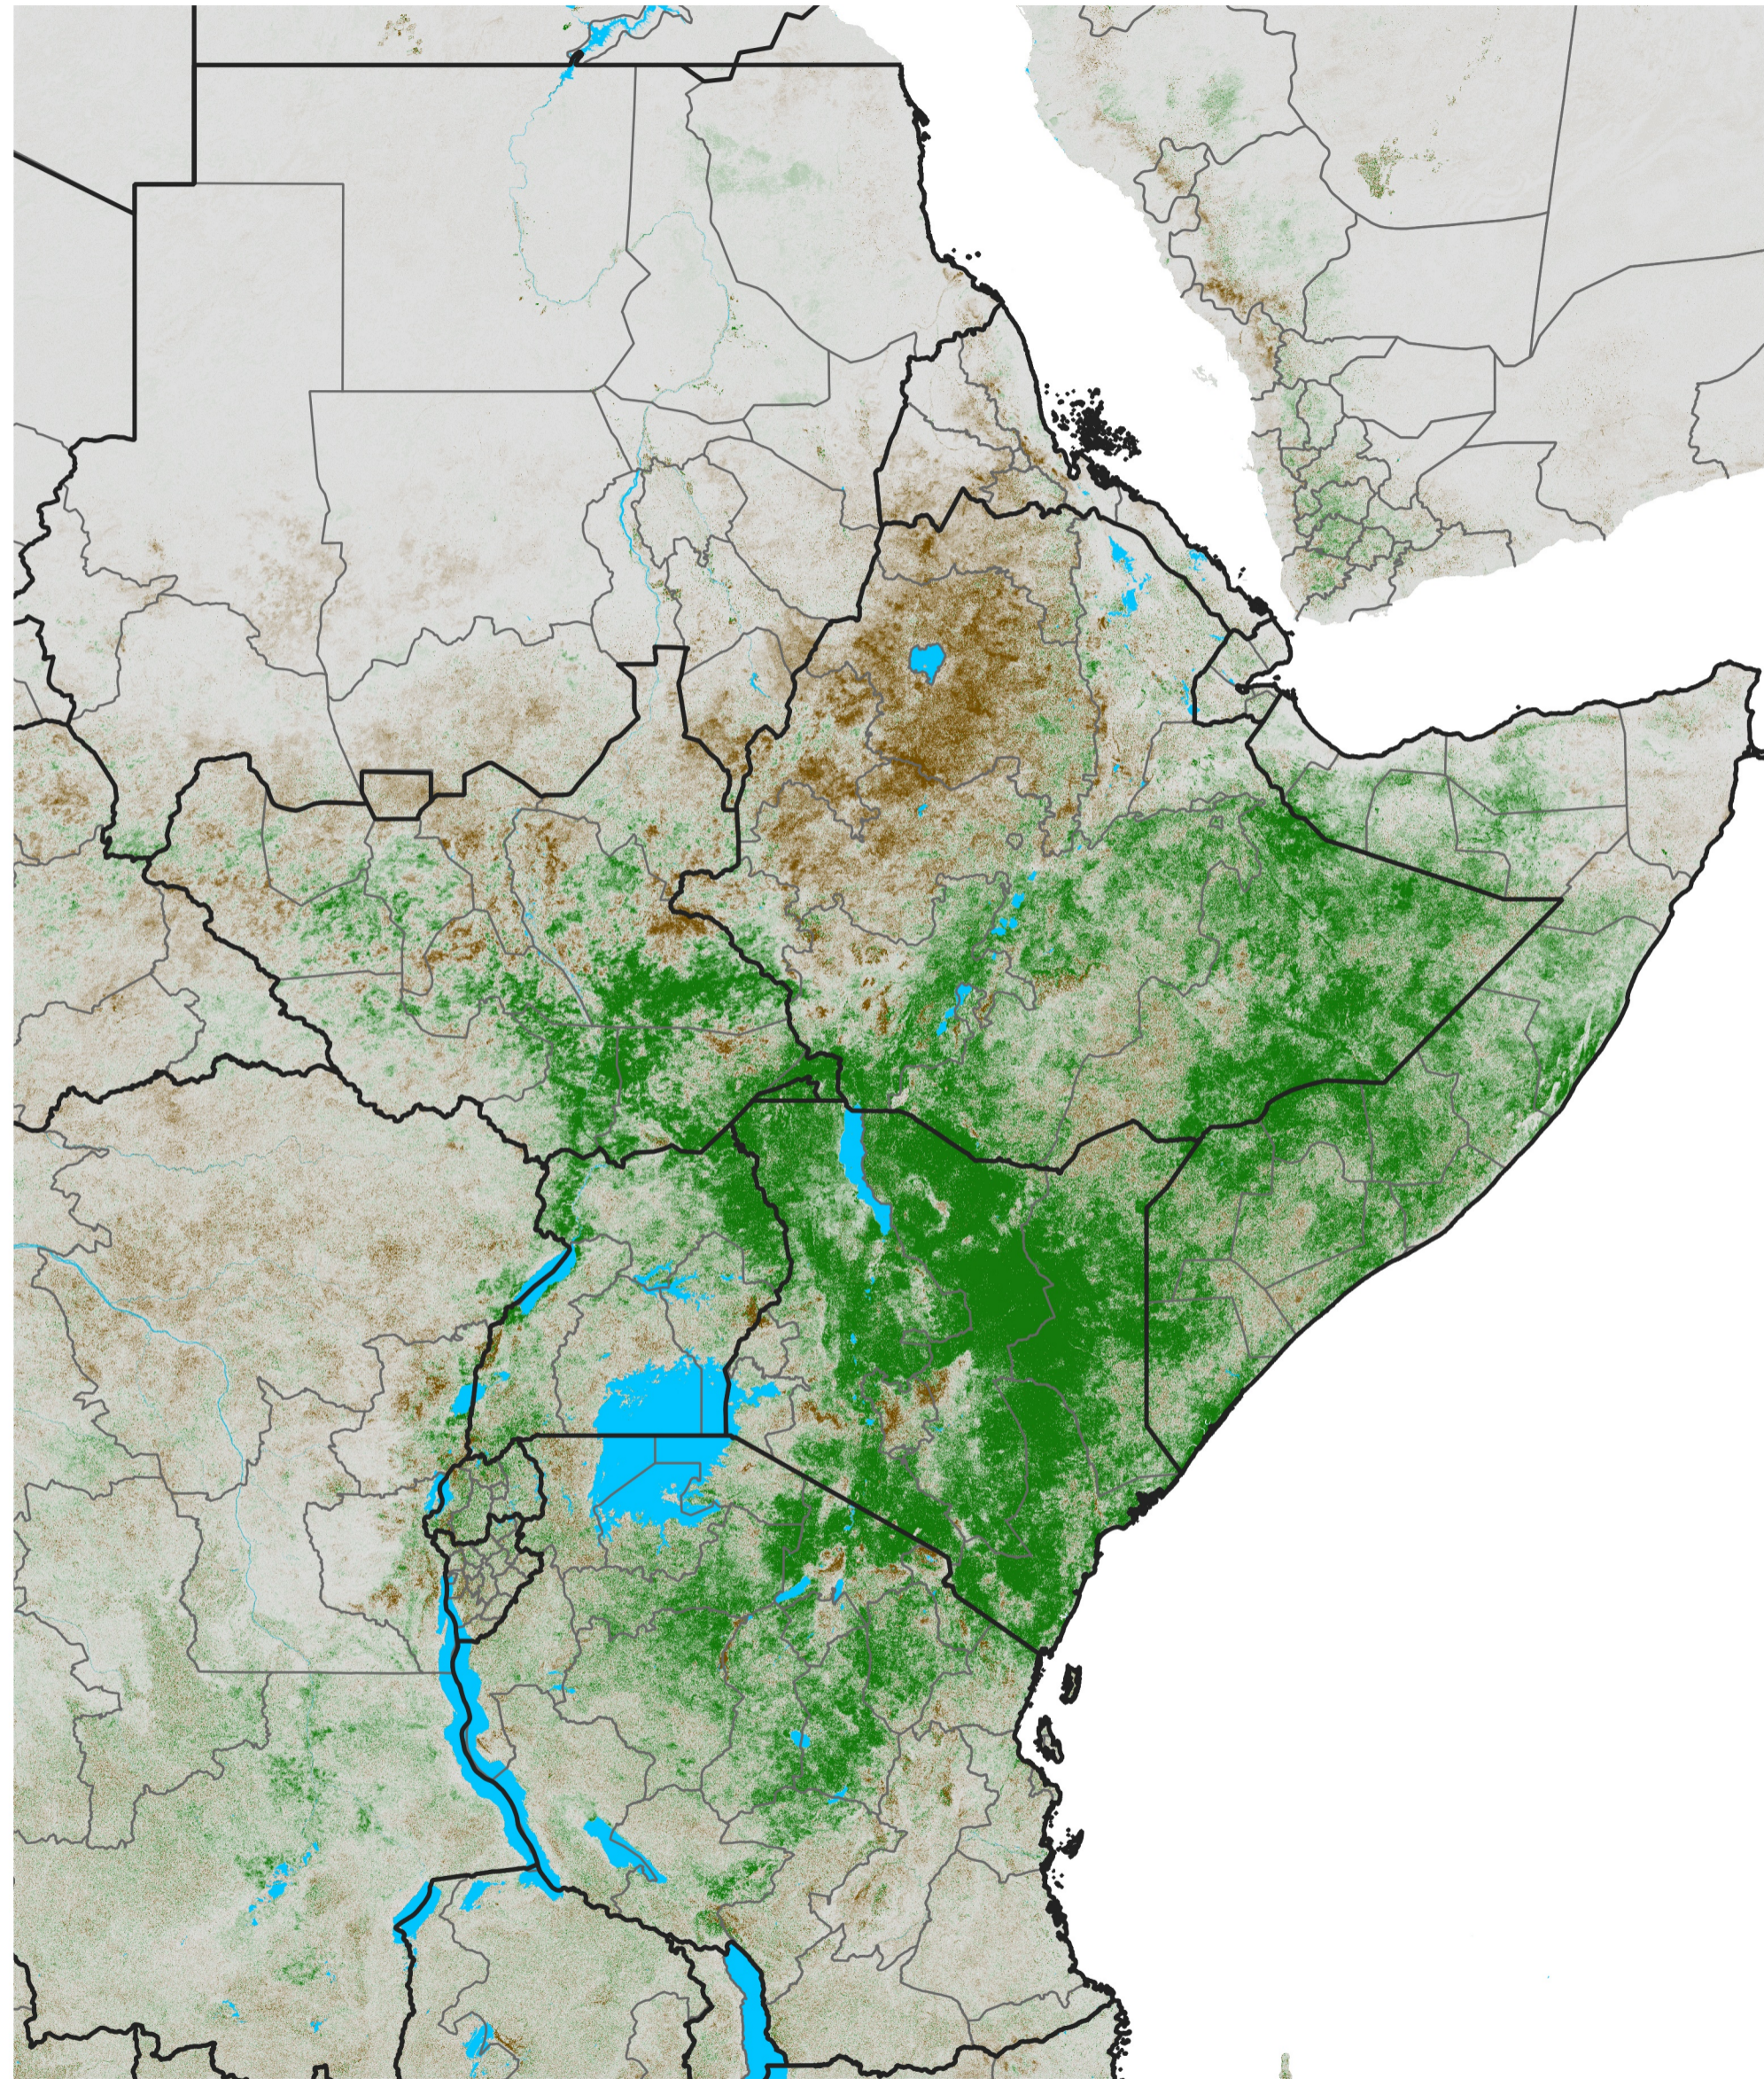

East Africa NDVI Difference

2018 minus 2017

Period 27 / May 06 - 15, 2018

NDVI Difference

< -0.3 -0.2 -0.1 -0.05 0.05 0.1 0.2 >0.3

Negative

No Difference

Positive