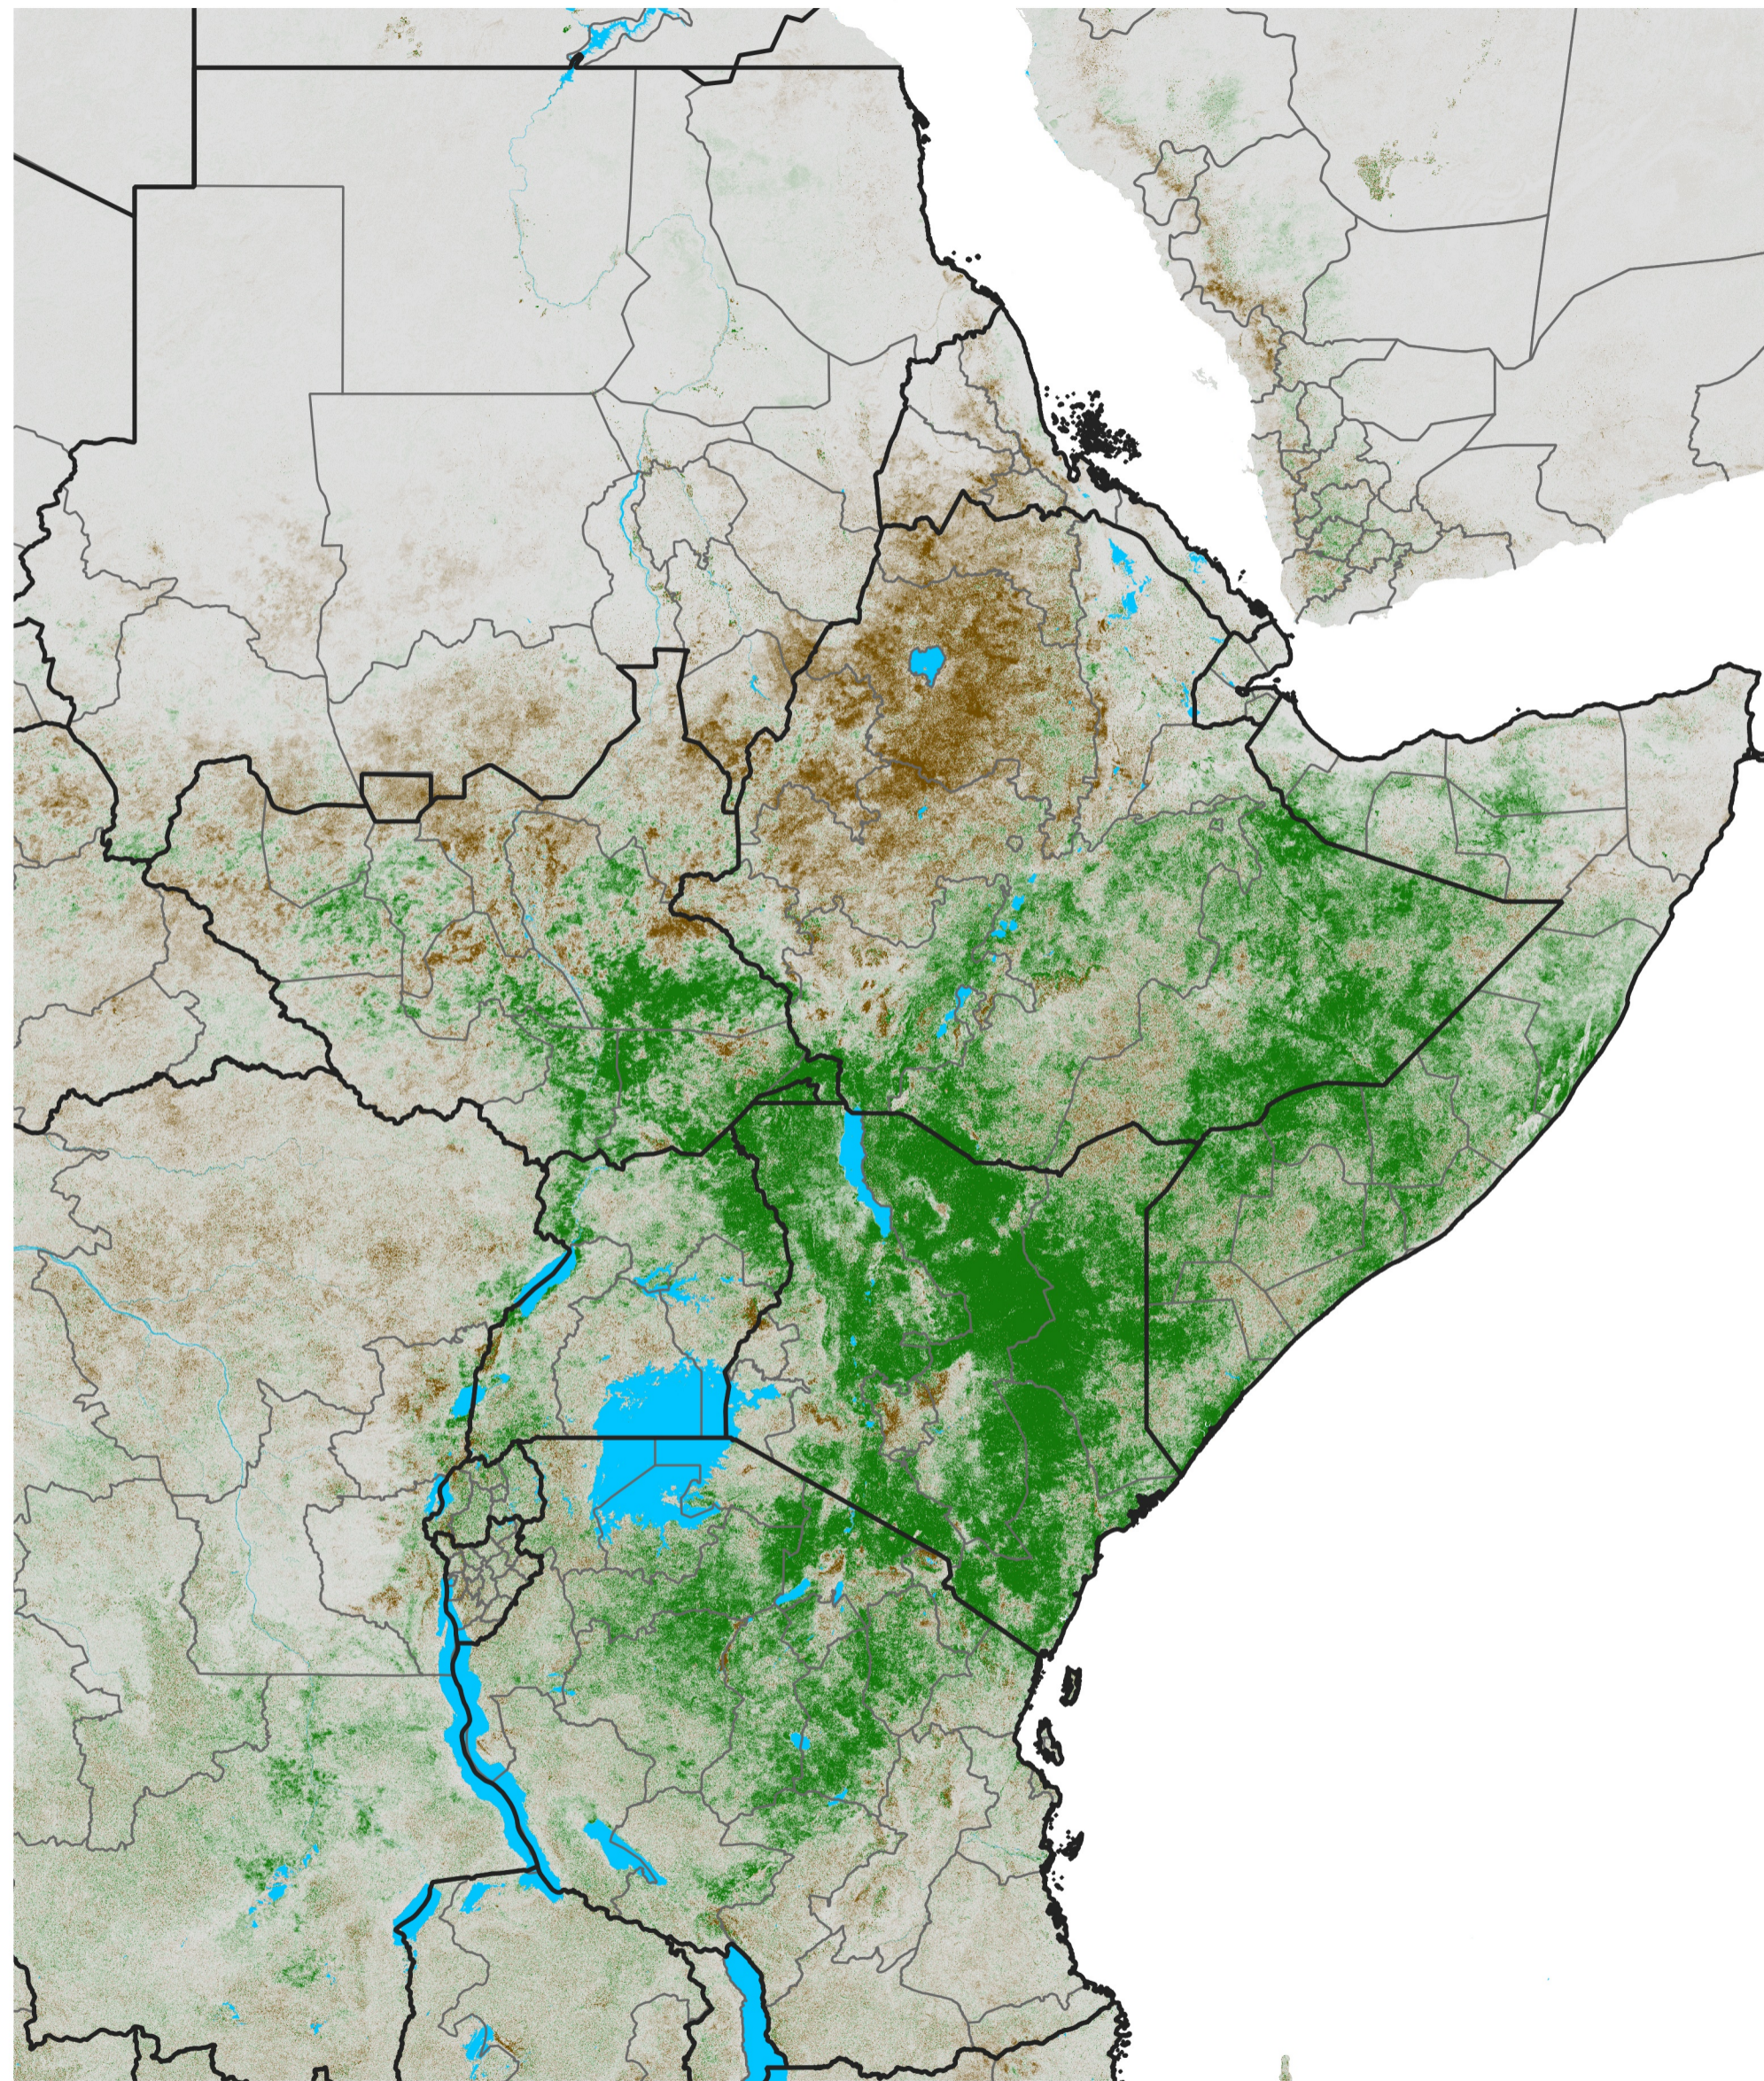

East Africa NDVI Difference

2018 minus 2017

Period 28 / May 11 - 20, 2018

NDVI Difference

< -0.3 -0.2 -0.1 -0.05 0.05 0.1 0.2 >0.3

Negative

No Difference

Positive