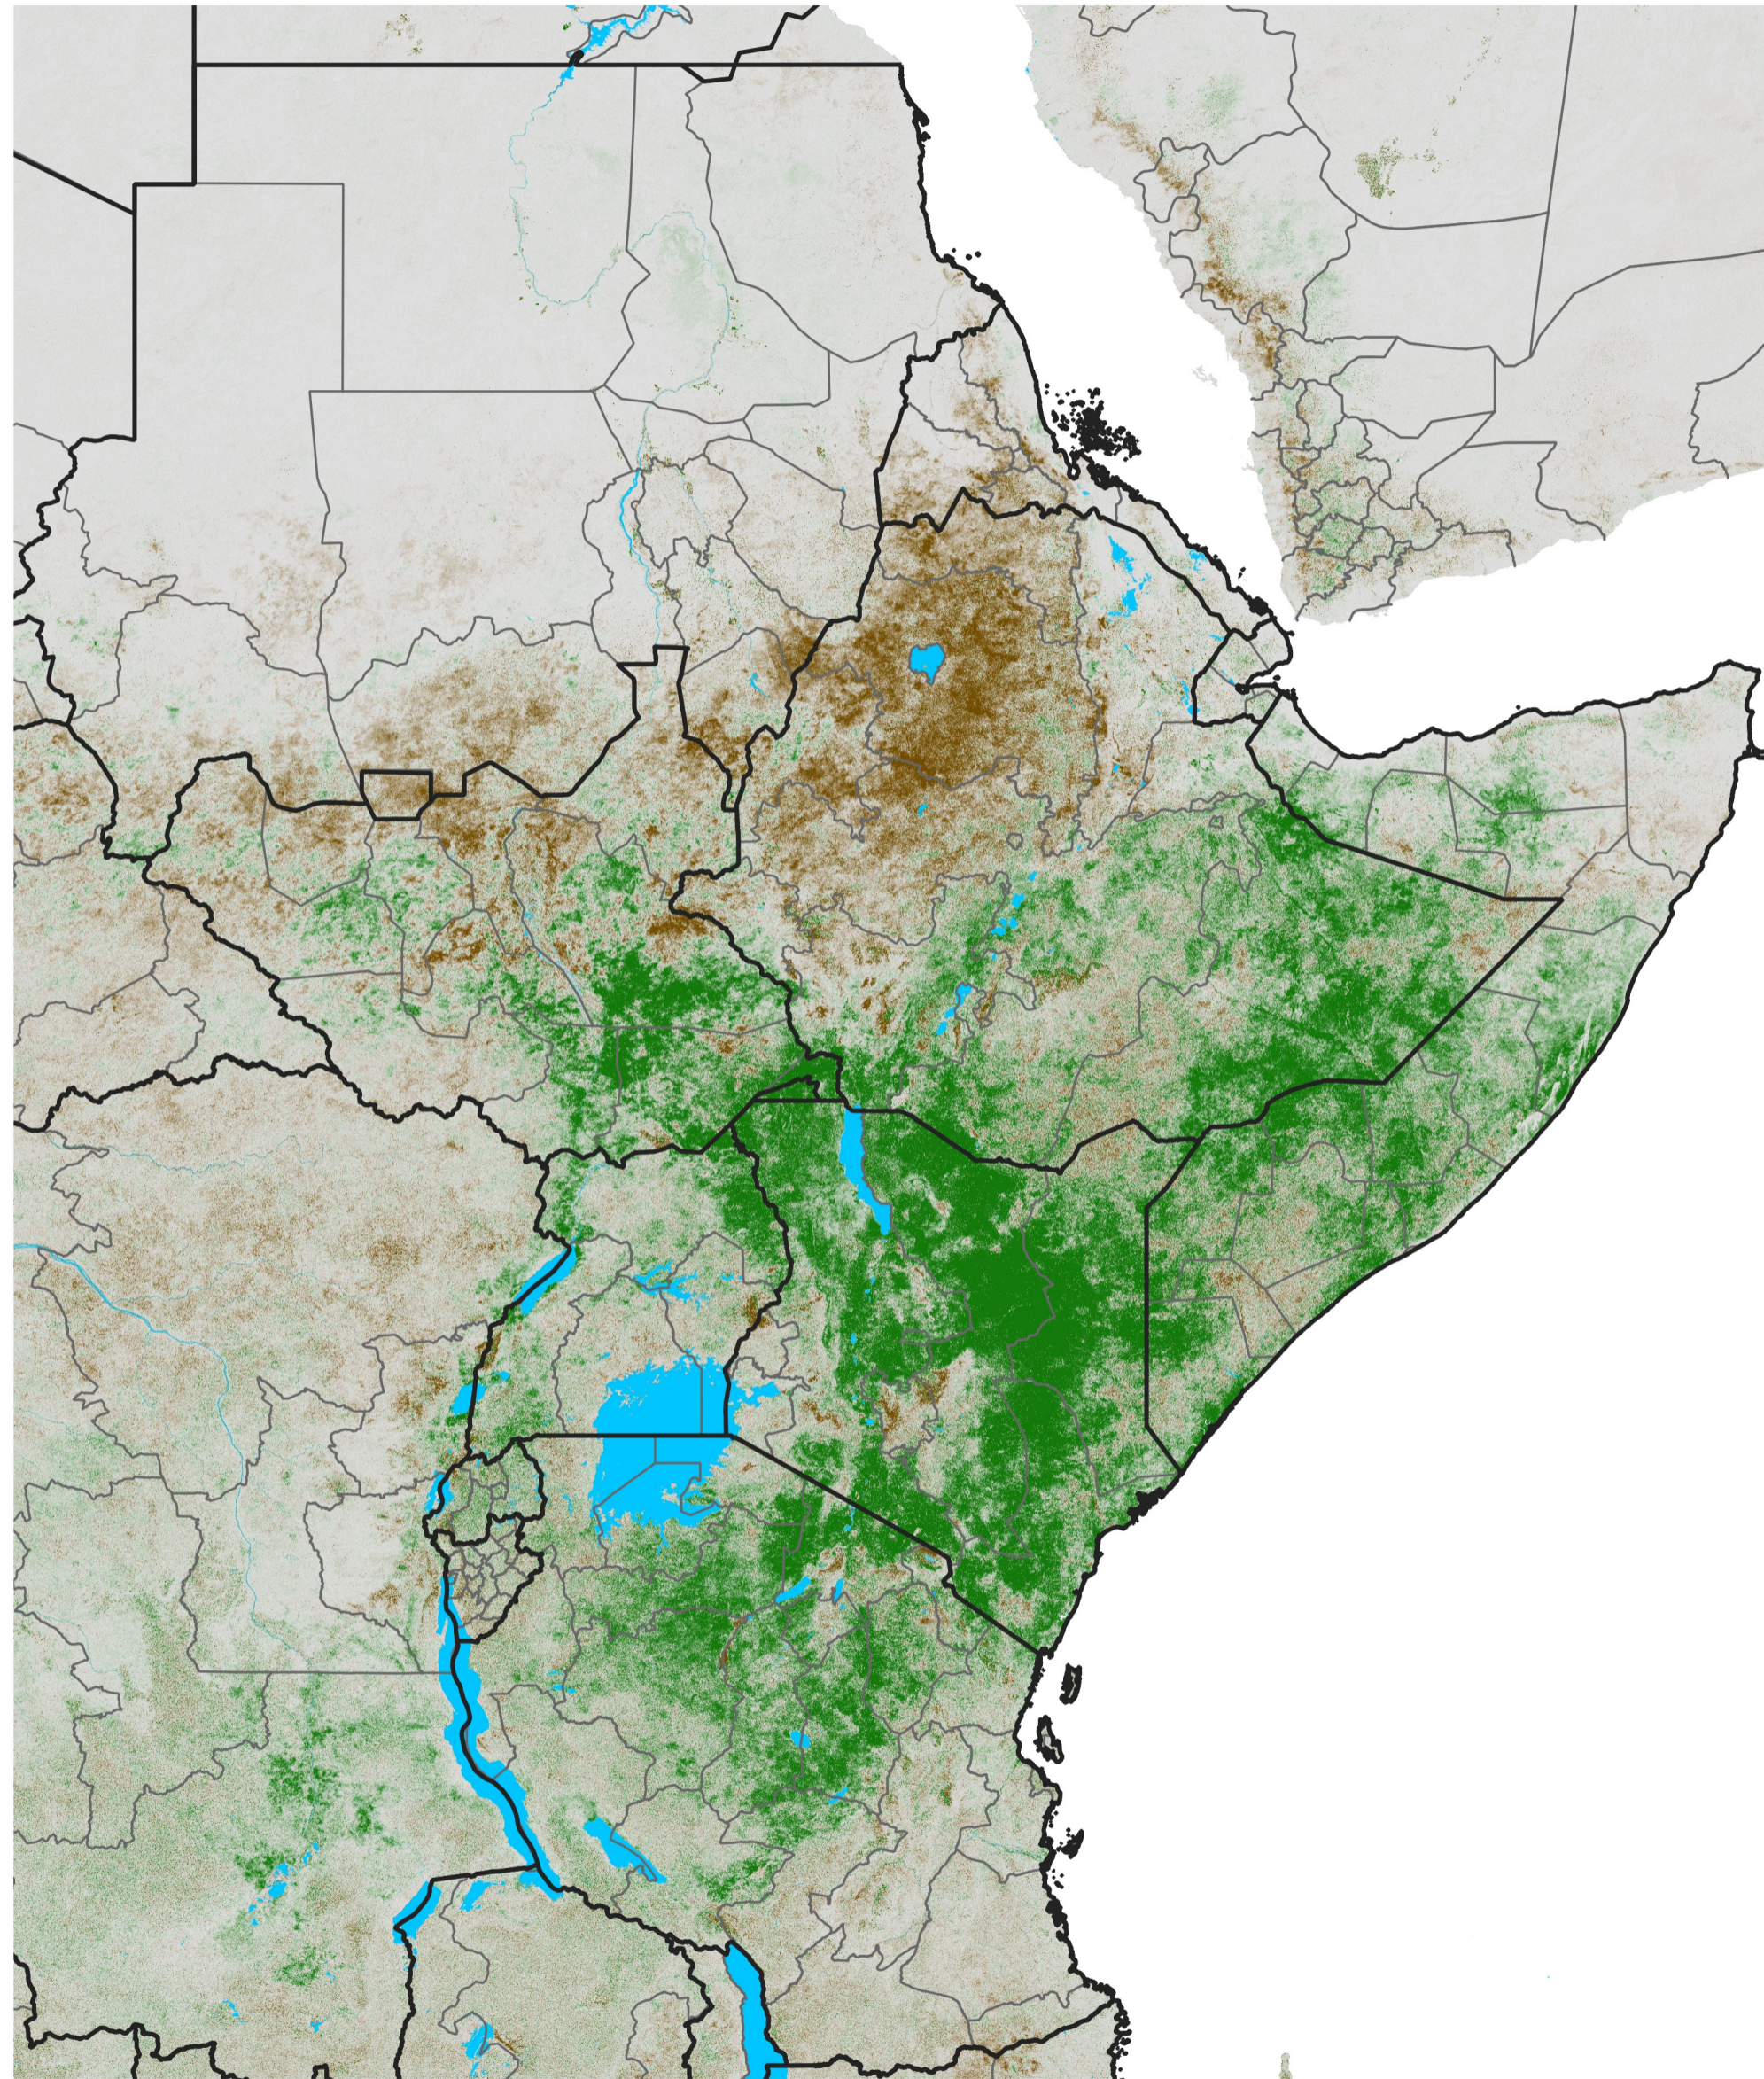

East Africa NDVI Difference

2018 minus 2017

Period 29 / May 16 - 25, 2018

NDVI Difference

< -0.3 -0.2 -0.1 -0.05 0.05 0.1 0.2 >0.3

Negative

No Difference

Positive