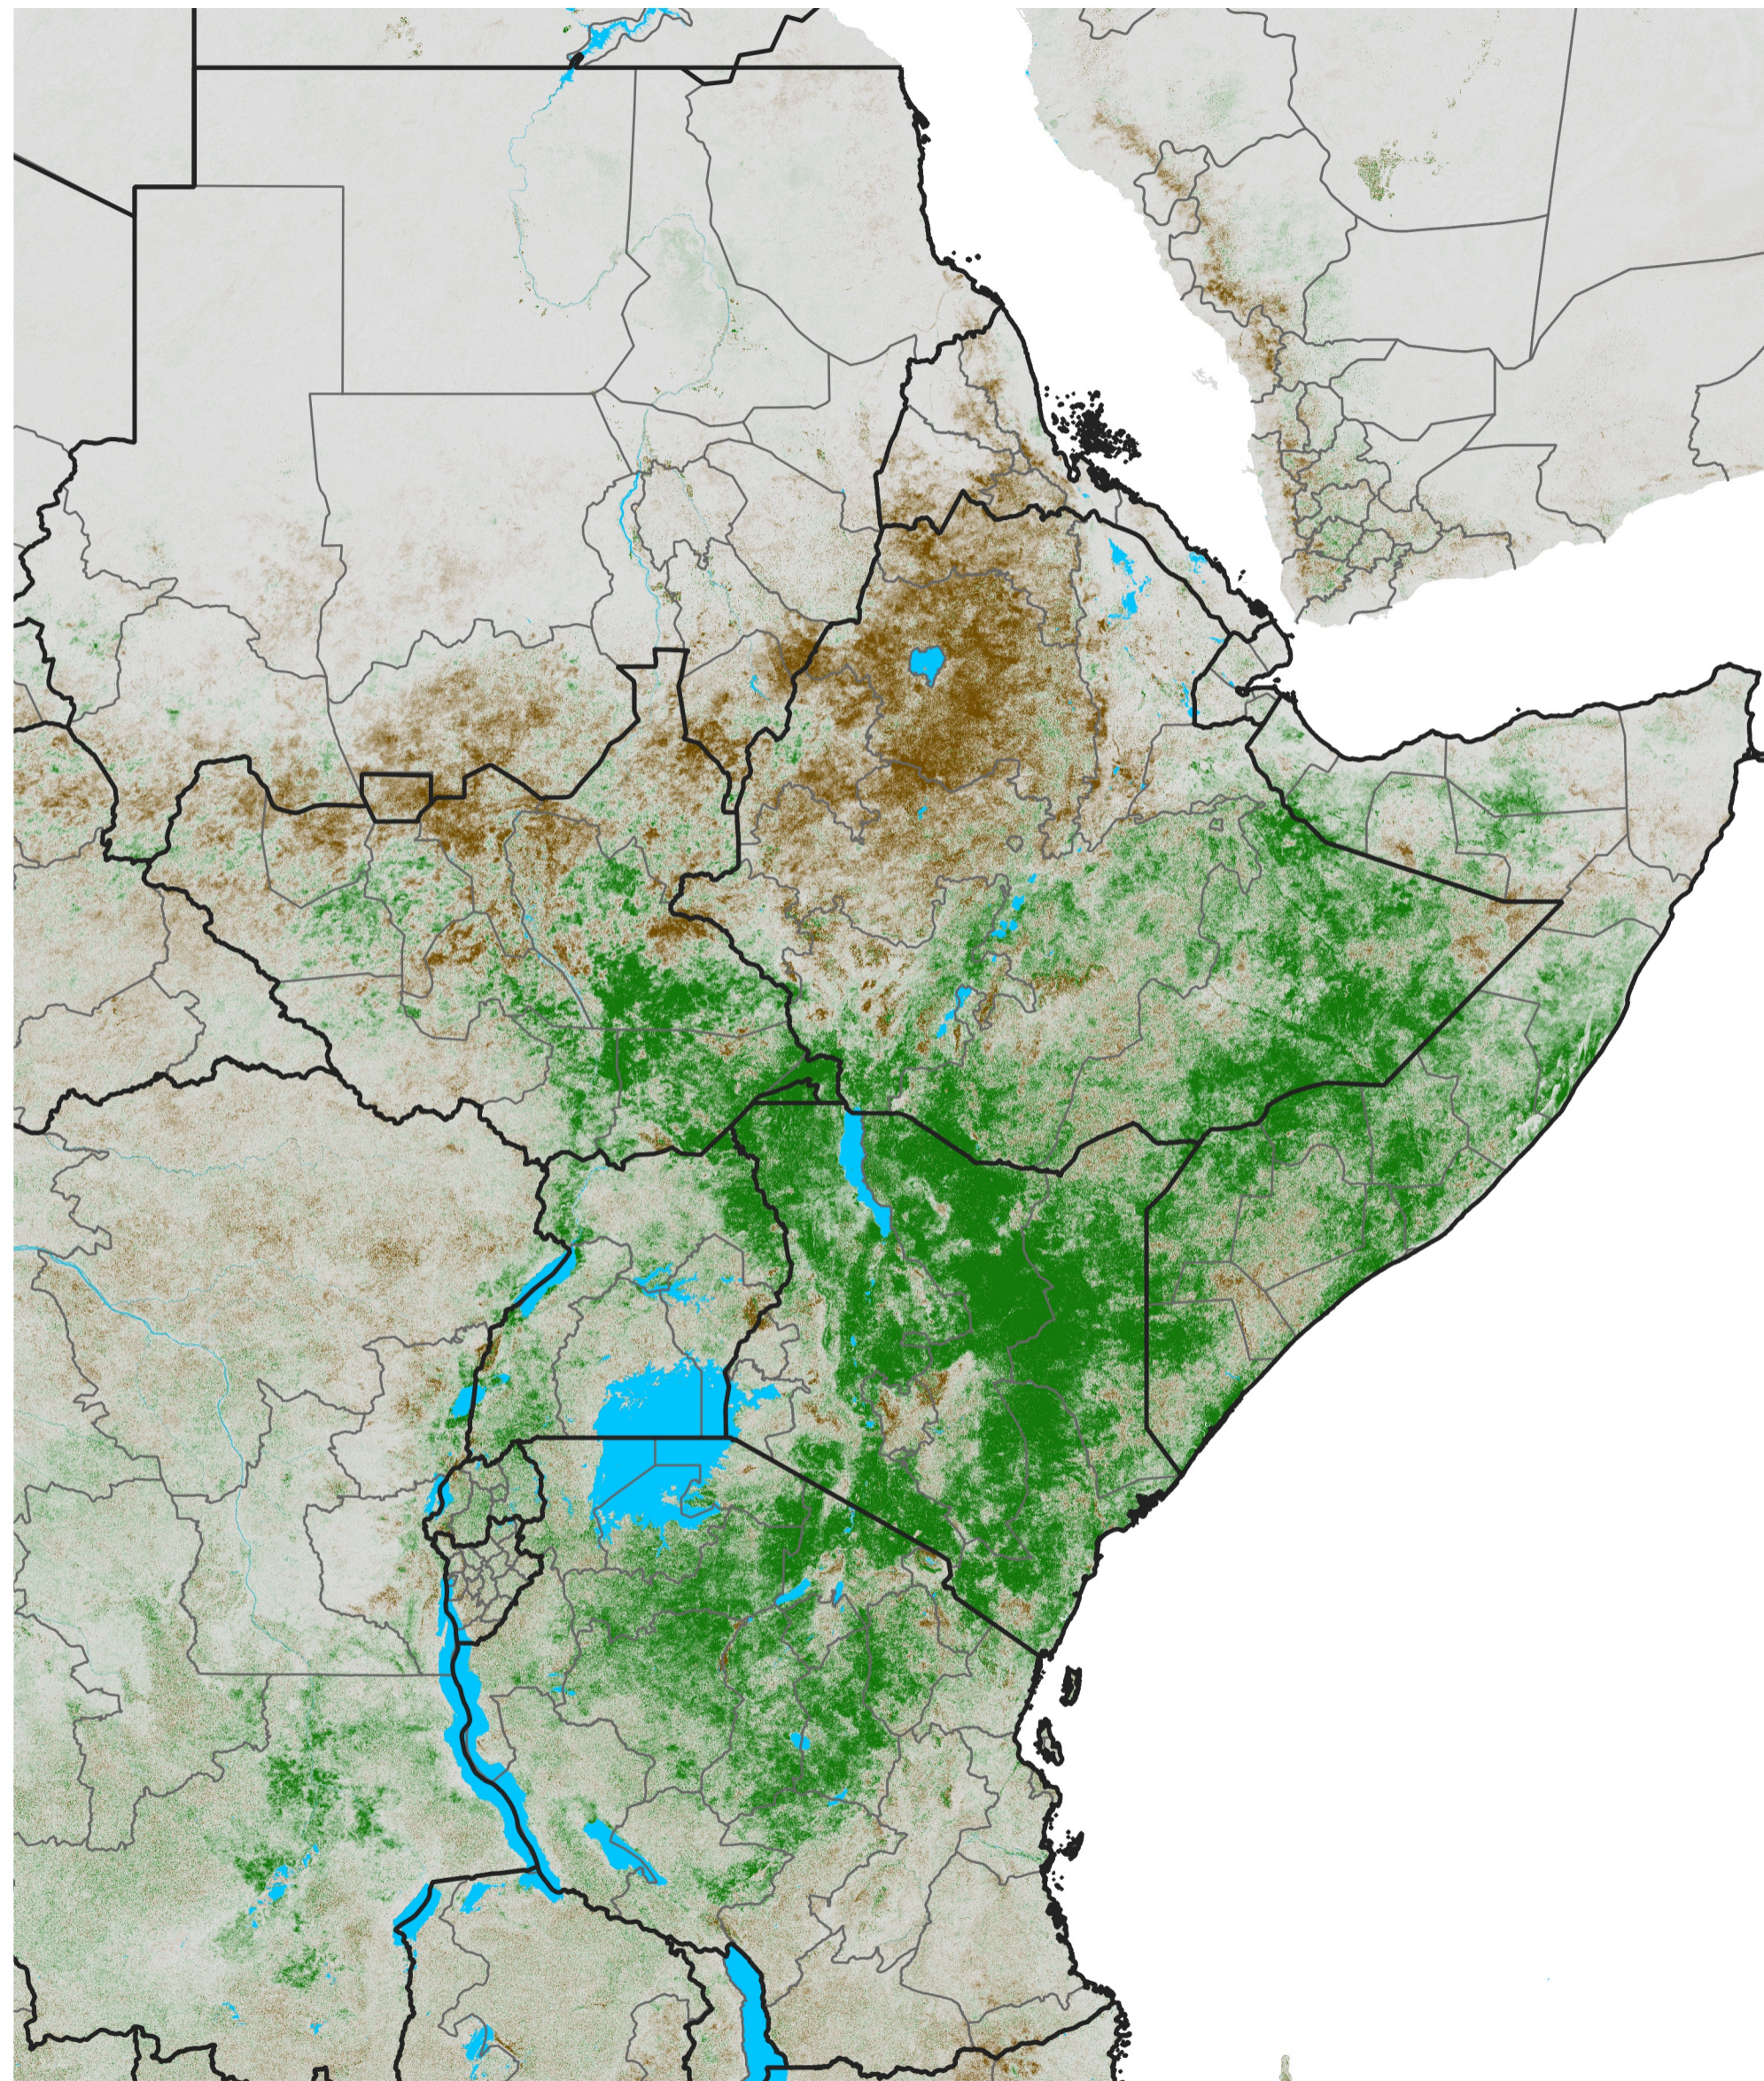

East Africa NDVI Difference

2018 minus 2017

Period 30 / May 21 - 31, 2018

NDVI Difference

< -0.3 -0.2 -0.1 -0.05 0.05 0.1 0.2 >0.3

Negative

No Difference

Positive