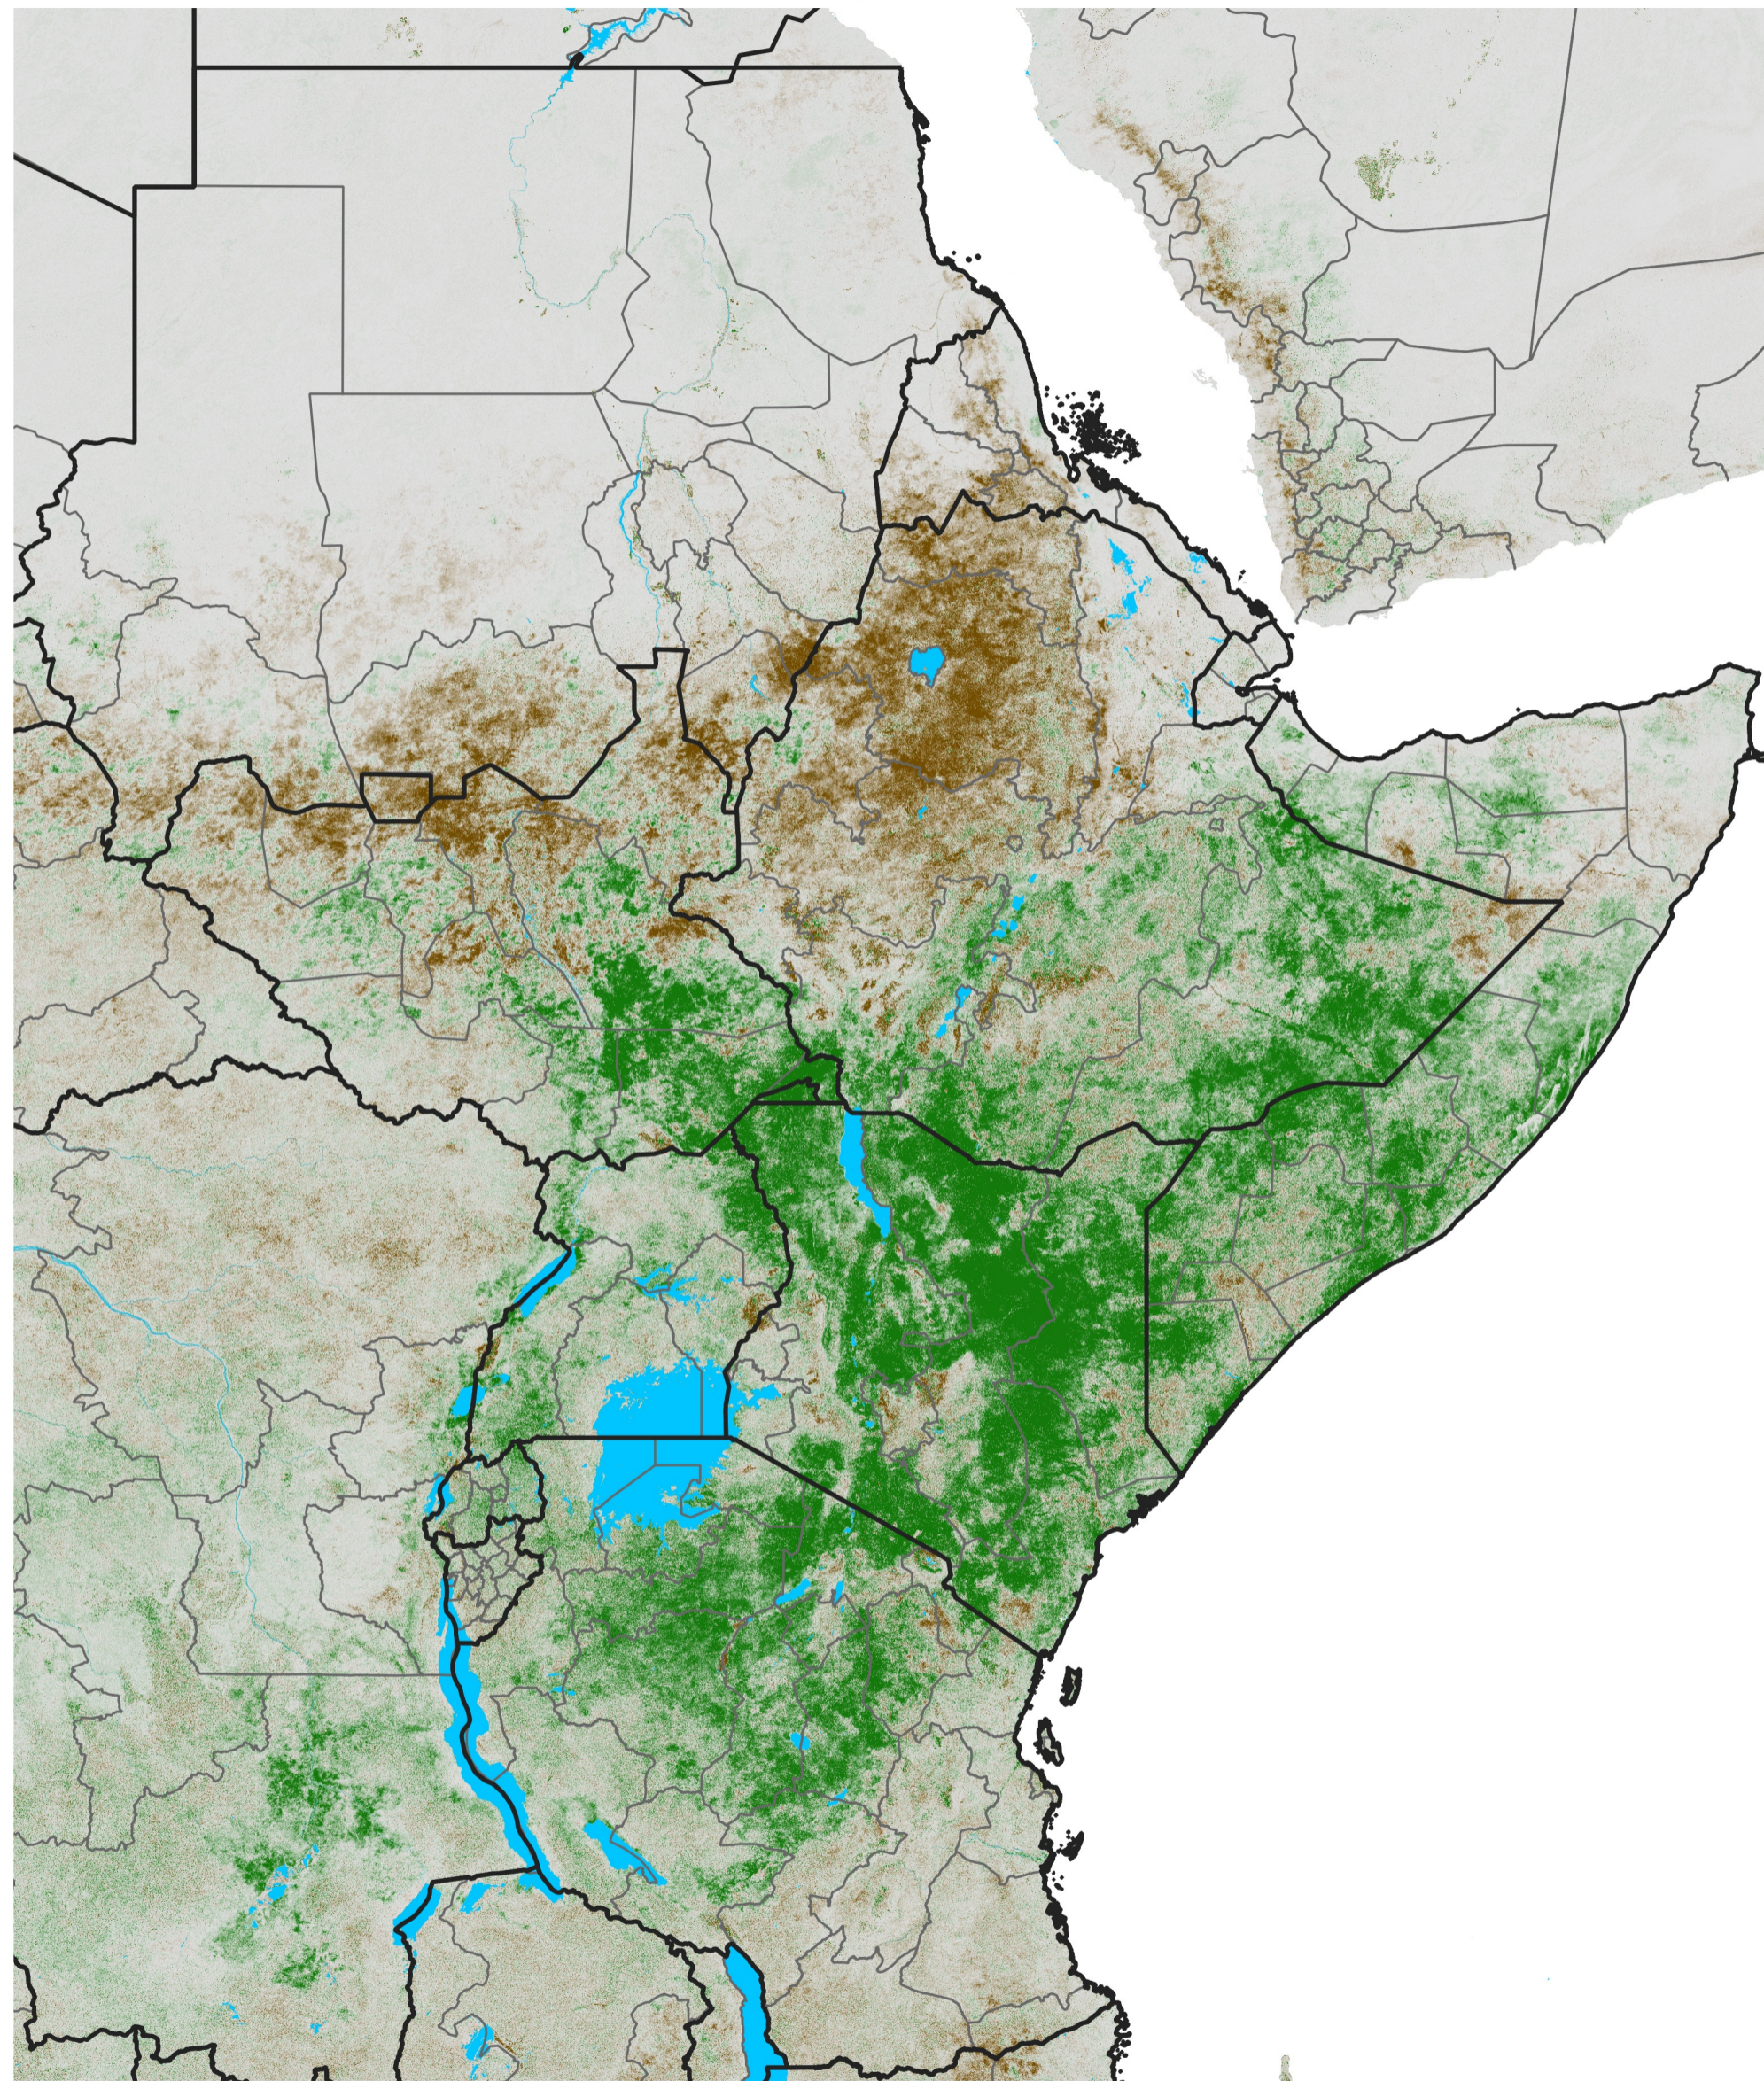

East Africa NDVI Difference

2018 minus 2017

Period 31 / May 26 - Jun 05, 2018

NDVI Difference

< -0.3 -0.2 -0.1 -0.05 0.05 0.1 0.2 >0.3

Negative

No Difference

Positive