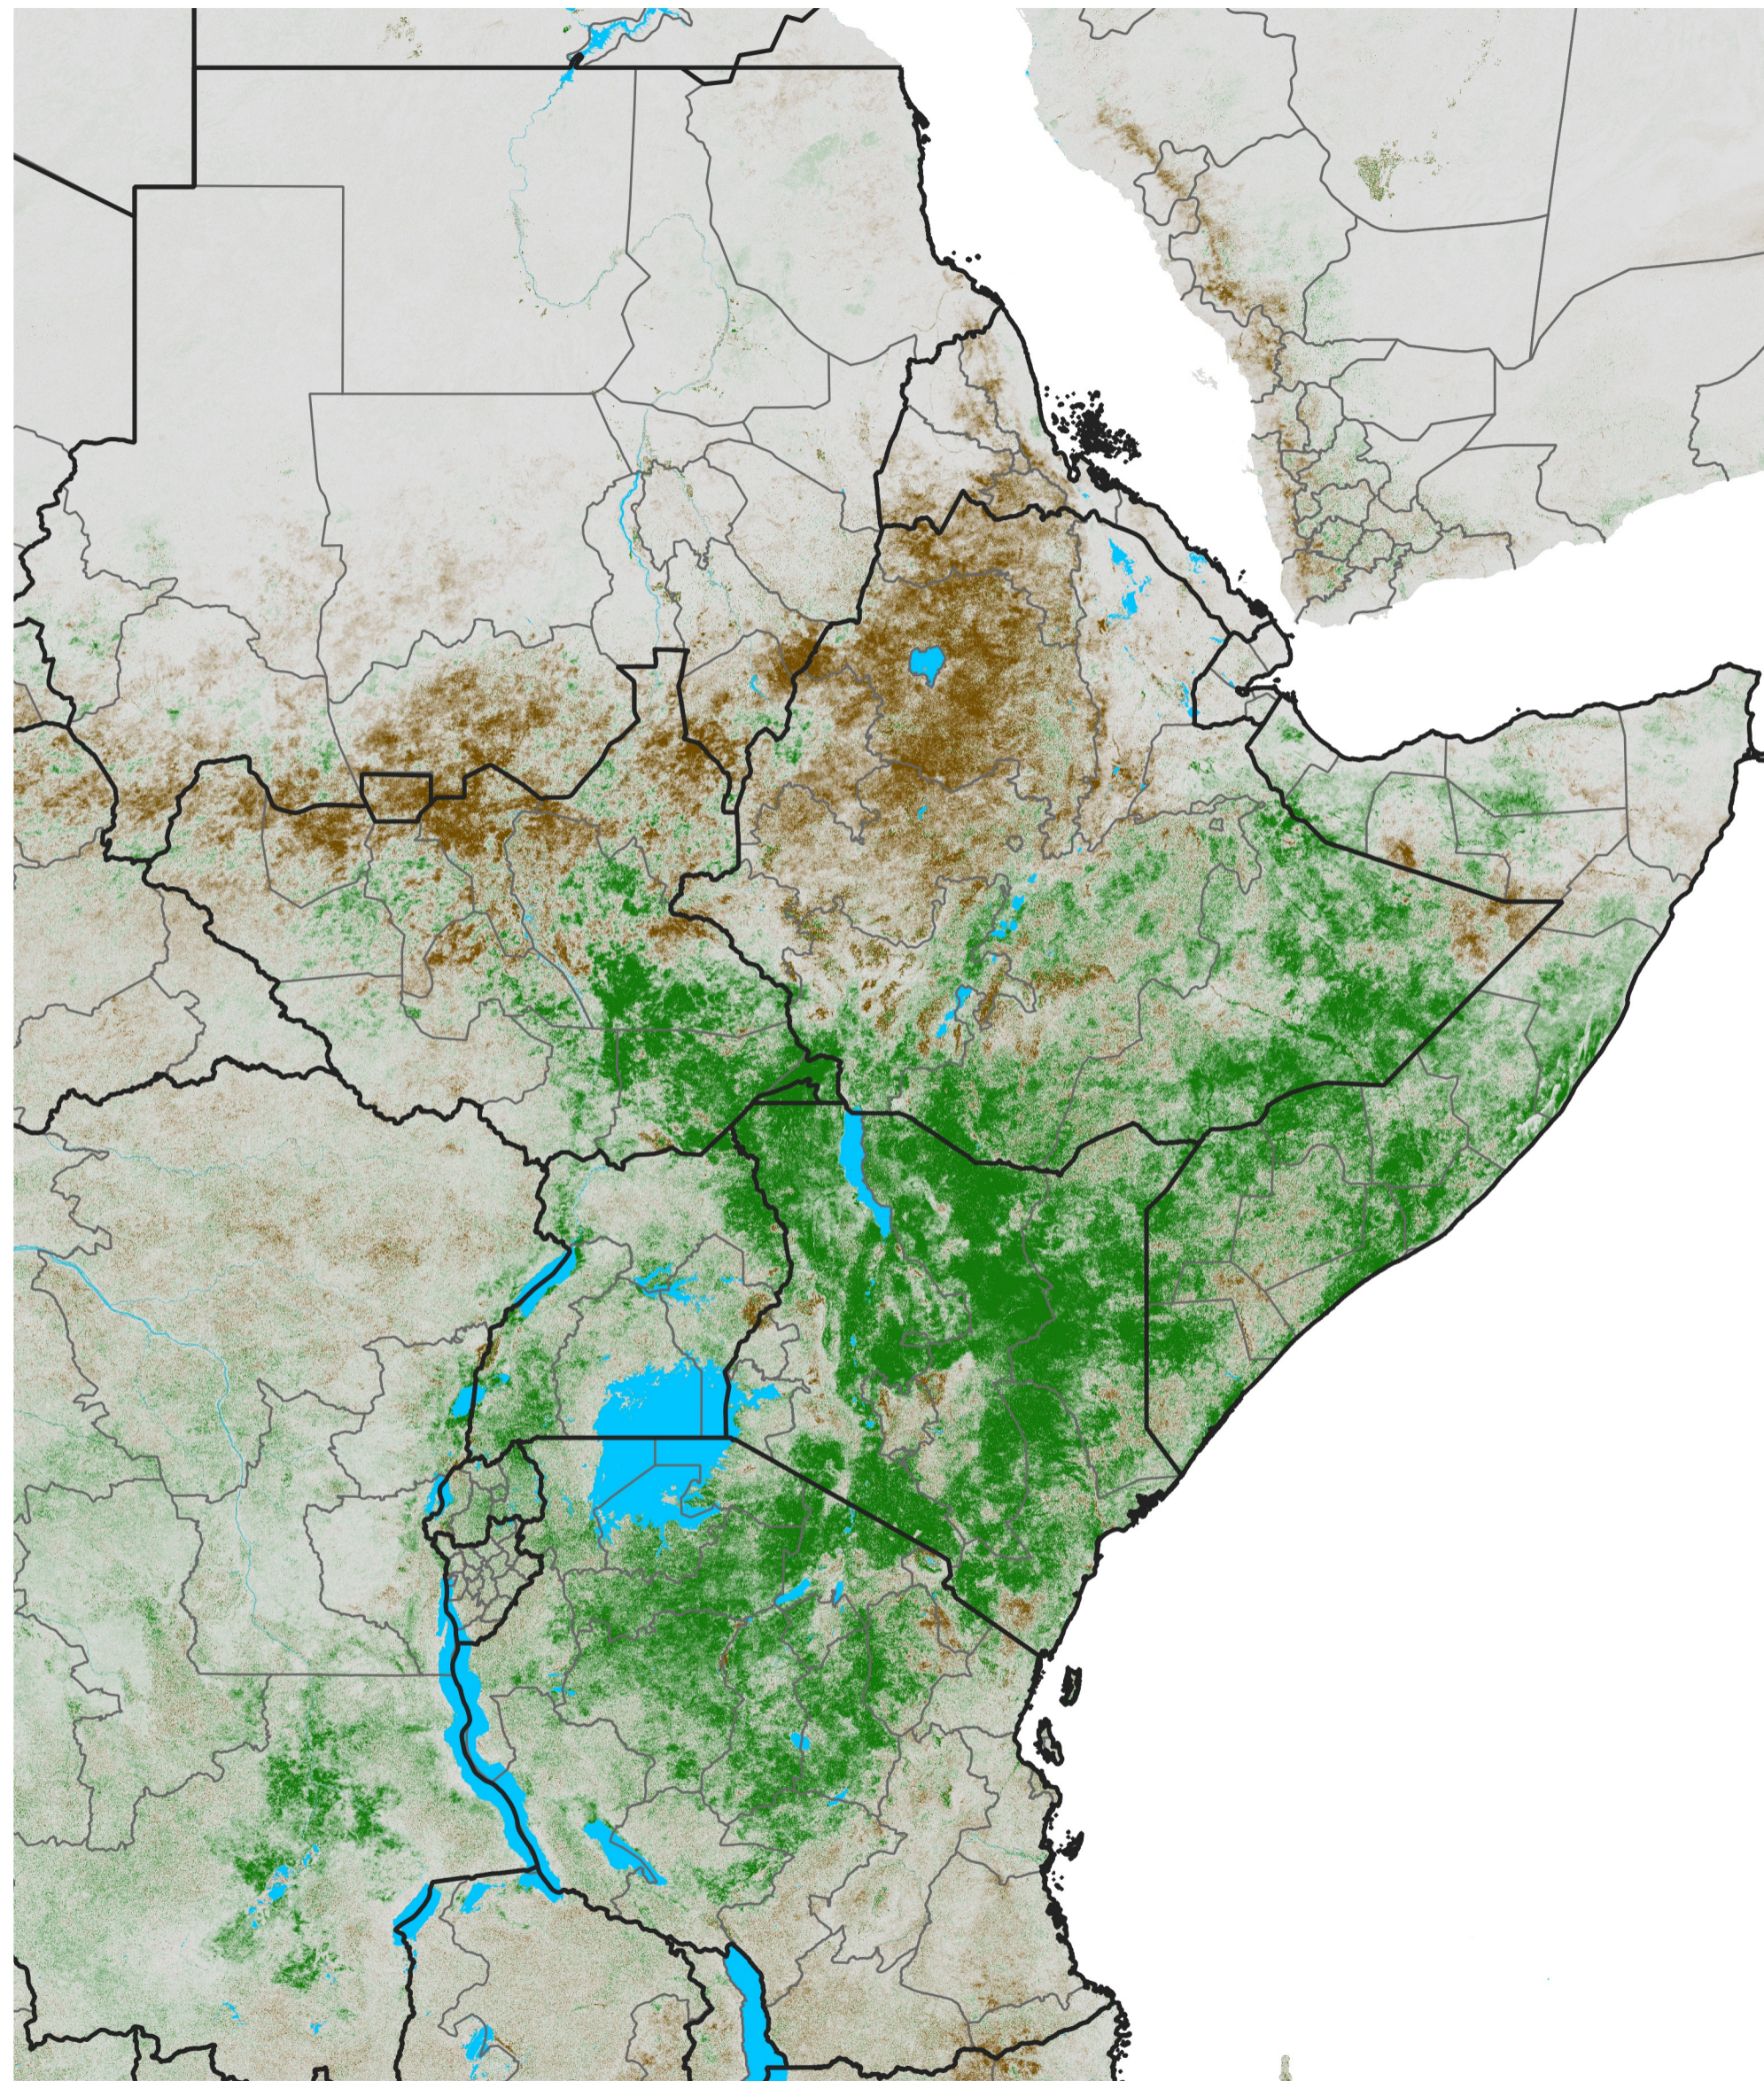

East Africa NDVI Difference

2018 minus 2017

Period 32 / Jun 01 - 10, 2018

NDVI Difference

< -0.3 -0.2 -0.1 -0.05 0.05 0.1 0.2 >0.3

Negative

No Difference

Positive