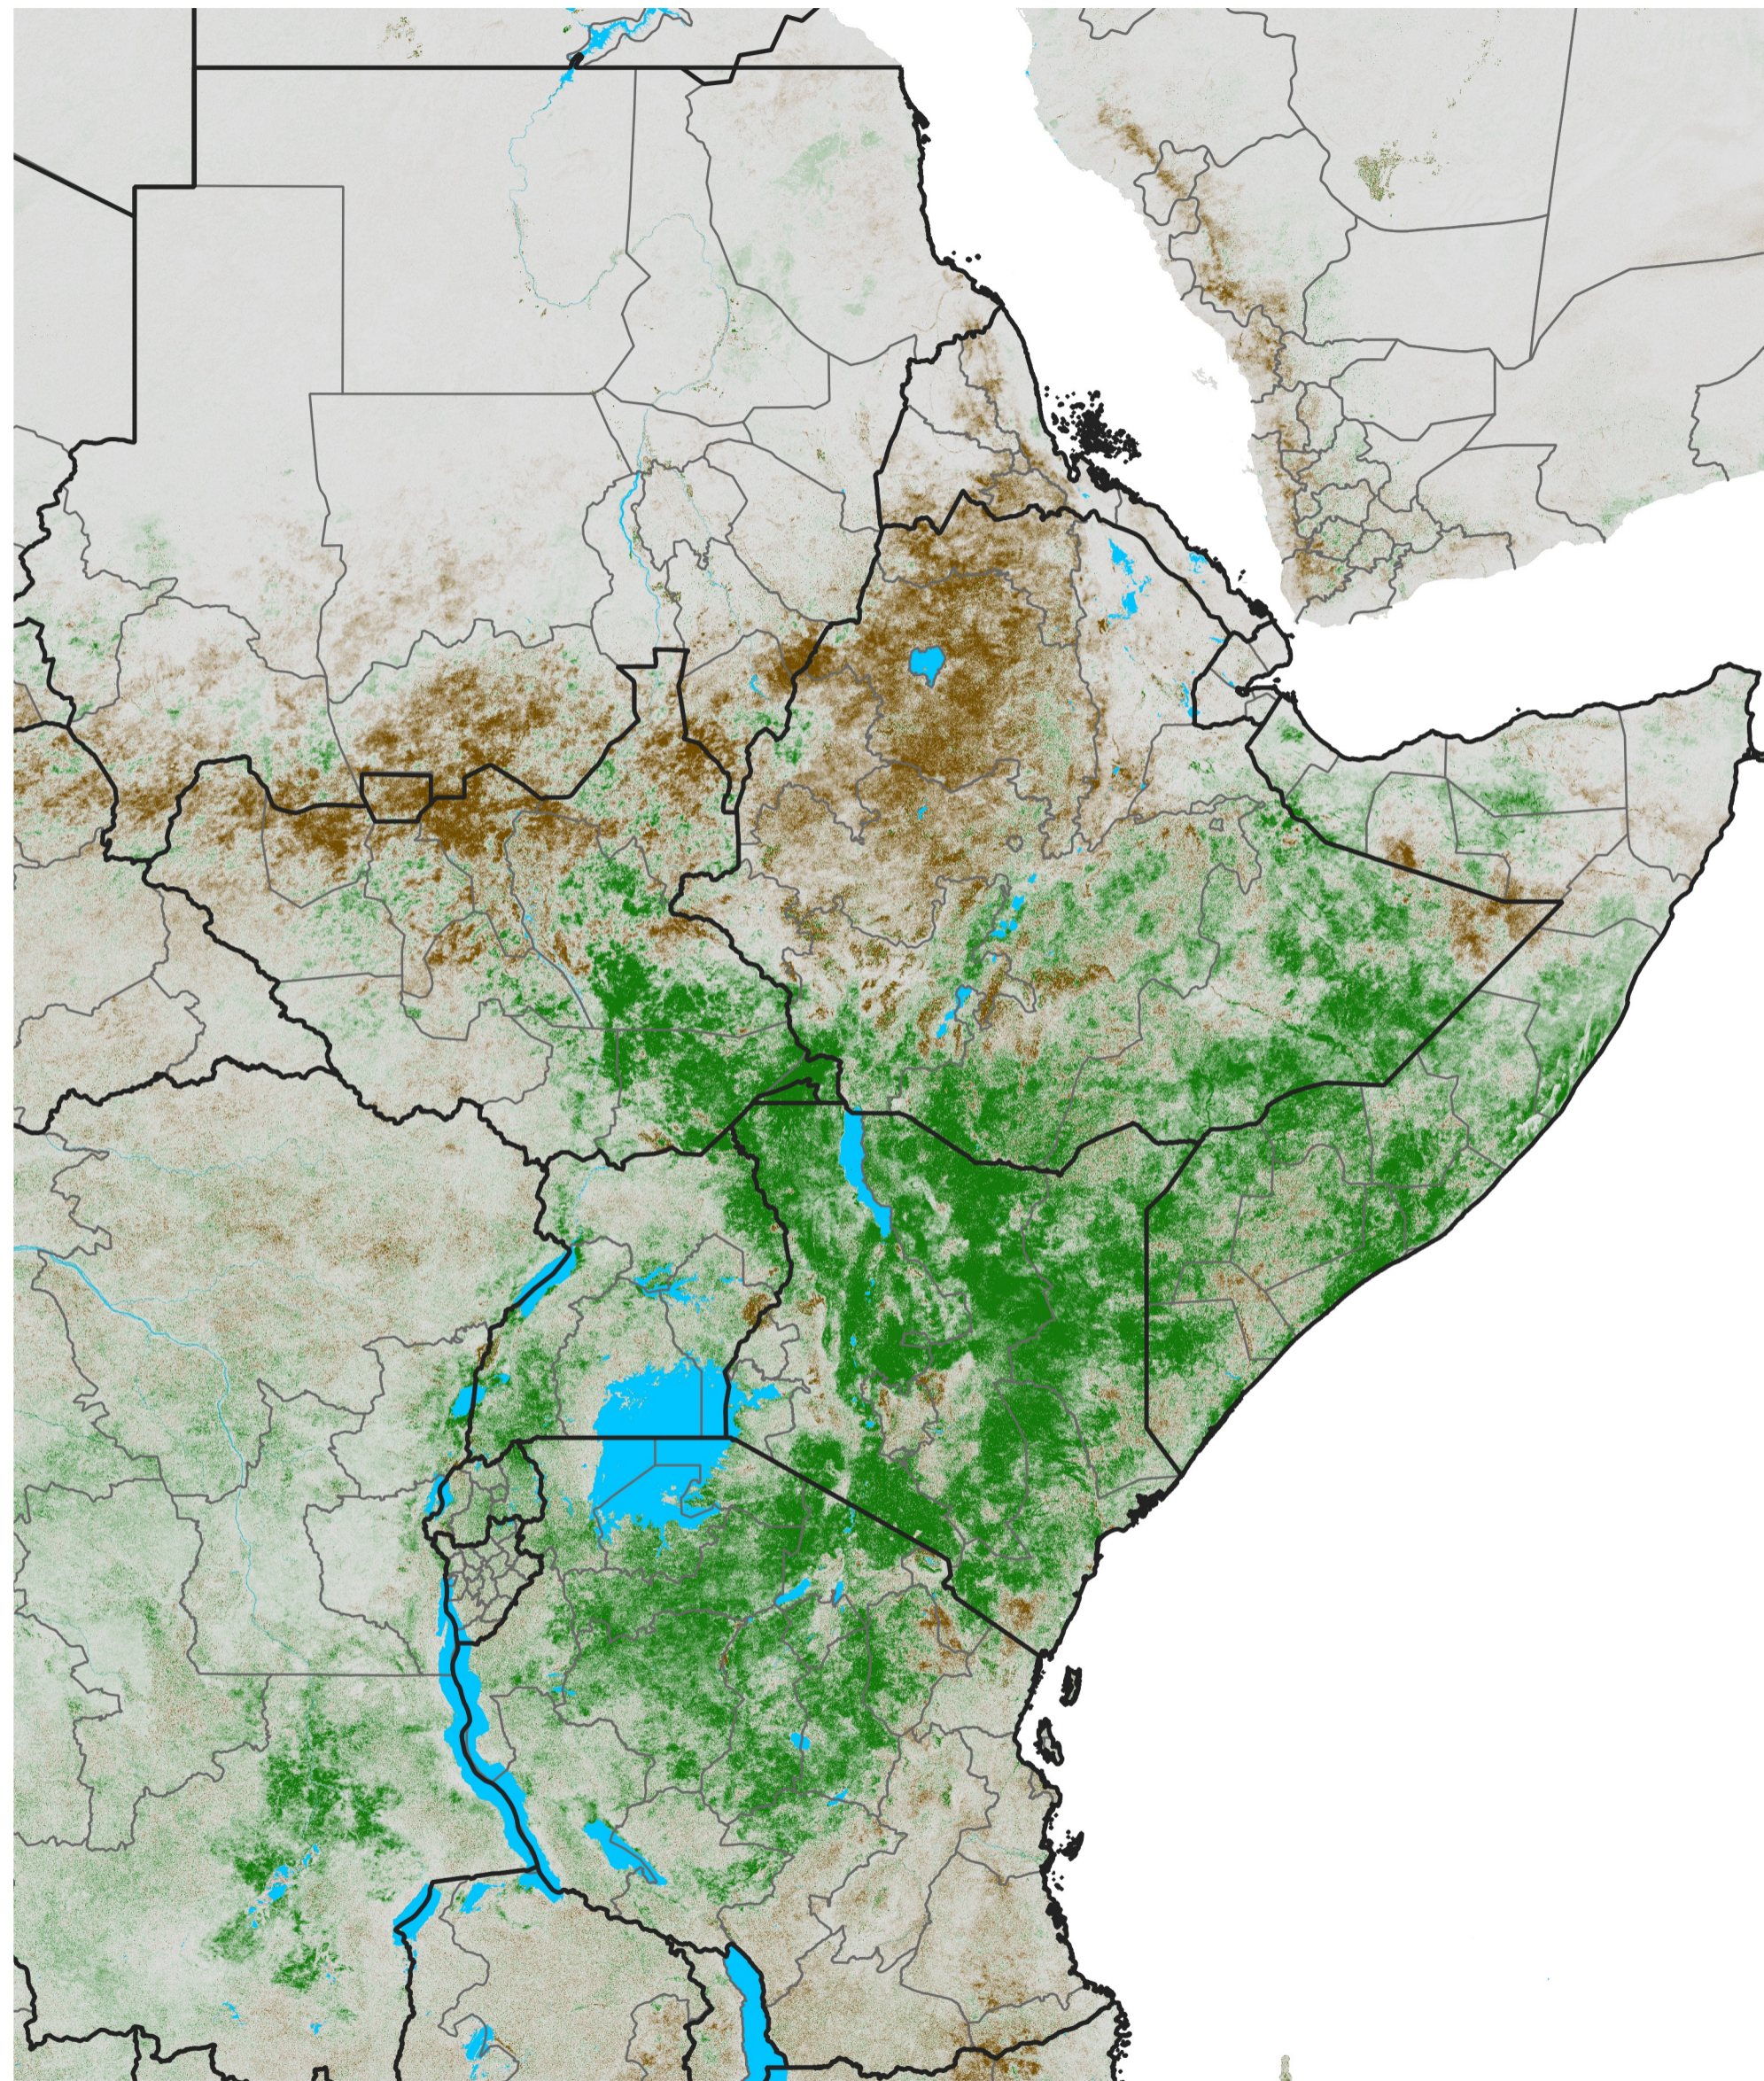

# East Africa NDVI Difference

2018 minus 2017

Period 33 / Jun 06 - 15, 2018

## NDVI Difference

< -0.3   -0.2   -0.1   -0.05   0.05   0.1   0.2   >0.3

Negative

No Difference

Positive