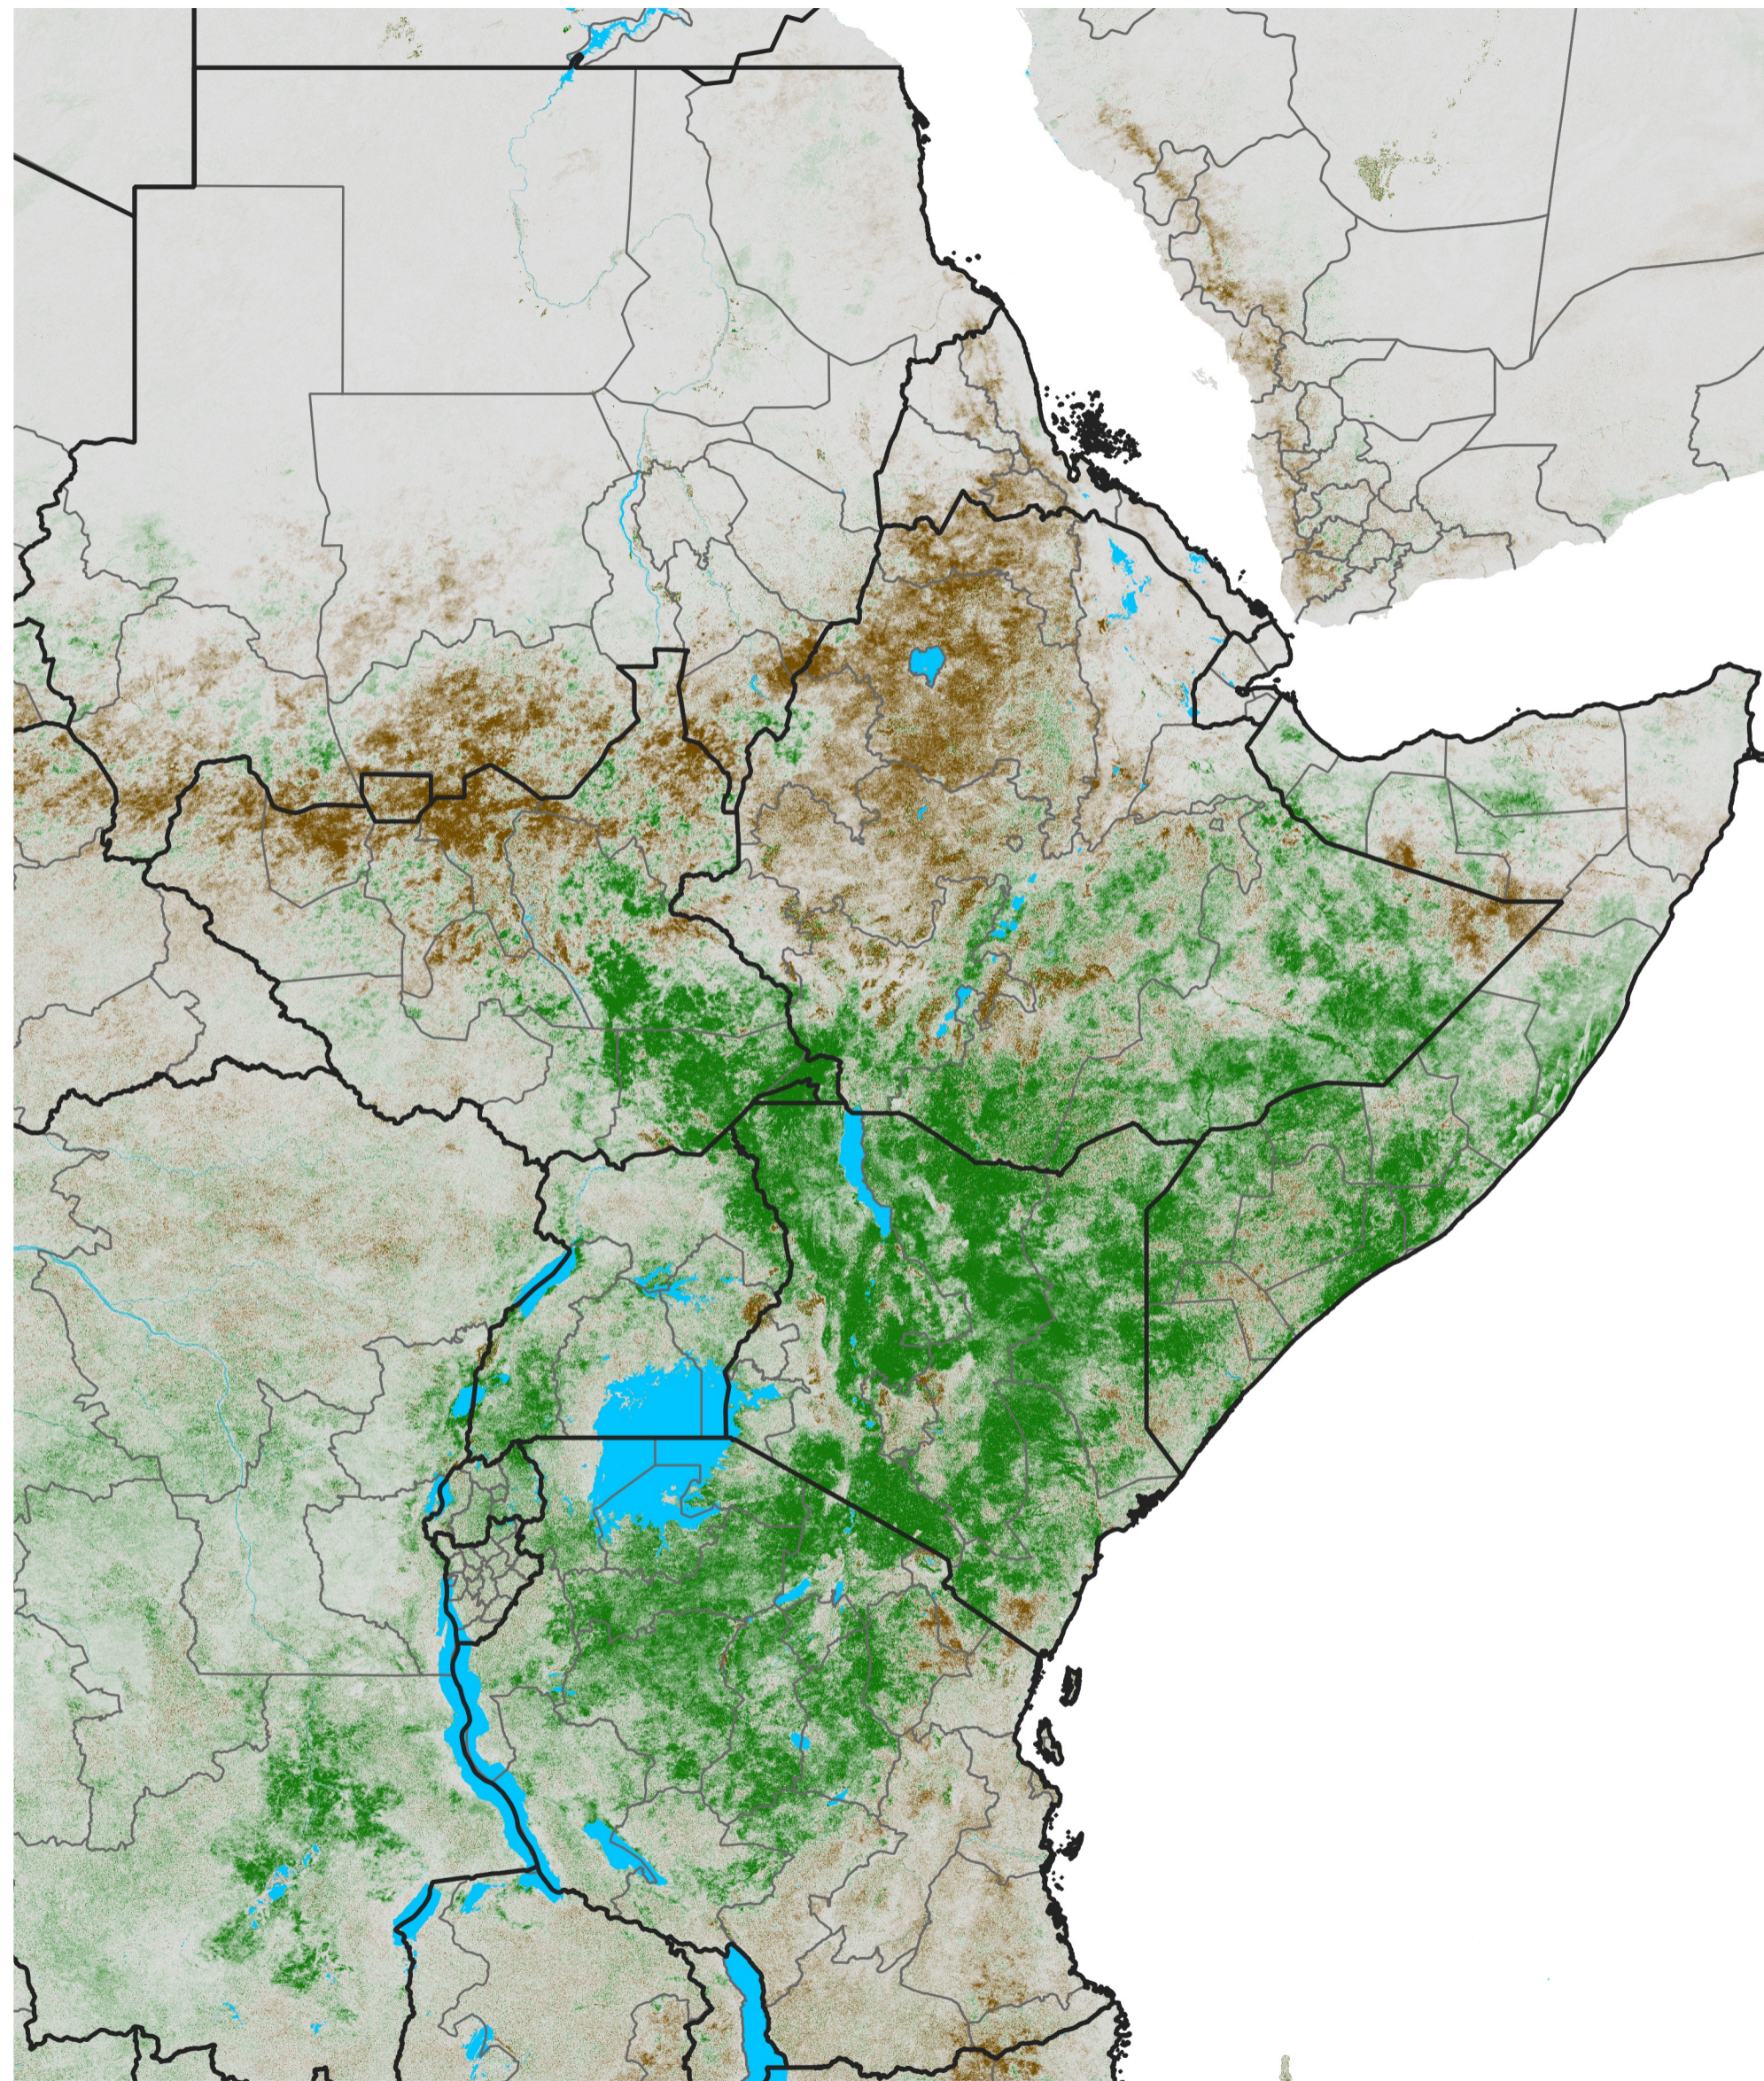

East Africa NDVI Difference

2018 minus 2017

Period 34 / Jun 11 - 20, 2018

NDVI Difference

< -0.3 -0.2 -0.1 -0.05 0.05 0.1 0.2 >0.3

Negative

No Difference

Positive