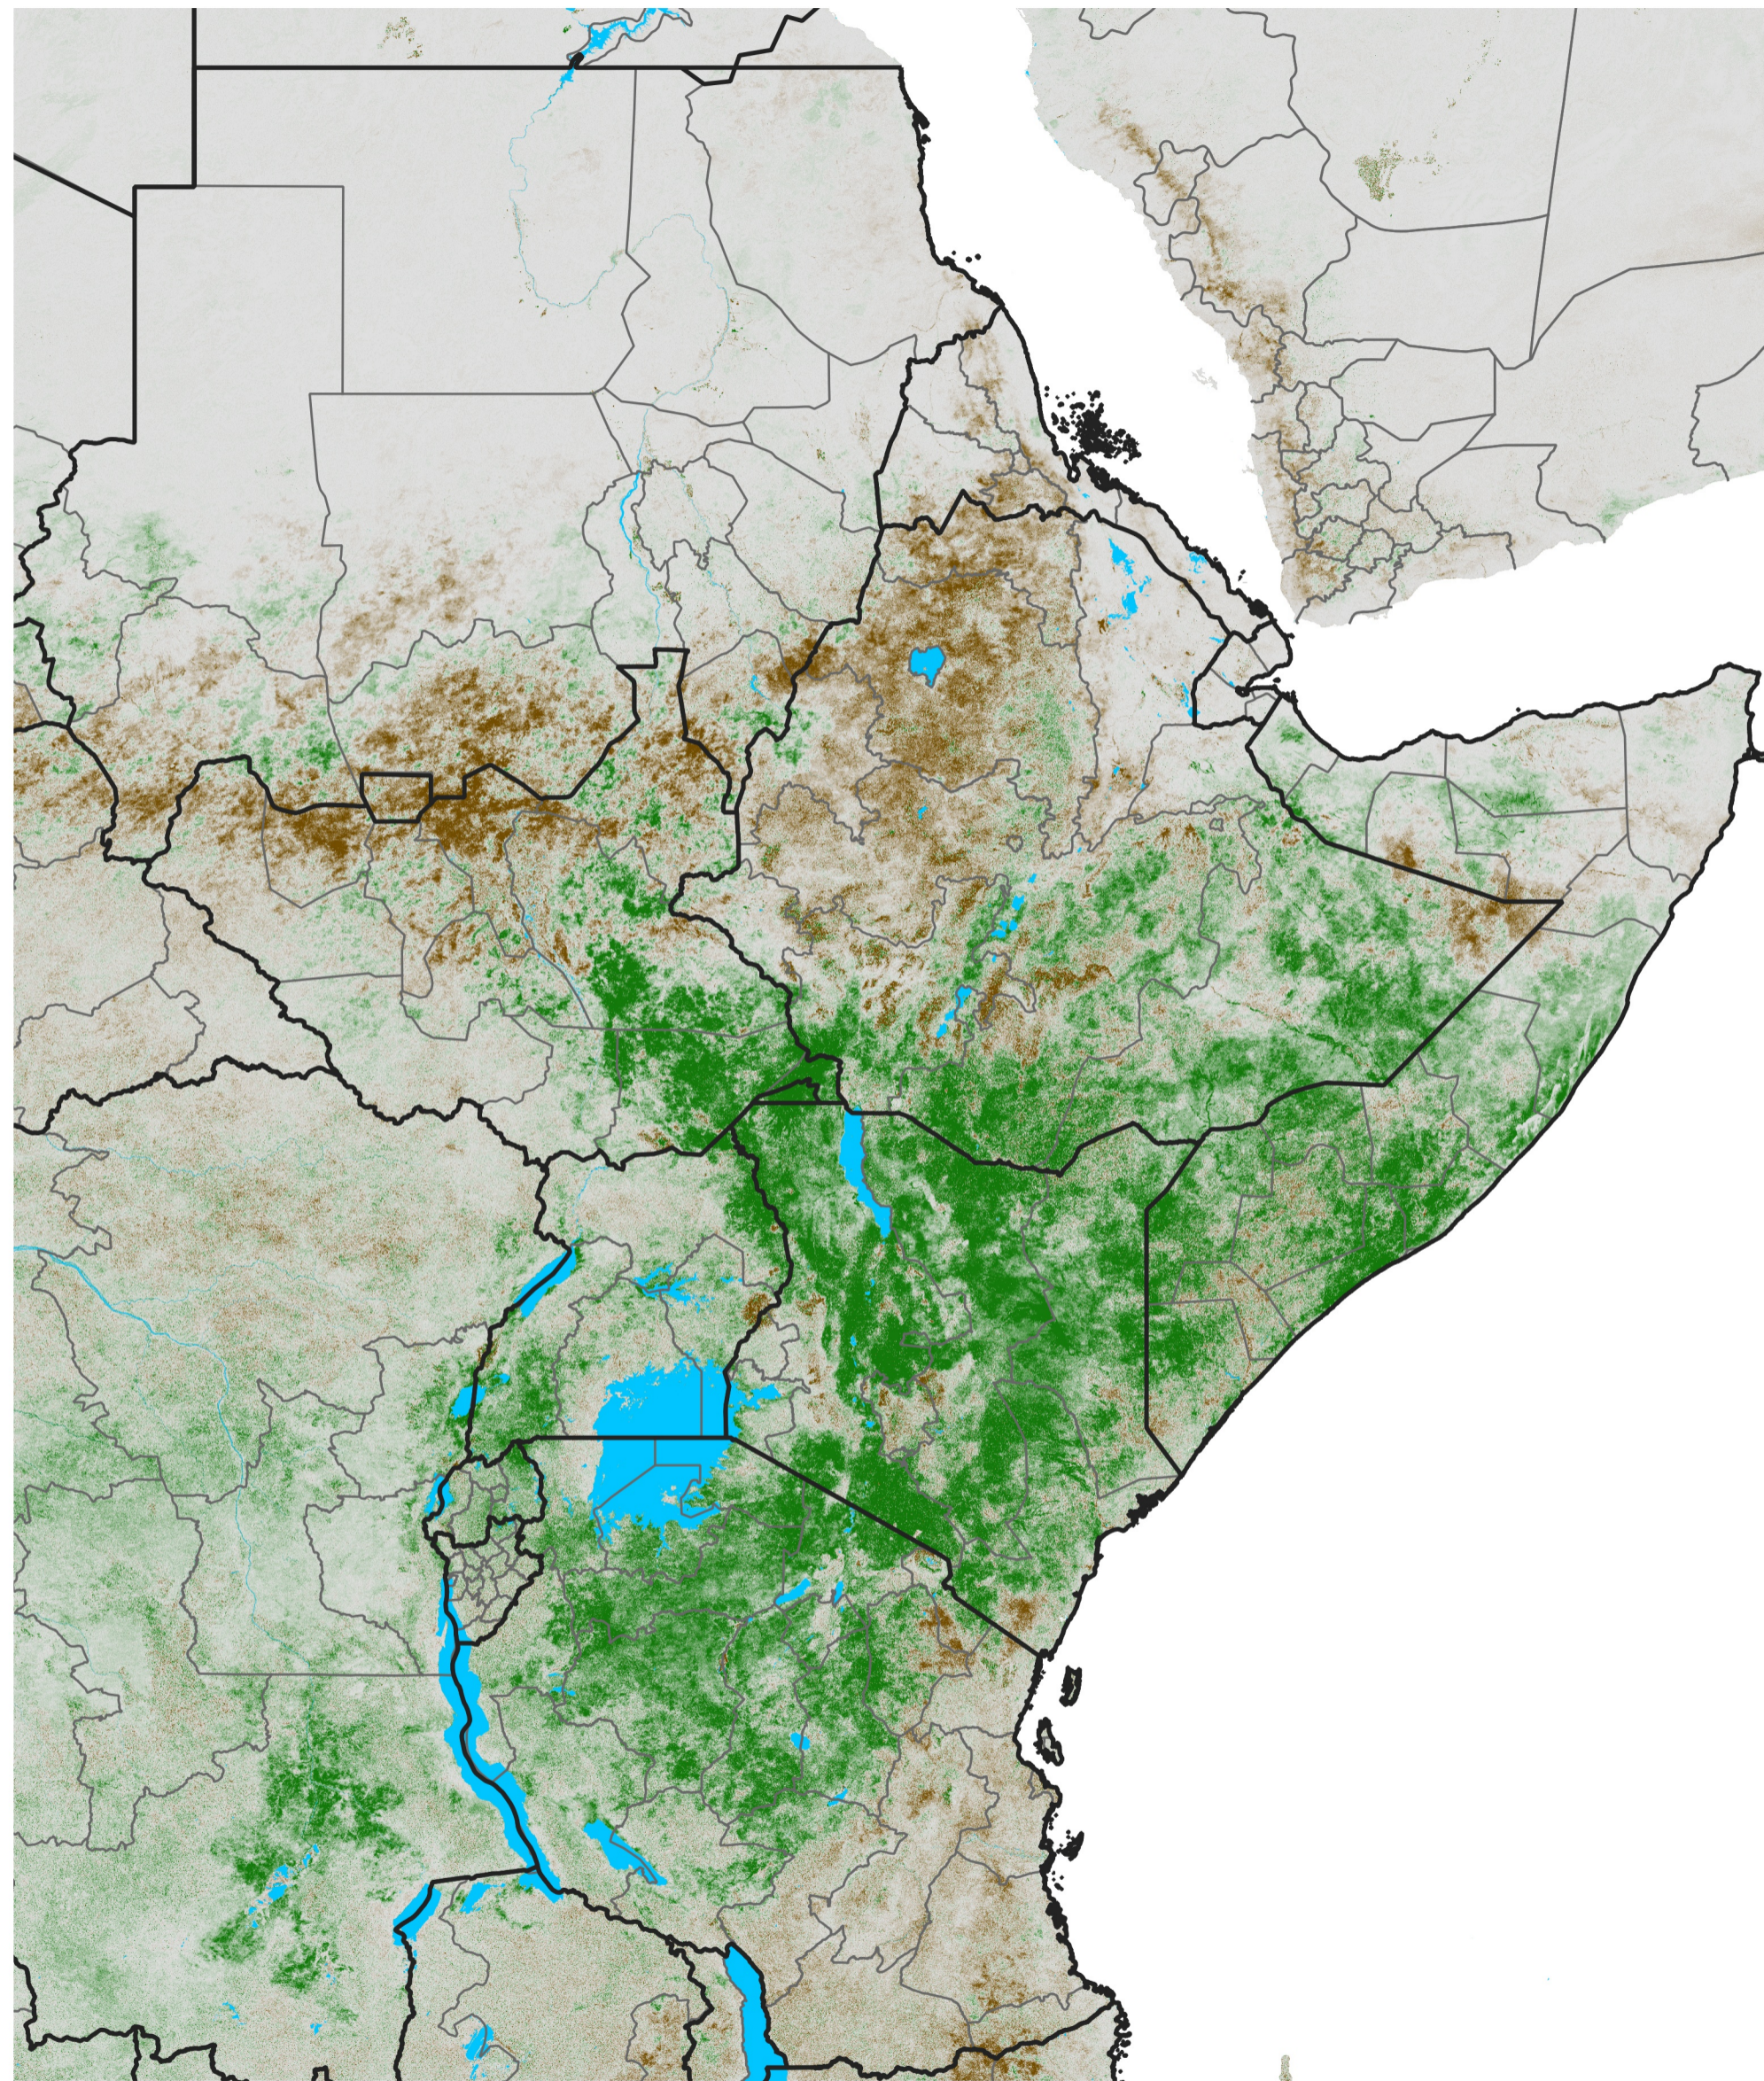

East Africa NDVI Difference

2018 minus 2017

Period 35 / Jun 16 - 25, 2018

NDVI Difference

< -0.3 -0.2 -0.1 -0.05 0.05 0.1 0.2 >0.3

Negative

No Difference

Positive