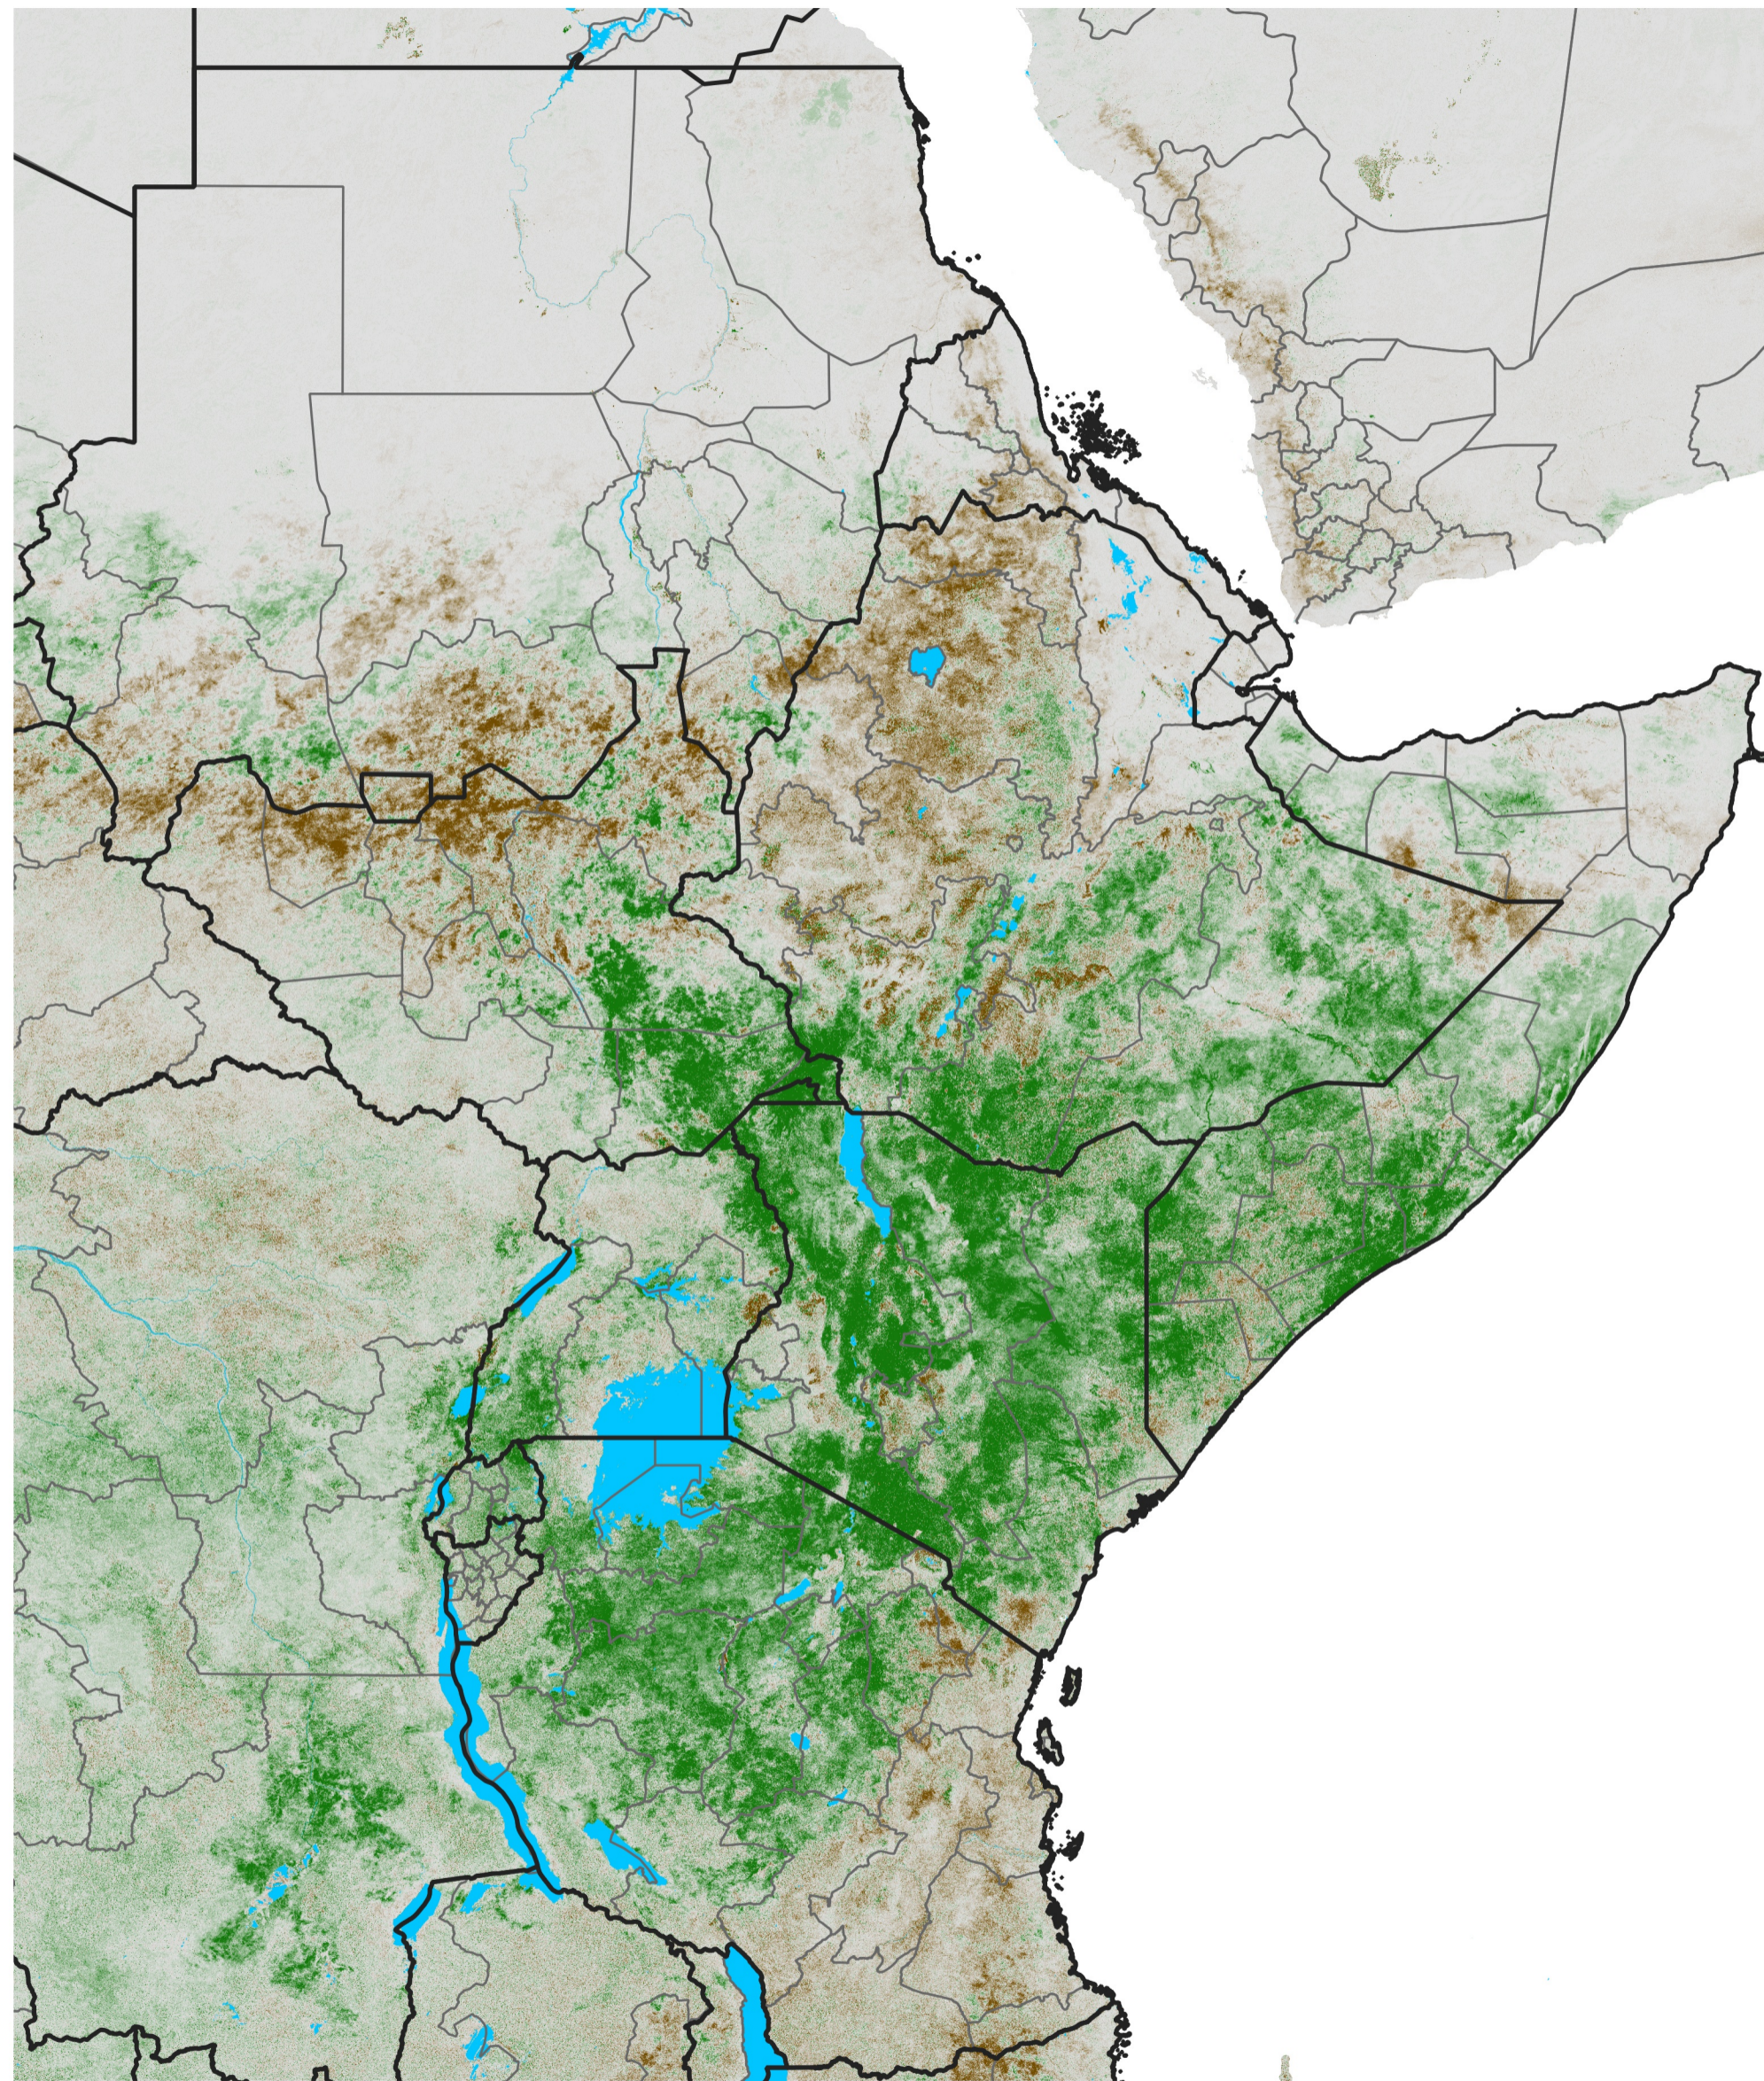

# East Africa NDVI Difference

2018 minus 2017

Period 36 / Jun 21 - 30, 2018

## NDVI Difference

< -0.3   -0.2   -0.1   -0.05   0.05   0.1   0.2   >0.3

Negative

No Difference

Positive