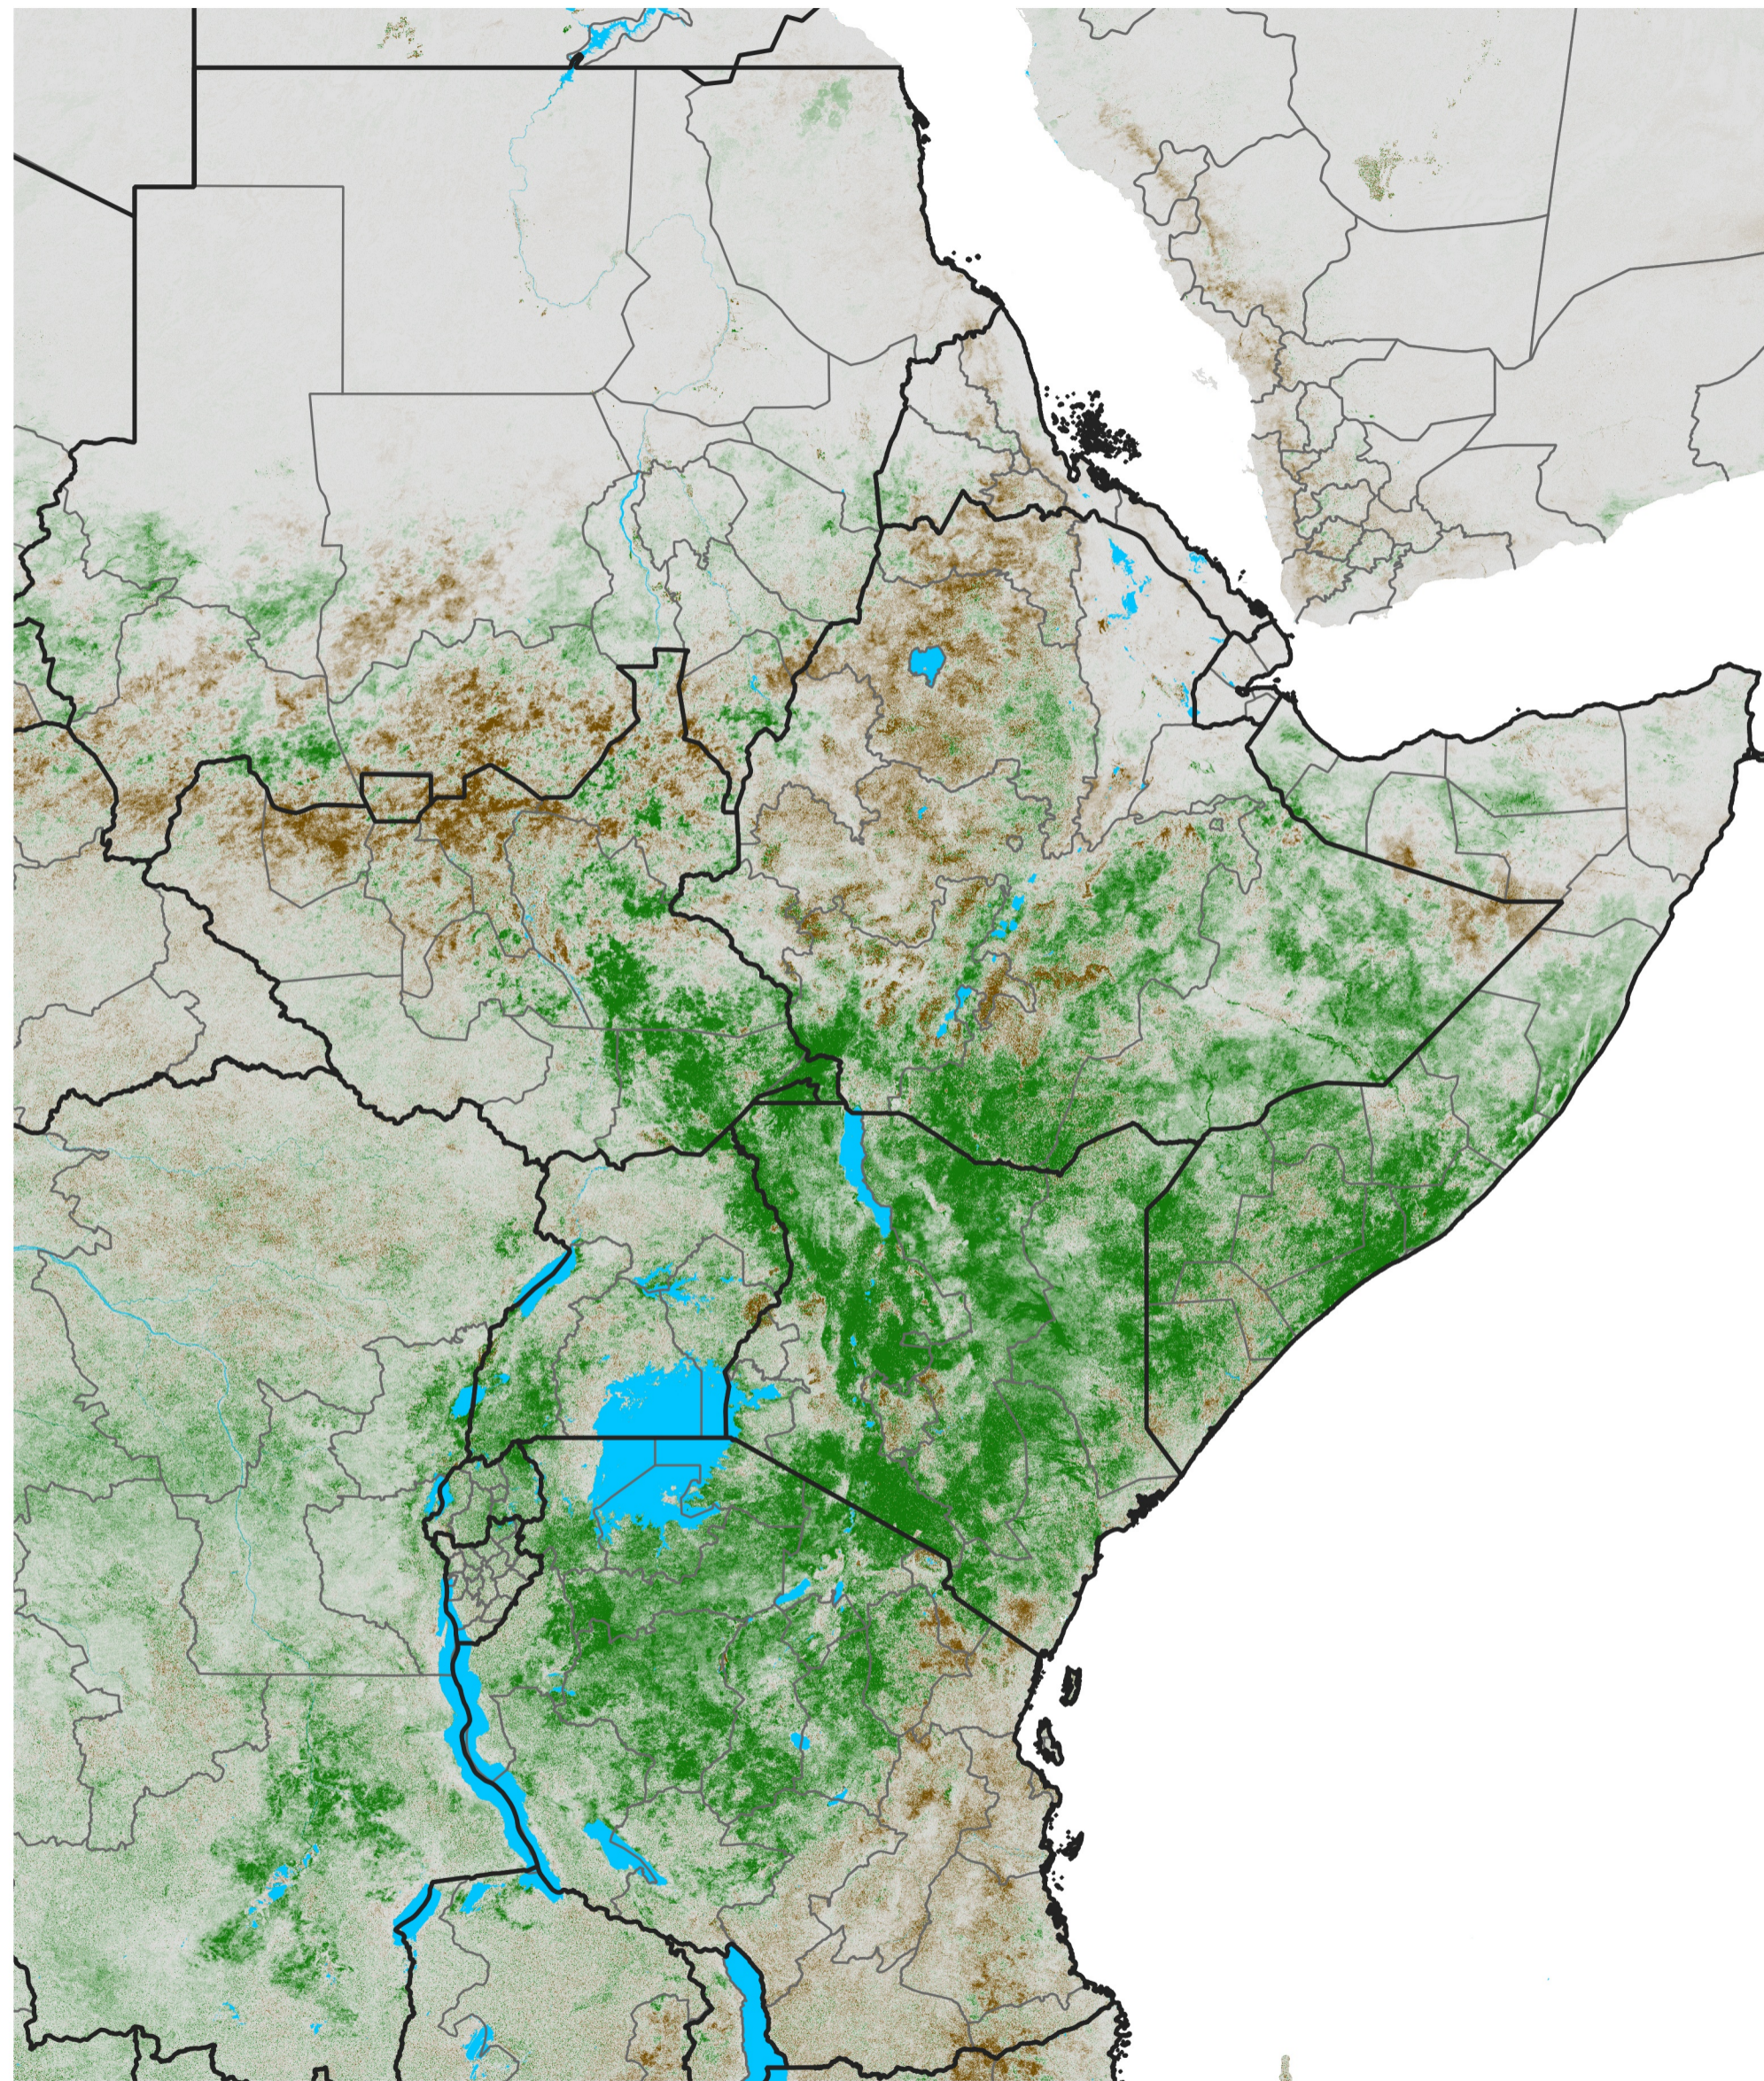

East Africa NDVI Difference

2018 minus 2017

Period 37 / Jun 26 - Jul 05, 2018

NDVI Difference

< -0.3 -0.2 -0.1 -0.05 0.05 0.1 0.2 >0.3

Negative

No Difference

Positive