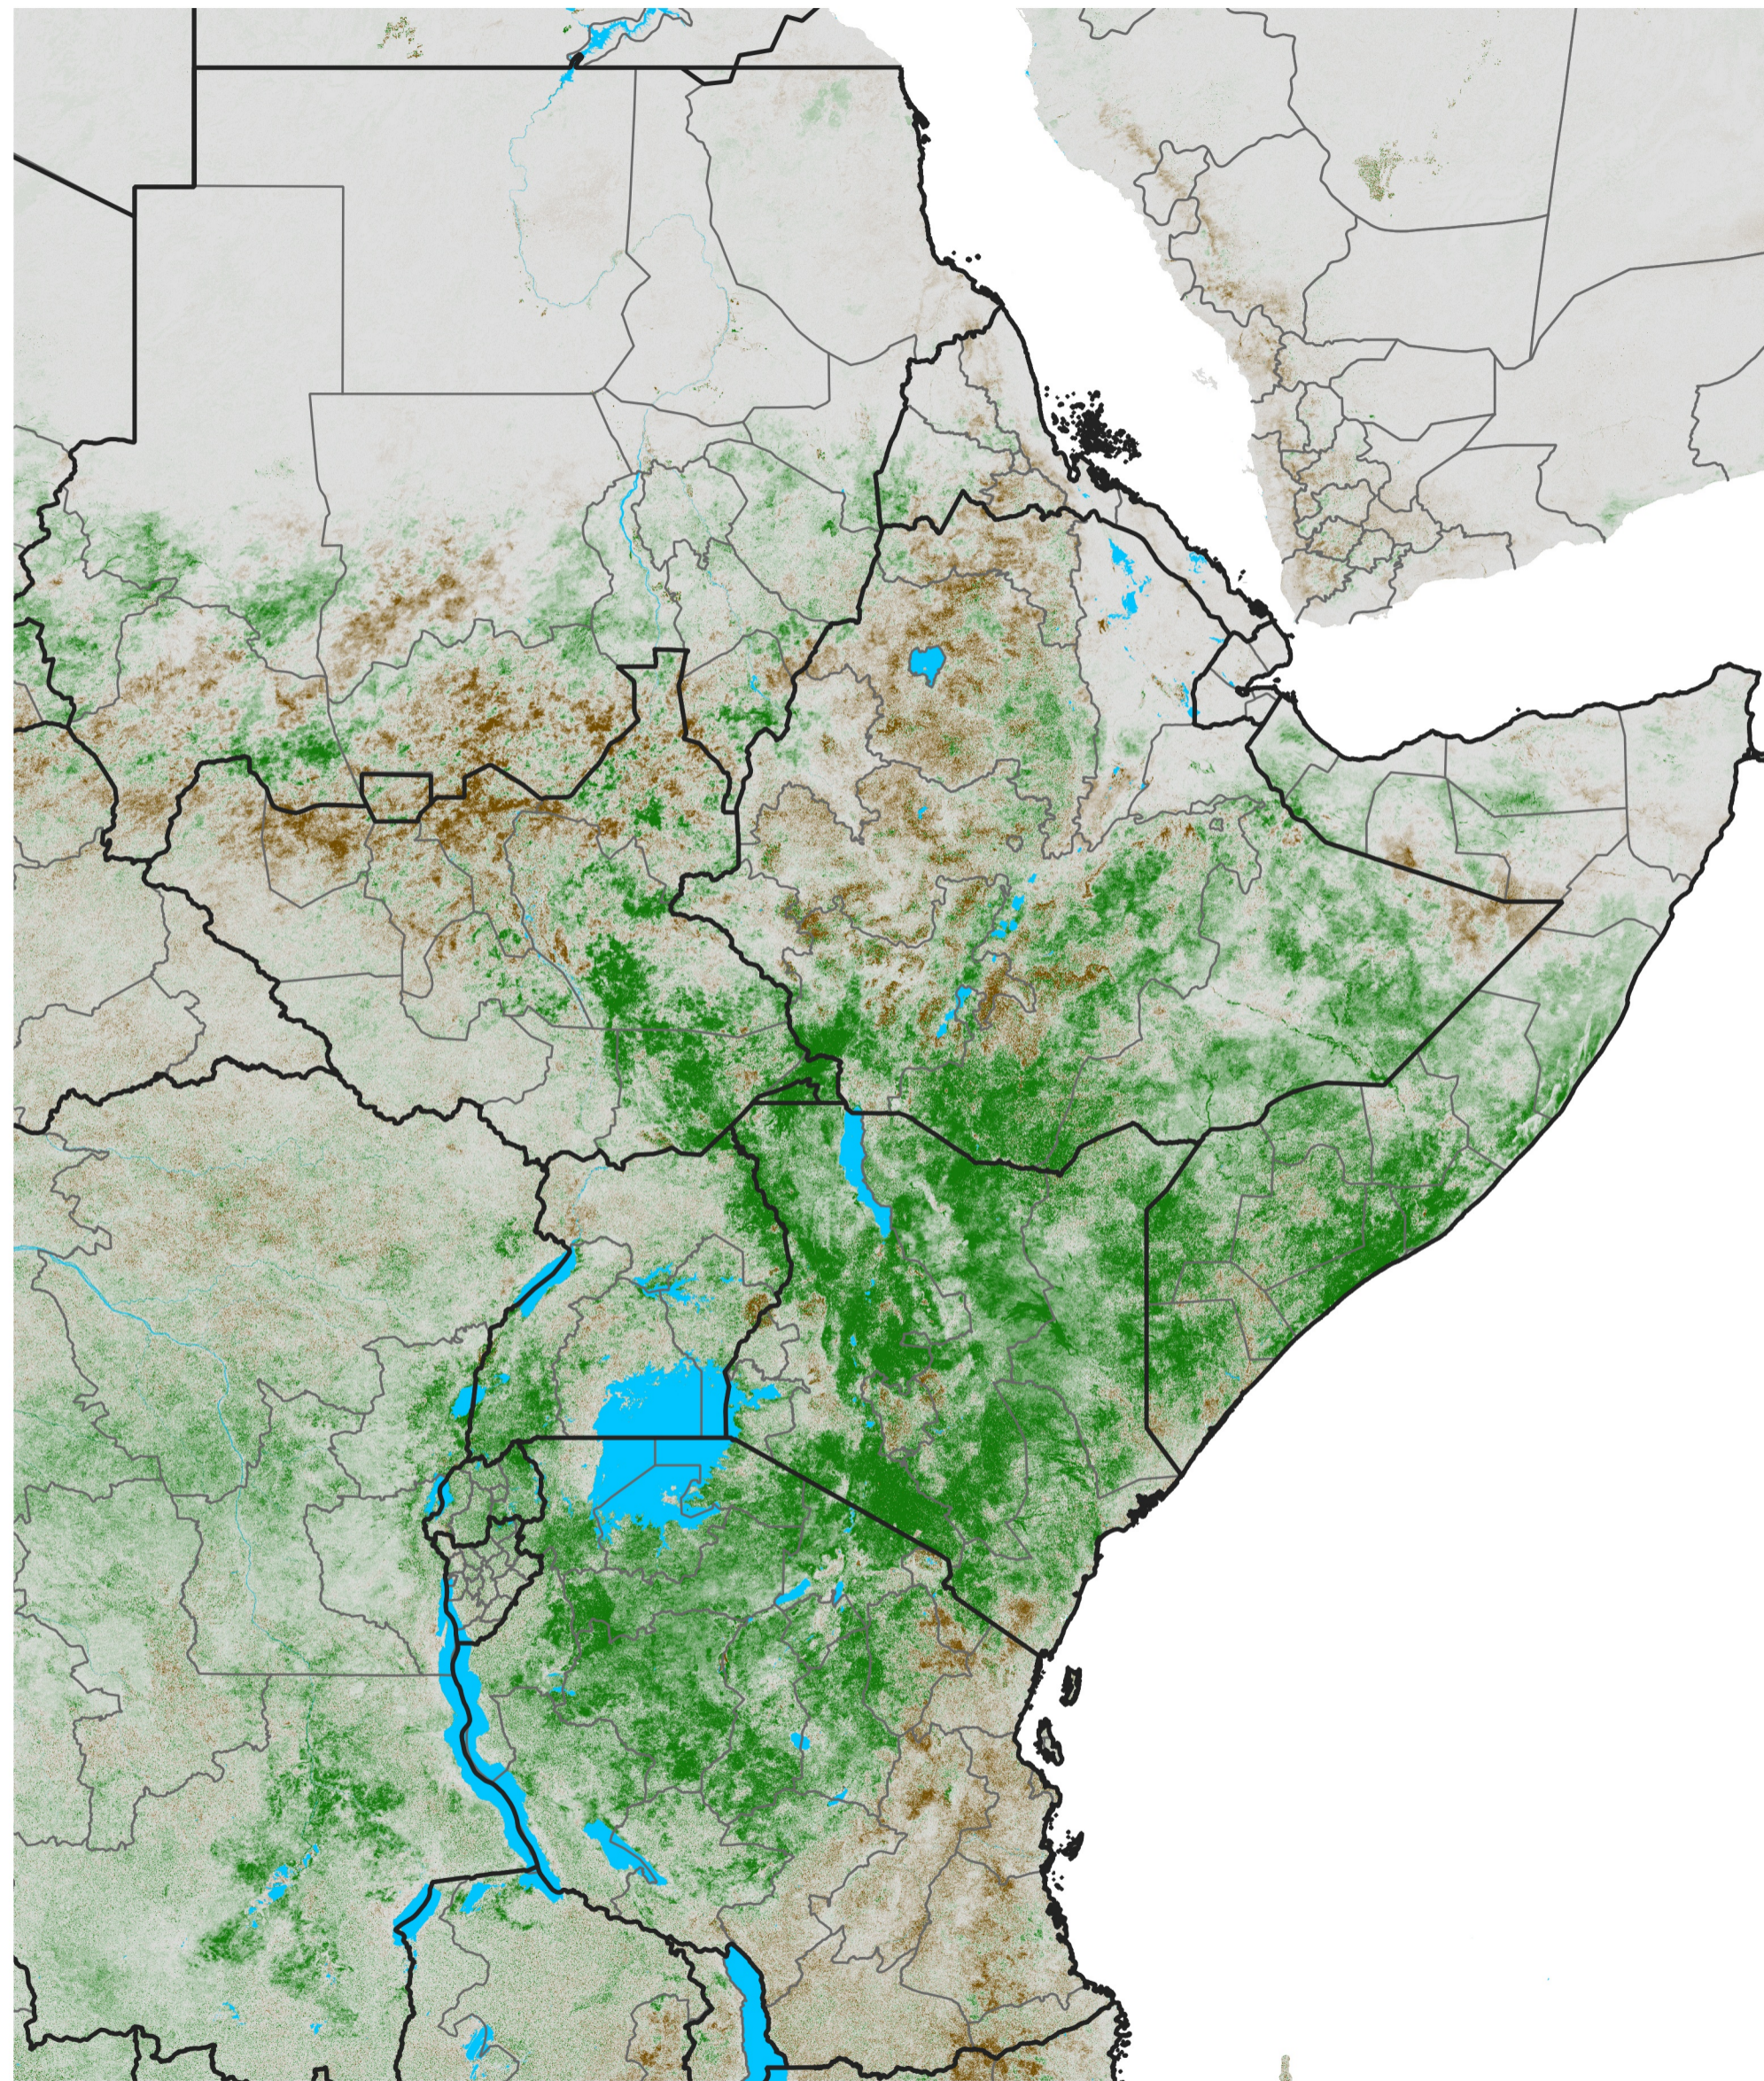

East Africa NDVI Difference

2018 minus 2017

Period 38 / Jul 01 - 10, 2018

NDVI Difference

< -0.3 -0.2 -0.1 -0.05 0.05 0.1 0.2 >0.3

Negative

No Difference

Positive