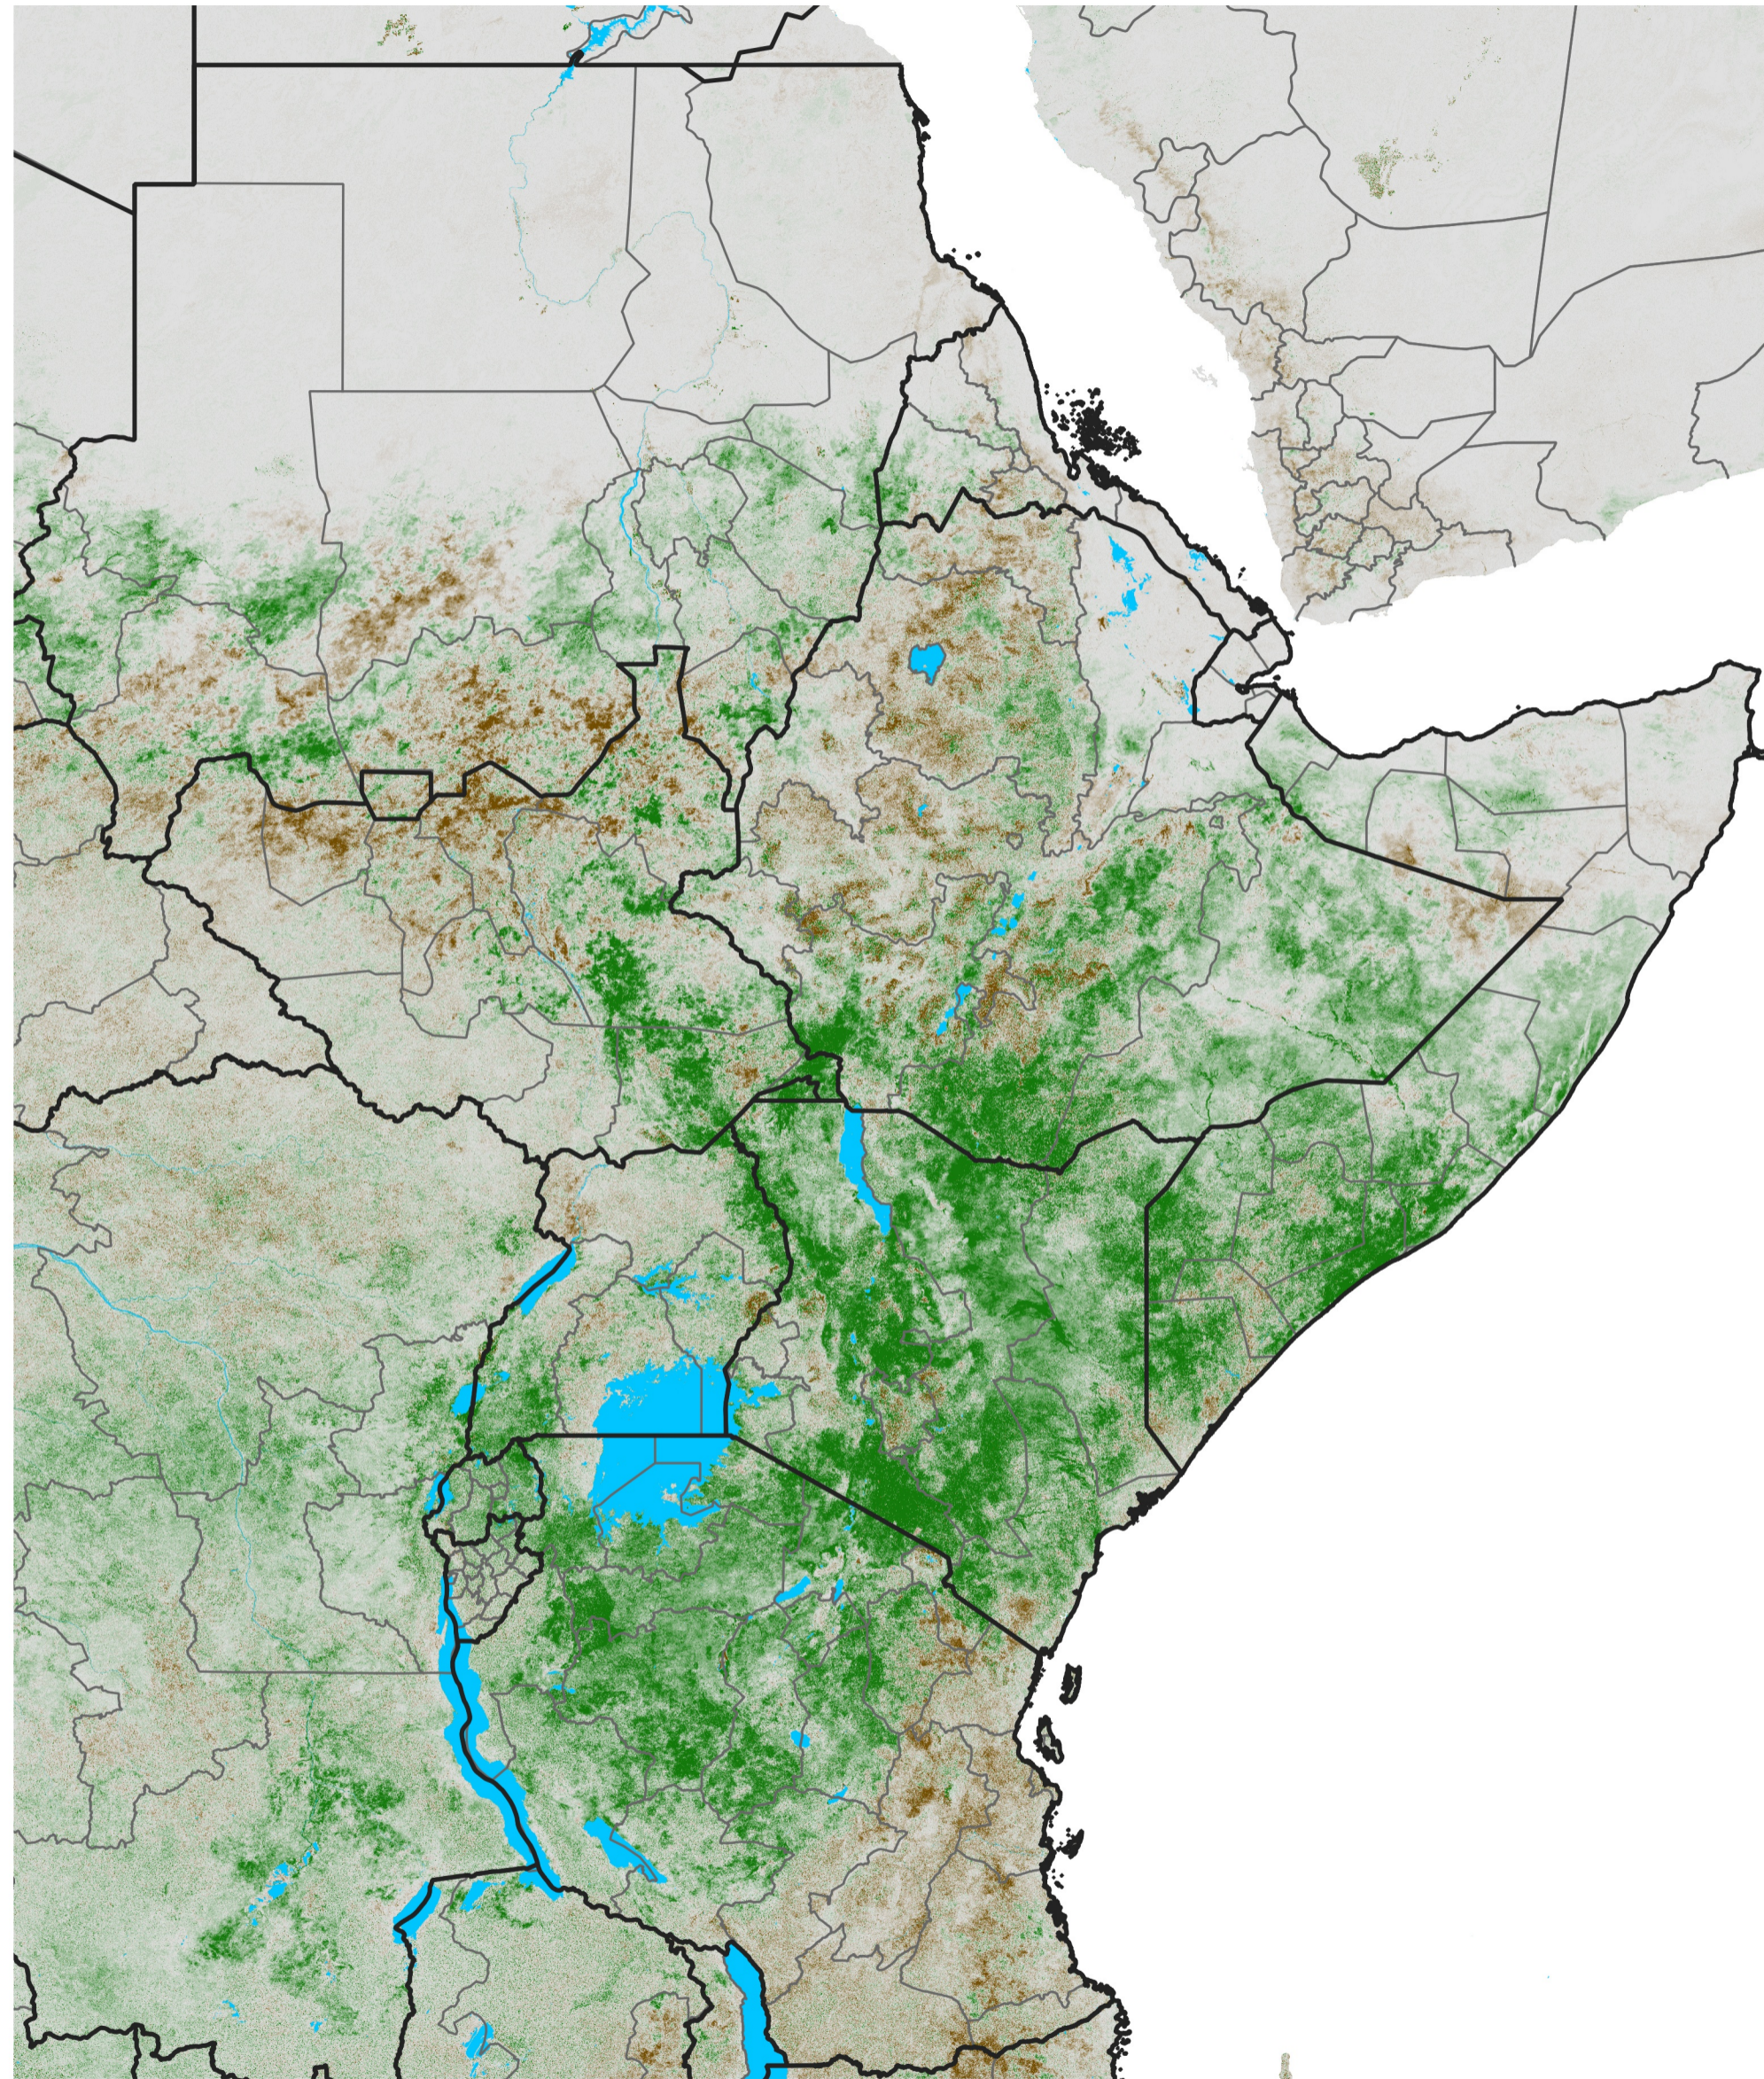

East Africa NDVI Difference

2018 minus 2017

Period 39 / Jul 06 - 15, 2018

NDVI Difference

<math>< -0.3</math> -0.2 -0.1 -0.05 0.05 0.1 0.2 > 0.3

Negative

No Difference

Positive