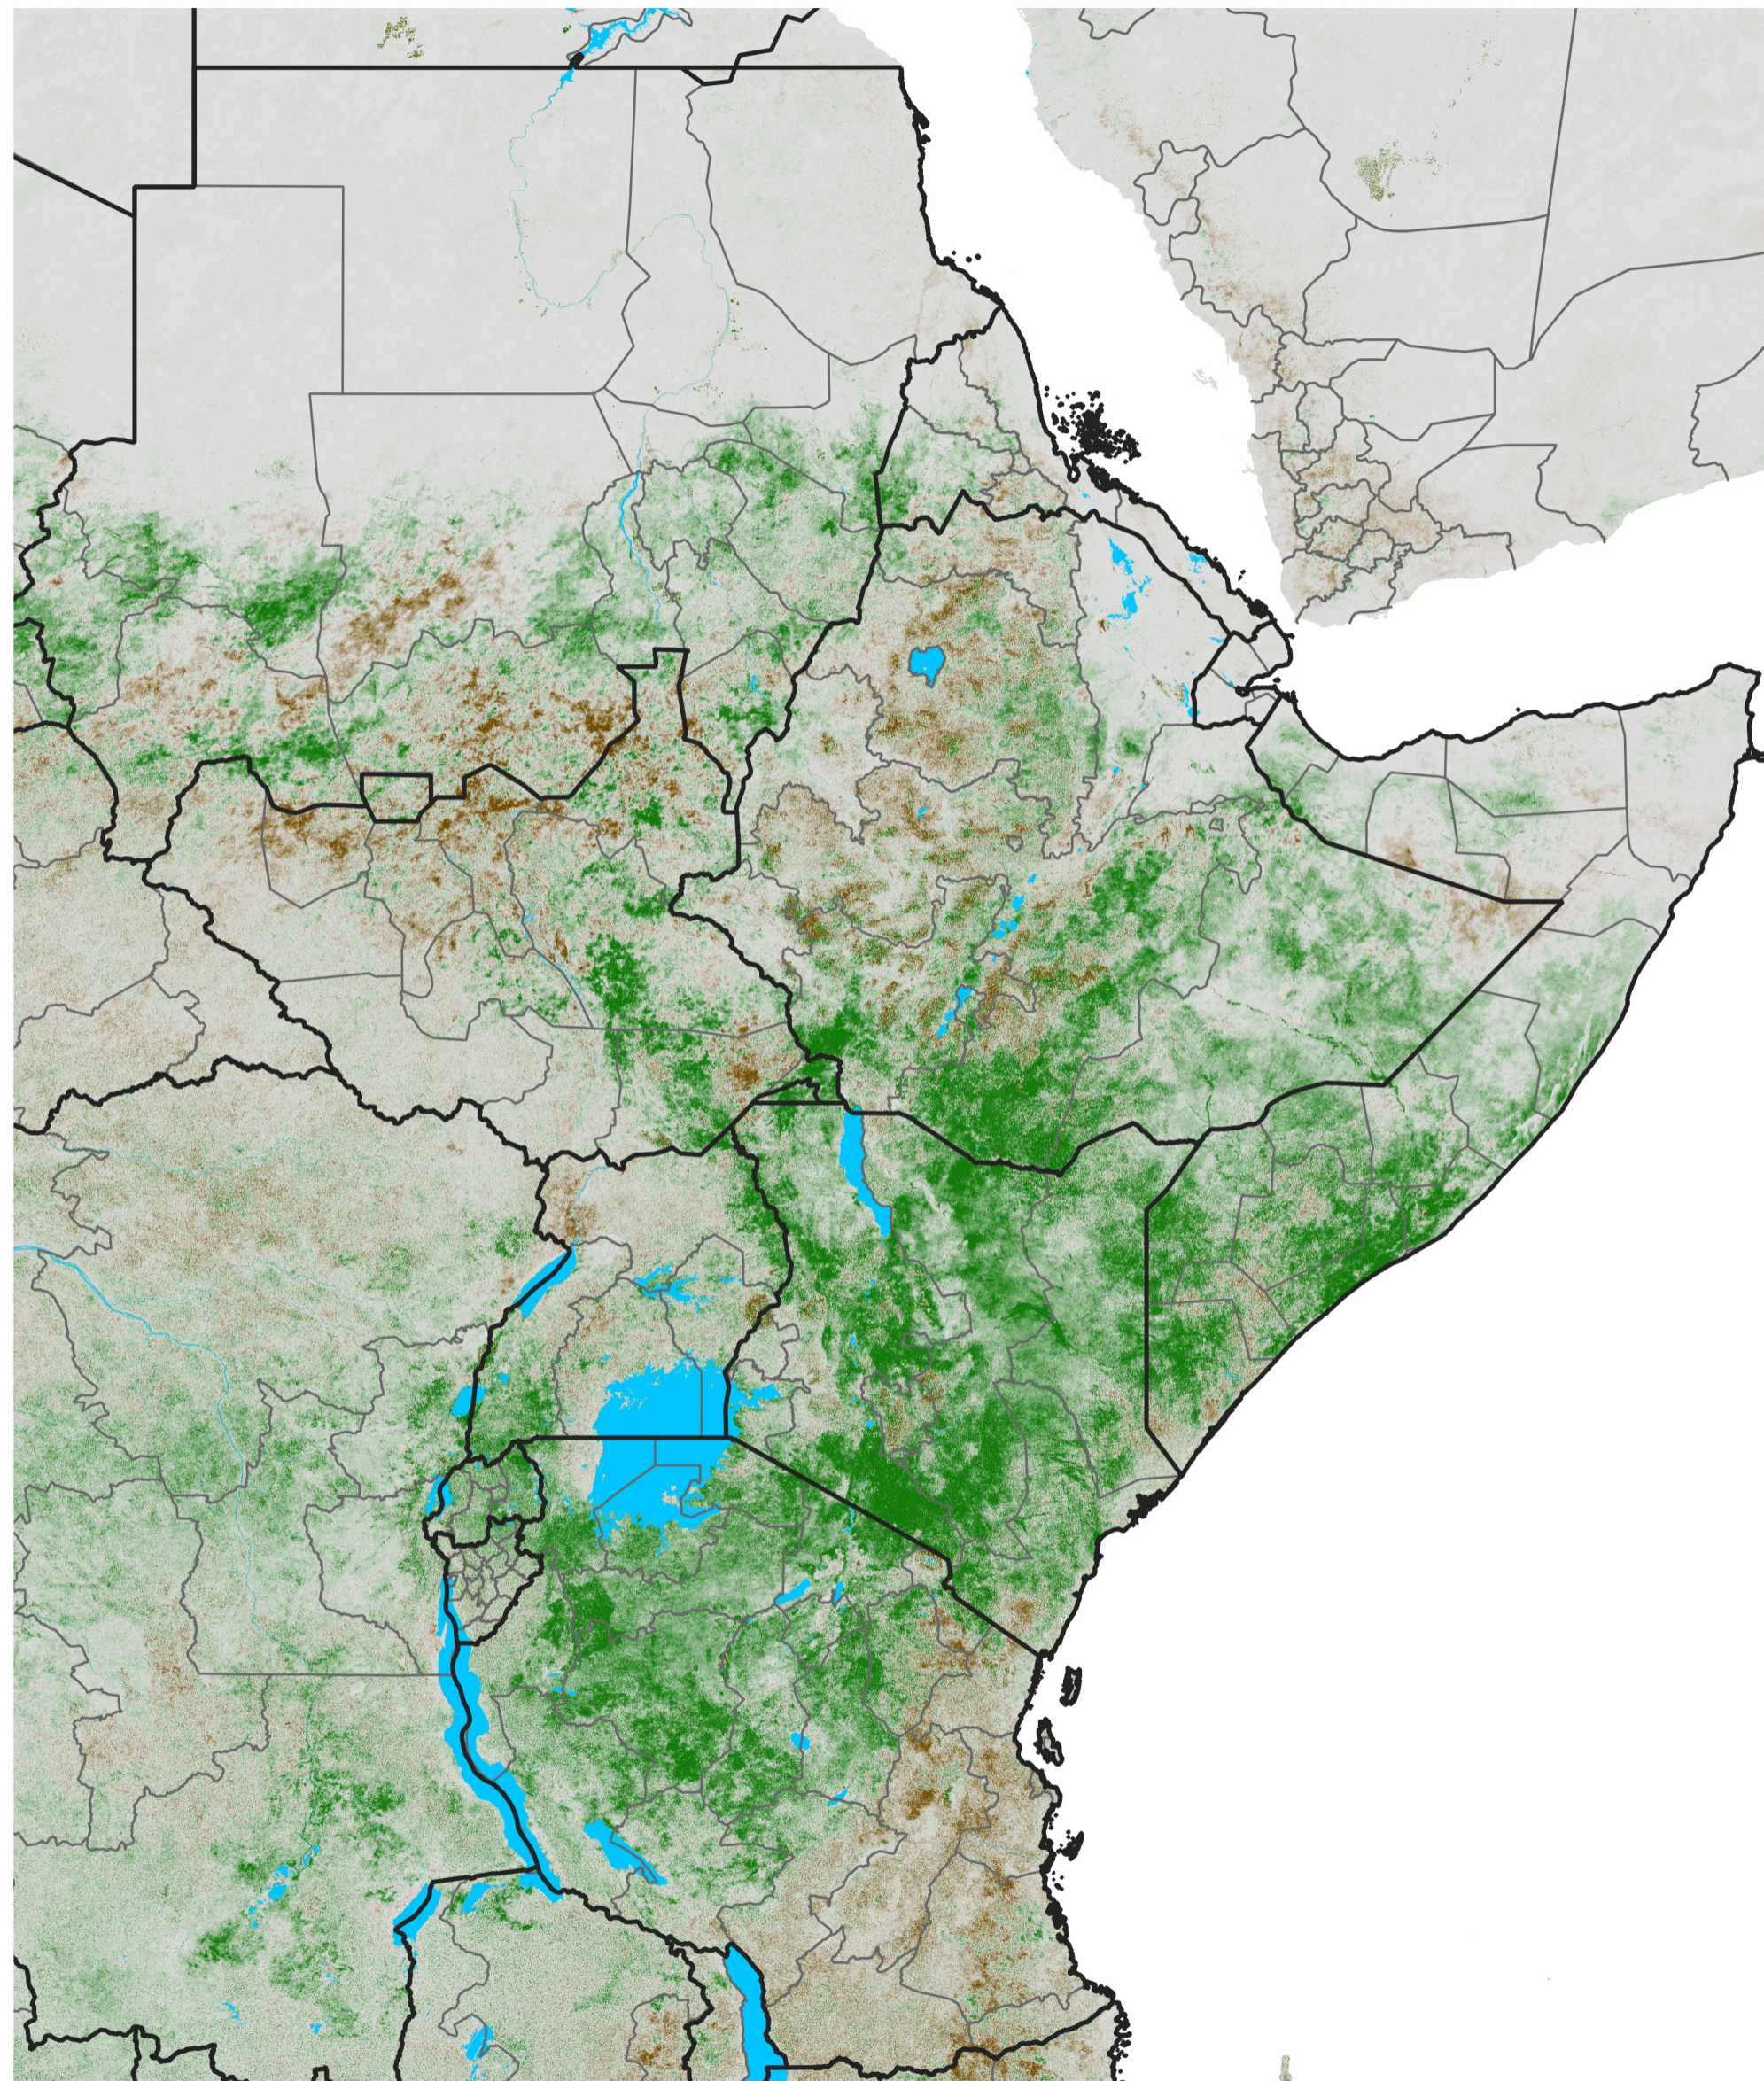

East Africa NDVI Difference

2018 minus 2017

Period 40 / Jul 11 - 20, 2018

NDVI Difference

< -0.3 -0.2 -0.1 -0.05 0.05 0.1 0.2 >0.3

Negative

No Difference

Positive