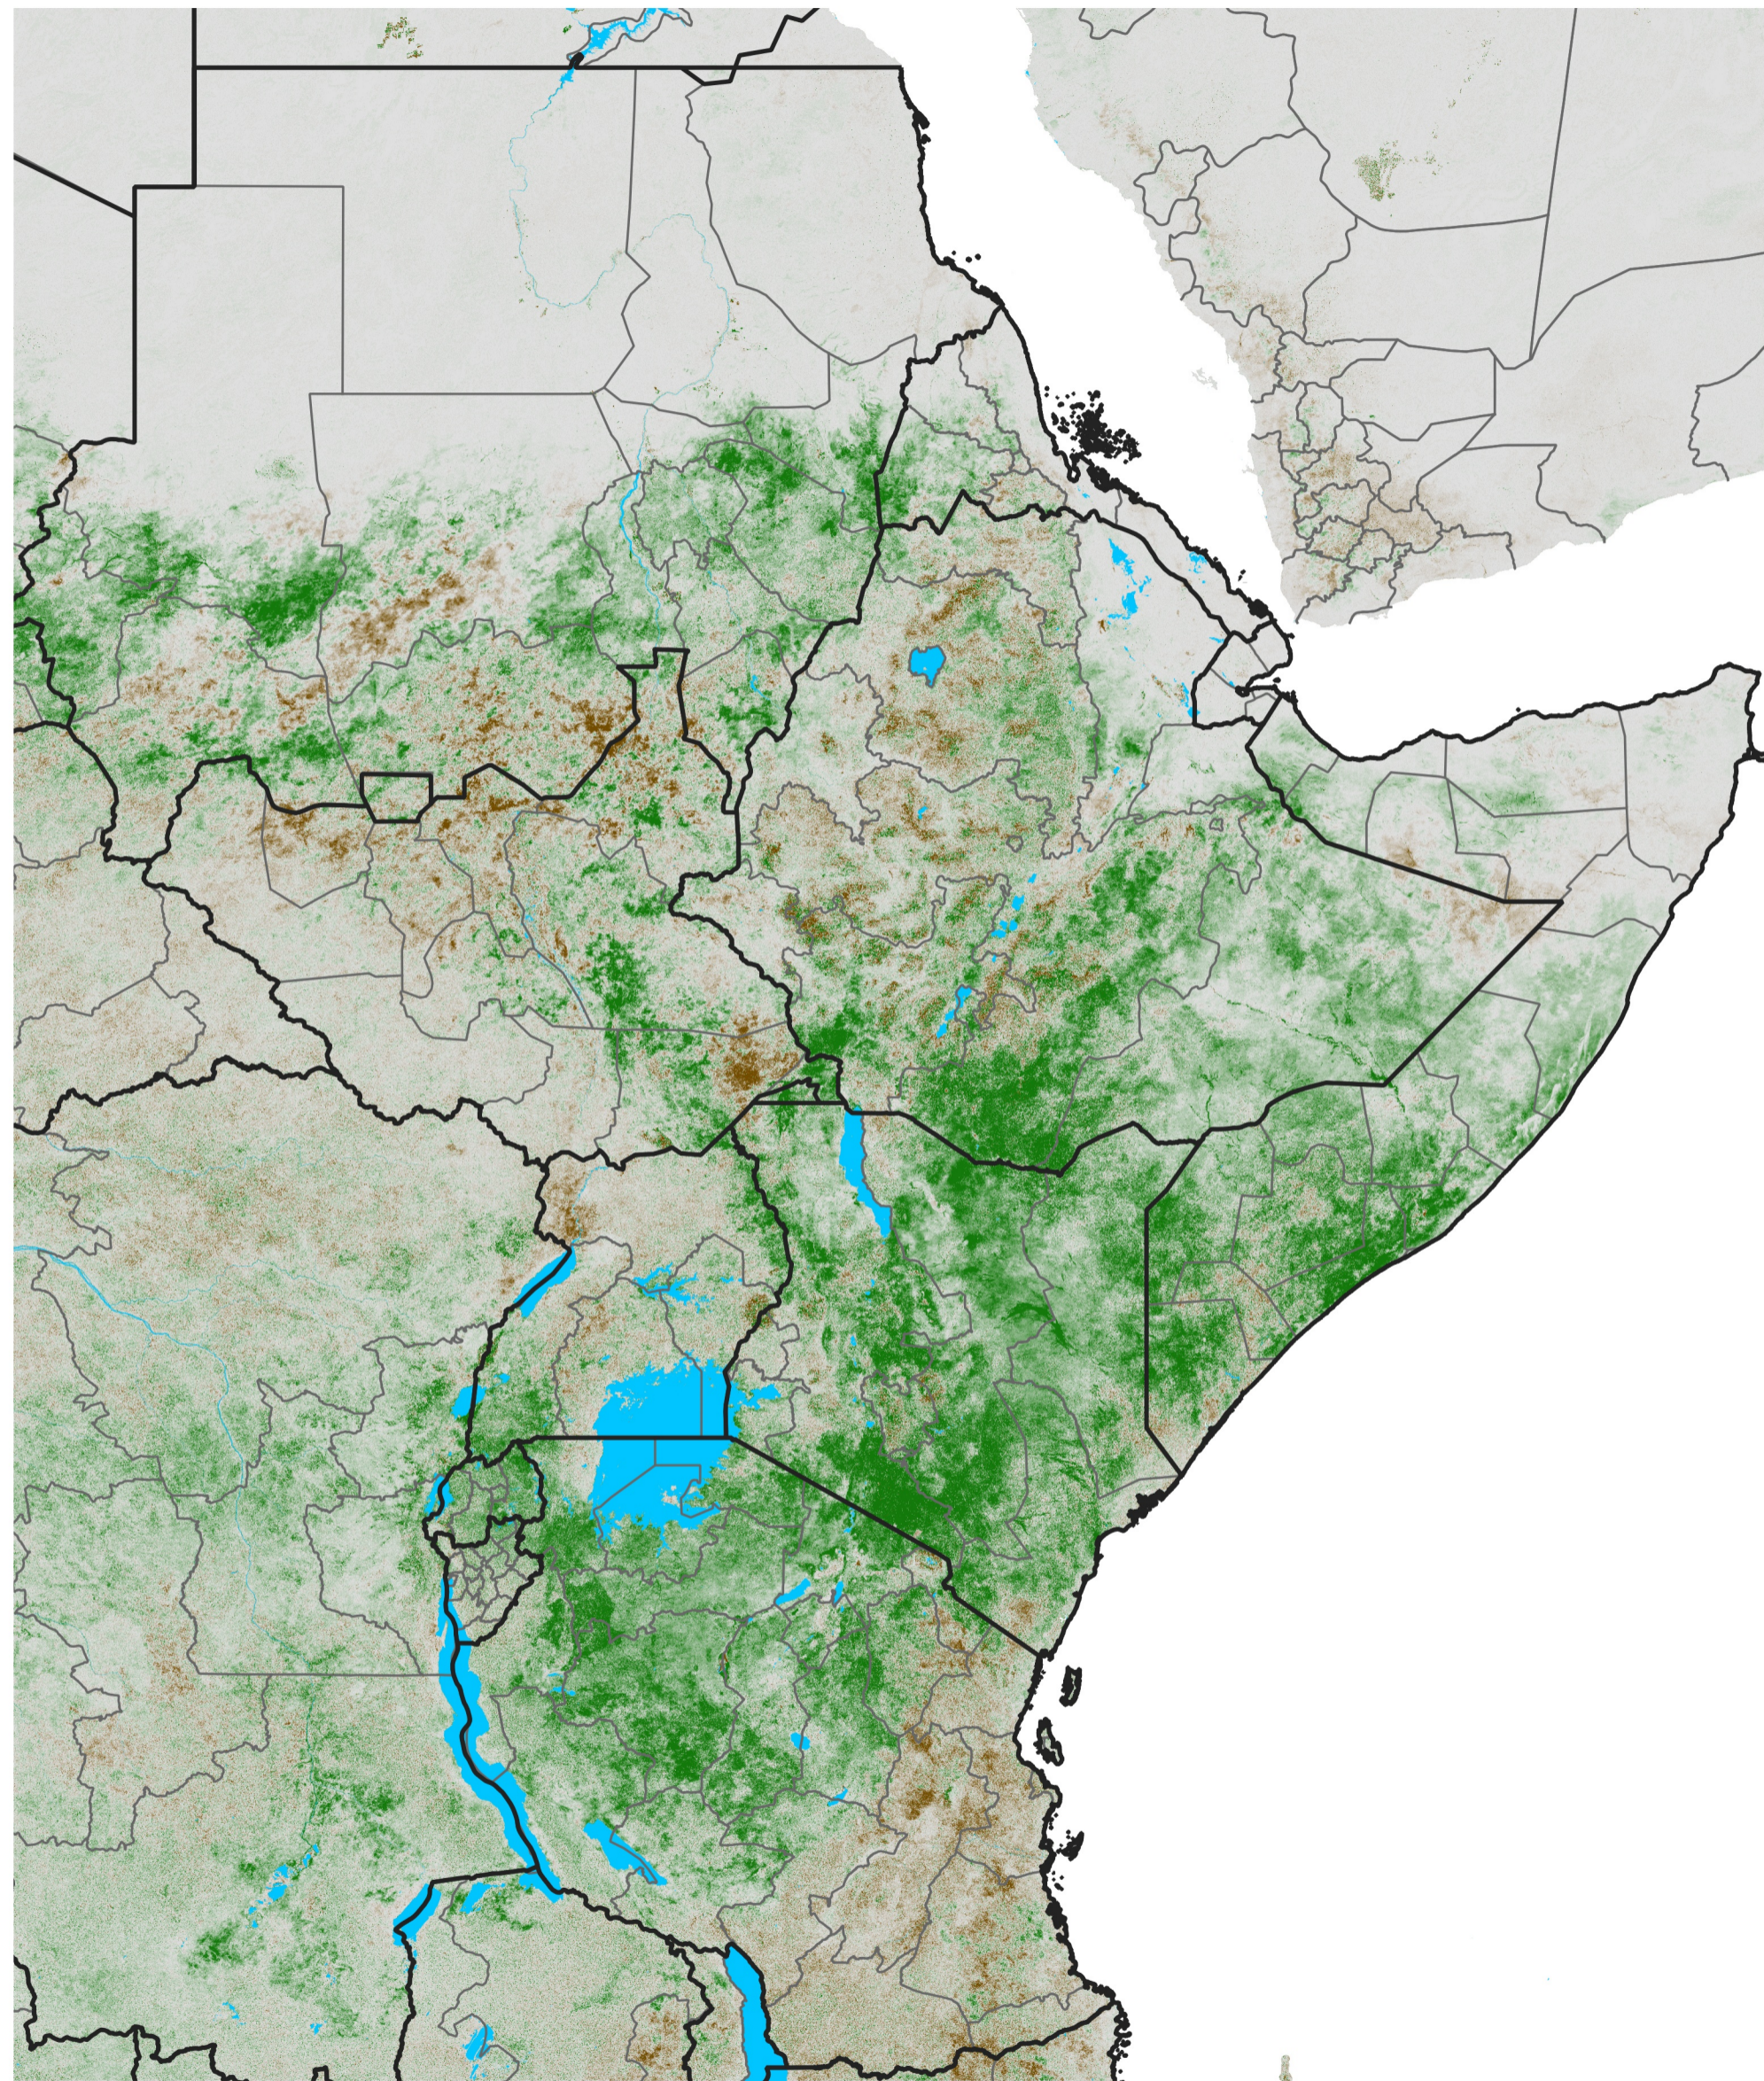

# East Africa NDVI Difference

2018 minus 2017

Period 41 / Jul 16 - 25, 2018

## NDVI Difference

< -0.3   -0.2   -0.1   -0.05   0.05   0.1   0.2   >0.3

Negative

No Difference

Positive