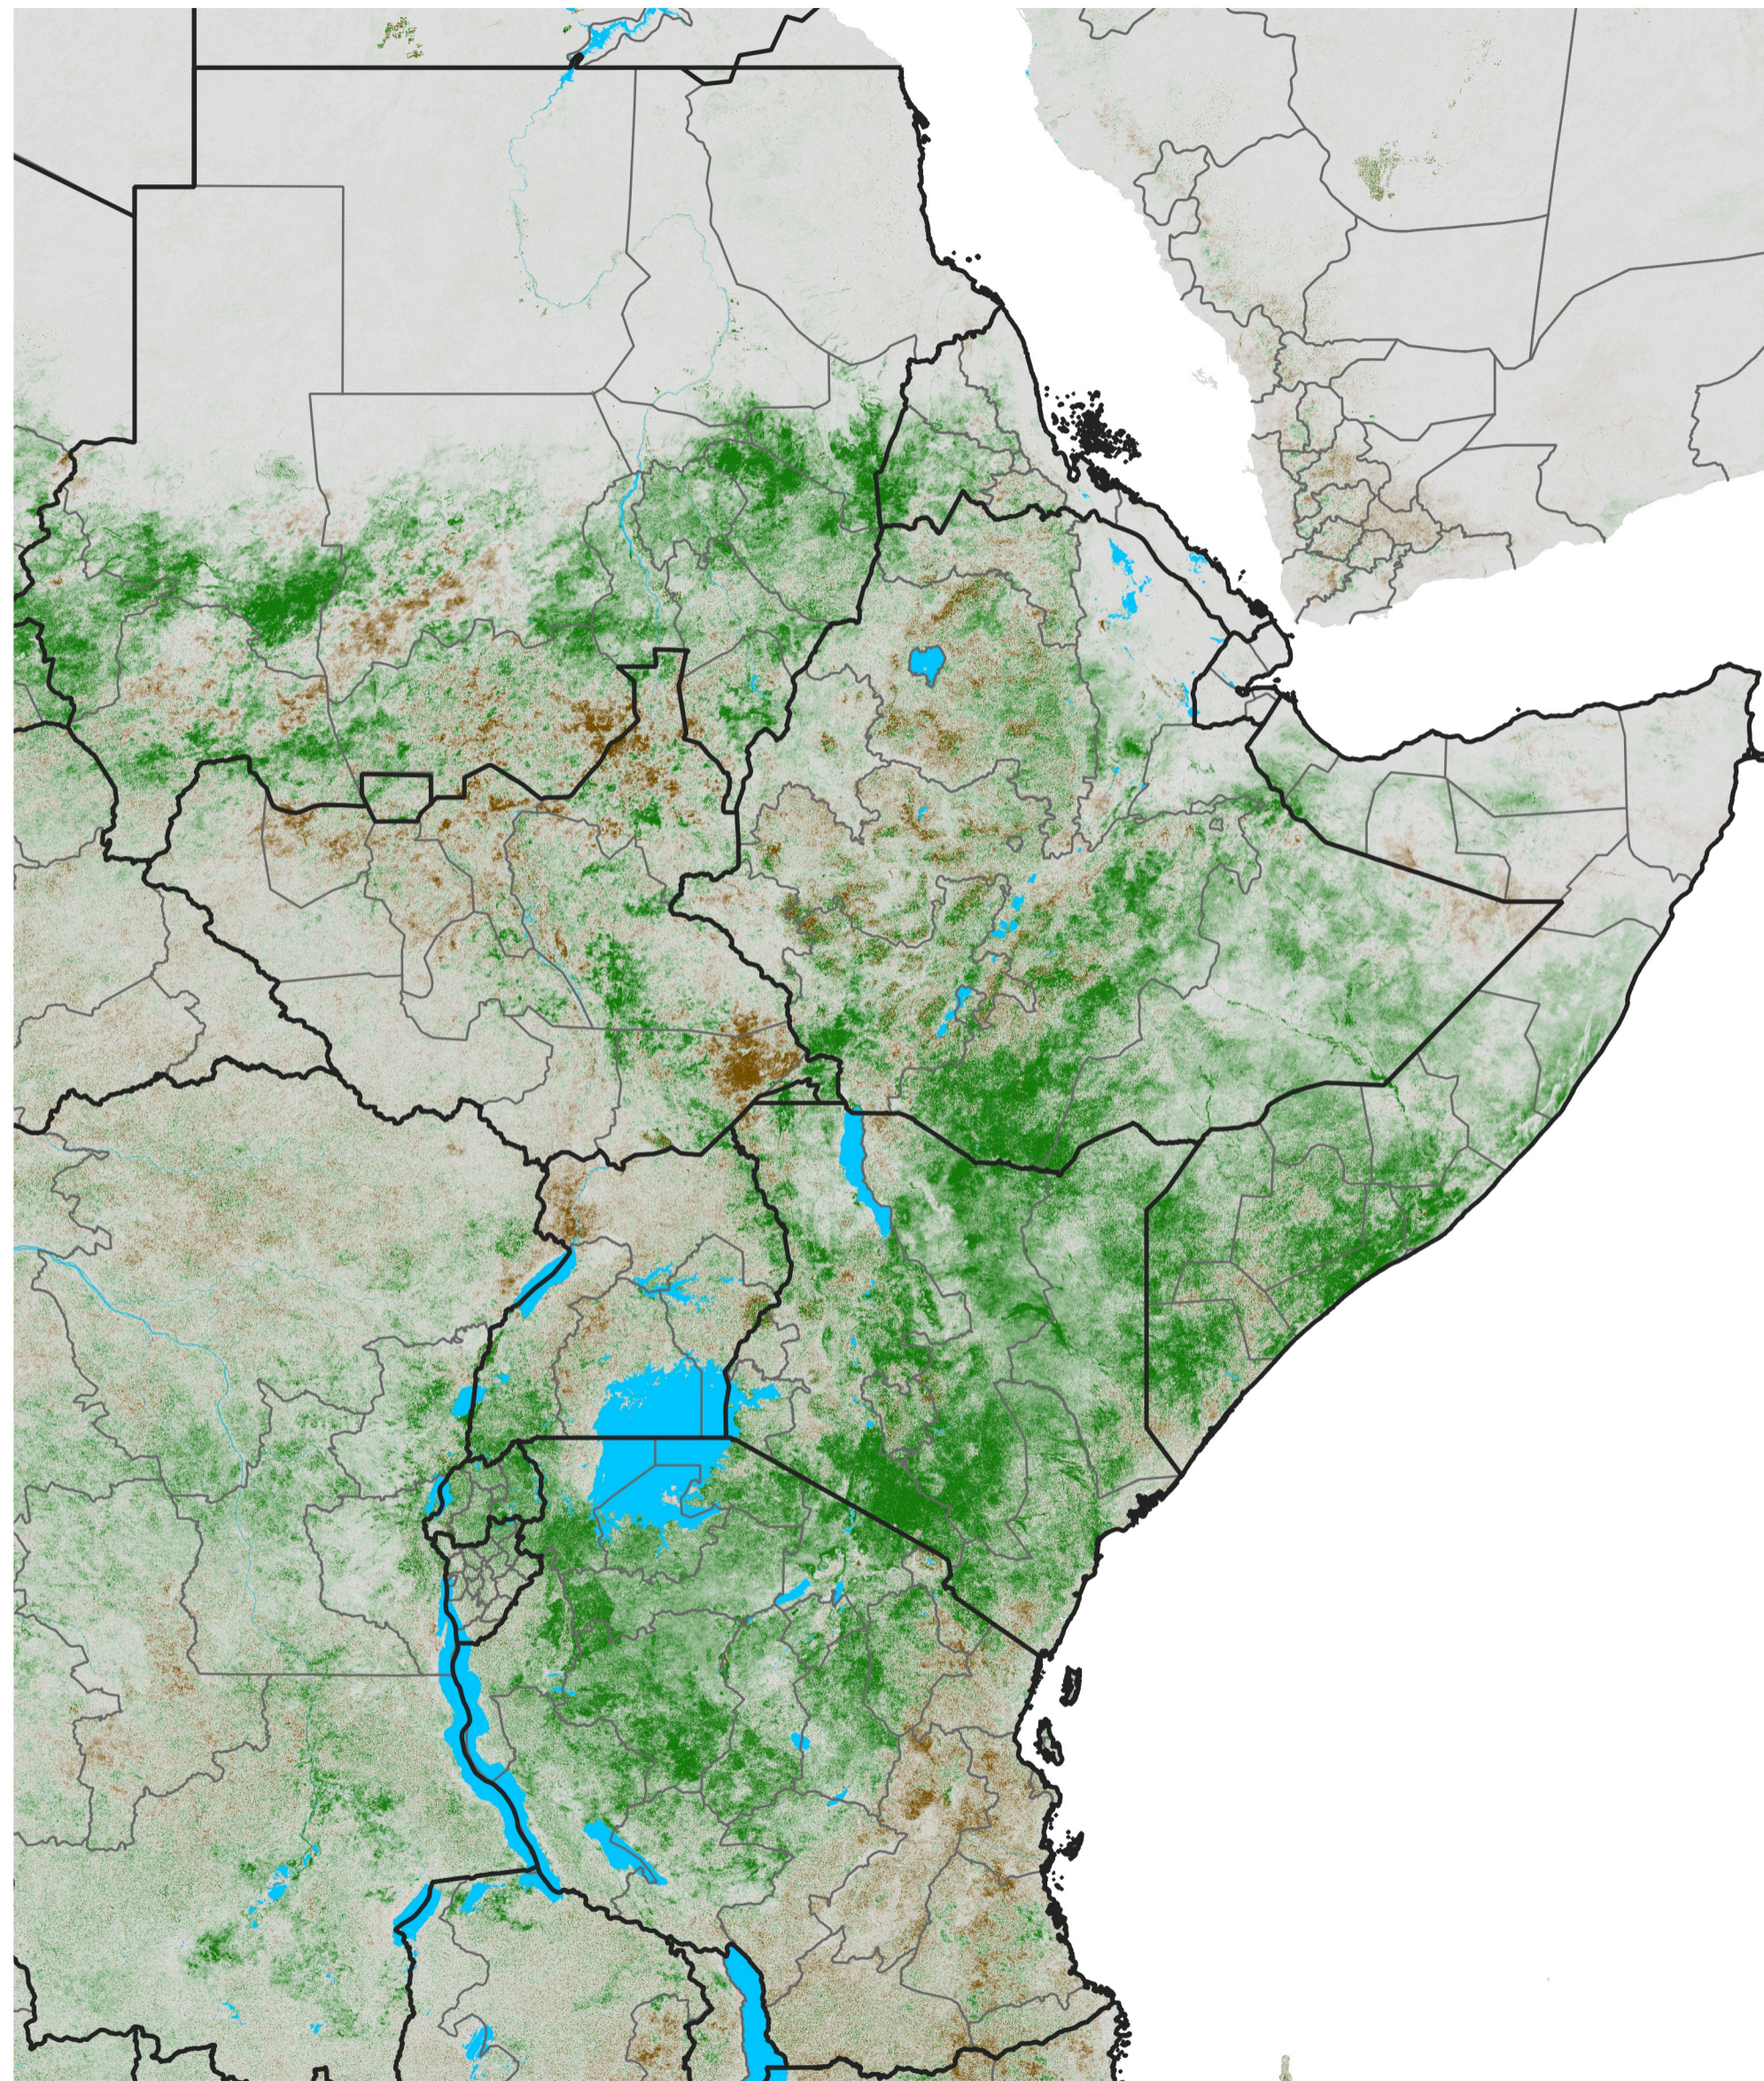

East Africa NDVI Difference

2018 minus 2017

Period 42 / Jul 21 - 31, 2018

NDVI Difference

< -0.3 -0.2 -0.1 -0.05 0.05 0.1 0.2 >0.3

Negative

No Difference

Positive