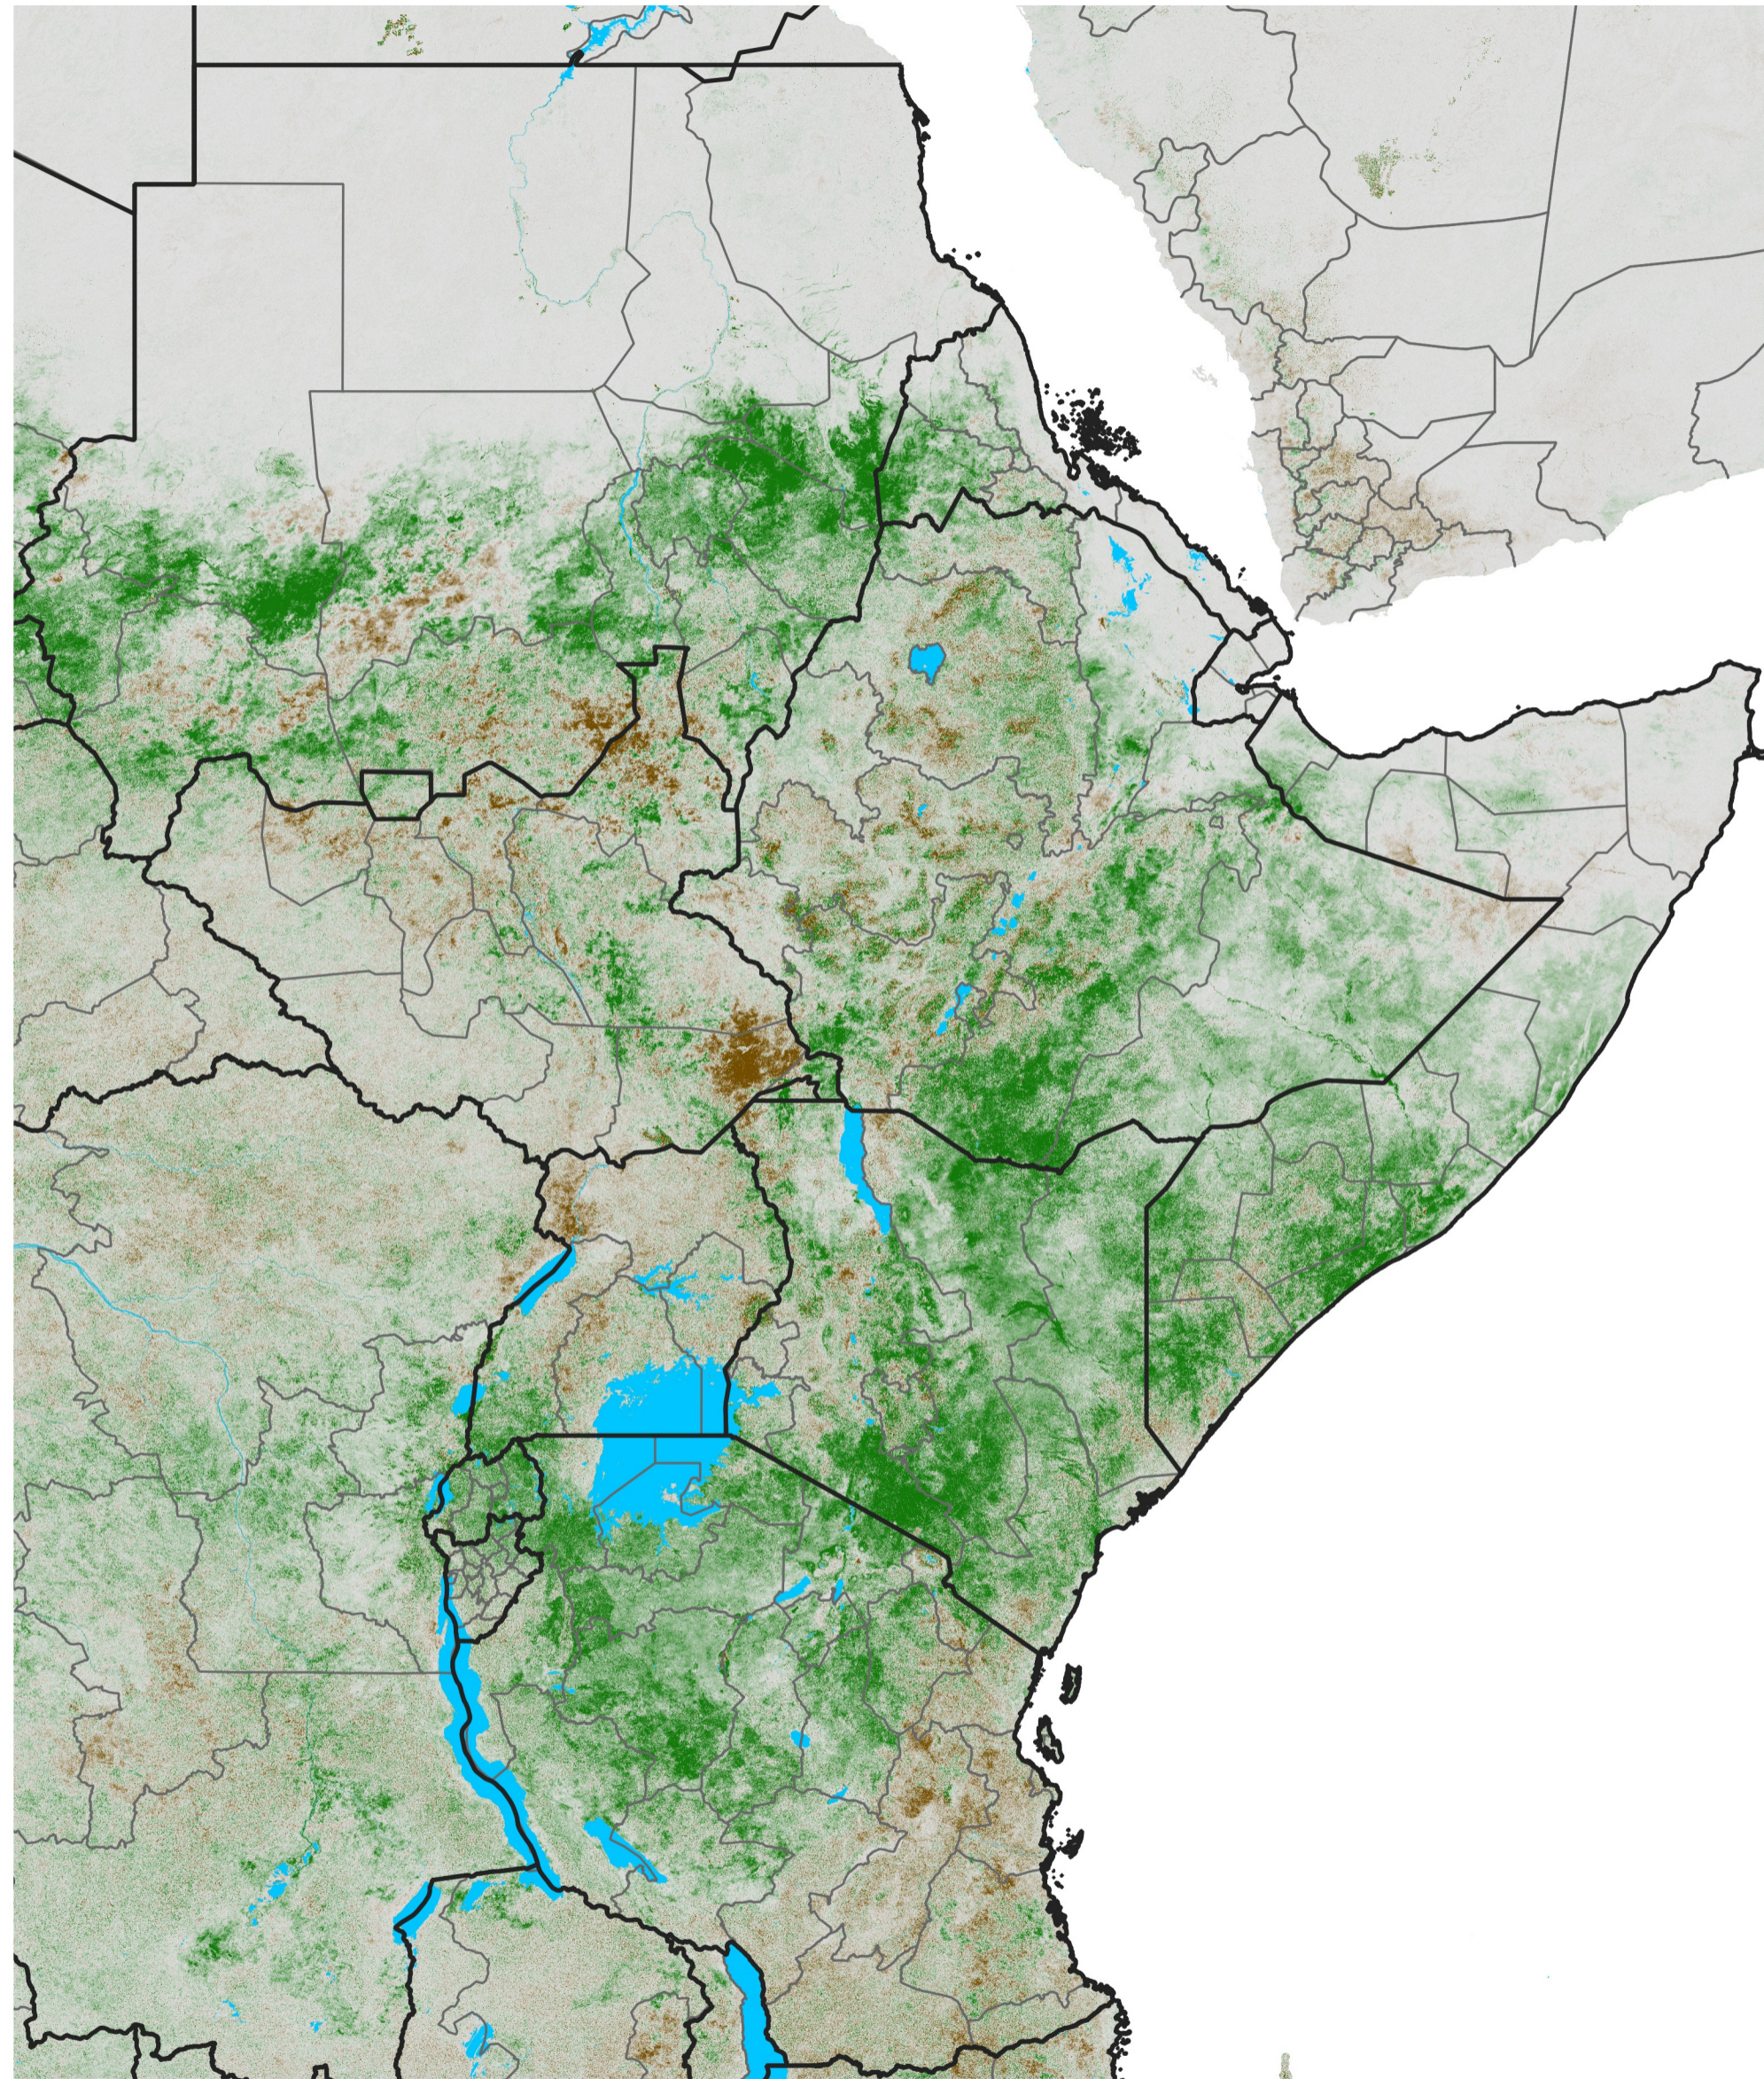

East Africa NDVI Difference

2018 minus 2017

Period 43 / Jul 26 - Aug 05, 2018

NDVI Difference

< -0.3 -0.2 -0.1 -0.05 0.05 0.1 0.2 >0.3

Negative

No Difference

Positive