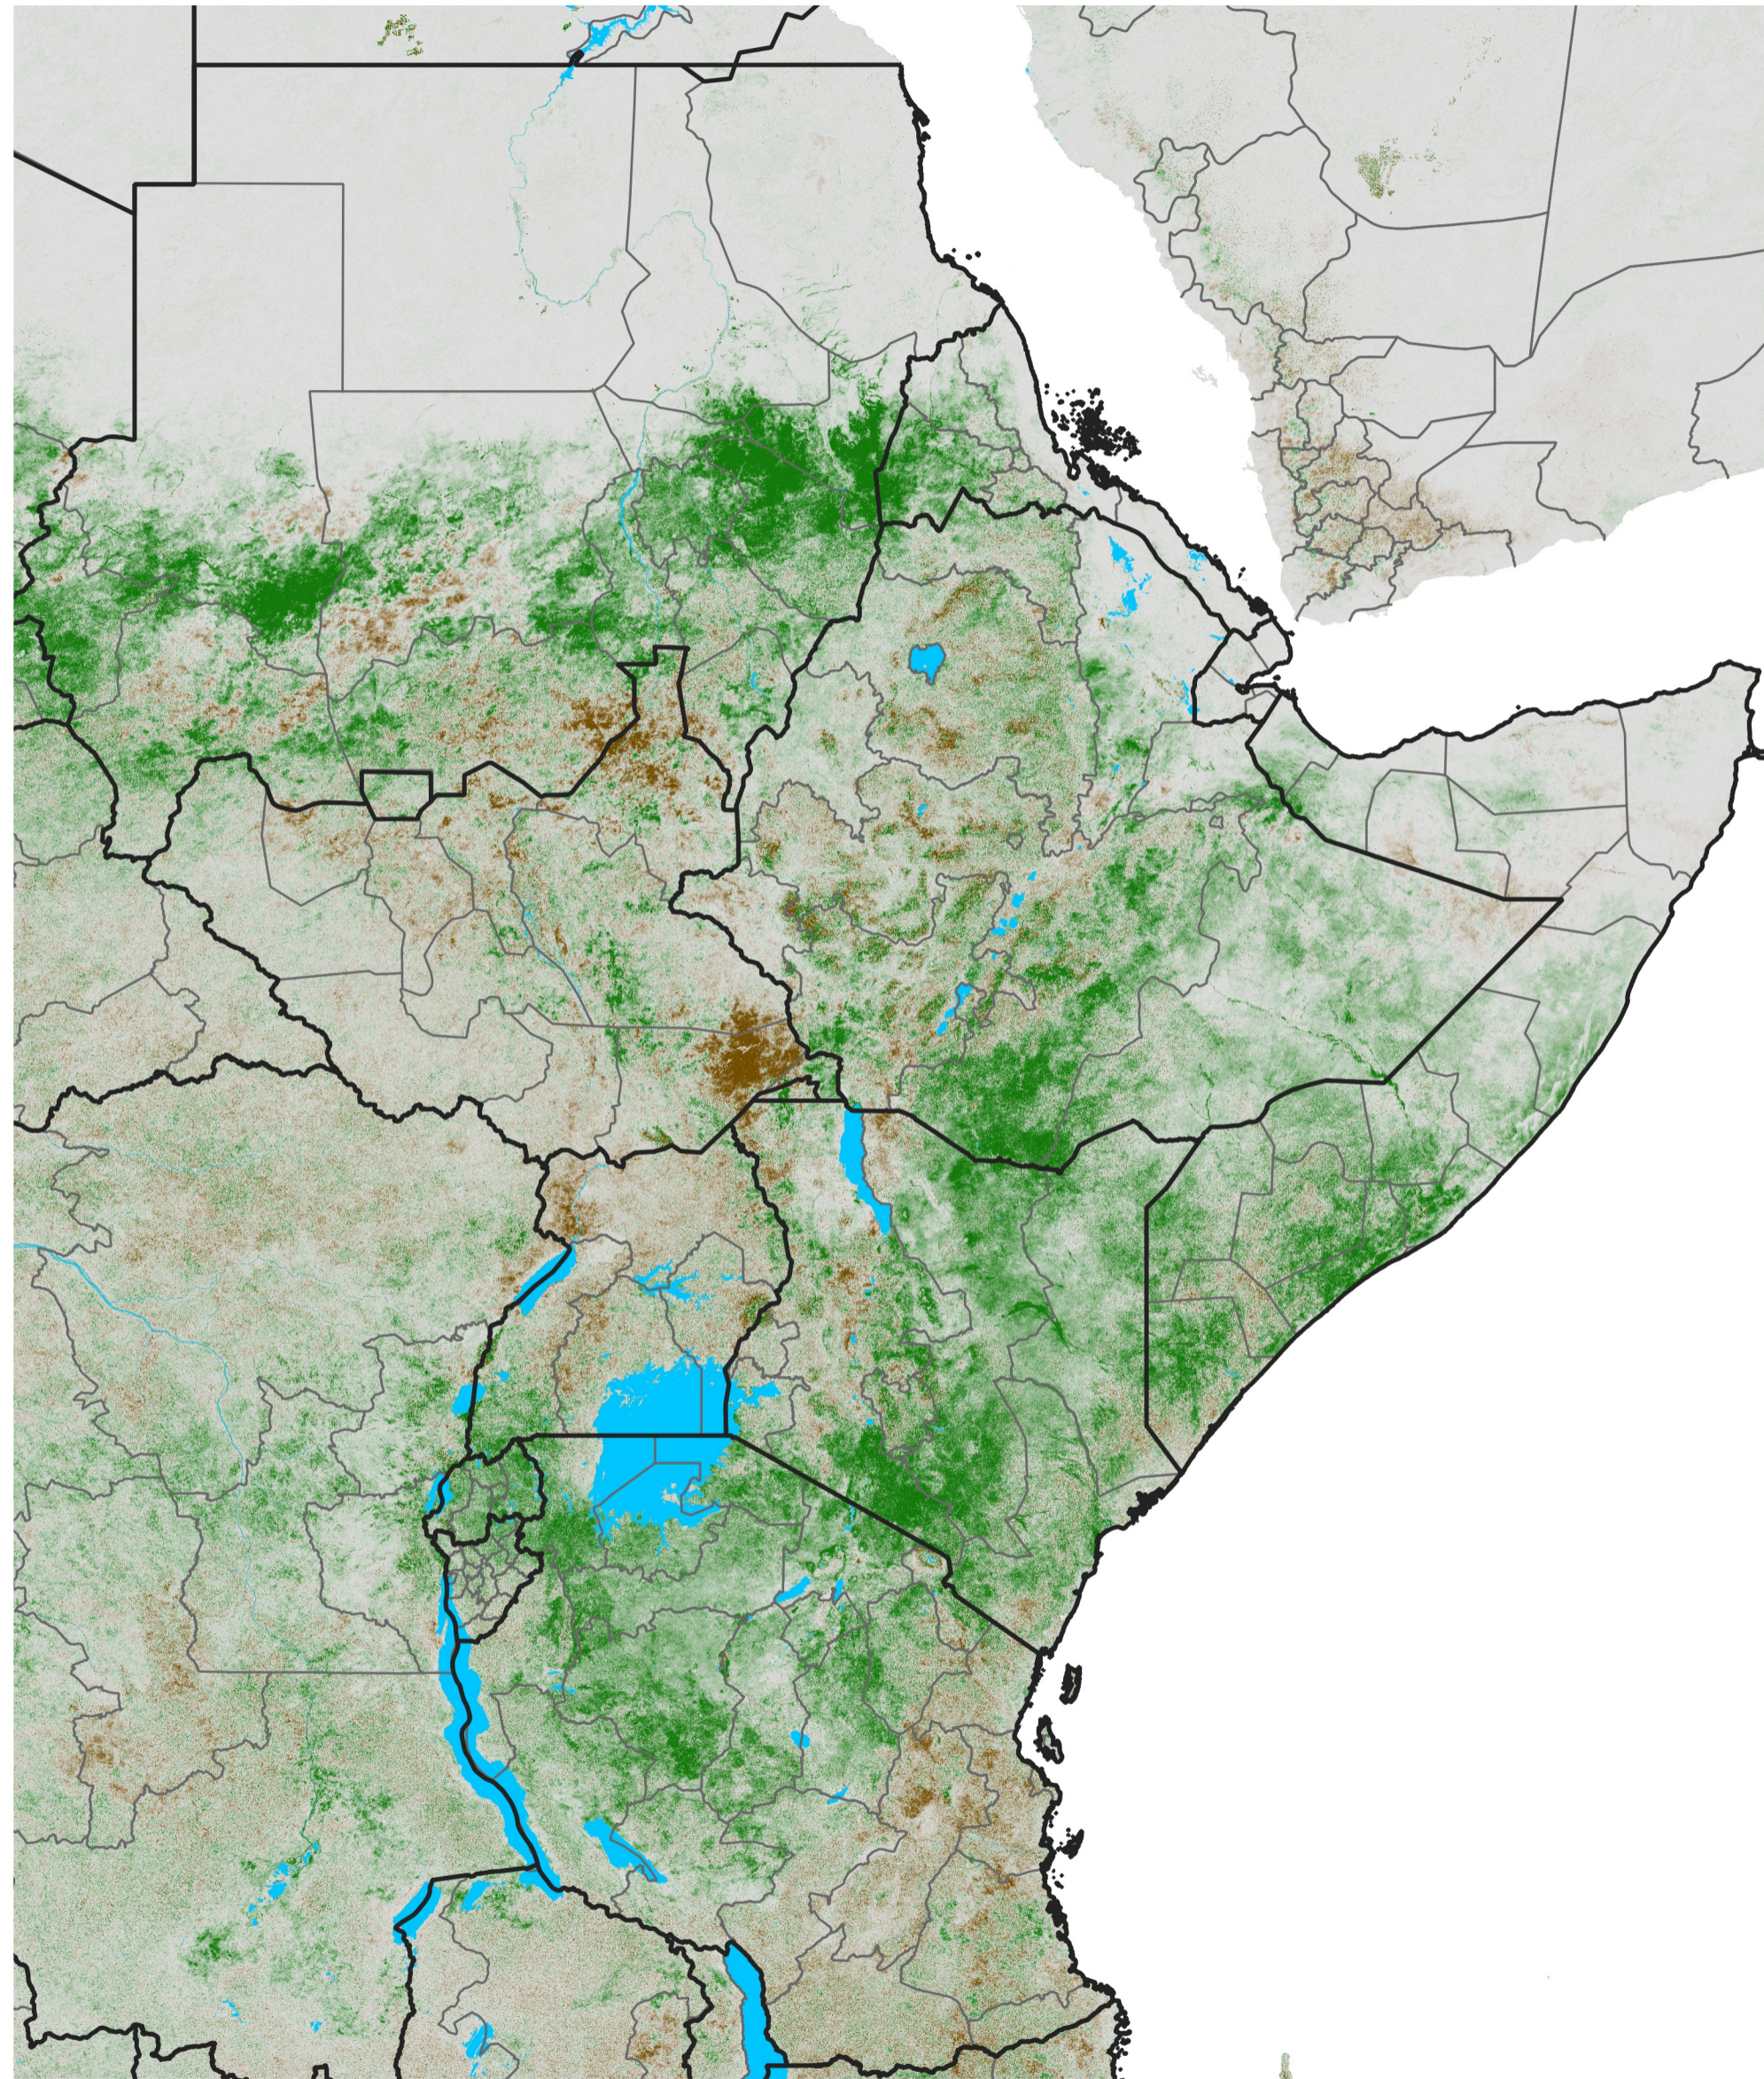

# East Africa NDVI Difference

2018 minus 2017

Period 44 / Aug 01 - 10, 2018

## NDVI Difference

< -0.3   -0.2   -0.1   -0.05   0.05   0.1   0.2   >0.3

Negative

No Difference

Positive