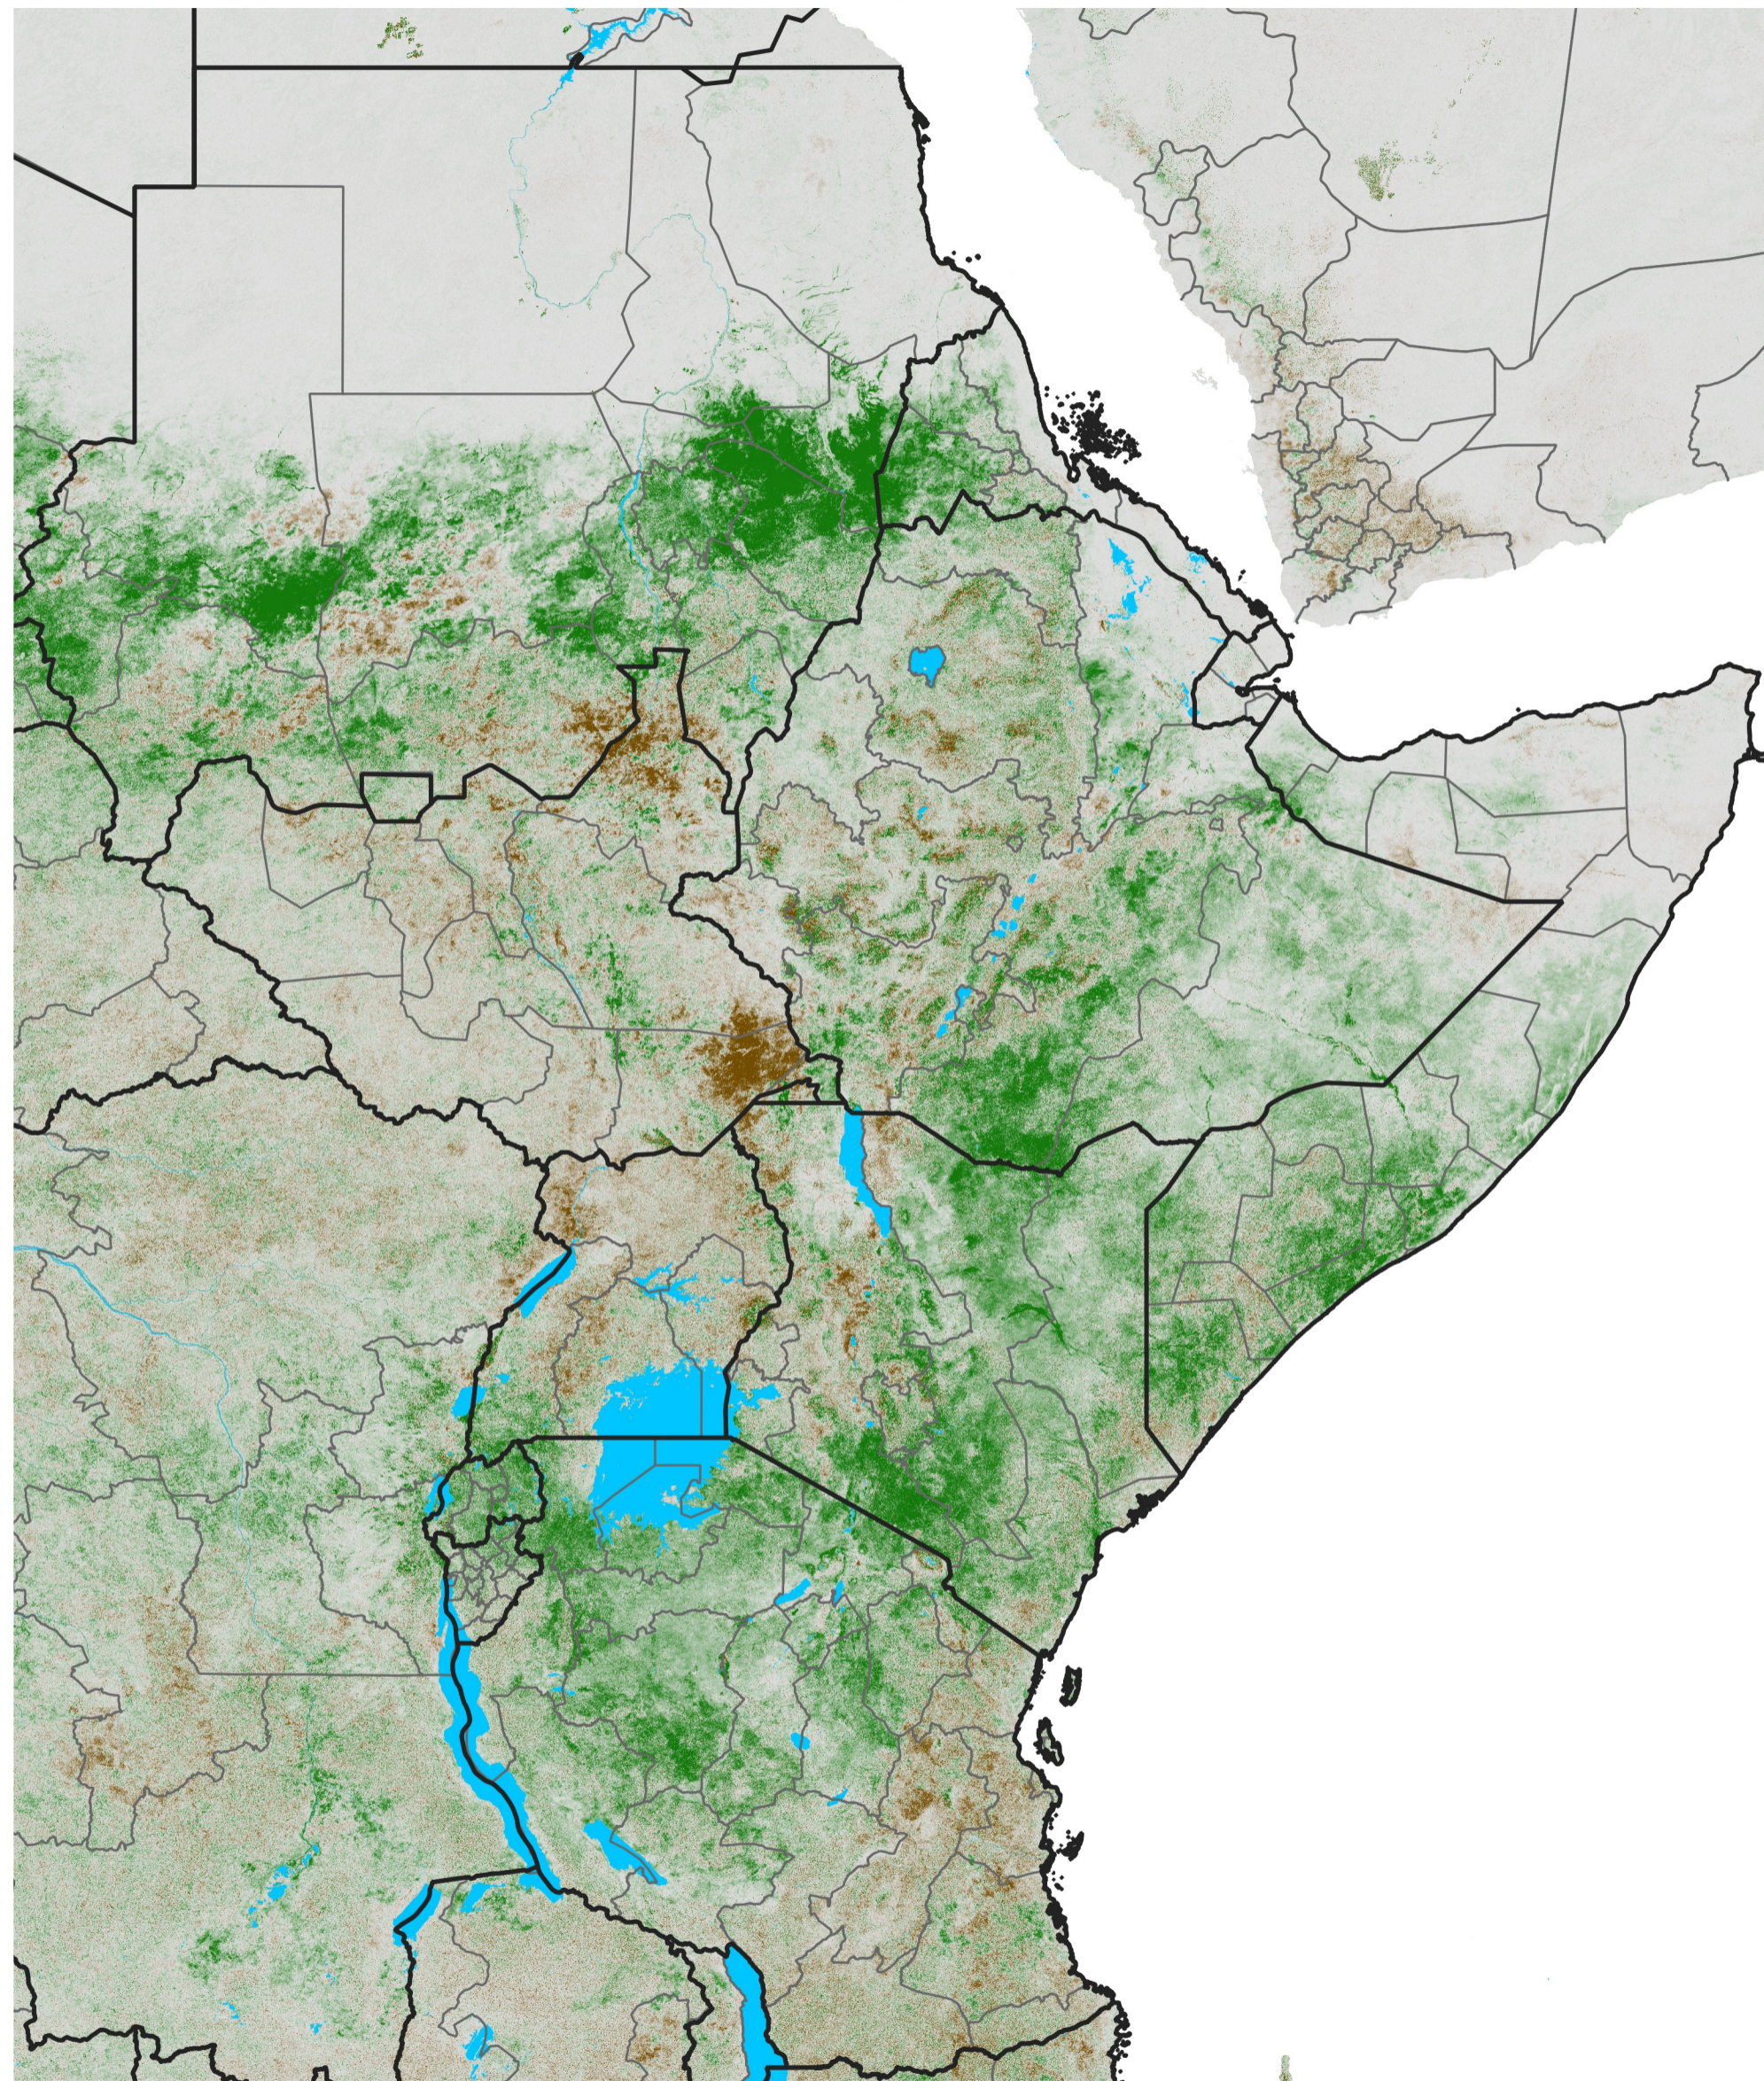

# East Africa NDVI Difference

2018 minus 2017

Period 45 / Aug 06 - 15, 2018

## NDVI Difference

< -0.3   -0.2   -0.1   -0.05   0.05   0.1   0.2   >0.3

Negative

No Difference

Positive