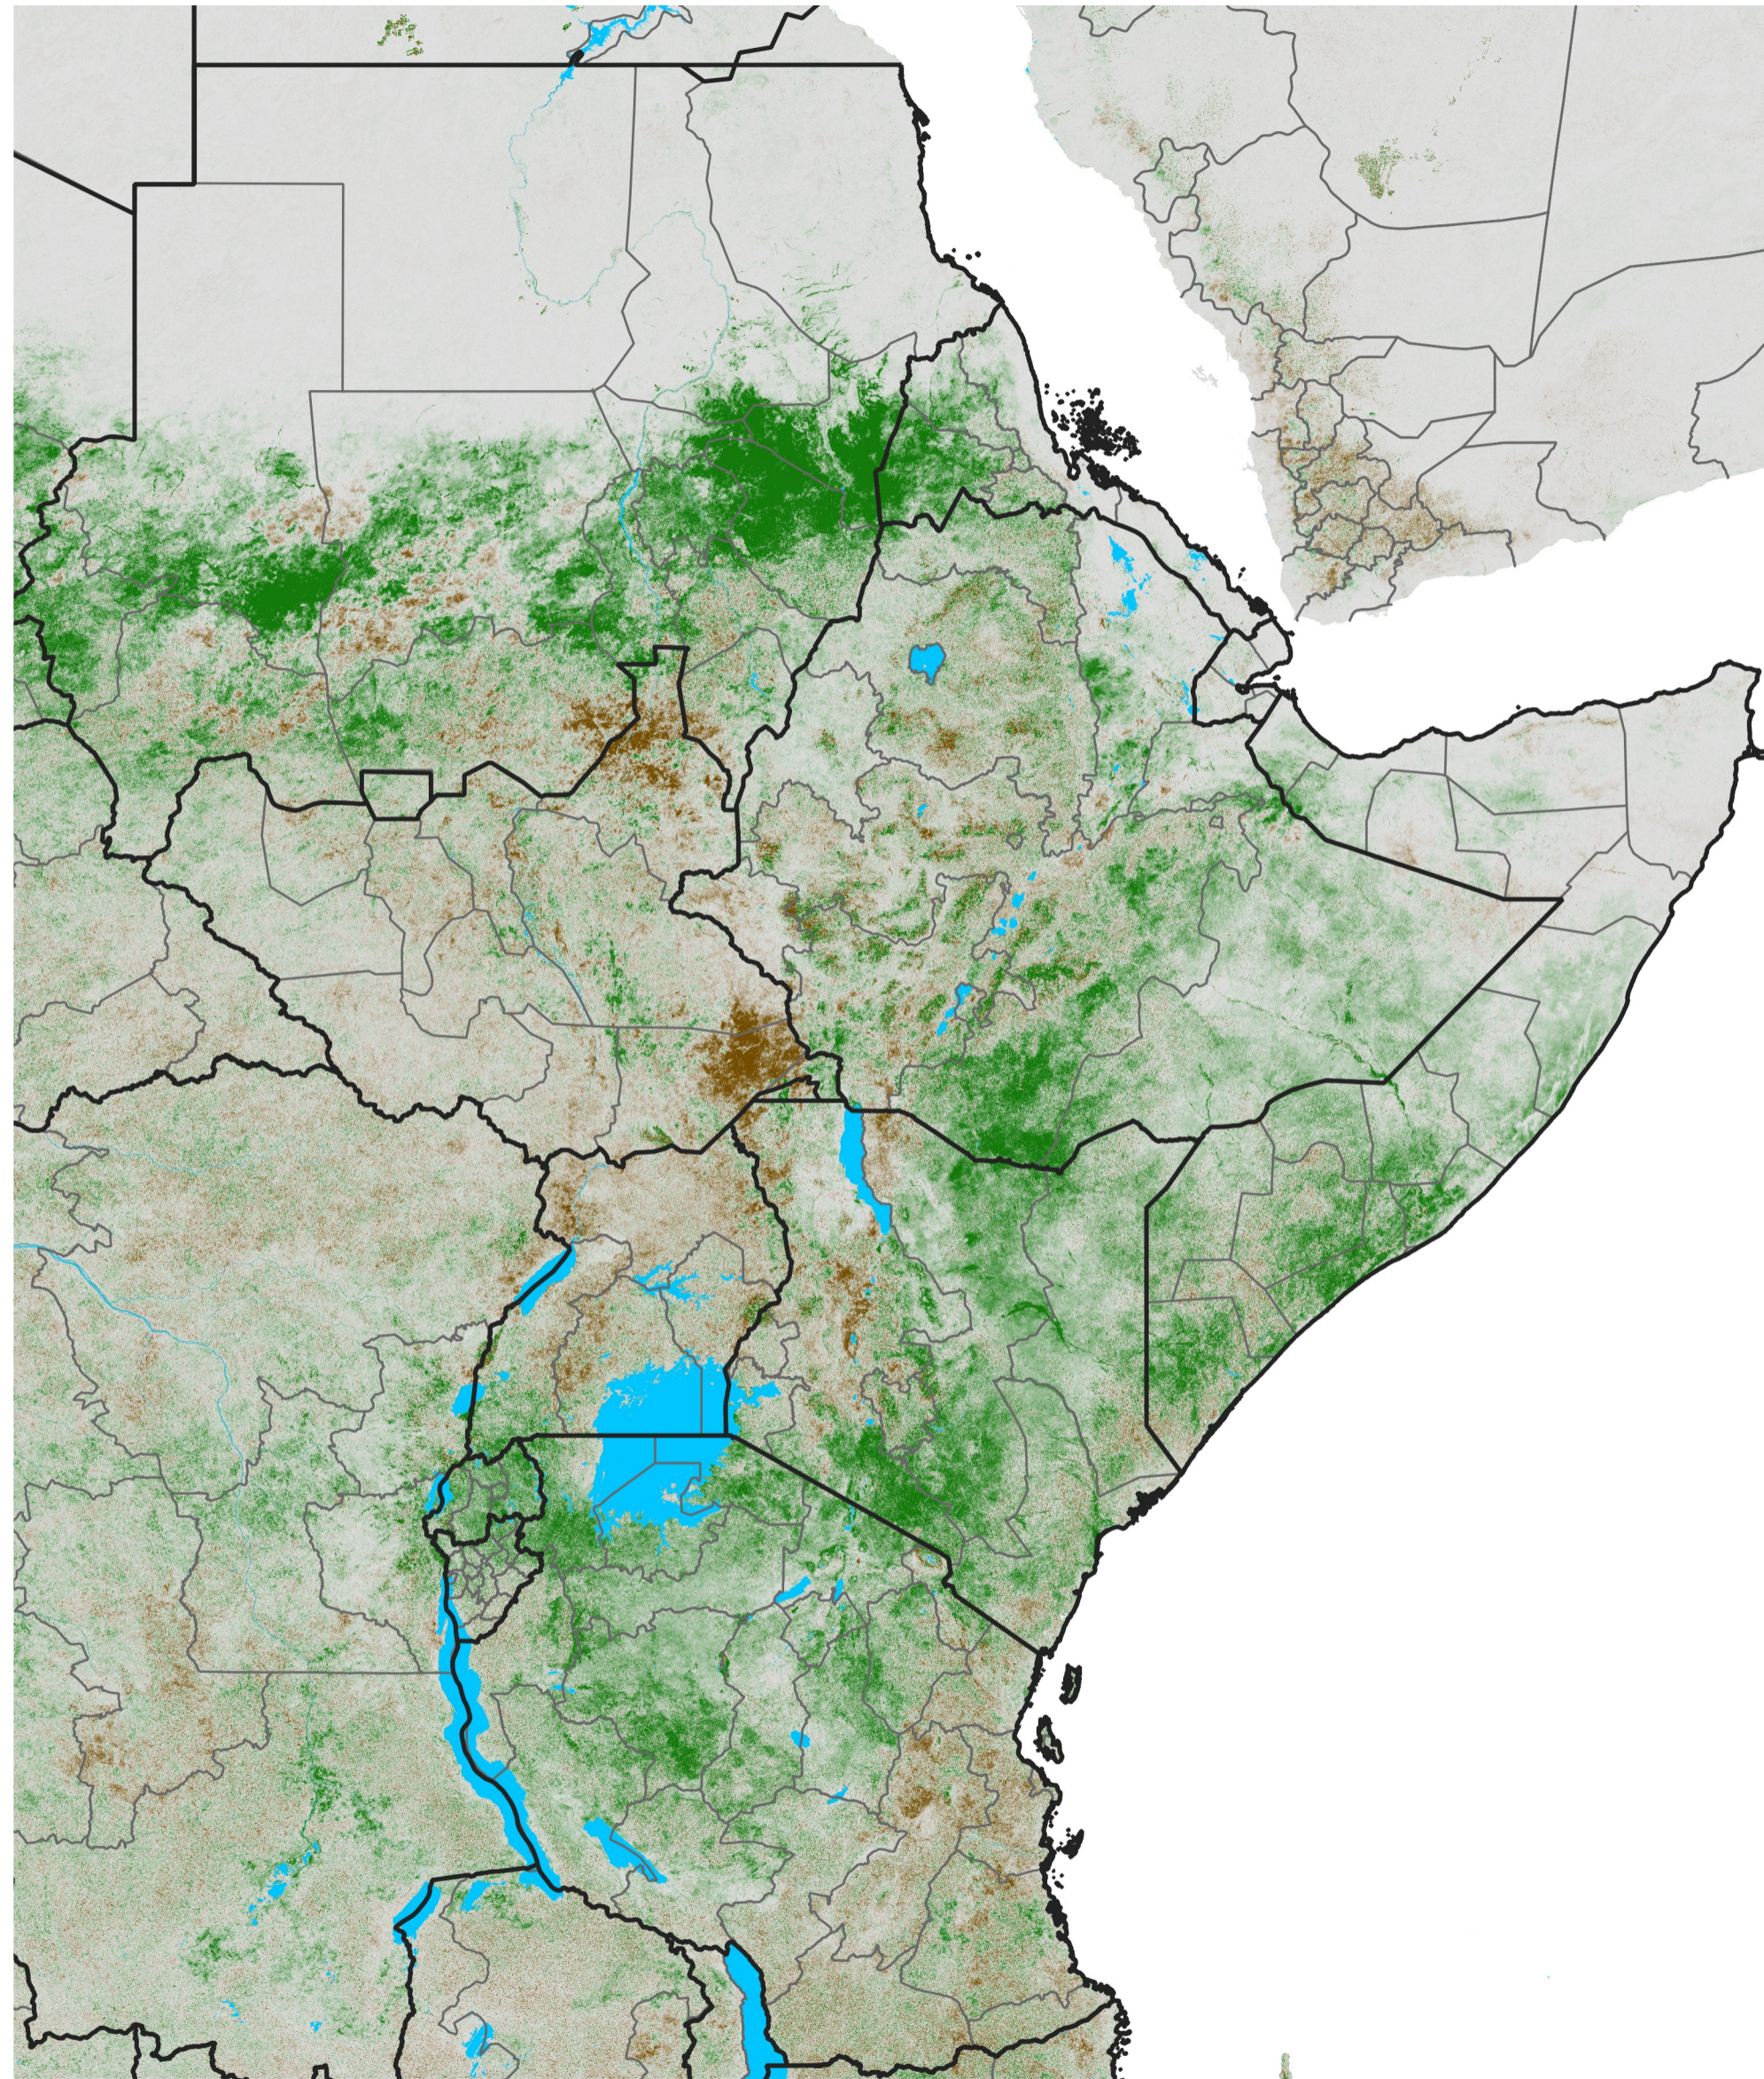

# East Africa NDVI Difference

2018 minus 2017

Period 46 / Aug 11 - 20, 2018

## NDVI Difference

< -0.3   -0.2   -0.1   -0.05   0.05   0.1   0.2   >0.3

Negative

No Difference

Positive