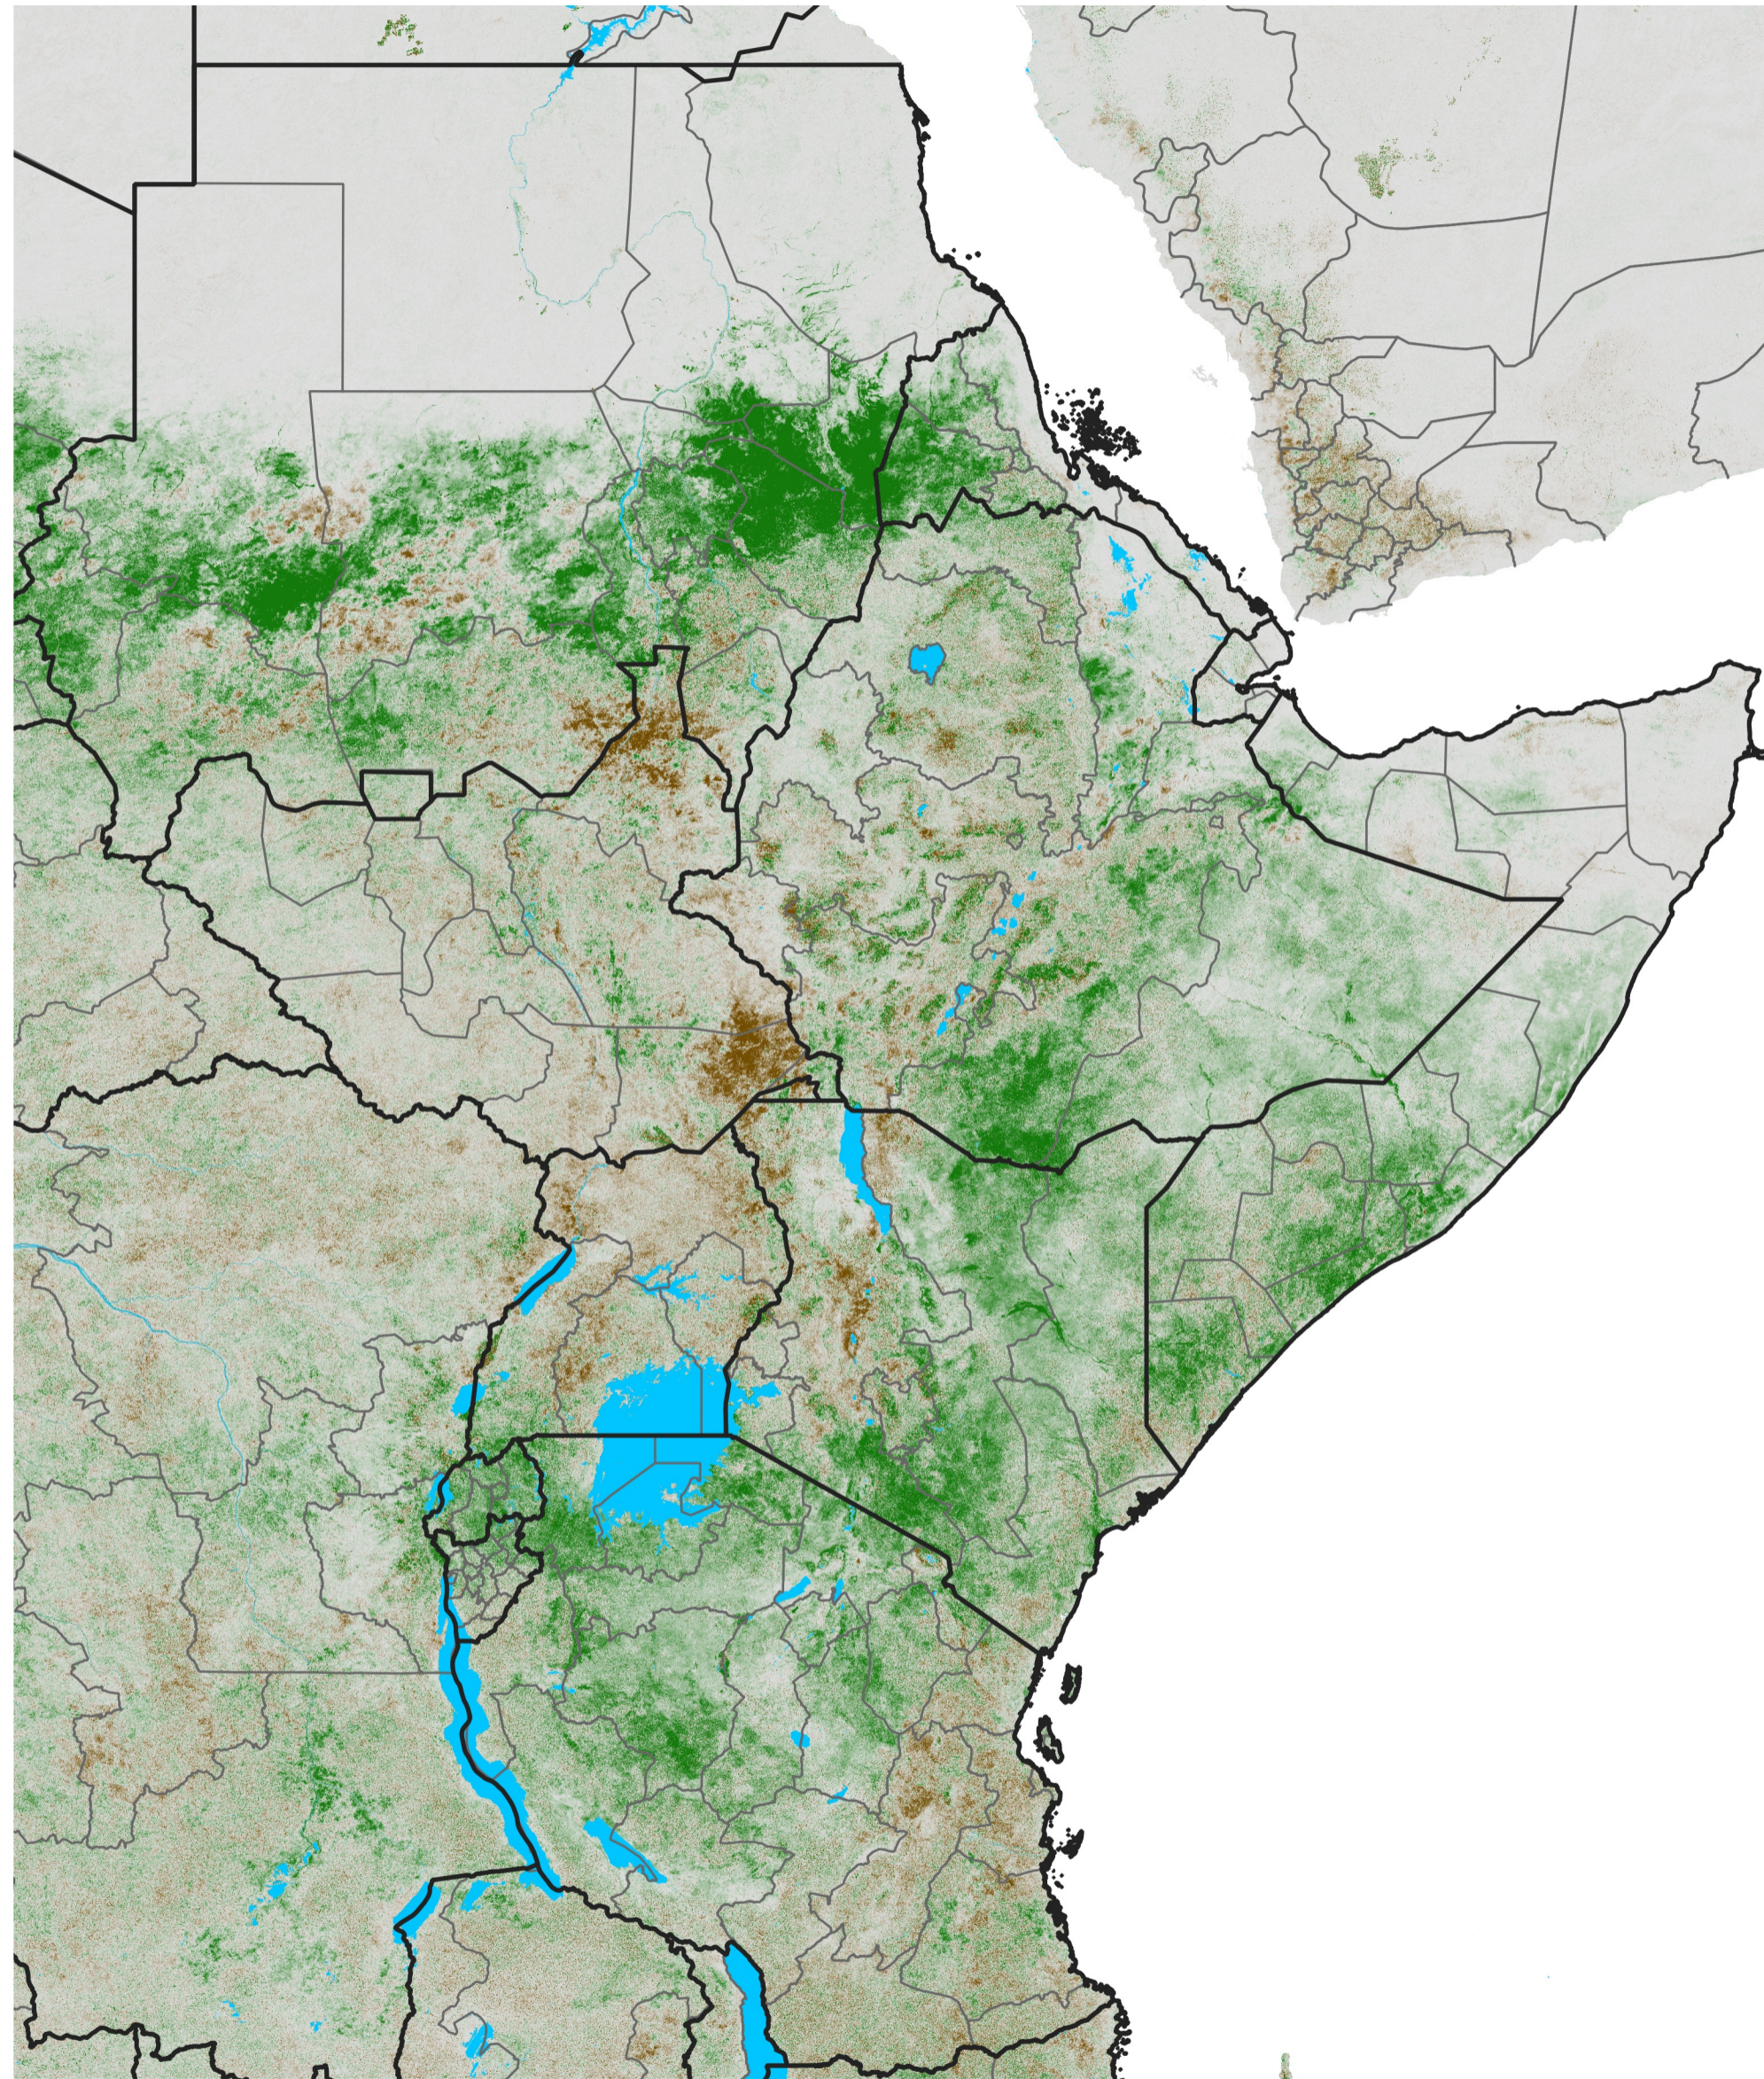

East Africa NDVI Difference

2018 minus 2017

Period 47 / Aug 16 - 25, 2018

NDVI Difference

< -0.3 -0.2 -0.1 -0.05 0.05 0.1 0.2 >0.3

Negative

No Difference

Positive