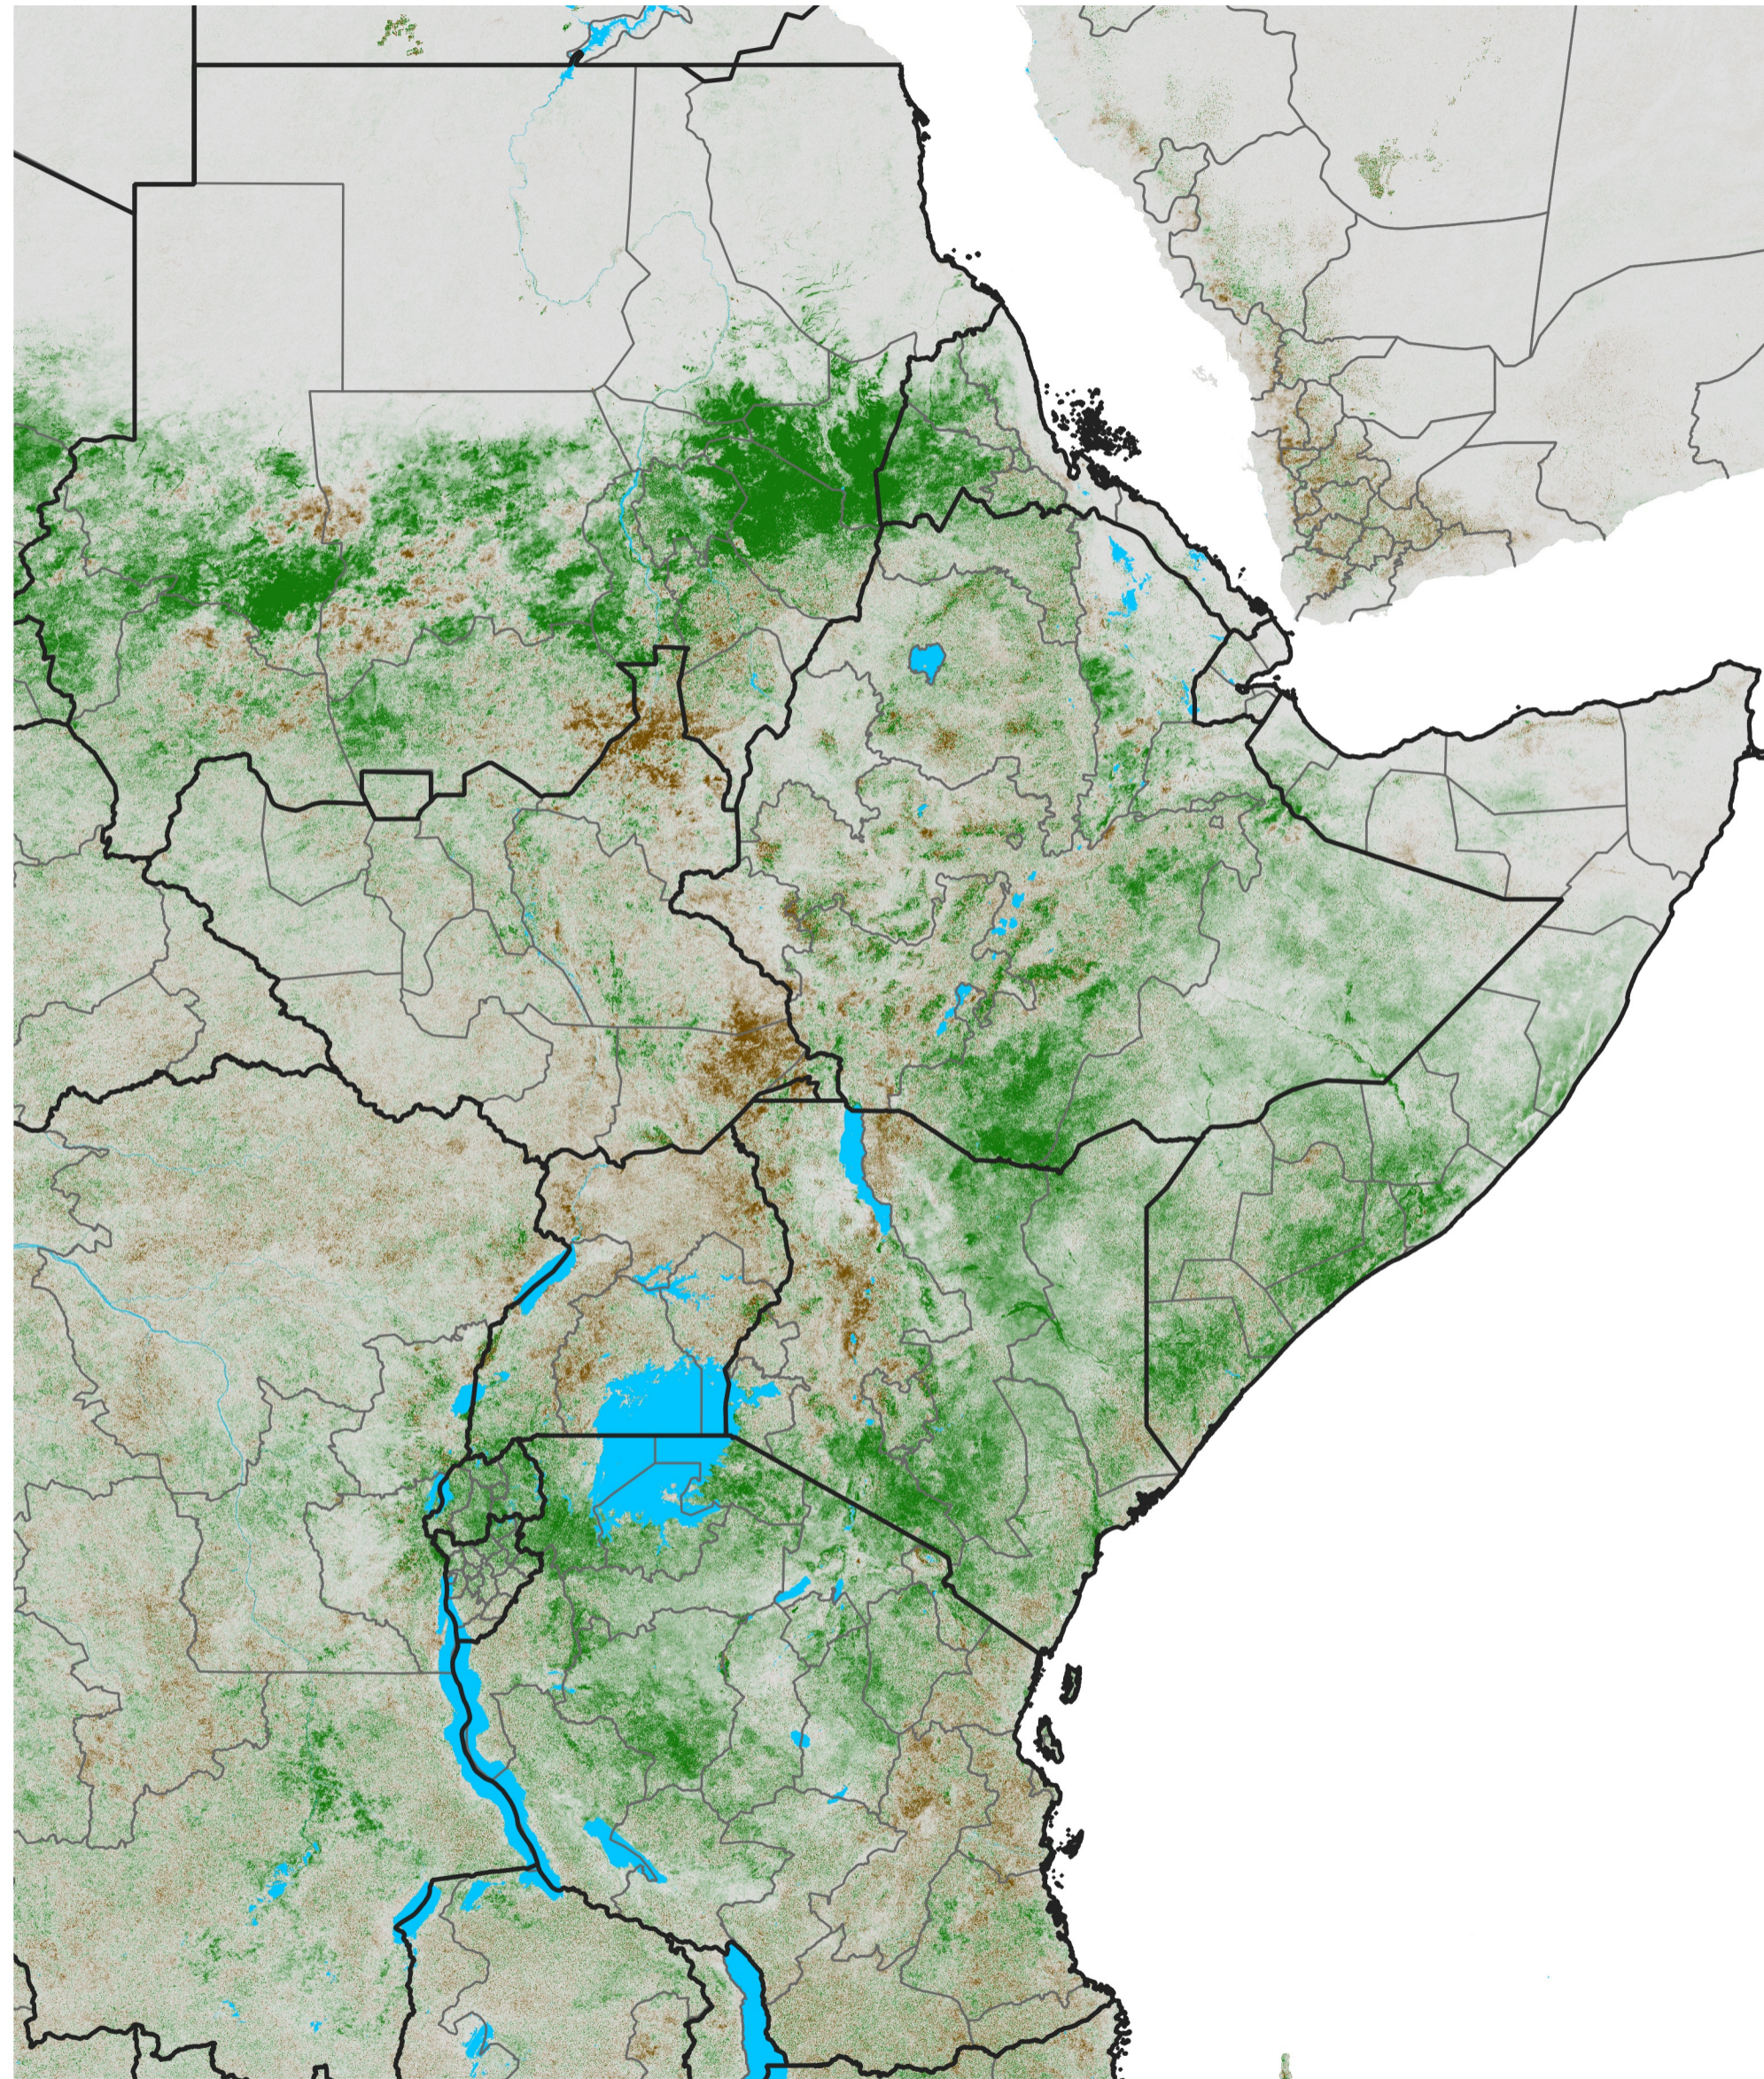

East Africa NDVI Difference

2018 minus 2017

Period 48 / Aug 21 - 31, 2018

NDVI Difference

< -0.3 -0.2 -0.1 -0.05 0.05 0.1 0.2 >0.3

Negative

No Difference

Positive