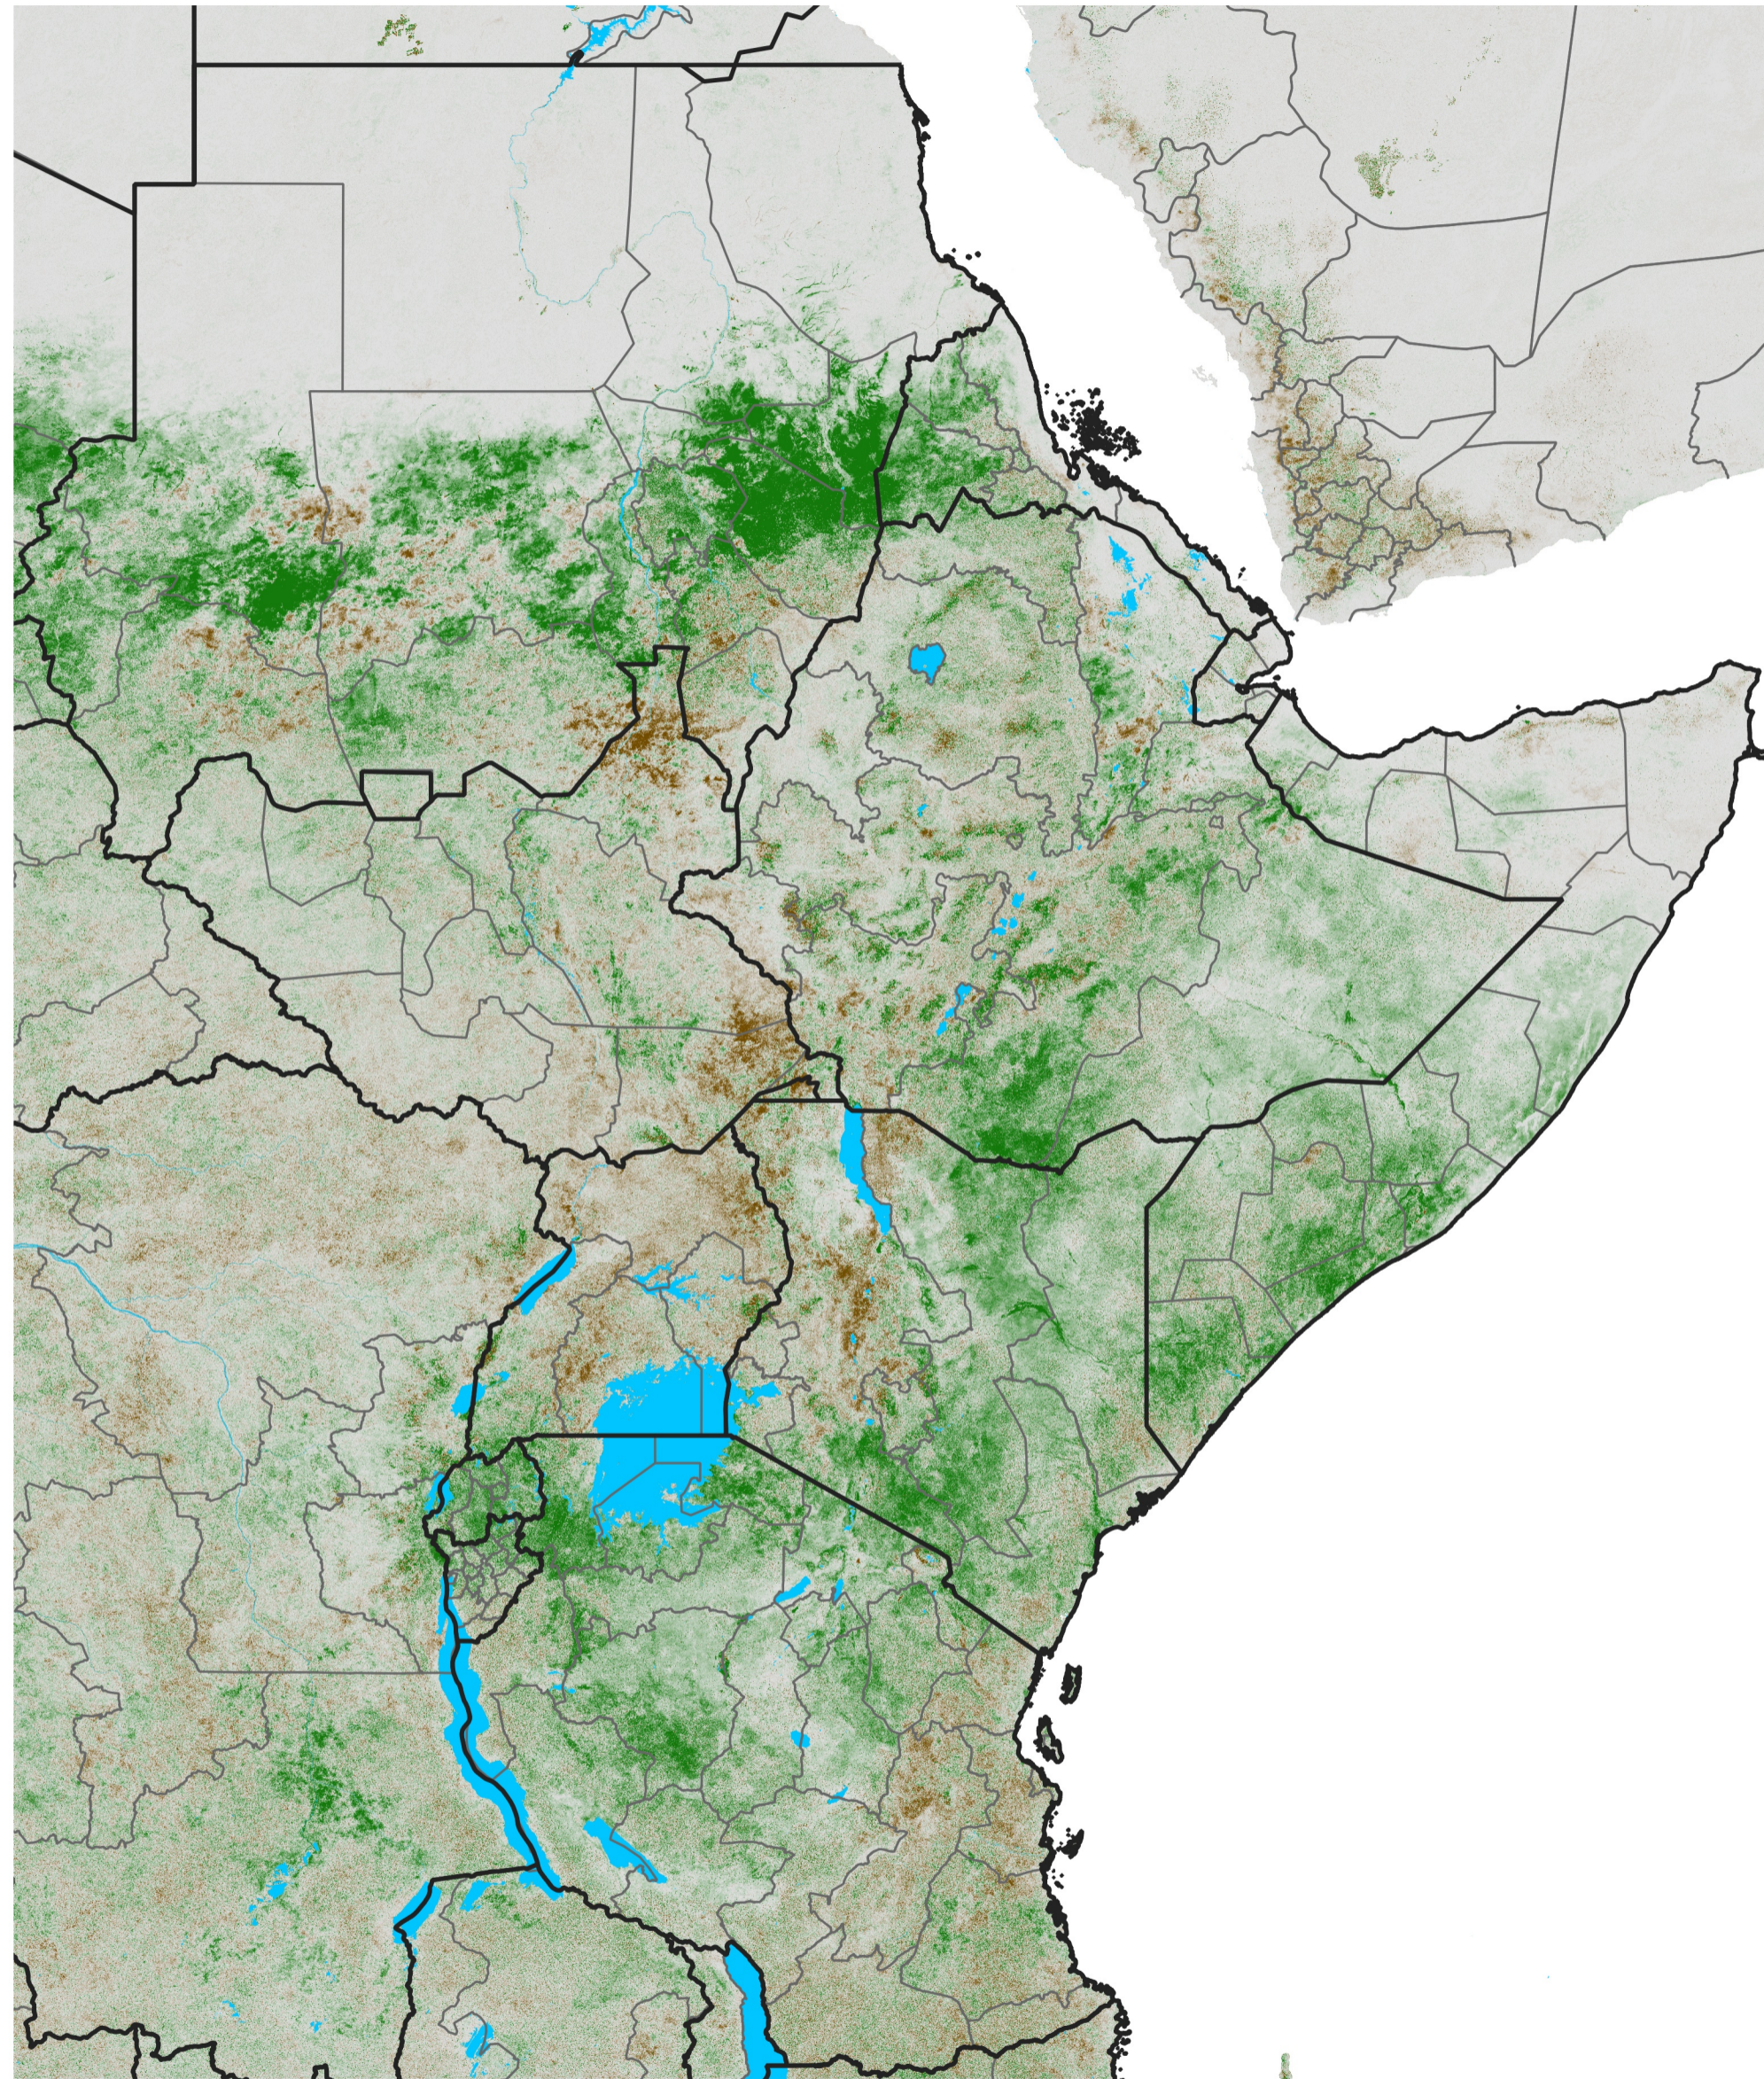

East Africa NDVI Difference

2018 minus 2017

Period 49 / Aug 26 - Sep 05, 2018

NDVI Difference

< -0.3 -0.2 -0.1 -0.05 0.05 0.1 0.2 > 0.3

Negative

No Difference

Positive