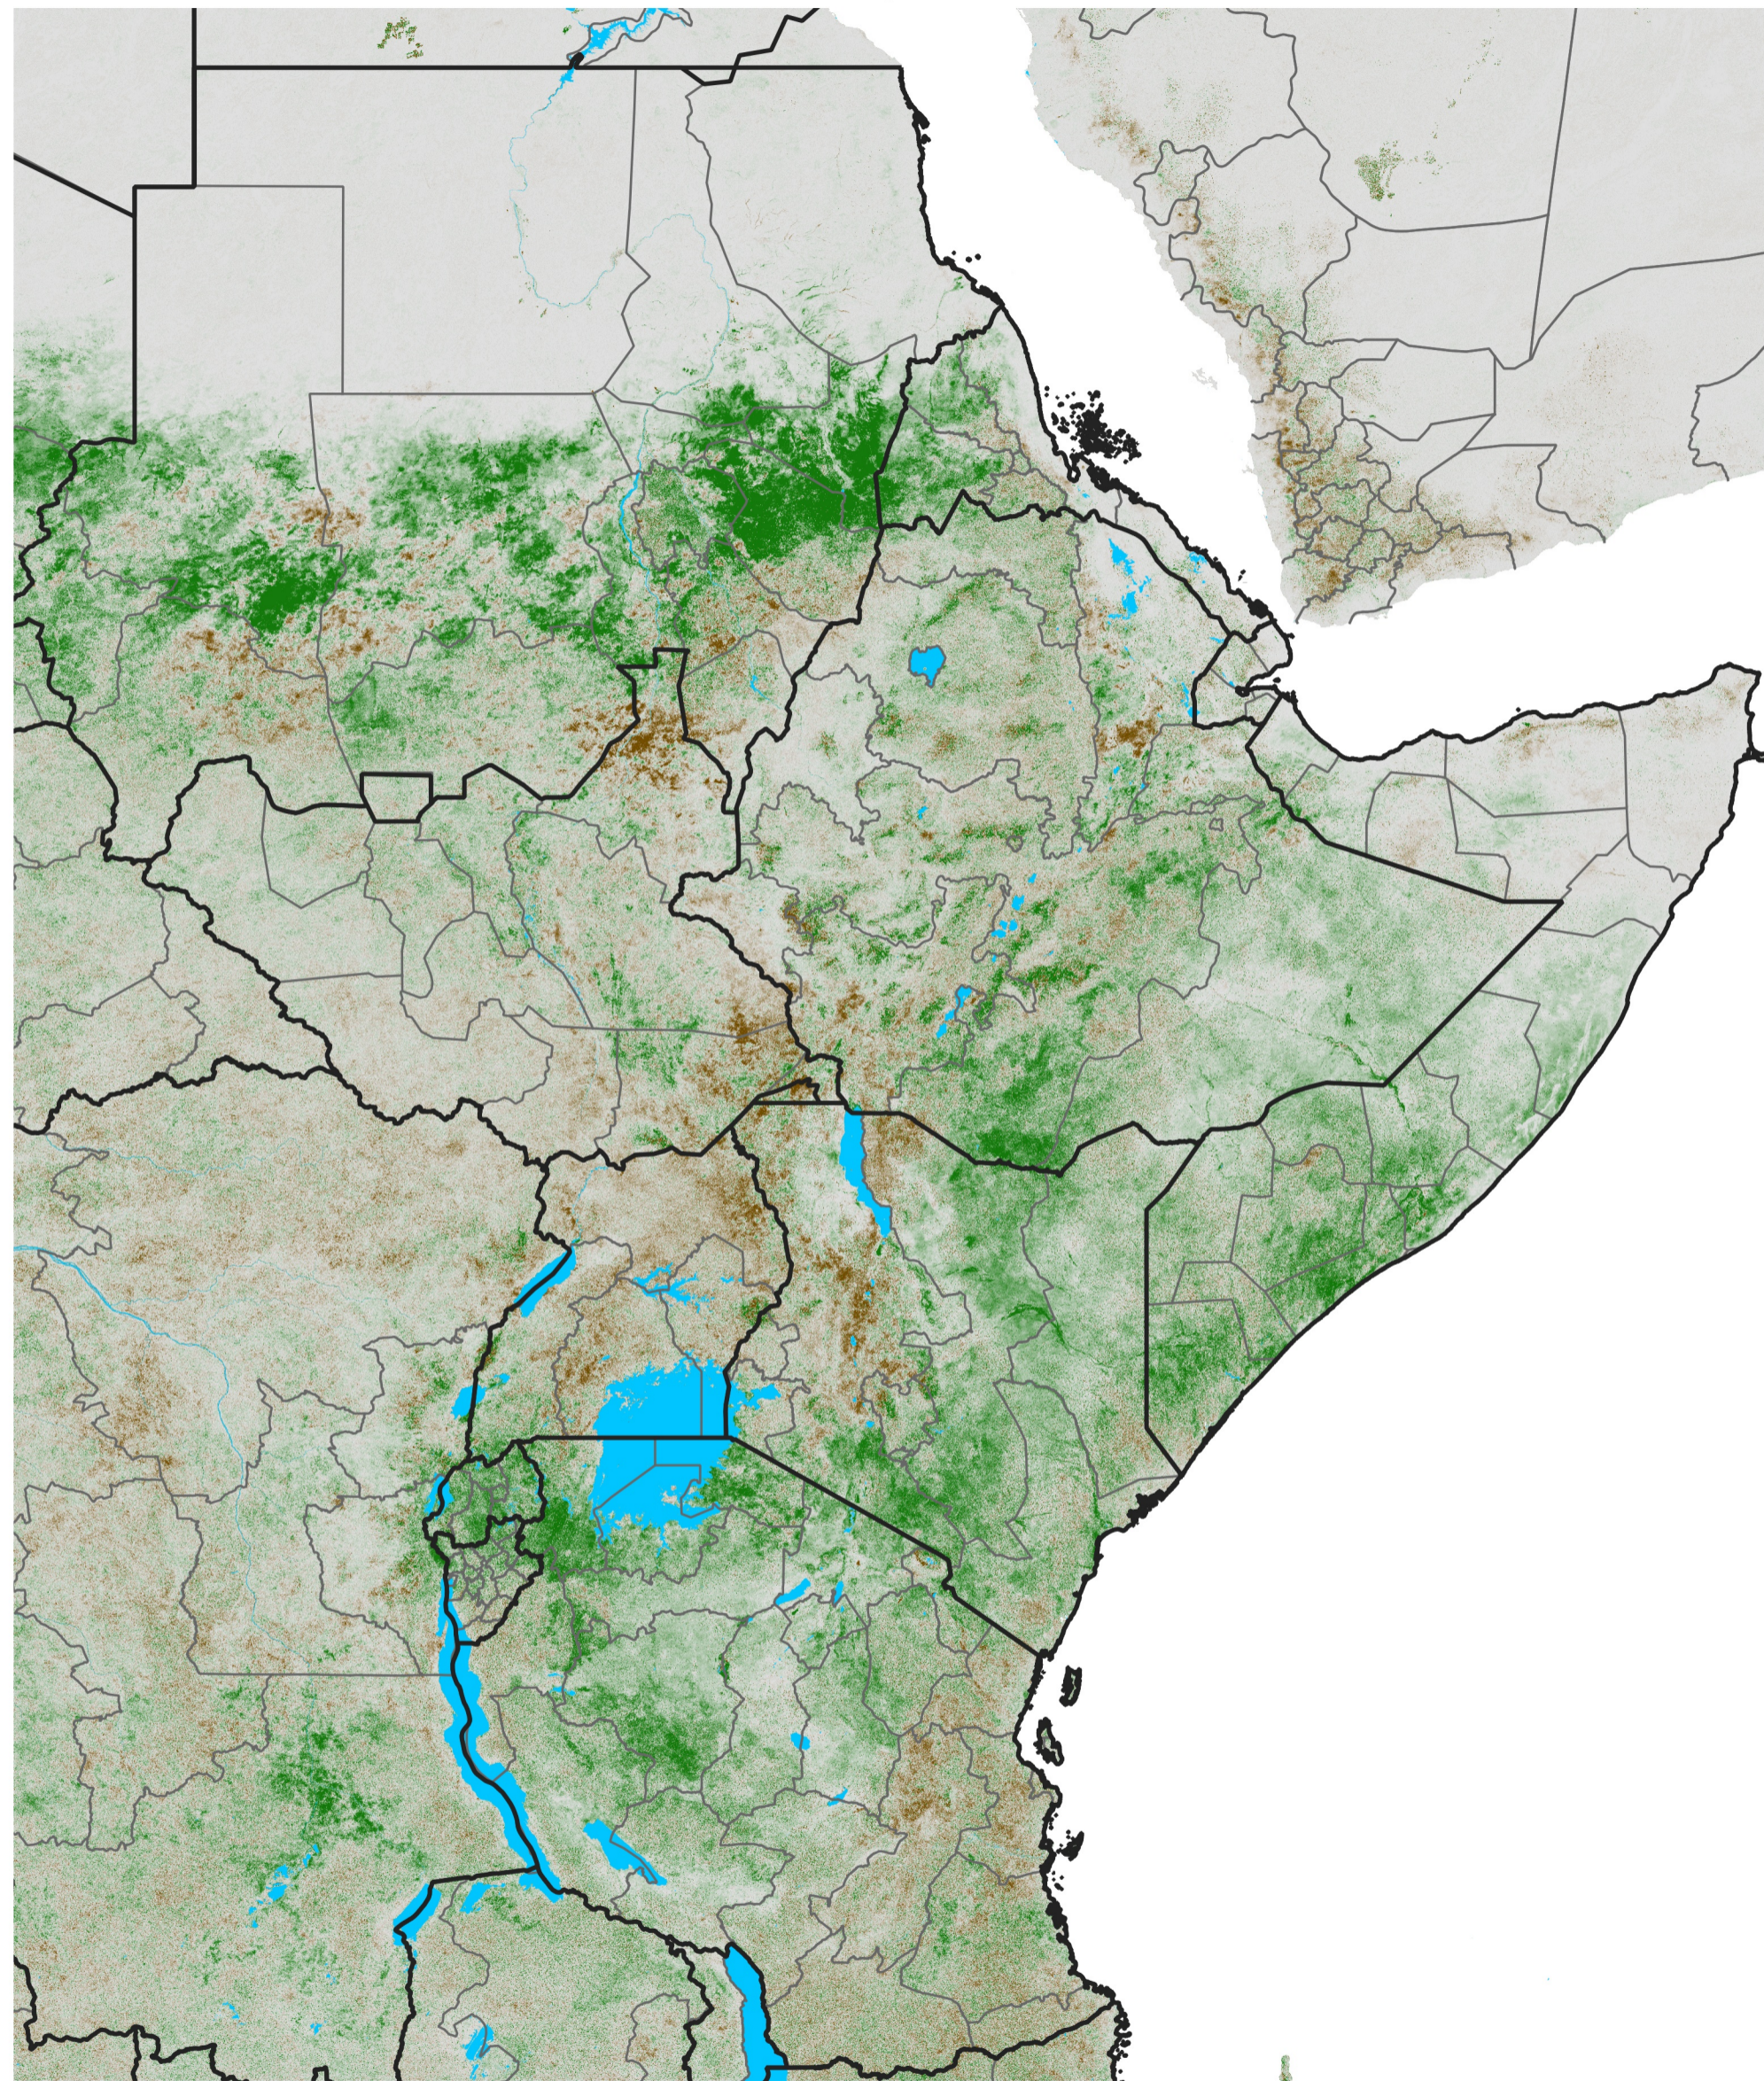

East Africa NDVI Difference

2018 minus 2017

Period 50 / Sep 01 - 10, 2018

NDVI Difference

< -0.3 -0.2 -0.1 -0.05 0.05 0.1 0.2 >0.3

Negative

No Difference

Positive