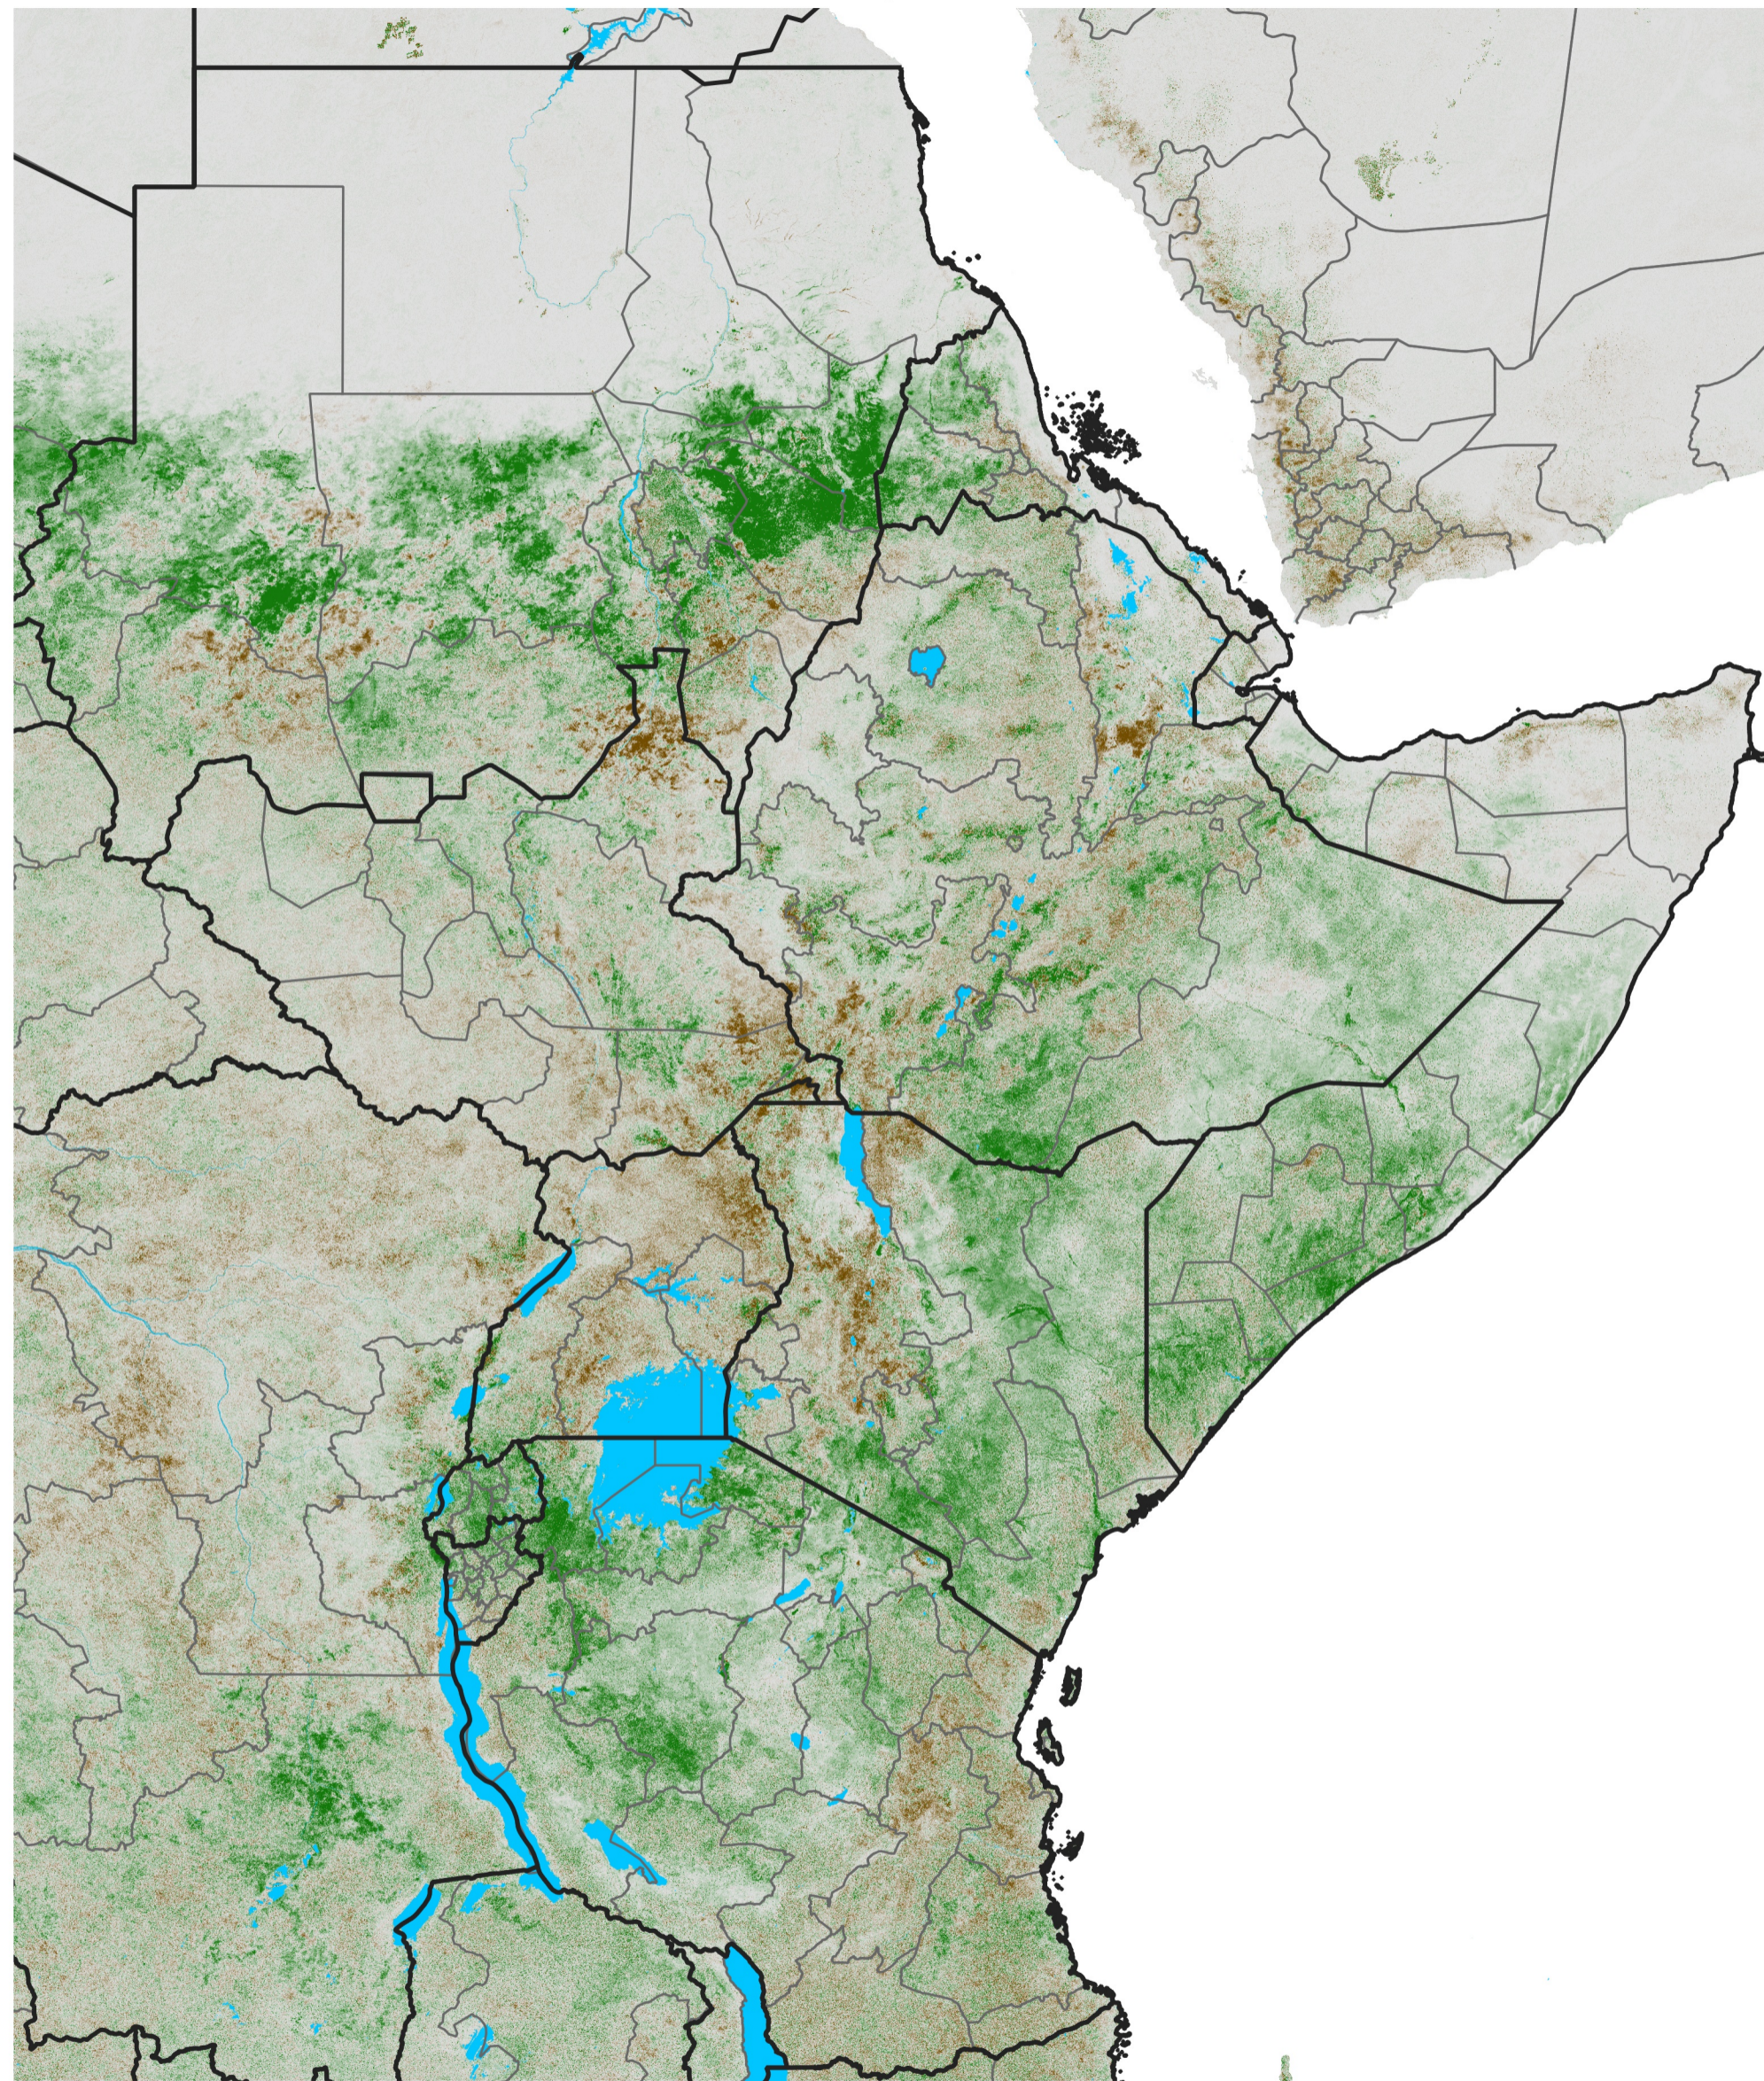

East Africa NDVI Difference

2018 minus 2017

Period 51 / Sep 06 - 15, 2018

NDVI Difference

< -0.3 -0.2 -0.1 -0.05 0.05 0.1 0.2 >0.3

Negative

No Difference

Positive