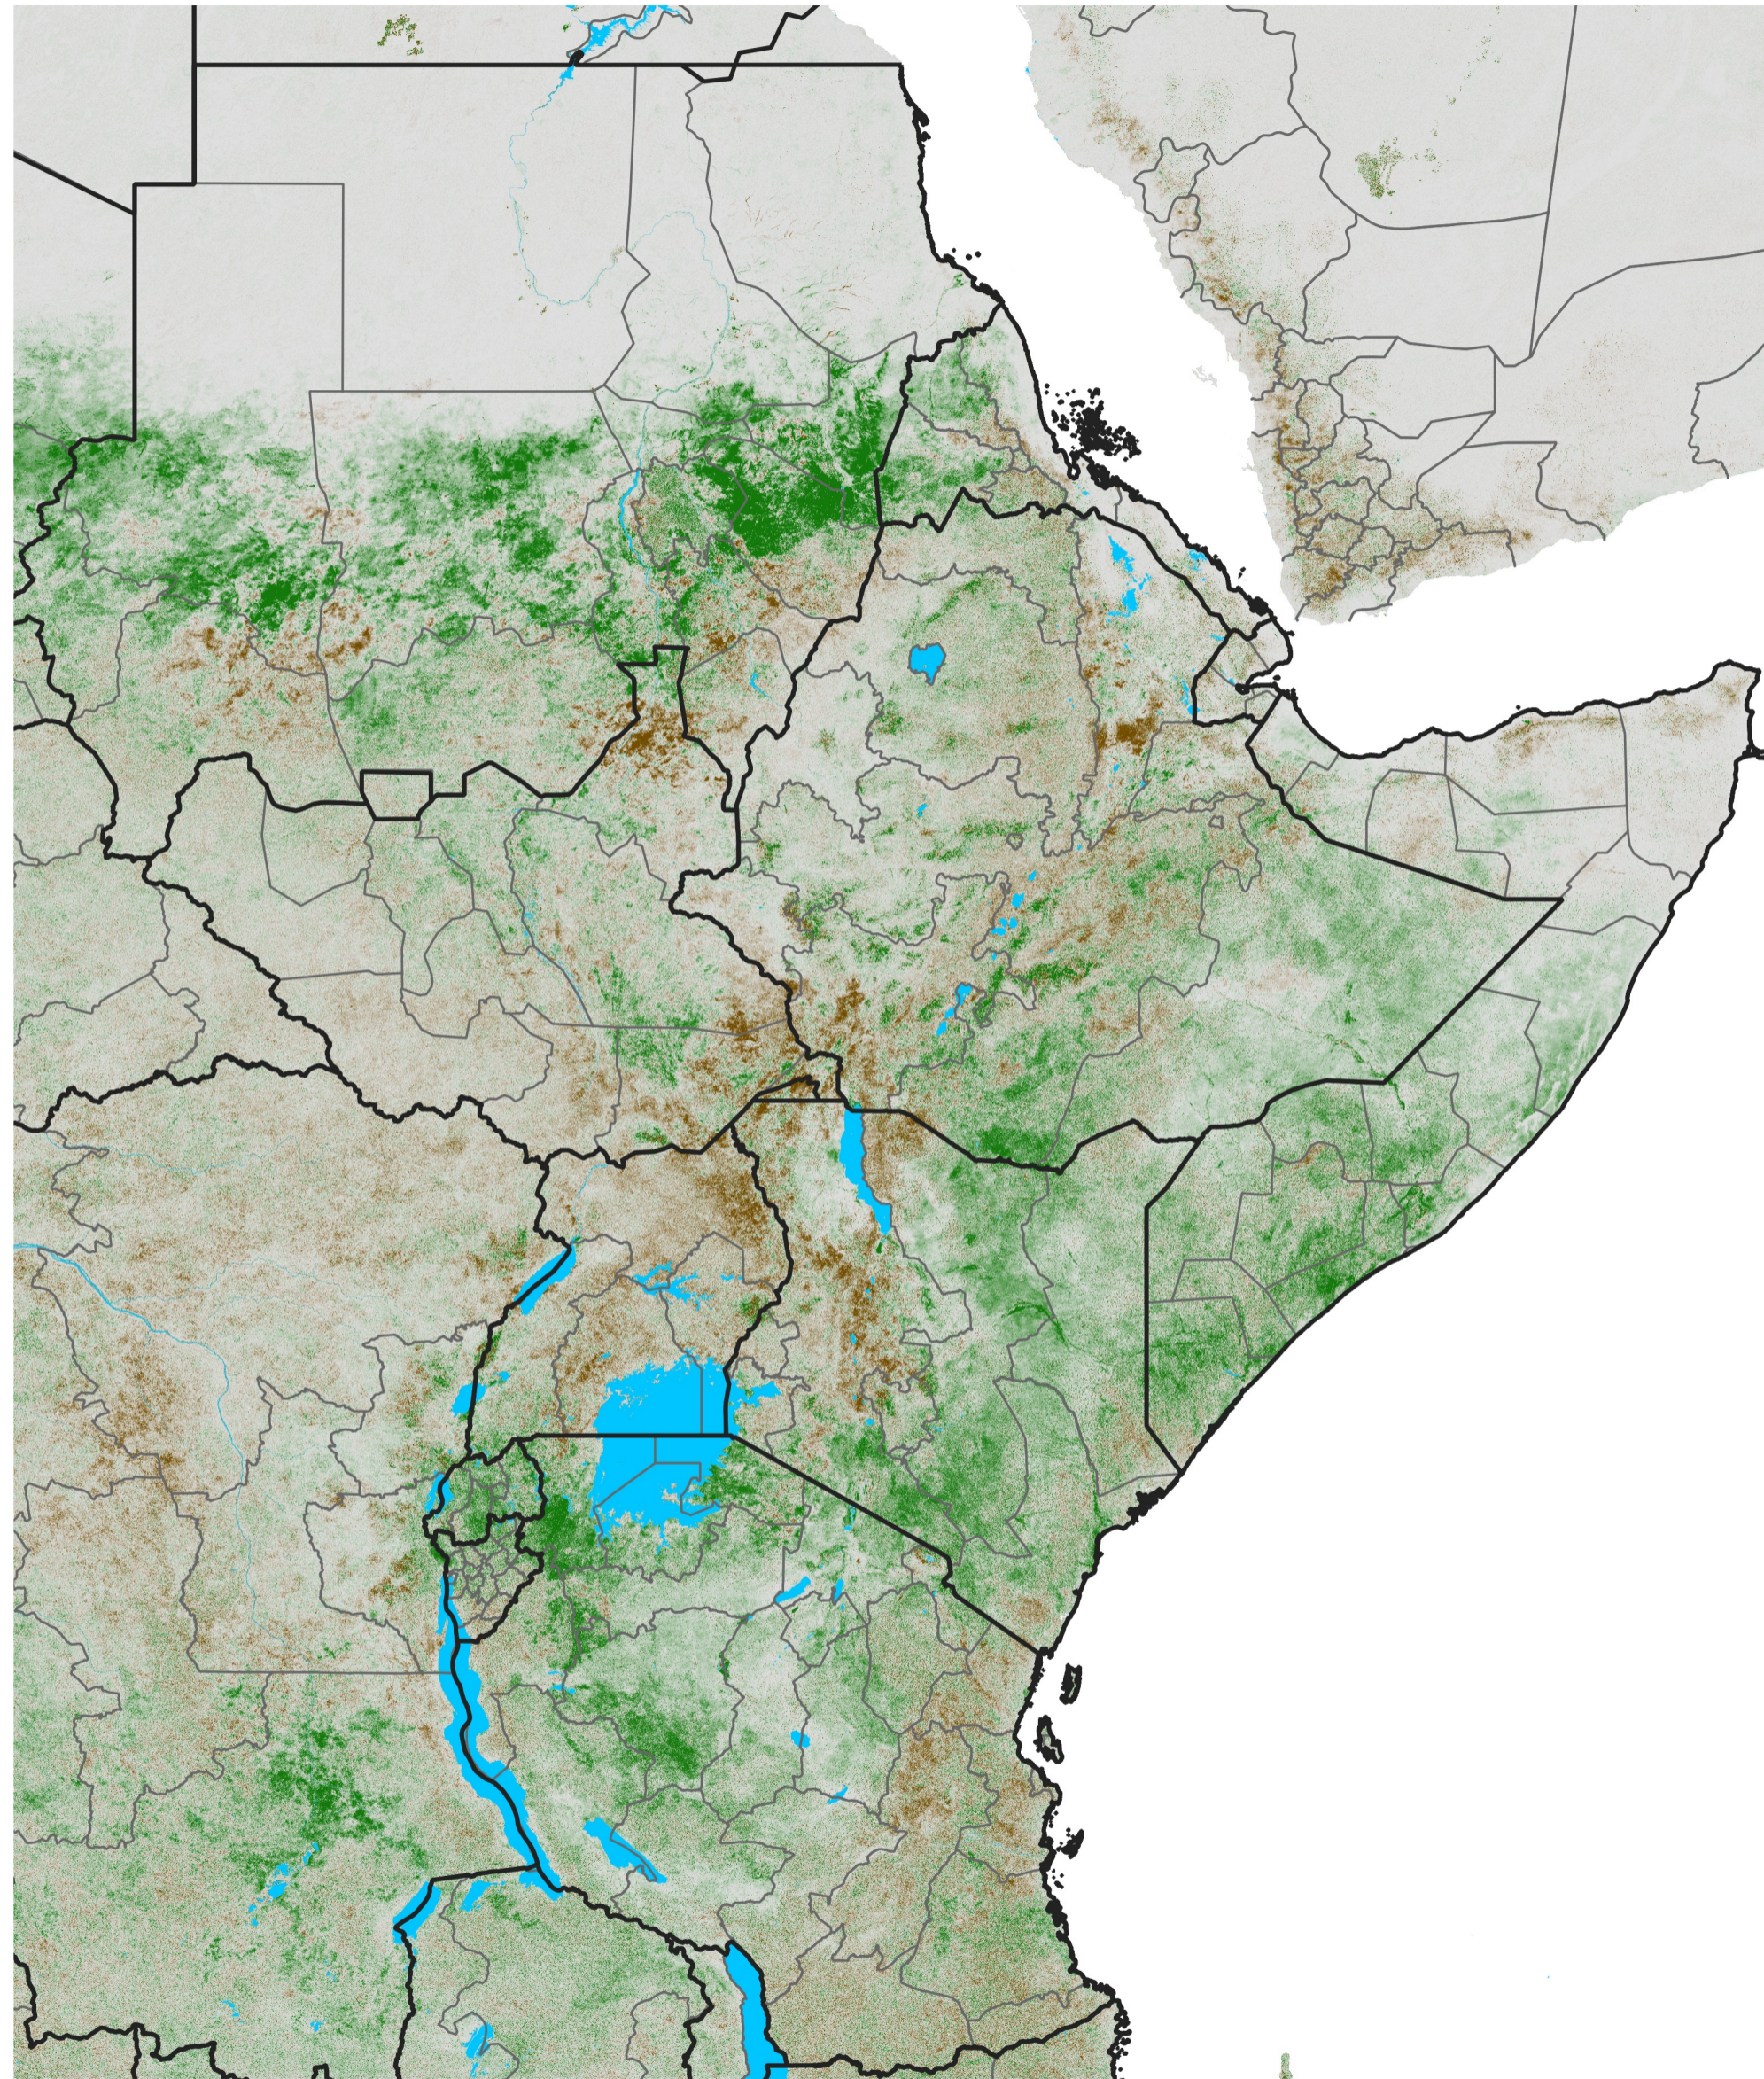

# East Africa NDVI Difference

2018 minus 2017

Period 52 / Sep 11 - 20, 2018

## NDVI Difference

< -0.3   -0.2   -0.1   -0.05   0.05   0.1   0.2   >0.3

Negative

No Difference

Positive