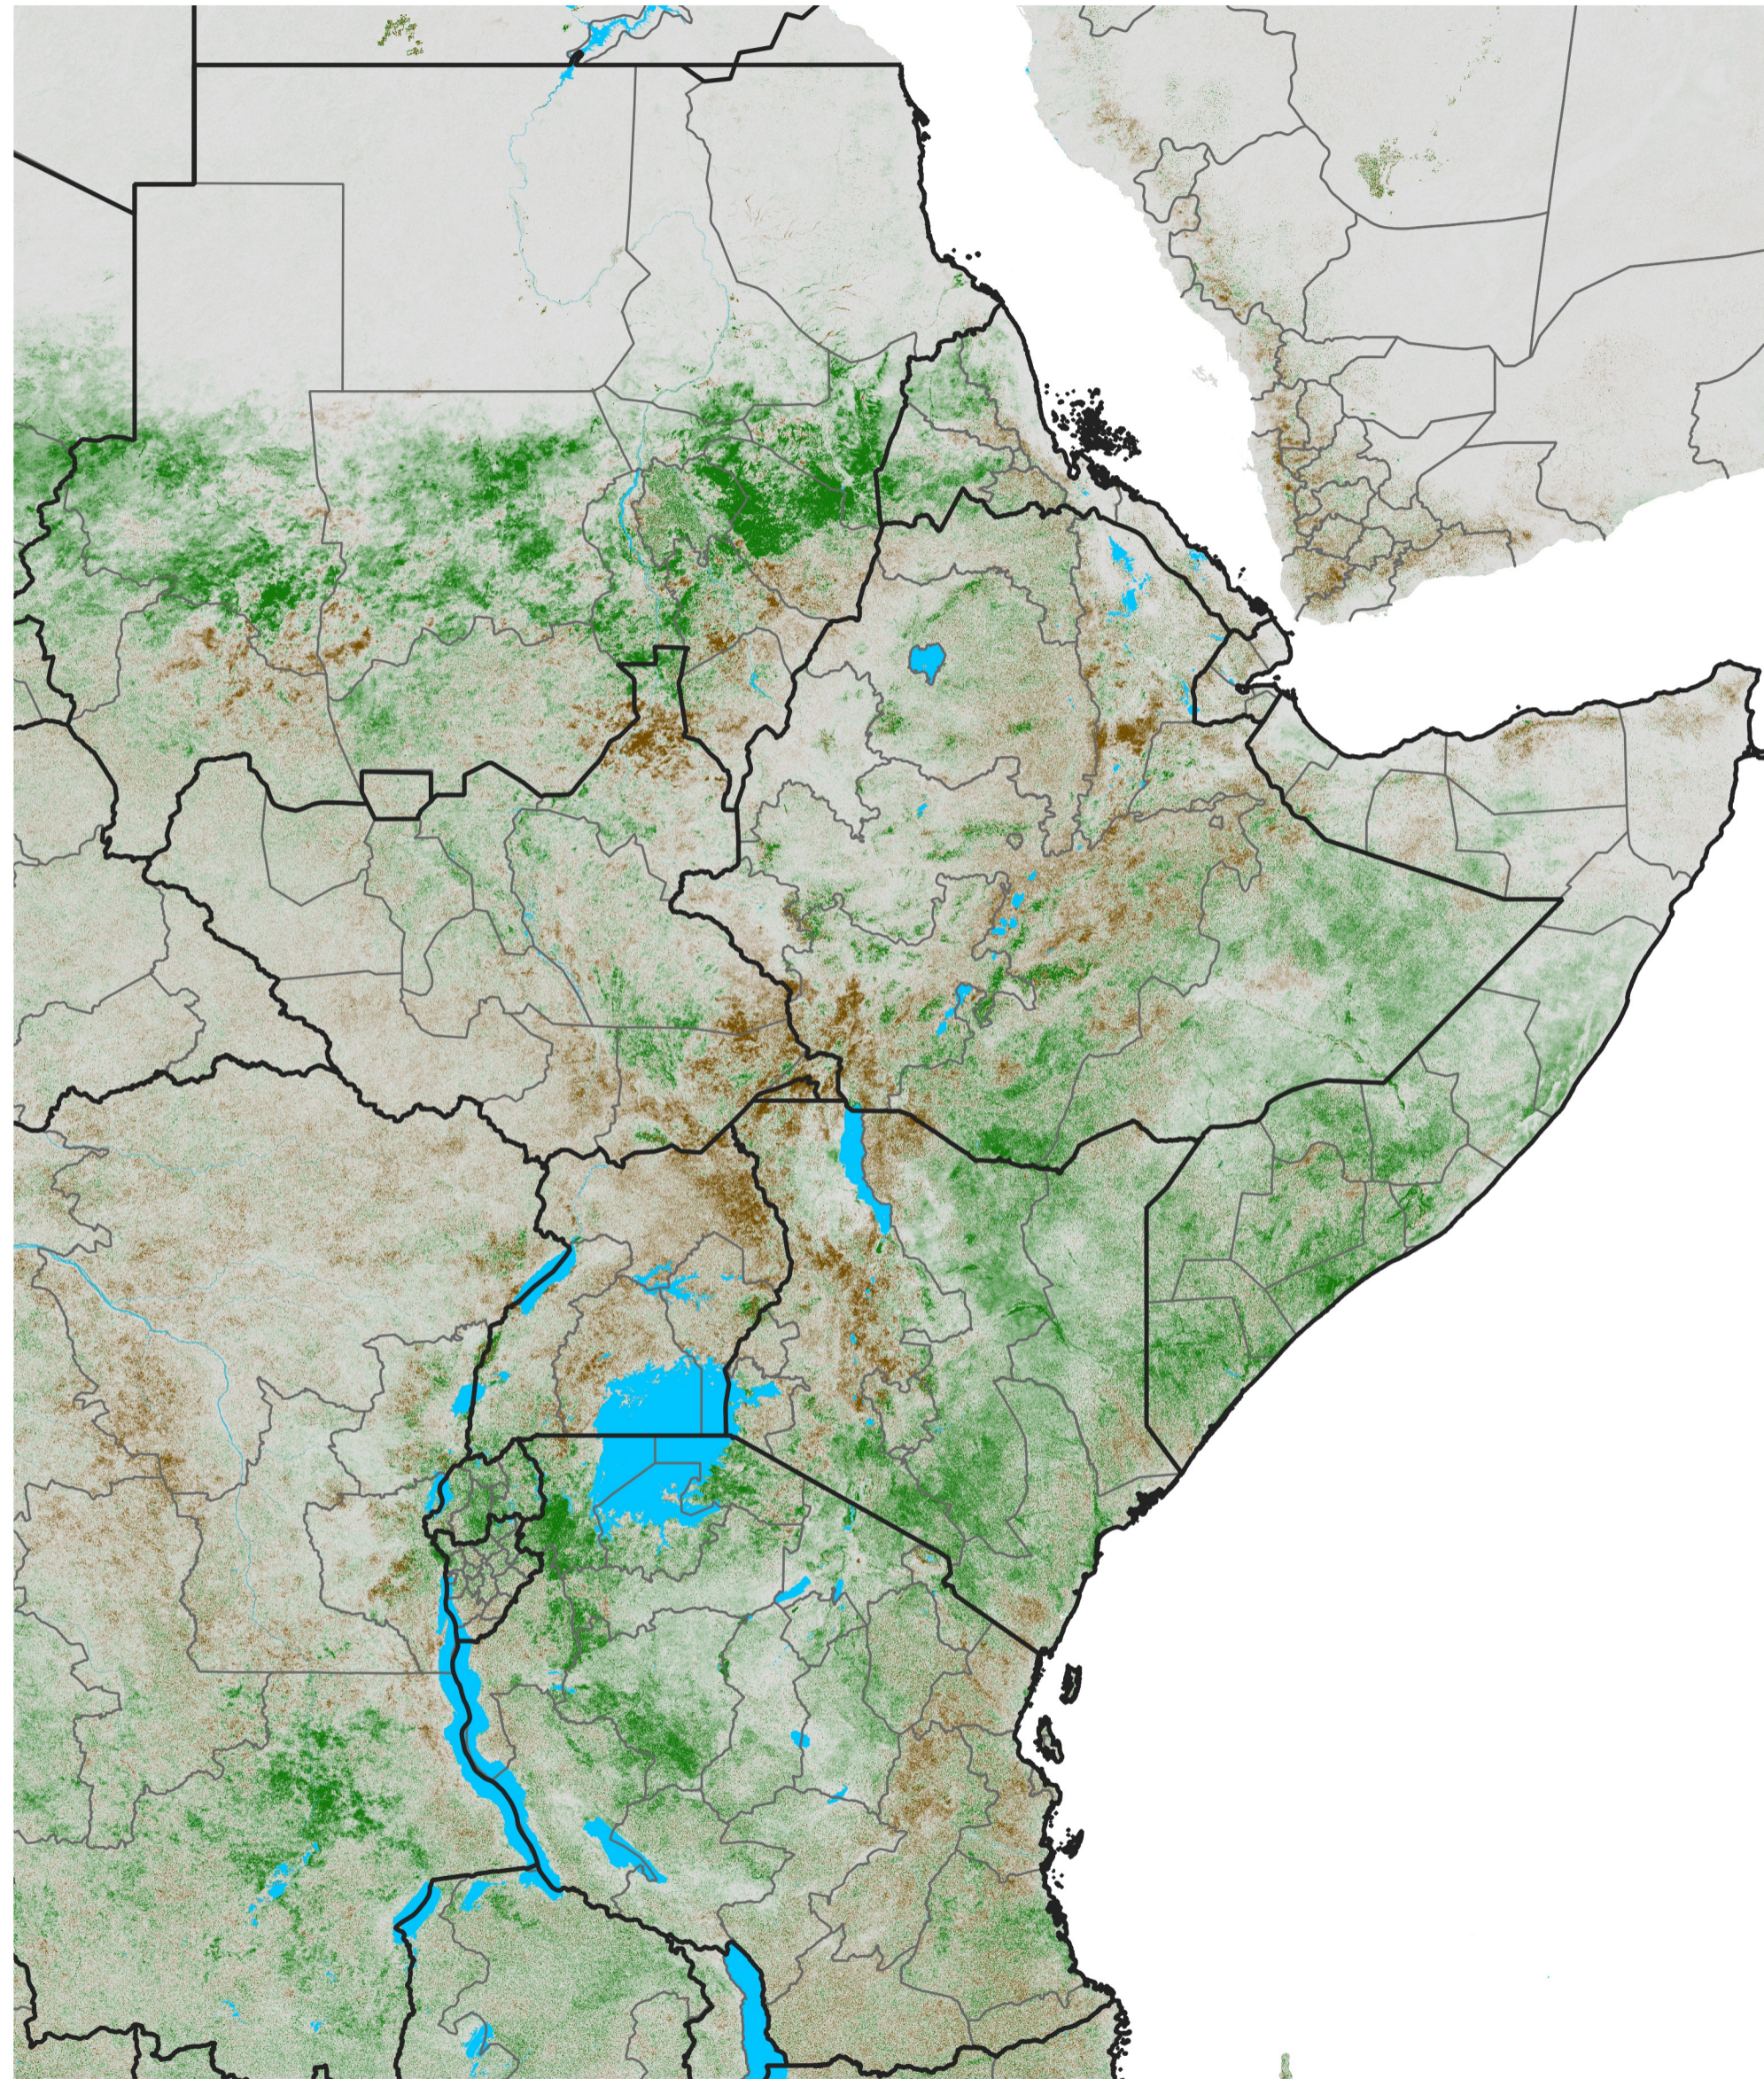

East Africa NDVI Difference

2018 minus 2017

Period 53 / Sep 16 - 25, 2018

NDVI Difference

< -0.3 -0.2 -0.1 -0.05 0.05 0.1 0.2 >0.3

Negative

No Difference

Positive