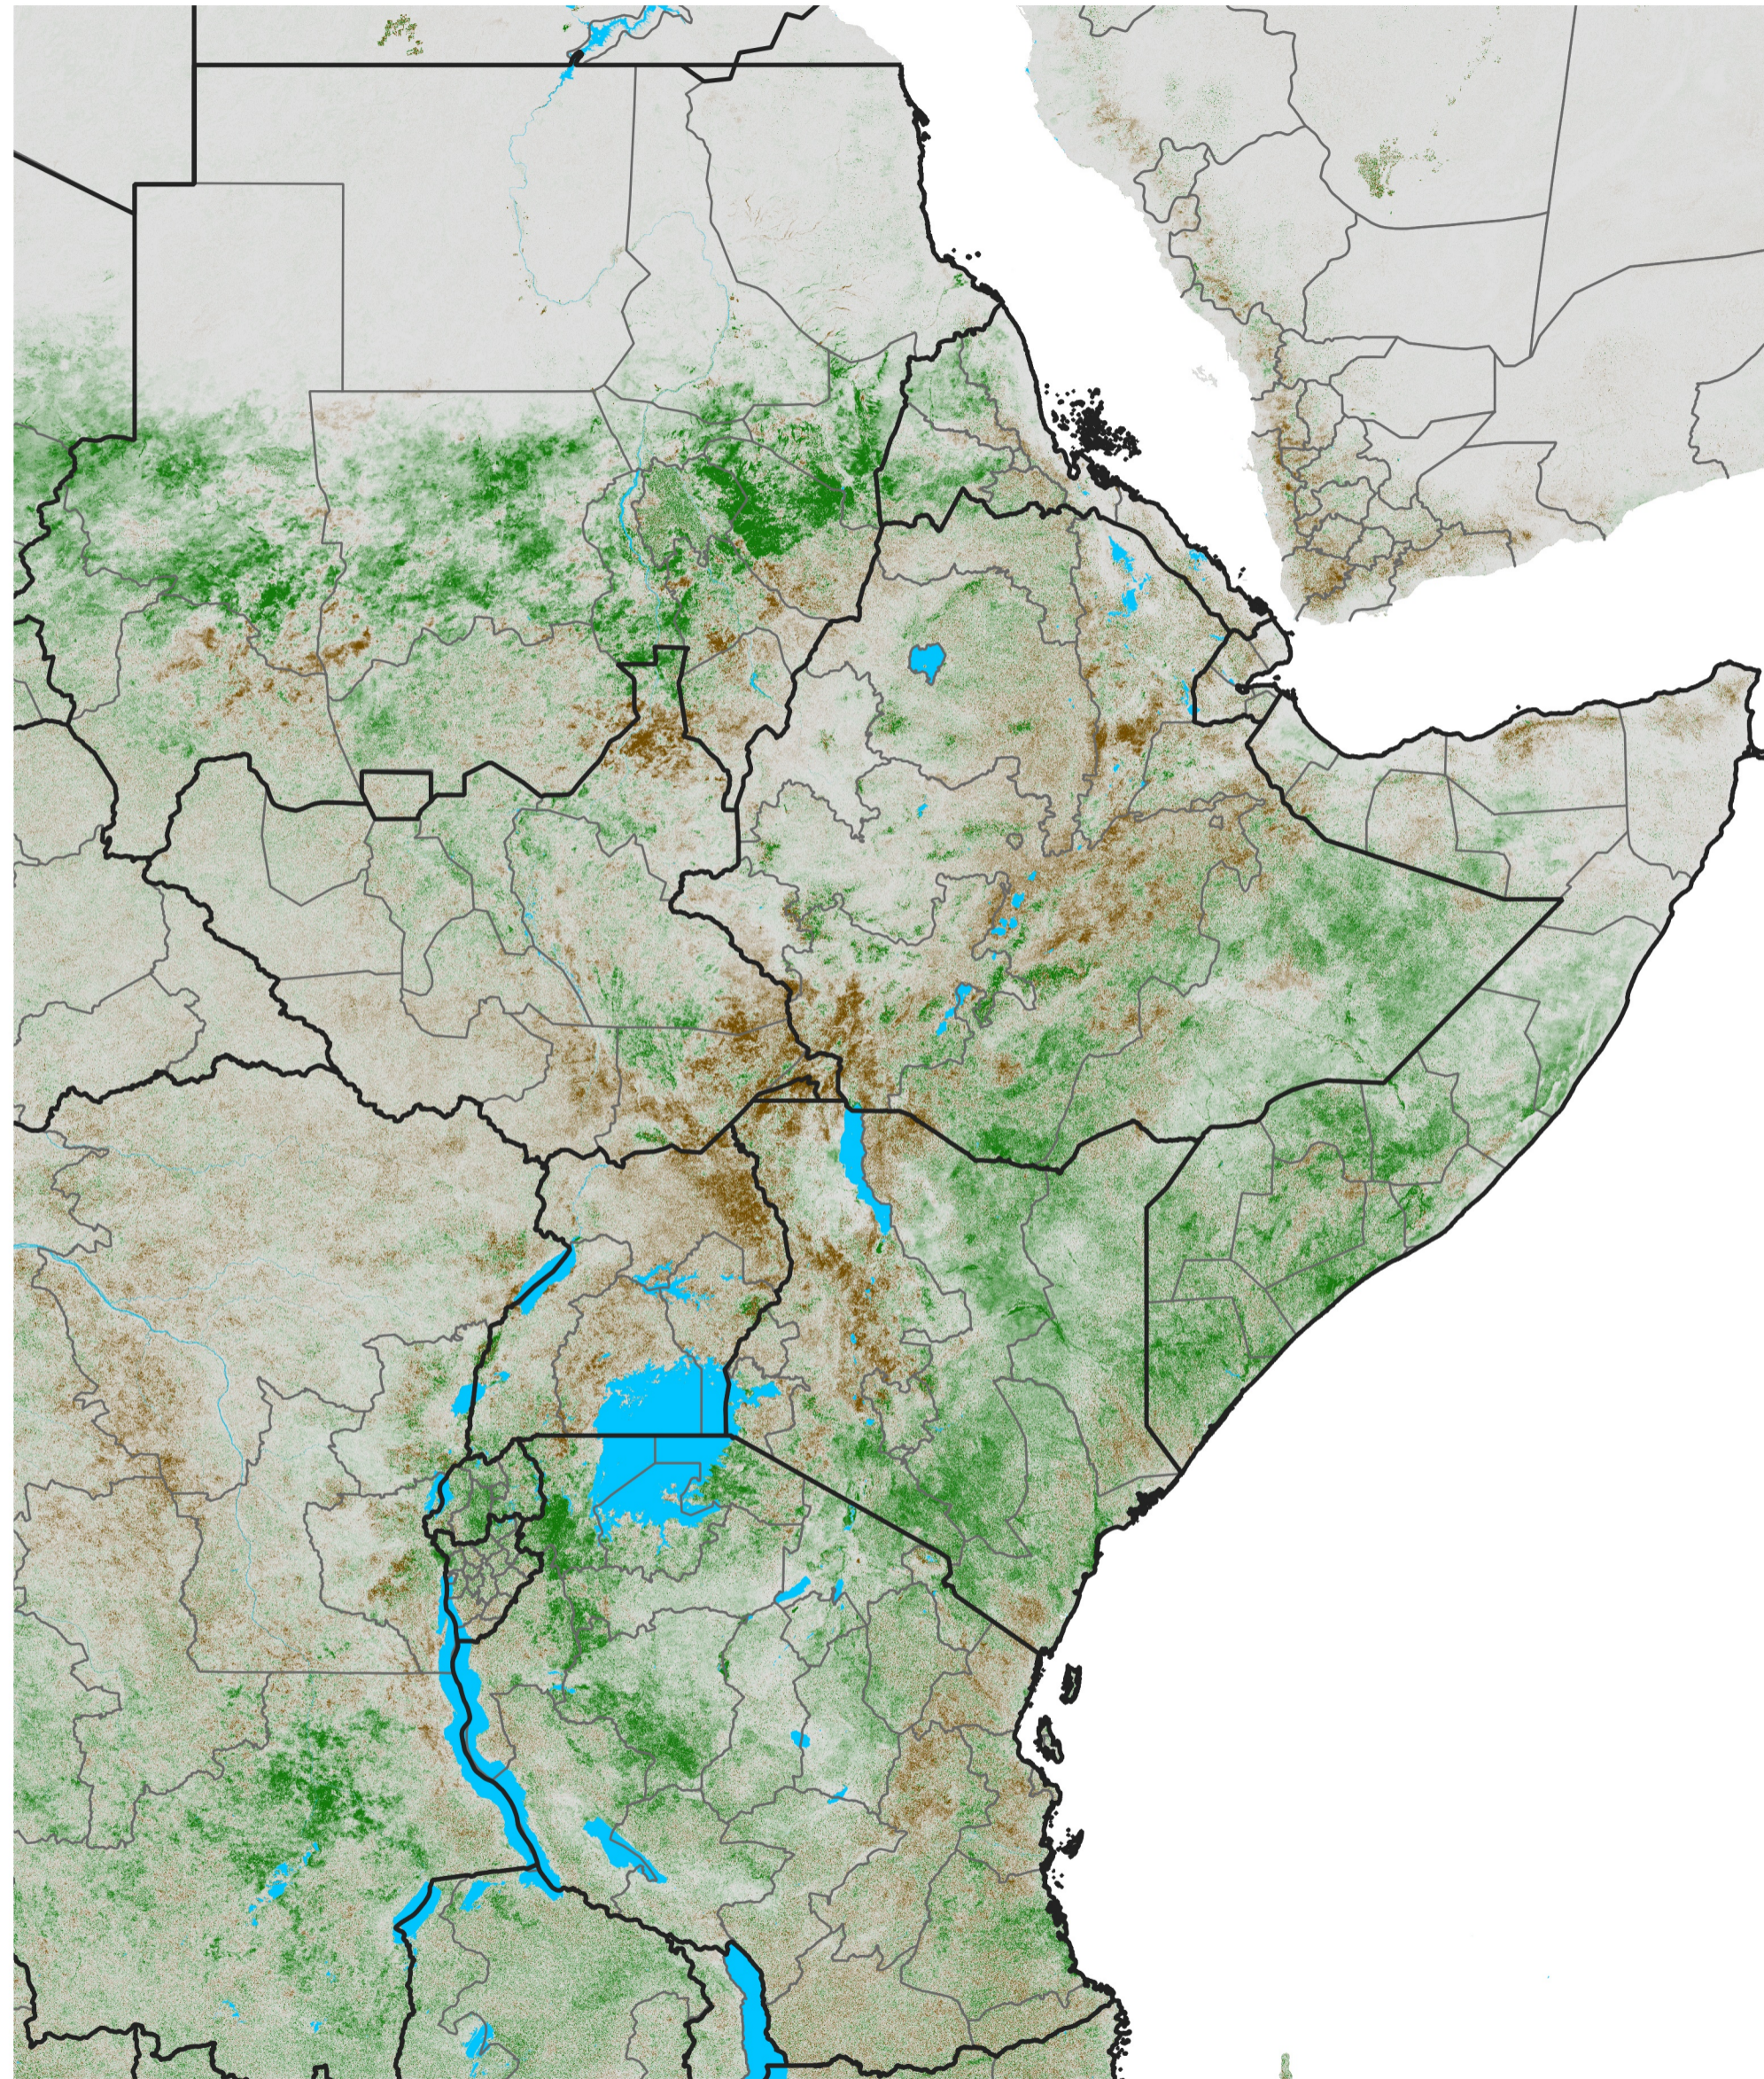

# East Africa NDVI Difference

2018 minus 2017

Period 54 / Sep 21 - 30, 2018

## NDVI Difference

< -0.3   -0.2   -0.1   -0.05   0.05   0.1   0.2   >0.3

Negative

No Difference

Positive