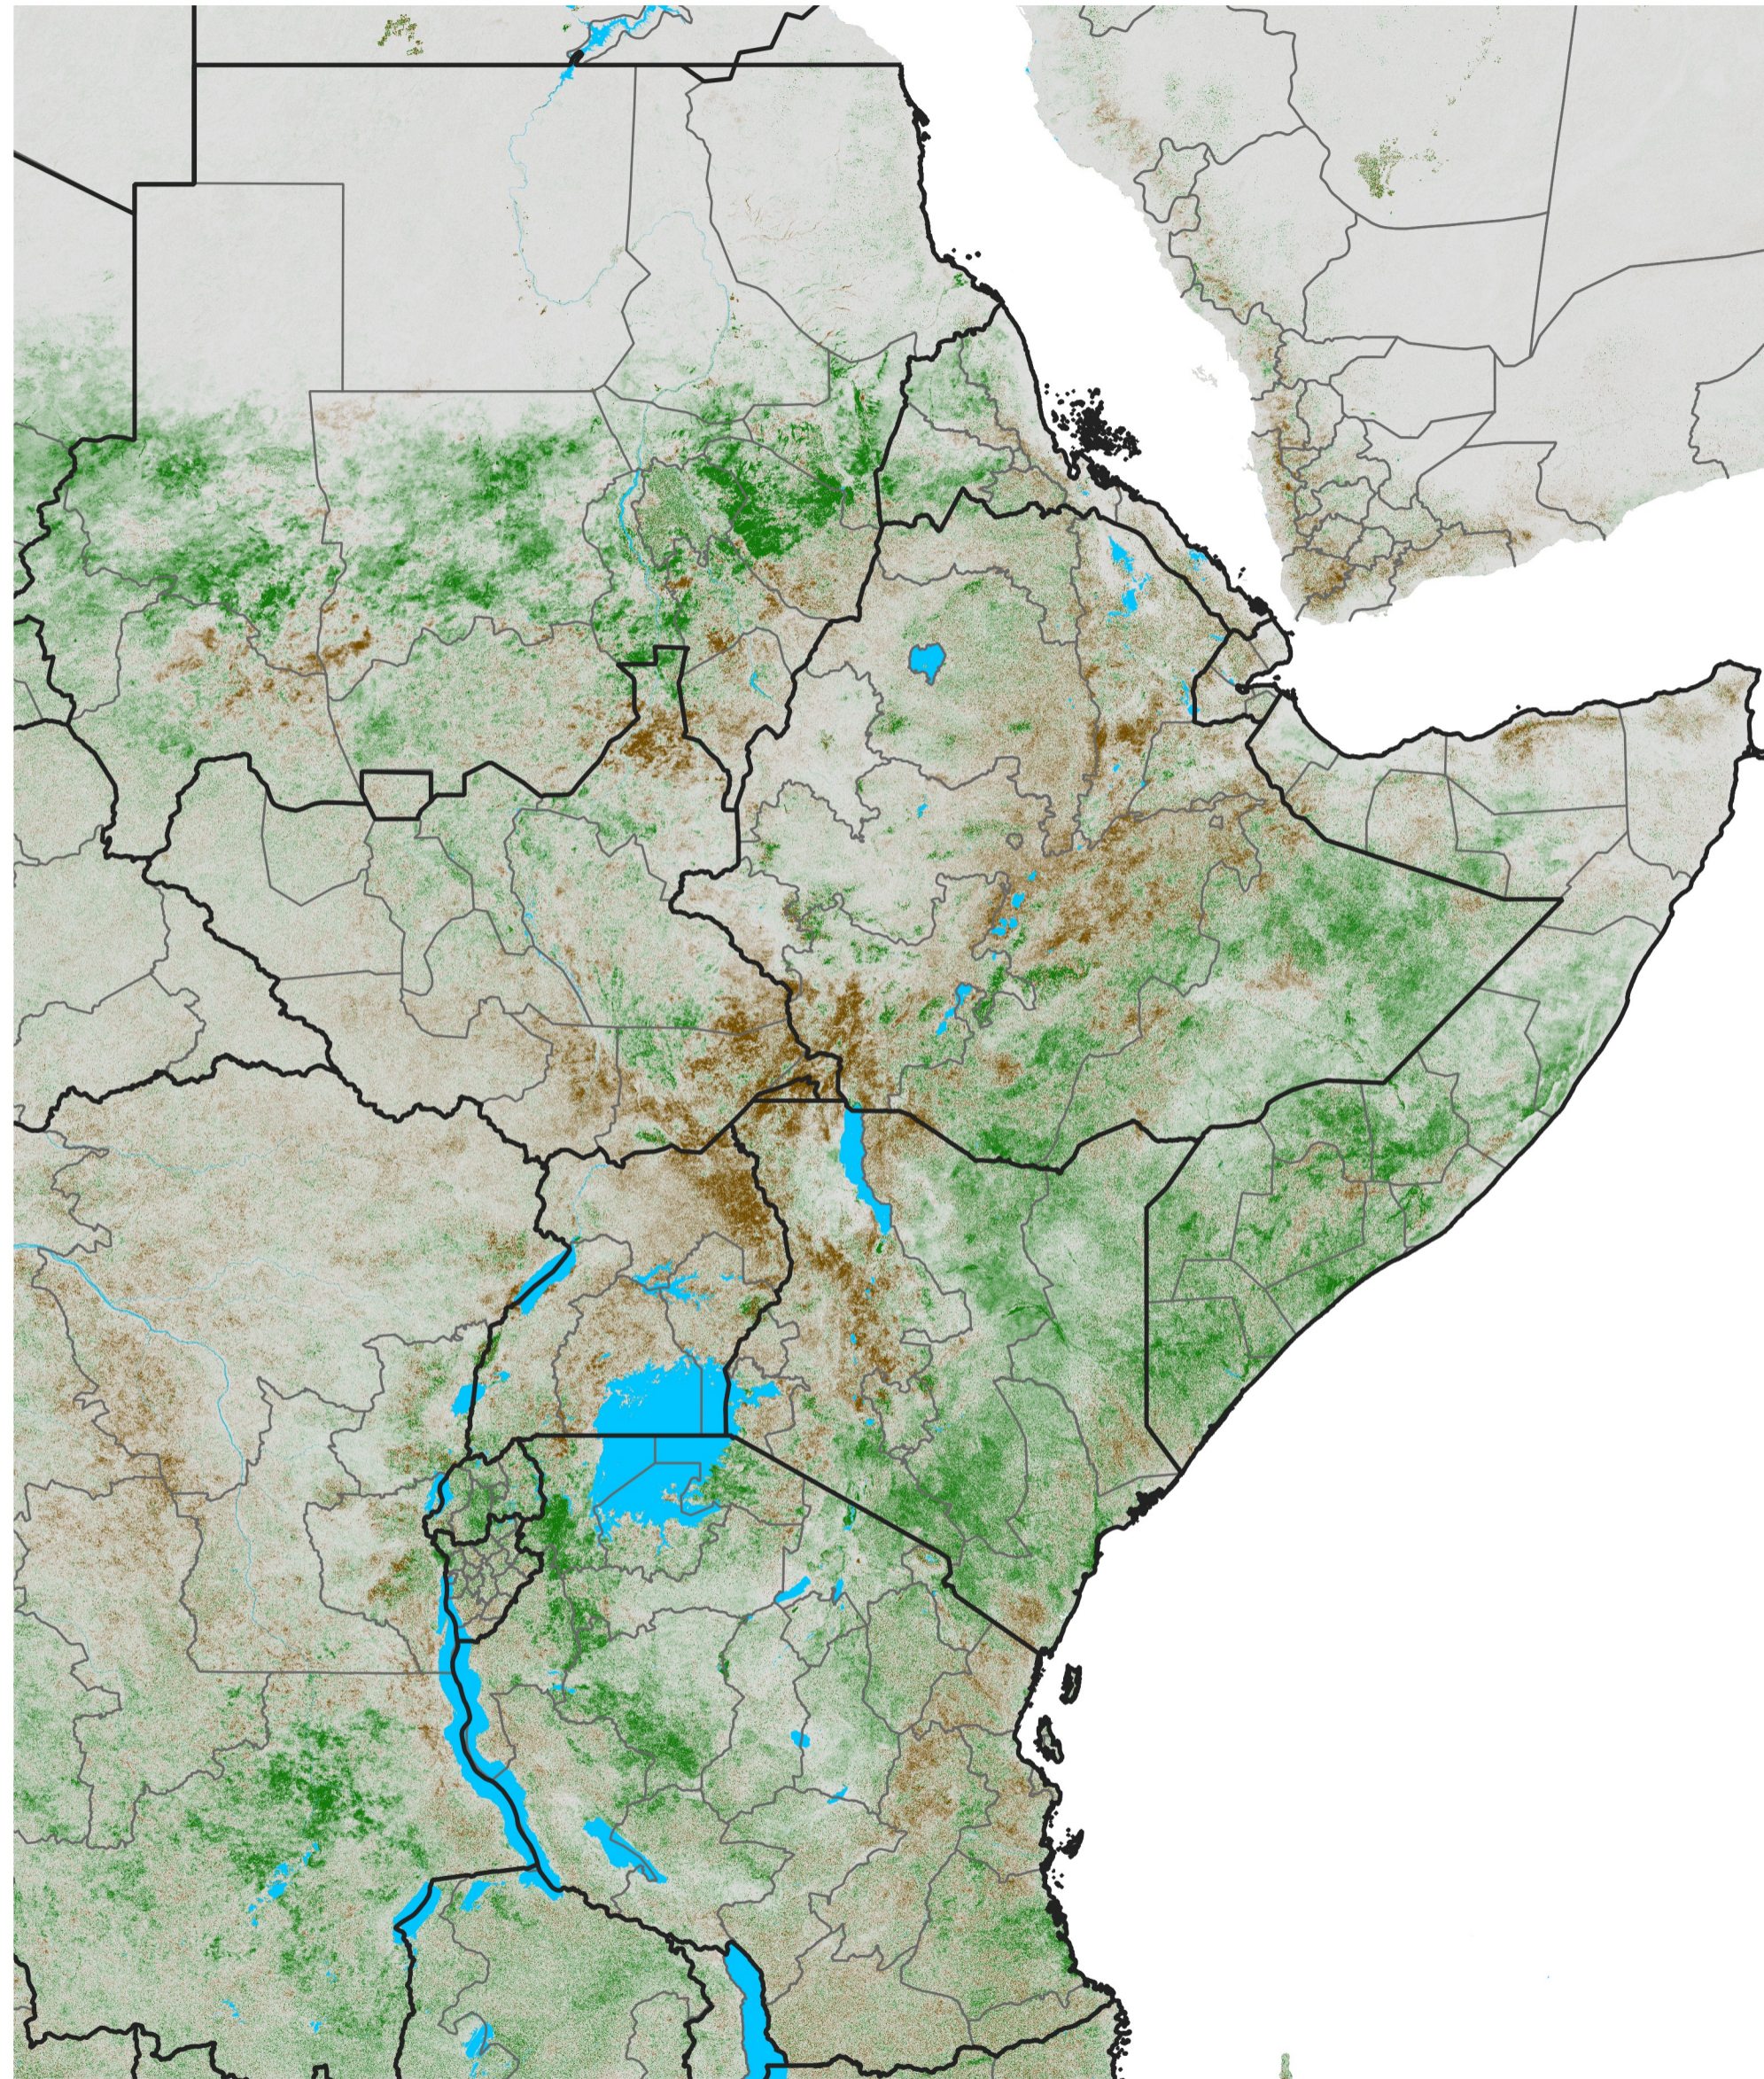

East Africa NDVI Difference

2018 minus 2017

Period 55 / Sep 26 - Oct 05, 2018

NDVI Difference

< -0.3 -0.2 -0.1 -0.05 0.05 0.1 0.2 >0.3

Negative

No Difference

Positive