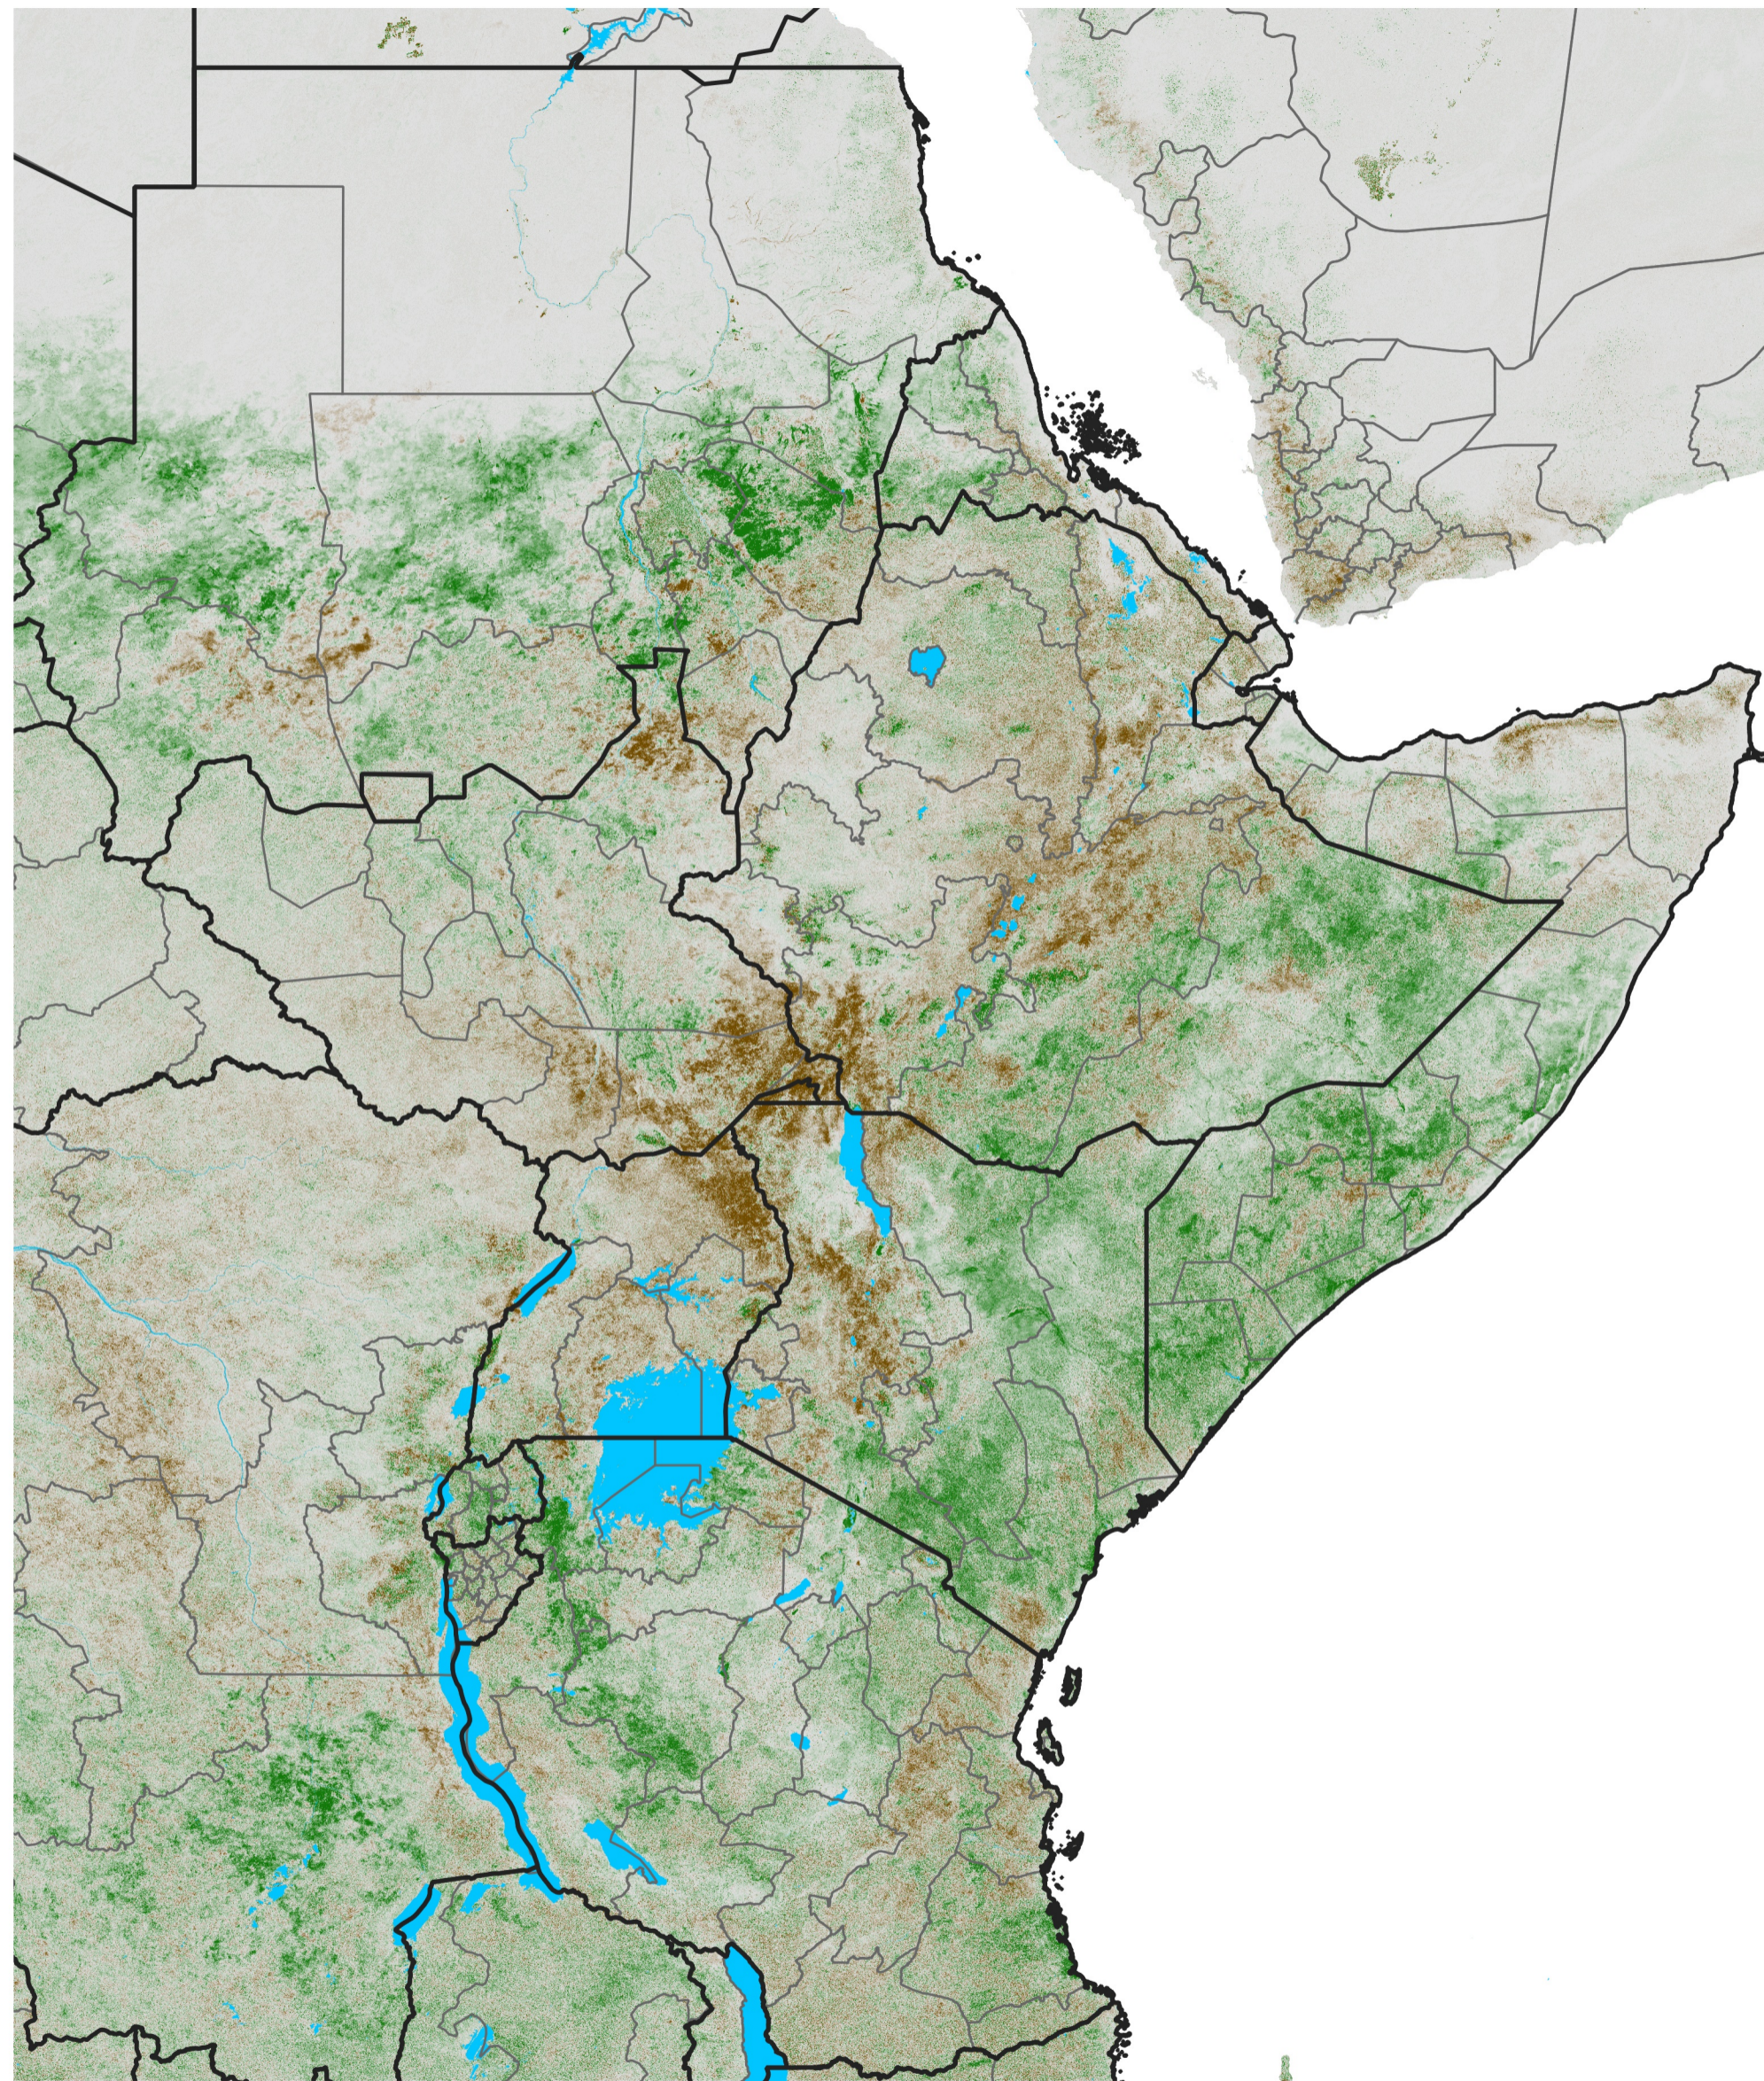

East Africa NDVI Difference

2018 minus 2017

Period 56 / Oct 01 - 10, 2018

NDVI Difference

< -0.3 -0.2 -0.1 -0.05 0.05 0.1 0.2 >0.3

Negative

No Difference

Positive