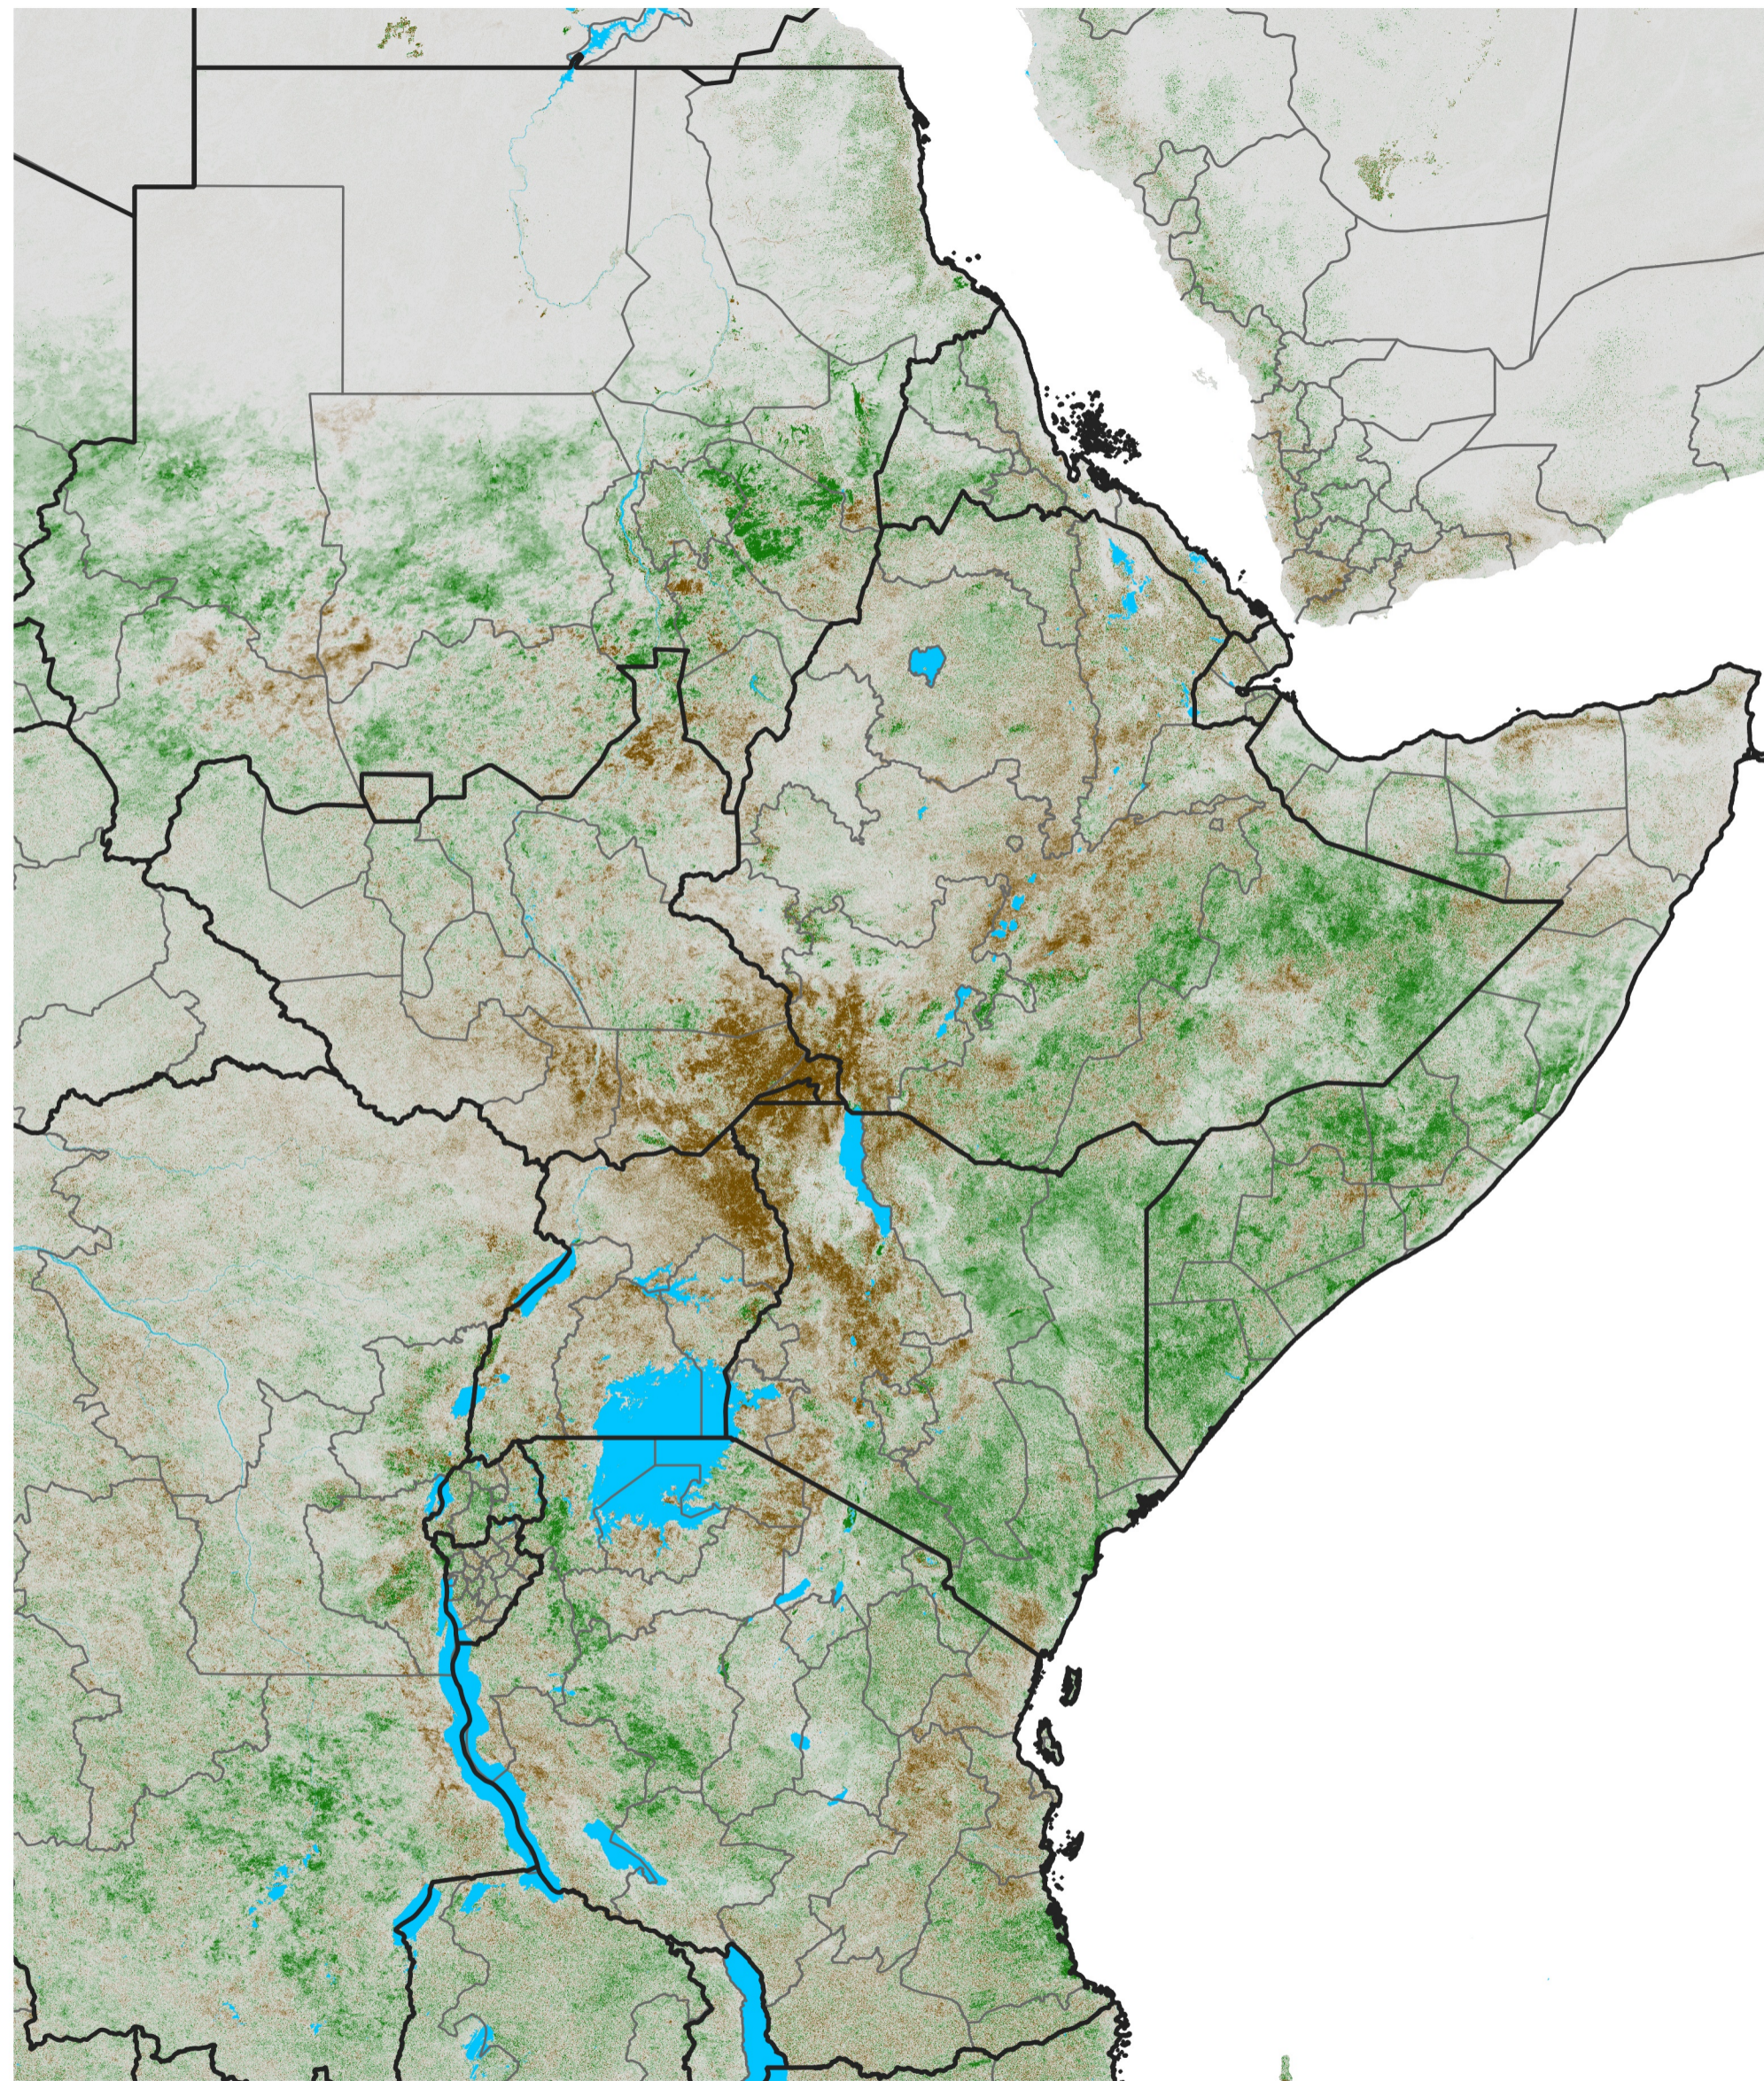

# East Africa NDVI Difference

2018 minus 2017

Period 58 / Oct 11 - 20, 2018

## NDVI Difference

< -0.3   -0.2   -0.1   -0.05   0.05   0.1   0.2   >0.3

Negative

No Difference

Positive